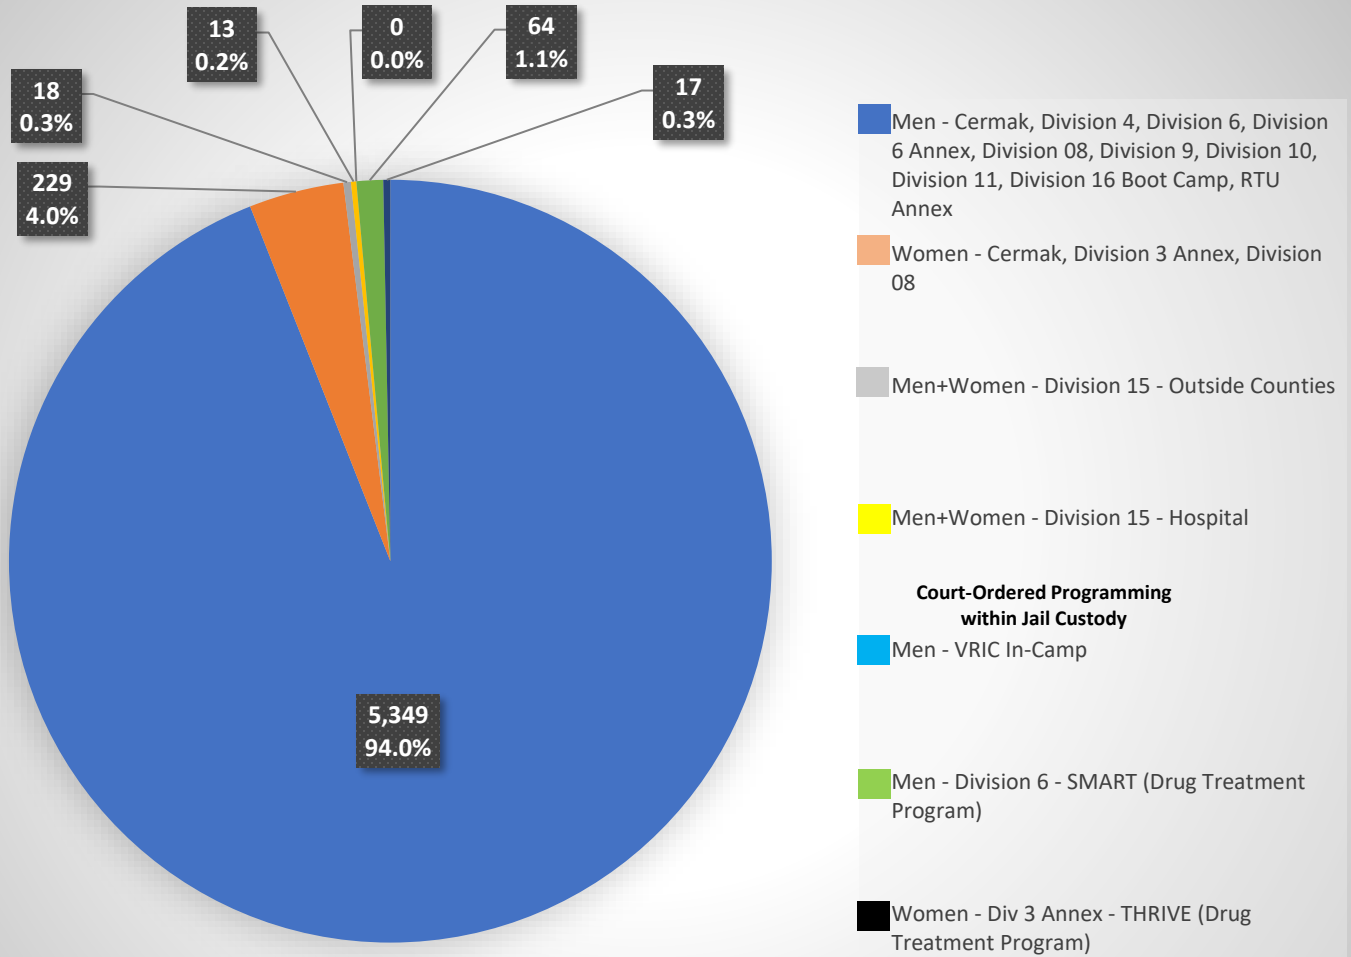

## 3/31/2021

Under the Custody of the Sheriff	
<b>Total Male and Female</b>	<b>9,333</b>
Jail Population	5,690
Community Corrections	3,643

### Jail Population - Behind the Walls

Behind the Walls: Detainees that are physically housed under the Sheriff's custody 24 hours a day/7 days a week. This includes all populations listed on this chart - Divisional populations male & female, Outside Counties, Hospital, PRC, Women's Residential, & VRIC. Detainees in court-ordered treatment programs (PRC, Women's Residential, VRIC) are housed at CCDOC 24 hours a day/7 days week.

#### Race Distribution

#### Age Distribution