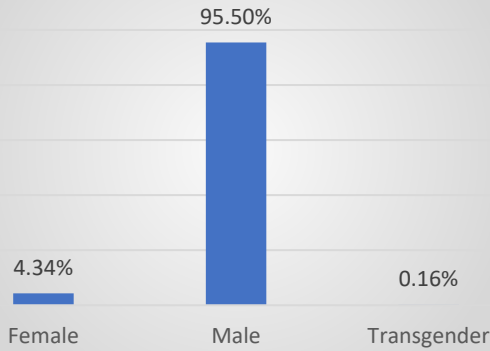

Sheriff's Daily Report

3/31/2021

CCSO Population Demographics

In Confinement

Gender Distribution