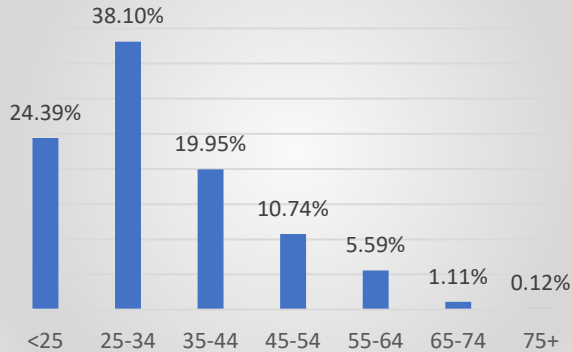

Sheriff's Daily Report

3/25/2021

Under the Custody of the Sheriff	
Total Male and Female	9,257
Jail Population	5,622
Community Corrections	3,635

Jail Population - Behind the Walls

Behind the Walls: Detainees that are physically housed under the Sheriff's custody 24 hours a day/7 days a week. This includes all populations listed on this chart - Divisional populations male & female, Outside Counties, Hospital, PRC, Women's Residential, & VRIC. Detainees in court-ordered treatment programs (PRC, Women's Residential, VRIC) are housed at CCDOC 24 hours a day/7 days week.

Sheriff's Daily Report

3/25/2021

CCSO Population Demographics

In Confinement

Gender Distribution

Race Distribution

Age Distribution

Community Corrections

Gender Distribution

Race Distribution

Age Distribution