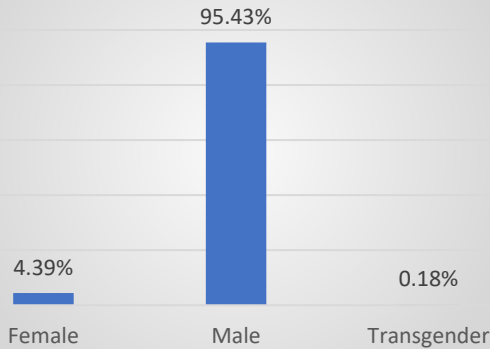

Sheriff's Daily Report

3/25/2021

CCSO Population Demographics

In Confinement

Gender Distribution