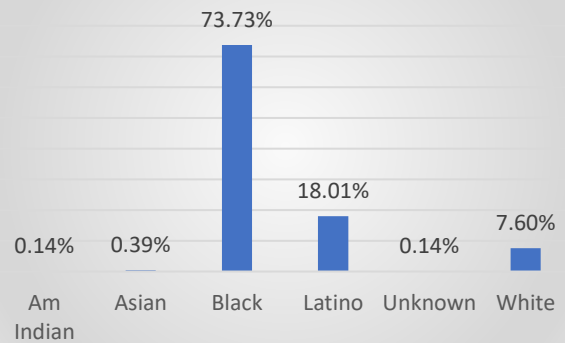

Sheriff's Daily Report

3/25/2021

Under the Custody of the Sheriff	
Total Male and Female	9,257
Jail Population	5,622
Community Corrections	3,635

Jail Population - Behind the Walls

Behind the Walls: Detainees that are physically housed under the Sheriff's custody 24 hours a day/7 days a week. This includes all populations listed on this chart - Divisional populations male & female, Outside Counties, Hospital, PRC, Women's Residential, & VRIC. Detainees in court-ordered treatment programs (PRC, Women's Residential, VRIC) are housed at CCDOC 24 hours a day/7 days week.

Sheriff's Daily Report

3/25/2021

CCSO Population Demographics

In Confinement

Gender Distribution

Race Distribution

Age Distribution

Community Corrections

Gender Distribution

Race Distribution

Age Distribution