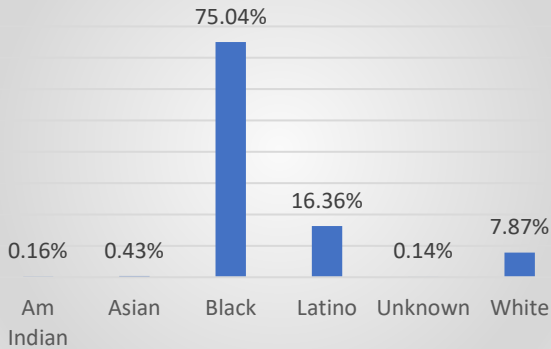

Sheriff's Daily Report

3/25/2021

Under the Custody of the Sheriff	
Total Male and Female	9,257
Jail Population	5,622
Community Corrections	3,635

Jail Population - Behind the Walls

Behind the Walls: Detainees that are physically housed under the Sheriff's custody 24 hours a day/7 days a week. This includes all populations listed on this chart - Divisional populations male & female, Outside Counties, Hospital, PRC, Women's Residential, & VRIC. Detainees in court-ordered treatment programs (PRC, Women's Residential, VRIC) are housed at CCDOC 24 hours a day/7 days week.

Sheriff's Daily Report

3/25/2021

CCSO Population Demographics

In Confinement

Gender Distribution

Race Distribution

Age Distribution

Community Corrections

Gender Distribution

Race Distribution

Age Distribution