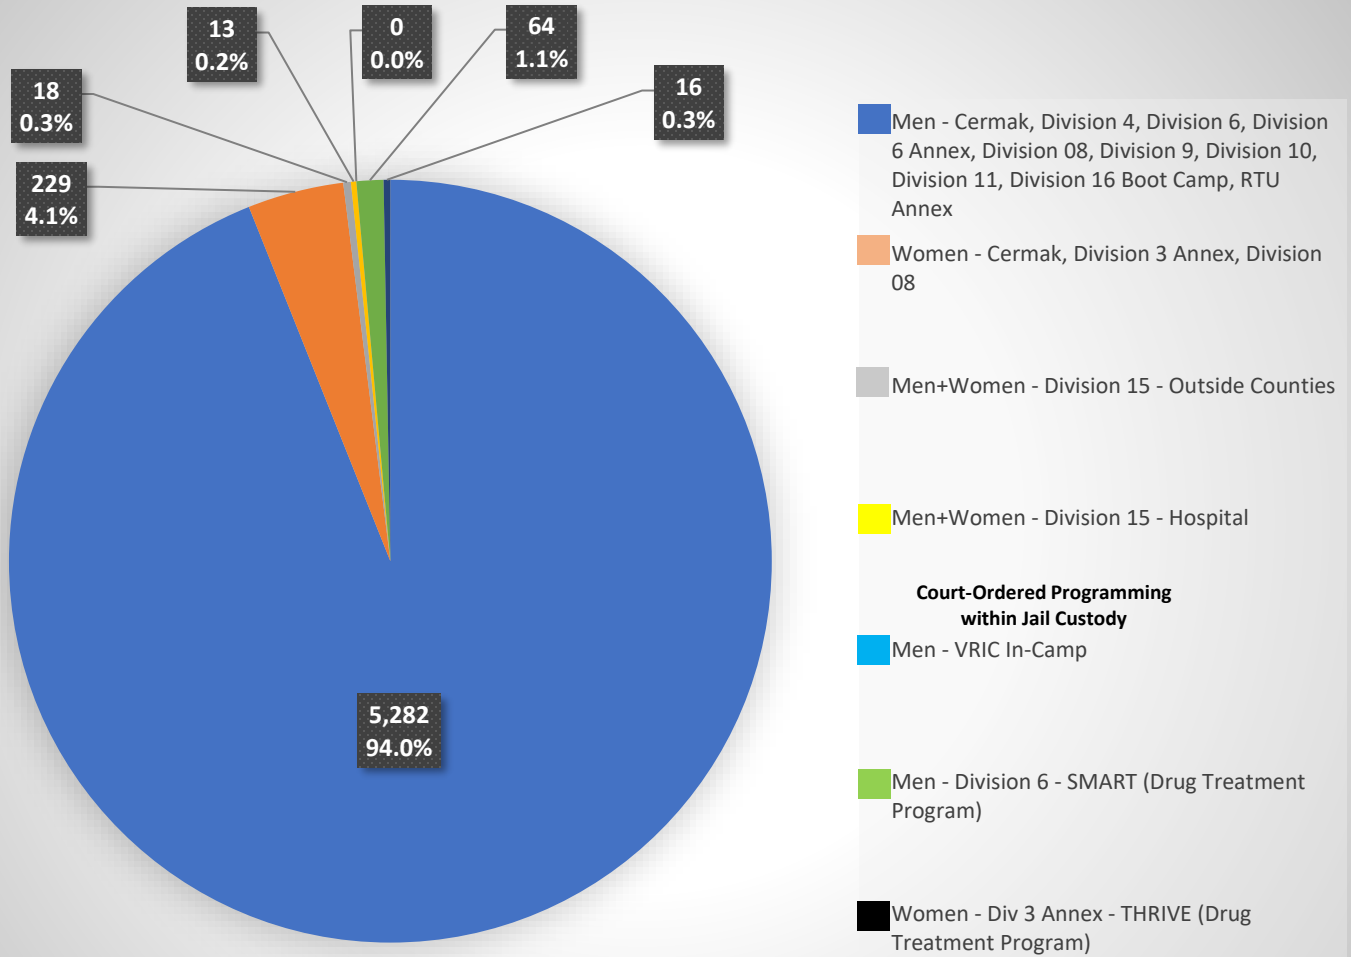

Sheriff's Daily Report

3/25/2021

Under the Custody of the Sheriff	
Total Male and Female	9,257
Jail Population	5,622
Community Corrections	3,635

Jail Population - Behind the Walls

Behind the Walls: Detainees that are physically housed under the Sheriff's custody 24 hours a day/7 days a week. This includes all populations listed on this chart - Divisional populations male & female, Outside Counties, Hospital, PRC, Women's Residential, & VRIC. Detainees in court-ordered treatment programs (PRC, Women's Residential, VRIC) are housed at CCDOC 24 hours a day/7 days week.

Sheriff's Daily Report

3/25/2021

CCSO Population Demographics

In Confinement

Gender Distribution

Race Distribution

Age Distribution

Community Corrections

Gender Distribution

Race Distribution

Age Distribution