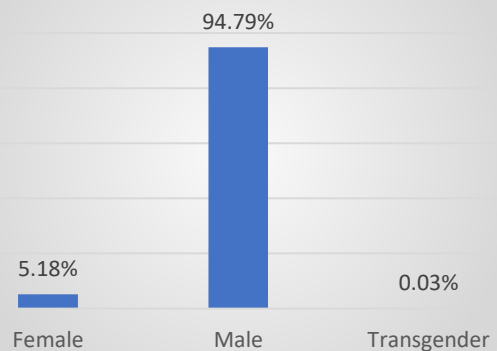

Sheriff's Daily Report

3/25/2021

Under the Custody of the Sheriff	
Total Male and Female	9,257
Jail Population	5,622
Community Corrections	3,635

Jail Population - Behind the Walls

Behind the Walls: Detainees that are physically housed under the Sheriff's custody 24 hours a day/7 days a week. This includes all populations listed on this chart - Divisional populations male & female, Outside Counties, Hospital, PRC, Women's Residential, & VRIC. Detainees in court-ordered treatment programs (PRC, Women's Residential, VRIC) are housed at CCDOC 24 hours a day/7 days week.

Sheriff's Daily Report

3/25/2021

CCSO Population Demographics

In Confinement

Gender Distribution

Race Distribution

Age Distribution

Community Corrections

Gender Distribution

Race Distribution

Age Distribution