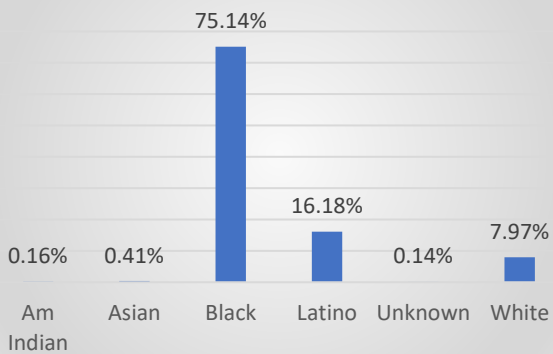

Sheriff's Daily Report

3/24/2021

Under the Custody of the Sheriff	
Total Male and Female	9,267
Jail Population	5,613
Community Corrections	3,654

Jail Population - Behind the Walls

Behind the Walls: Detainees that are physically housed under the Sheriff's custody 24 hours a day/7 days a week. This includes all populations listed on this chart - Divisional populations male & female, Outside Counties, Hospital, PRC, Women's Residential, & VRIC. Detainees in court-ordered treatment programs (PRC, Women's Residential, VRIC) are housed at CCDOC 24 hours a day/7 days week.

Sheriff's Daily Report

3/24/2021

CCSO Population Demographics

In Confinement

Community Corrections

Gender Distribution

Gender Distribution

Race Distribution

Race Distribution

Age Distribution

Age Distribution