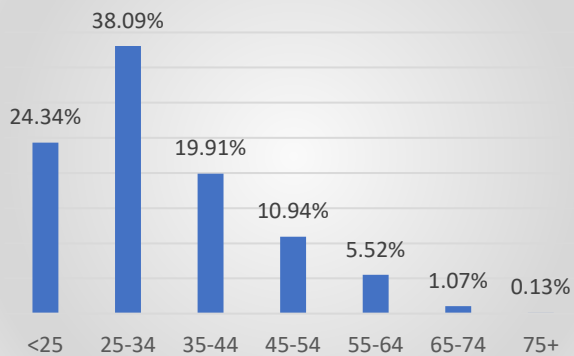

Sheriff's Daily Report

3/24/2021

Under the Custody of the Sheriff	
Total Male and Female	9,267
Jail Population	5,613
Community Corrections	3,654

Jail Population - Behind the Walls

Behind the Walls: Detainees that are physically housed under the Sheriff's custody 24 hours a day/7 days a week. This includes all populations listed on this chart - Divisional populations male & female, Outside Counties, Hospital, PRC, Women's Residential, & VRIC. Detainees in court-ordered treatment programs (PRC, Women's Residential, VRIC) are housed at CCDOC 24 hours a day/7 days week.

Sheriff's Daily Report

3/24/2021

CCSO Population Demographics

In Confinement

Community Corrections

Gender Distribution

Gender Distribution

Race Distribution

Race Distribution

Age Distribution

Age Distribution