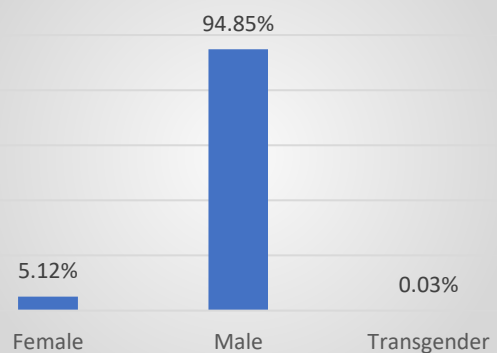

Sheriff's Daily Report

3/24/2021

Under the Custody of the Sheriff	
Total Male and Female	9,267
Jail Population	5,613
Community Corrections	3,654

Jail Population - Behind the Walls

Behind the Walls: Detainees that are physically housed under the Sheriff's custody 24 hours a day/7 days a week. This includes all populations listed on this chart - Divisional populations male & female, Outside Counties, Hospital, PRC, Women's Residential, & VRIC. Detainees in court-ordered treatment programs (PRC, Women's Residential, VRIC) are housed at CCDOC 24 hours a day/7 days week.

Sheriff's Daily Report

3/24/2021

CCSO Population Demographics

In Confinement

Community Corrections

Gender Distribution

Gender Distribution

Race Distribution

Race Distribution

Age Distribution

Age Distribution