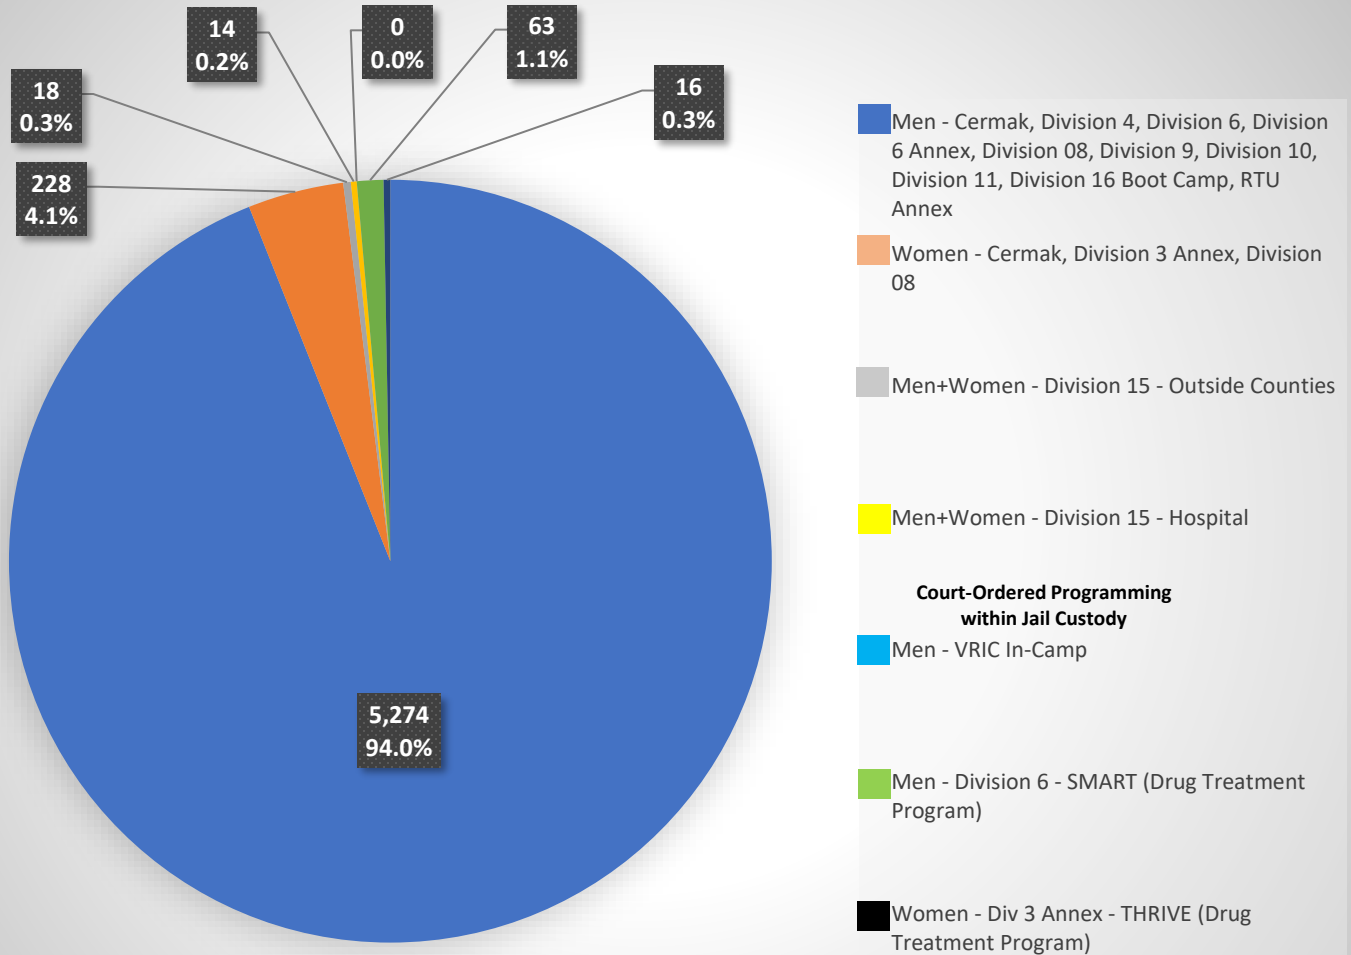

Sheriff's Daily Report

3/24/2021

Under the Custody of the Sheriff	
Total Male and Female	9,267
Jail Population	5,613
Community Corrections	3,654

Jail Population - Behind the Walls

Behind the Walls: Detainees that are physically housed under the Sheriff's custody 24 hours a day/7 days a week. This includes all populations listed on this chart - Divisional populations male & female, Outside Counties, Hospital, PRC, Women's Residential, & VRIC. Detainees in court-ordered treatment programs (PRC, Women's Residential, VRIC) are housed at CCDOC 24 hours a day/7 days week.

Sheriff's Daily Report

3/24/2021

CCSO Population Demographics

In Confinement

Community Corrections

Gender Distribution

Gender Distribution

Race Distribution

Race Distribution

Age Distribution

Age Distribution