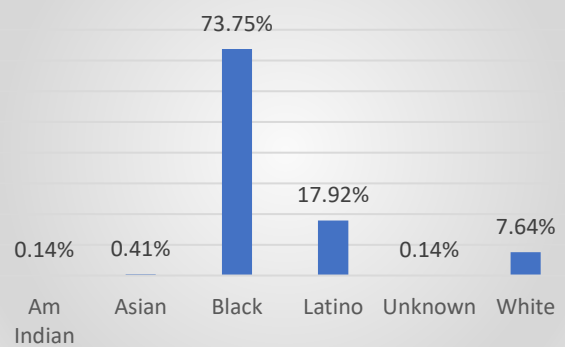

Sheriff's Daily Report

3/24/2021

Under the Custody of the Sheriff	
Total Male and Female	9,267
Jail Population	5,613
Community Corrections	3,654

Jail Population - Behind the Walls

Behind the Walls: Detainees that are physically housed under the Sheriff's custody 24 hours a day/7 days a week. This includes all populations listed on this chart - Divisional populations male & female, Outside Counties, Hospital, PRC, Women's Residential, & VRIC. Detainees in court-ordered treatment programs (PRC, Women's Residential, VRIC) are housed at CCDOC 24 hours a day/7 days week.

Sheriff's Daily Report

3/24/2021

CCSO Population Demographics

In Confinement

Community Corrections

Gender Distribution

Gender Distribution

Race Distribution

Race Distribution

Age Distribution

Age Distribution