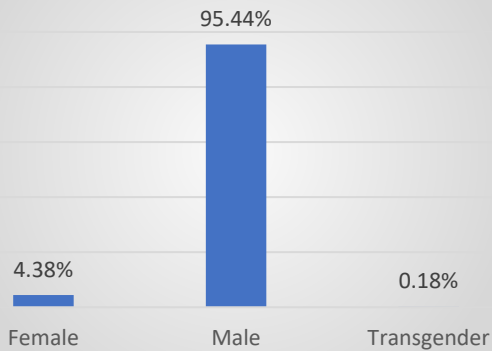

Sheriff's Daily Report

3/24/2021

Under the Custody of the Sheriff	
Total Male and Female	9,267
Jail Population	5,613
Community Corrections	3,654

Jail Population - Behind the Walls

Behind the Walls: Detainees that are physically housed under the Sheriff's custody 24 hours a day/7 days a week. This includes all populations listed on this chart - Divisional populations male & female, Outside Counties, Hospital, PRC, Women's Residential, & VRIC. Detainees in court-ordered treatment programs (PRC, Women's Residential, VRIC) are housed at CCDOC 24 hours a day/7 days week.

Sheriff's Daily Report

3/24/2021

CCSO Population Demographics

In Confinement

Community Corrections

Gender Distribution

Gender Distribution

Race Distribution

Race Distribution

Age Distribution

Age Distribution