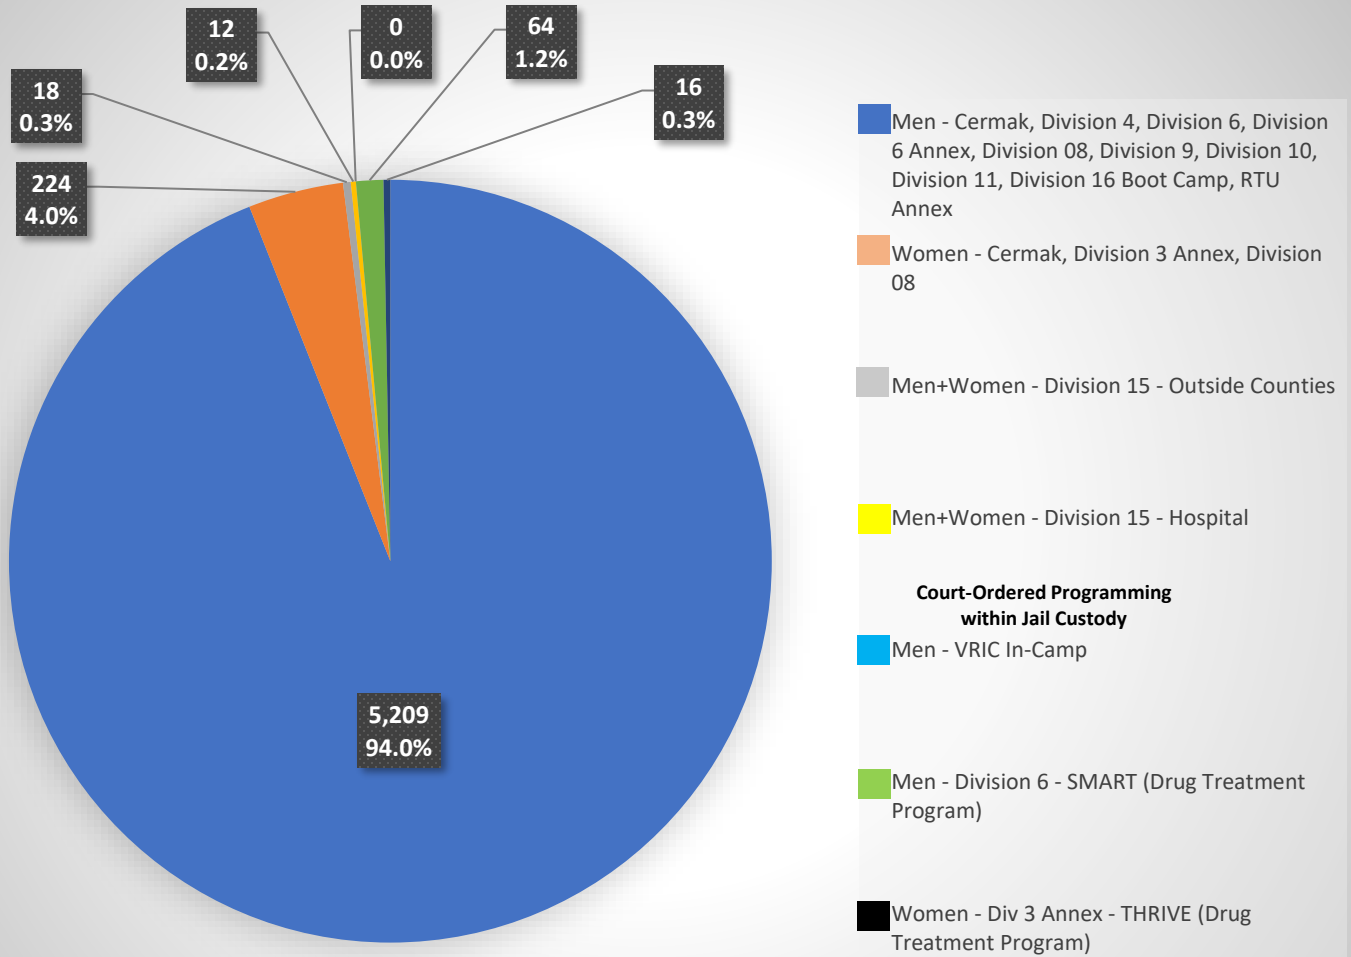

## 3/20/2021

Under the Custody of the Sheriff	
<b>Total Male and Female</b>	<b>9,176</b>
Jail Population	5,543
Community Corrections	3,633

### Jail Population - Behind the Walls

Behind the Walls: Detainees that are physically housed under the Sheriff's custody 24 hours a day/7 days a week. This includes all populations listed on this chart - Divisional populations male & female, Outside Counties, Hospital, PRC, Women's Residential, & VRIC. Detainees in court-ordered treatment programs (PRC, Women's Residential, VRIC) are housed at CCDOC 24 hours a day/7 days week.

#### Race Distribution

#### Age Distribution