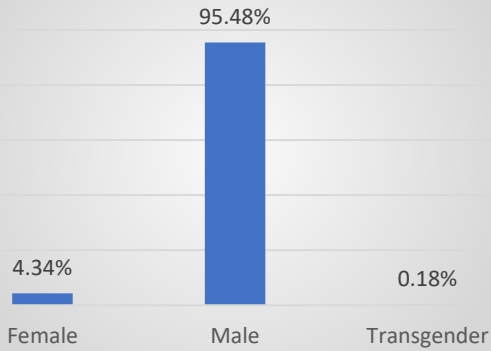

CCSO Population Demographics

In Confinement

Gender Distribution