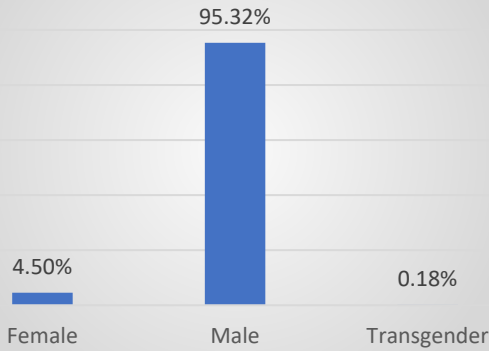

CCSO Population Demographics

In Confinement

Community Corrections

Gender Distribution