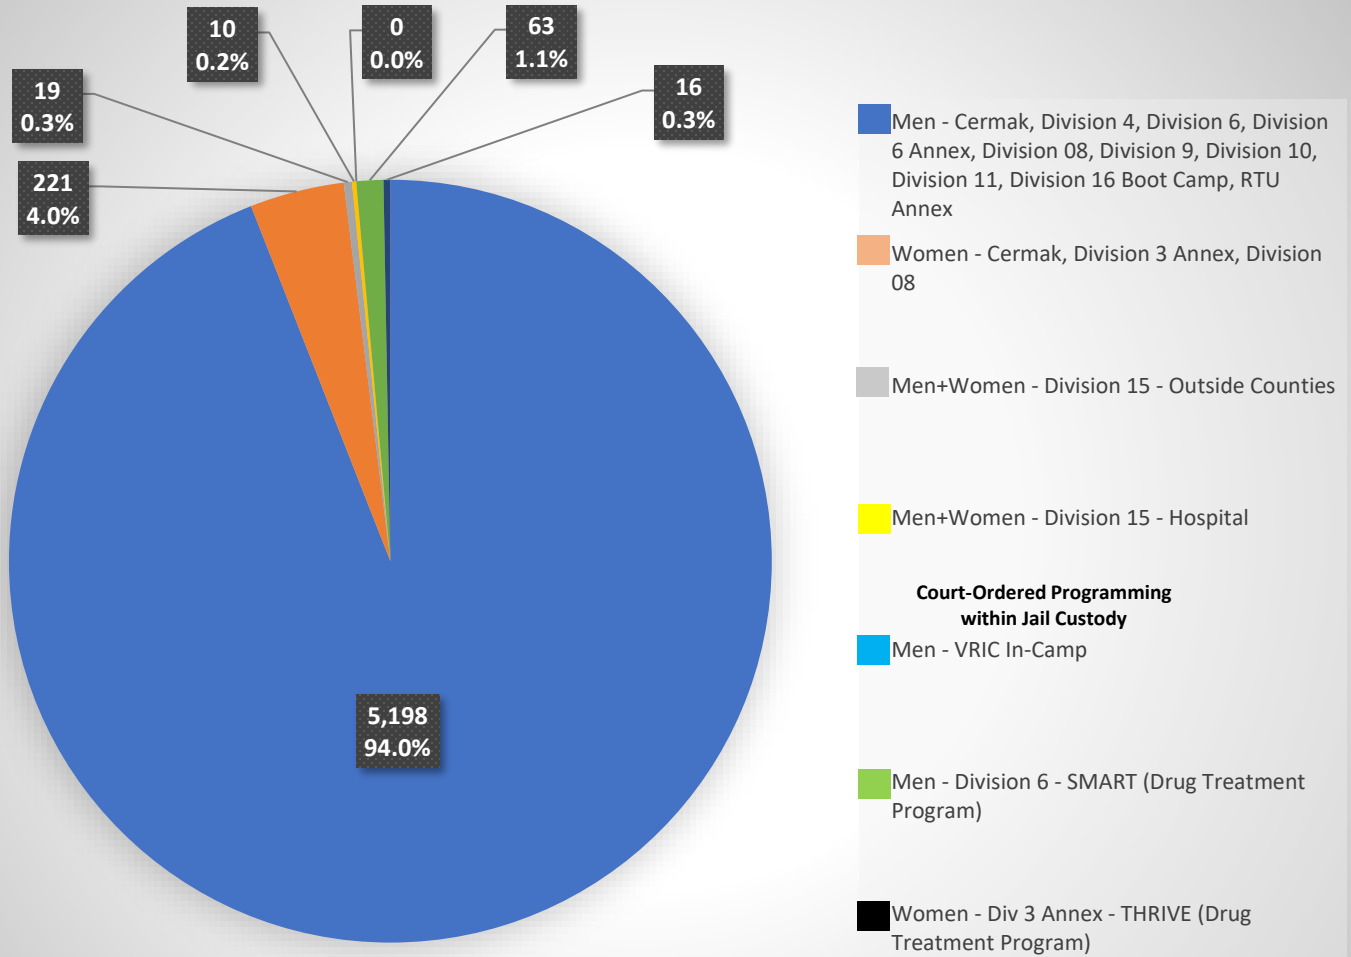

### Jail Population - Behind the Walls

Behind the Walls: Detainees that are physically housed under the Sheriff's custody 24 hours a day/7 days a week. This includes all populations listed on this chart - Divisional populations male & female, Outside Counties, Hospital, PRC, Women's Residential, & VRIC. Detainees in court-ordered treatment programs (PRC, Women's Residential, VRIC) are housed at CCDOC 24 hours a day/7 days week.

#### Race Distribution

#### Age Distribution