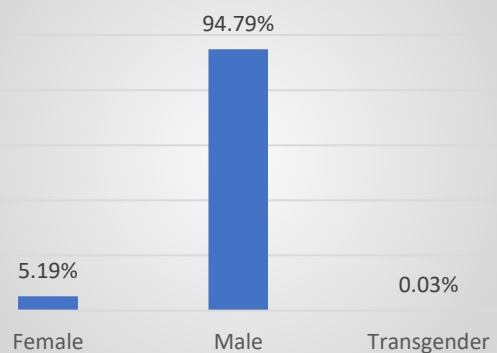

Sheriff's Daily Report

3/18/2021

Under the Custody of the Sheriff	
Total Male and Female	9,181
Jail Population	5,535
Community Corrections	3,646

Jail Population - Behind the Walls

Behind the Walls: Detainees that are physically housed under the Sheriff's custody 24 hours a day/7 days a week. This includes all populations listed on this chart - Divisional populations male & female, Outside Counties, Hospital, PRC, Women's Residential, & VRIC. Detainees in court-ordered treatment programs (PRC, Women's Residential, VRIC) are housed at CCDOC 24 hours a day/7 days week.

Sheriff's Daily Report

3/18/2021

CCSO Population Demographics

In Confinement

Gender Distribution

Race Distribution

Age Distribution

Community Corrections

Gender Distribution

Race Distribution

Age Distribution