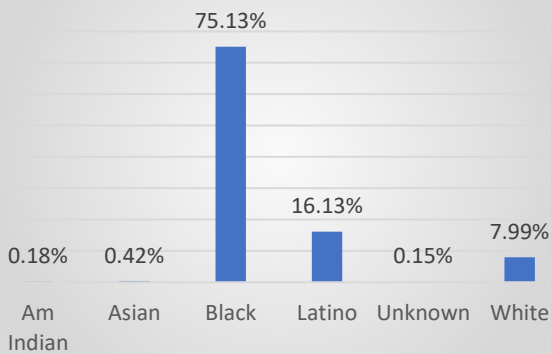

Sheriff's Daily Report

3/18/2021

Under the Custody of the Sheriff	
Total Male and Female	9,181
Jail Population	5,535
Community Corrections	3,646

Jail Population - Behind the Walls

Behind the Walls: Detainees that are physically housed under the Sheriff's custody 24 hours a day/7 days a week. This includes all populations listed on this chart - Divisional populations male & female, Outside Counties, Hospital, PRC, Women's Residential, & VRIC. Detainees in court-ordered treatment programs (PRC, Women's Residential, VRIC) are housed at CCDOC 24 hours a day/7 days week.

Sheriff's Daily Report

3/18/2021

CCSO Population Demographics

In Confinement

Gender Distribution

Race Distribution

Age Distribution

Community Corrections

Gender Distribution

Race Distribution

Age Distribution