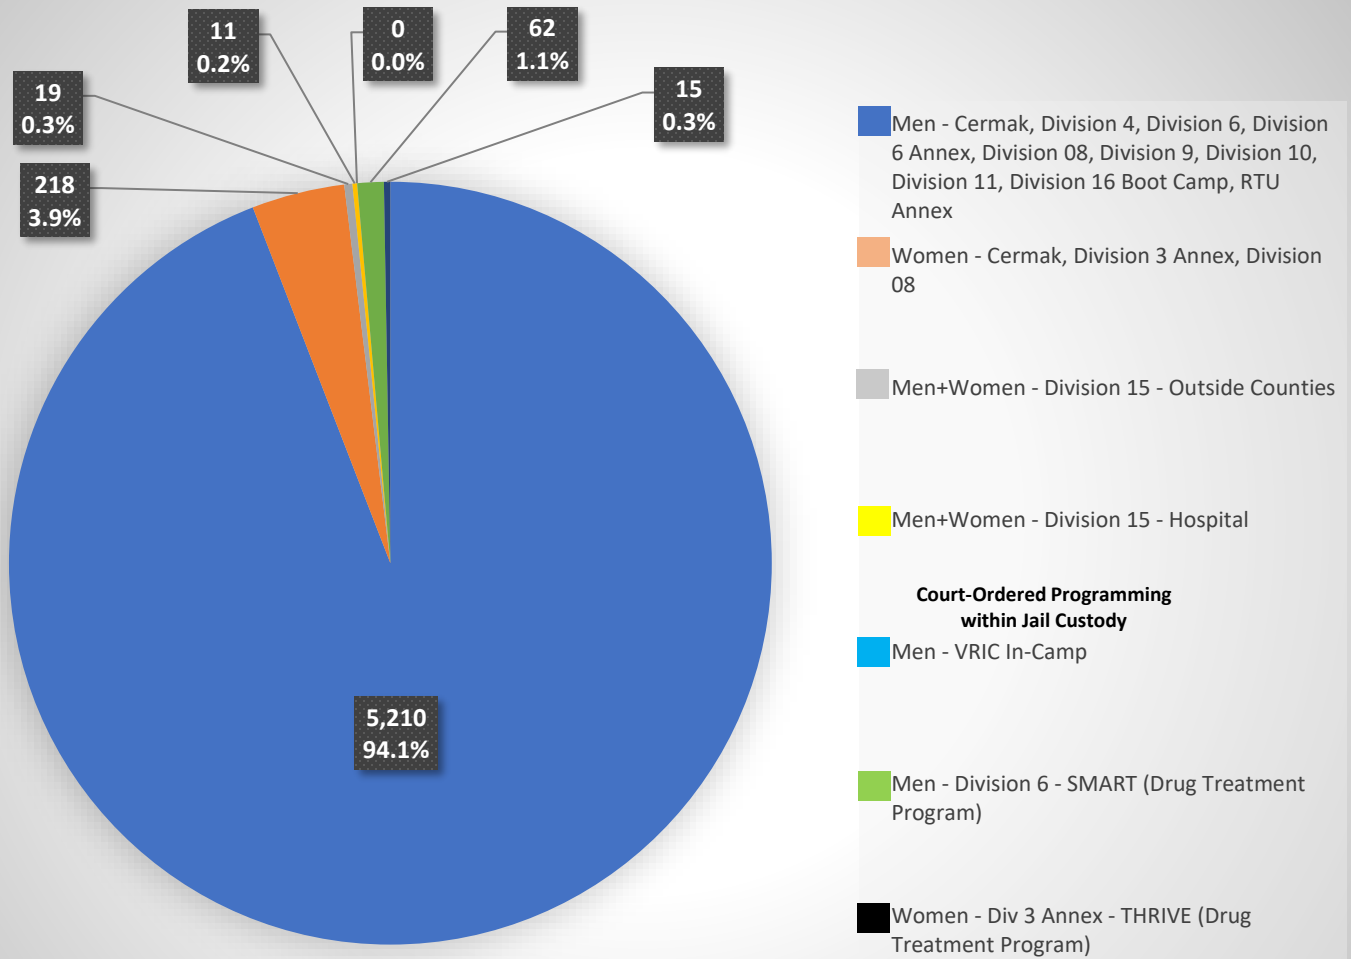

Sheriff's Daily Report

3/18/2021

Under the Custody of the Sheriff	
Total Male and Female	9,181
Jail Population	5,535
Community Corrections	3,646

Jail Population - Behind the Walls

Behind the Walls: Detainees that are physically housed under the Sheriff's custody 24 hours a day/7 days a week. This includes all populations listed on this chart - Divisional populations male & female, Outside Counties, Hospital, PRC, Women's Residential, & VRIC. Detainees in court-ordered treatment programs (PRC, Women's Residential, VRIC) are housed at CCDOC 24 hours a day/7 days week.

Sheriff's Daily Report

3/18/2021

CCSO Population Demographics

In Confinement

Gender Distribution

Race Distribution

Age Distribution

Community Corrections

Gender Distribution

Race Distribution

Age Distribution