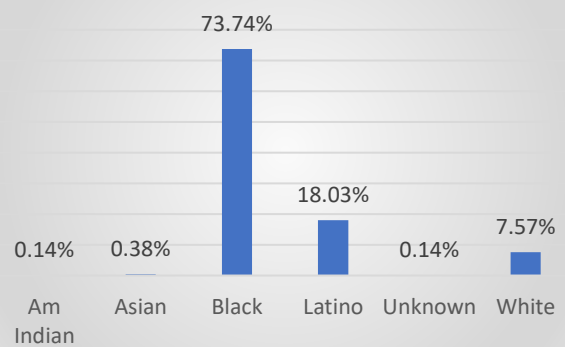

Sheriff's Daily Report

3/18/2021

Under the Custody of the Sheriff	
Total Male and Female	9,181
Jail Population	5,535
Community Corrections	3,646

Jail Population - Behind the Walls

Behind the Walls: Detainees that are physically housed under the Sheriff's custody 24 hours a day/7 days a week. This includes all populations listed on this chart - Divisional populations male & female, Outside Counties, Hospital, PRC, Women's Residential, & VRIC. Detainees in court-ordered treatment programs (PRC, Women's Residential, VRIC) are housed at CCDOC 24 hours a day/7 days week.

Sheriff's Daily Report

3/18/2021

CCSO Population Demographics

In Confinement

Gender Distribution

Race Distribution

Age Distribution

Community Corrections

Gender Distribution

Race Distribution

Age Distribution