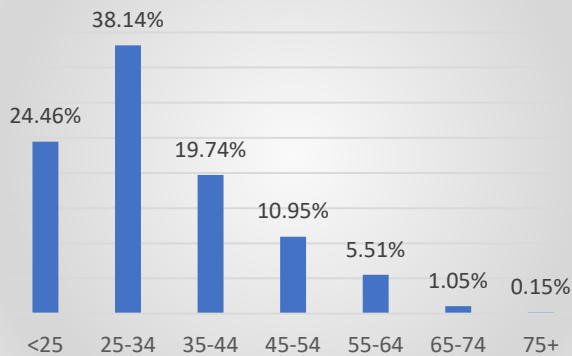

Sheriff's Daily Report

3/18/2021

Under the Custody of the Sheriff	
Total Male and Female	9,181
Jail Population	5,535
Community Corrections	3,646

Jail Population - Behind the Walls

Behind the Walls: Detainees that are physically housed under the Sheriff's custody 24 hours a day/7 days a week. This includes all populations listed on this chart - Divisional populations male & female, Outside Counties, Hospital, PRC, Women's Residential, & VRIC. Detainees in court-ordered treatment programs (PRC, Women's Residential, VRIC) are housed at CCDOC 24 hours a day/7 days week.

Sheriff's Daily Report

3/18/2021

CCSO Population Demographics

In Confinement

Gender Distribution

Race Distribution

Age Distribution

Community Corrections

Gender Distribution

Race Distribution

Age Distribution