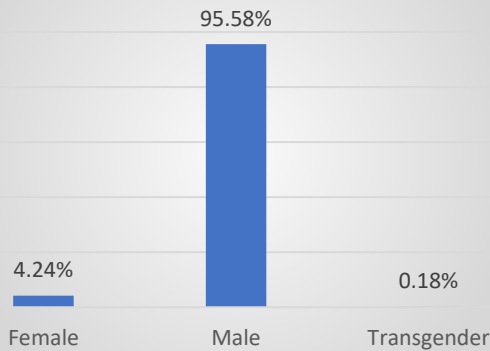

CCSO Population Demographics

In Confinement

Gender Distribution