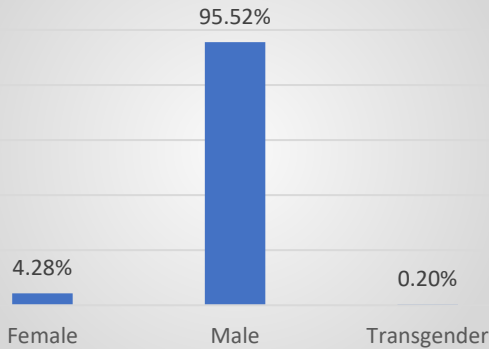

CCSO Population Demographics

In Confinement

Gender Distribution