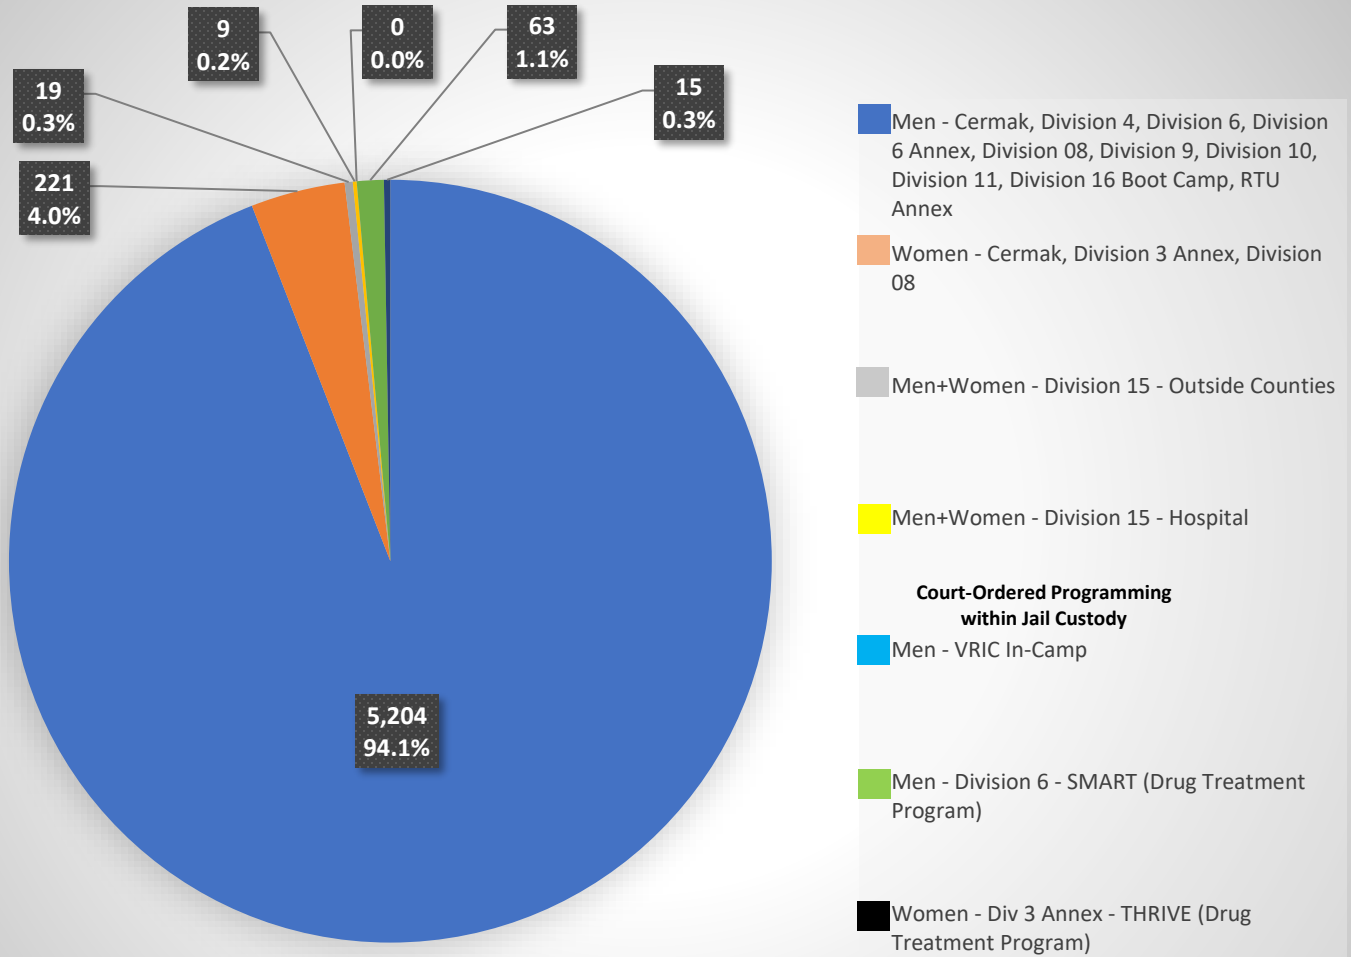

## 3/17/2021

Under the Custody of the Sheriff	
Total Male and Female	<b>9,177</b>
Jail Population	5,531
Community Corrections	3,646

### Jail Population - Behind the Walls

Behind the Walls: Detainees that are physically housed under the Sheriff's custody 24 hours a day/7 days a week. This includes all populations listed on this chart - Divisional populations male & female, Outside Counties, Hospital, PRC, Women's Residential, & VRIC. Detainees in court-ordered treatment programs (PRC, Women's Residential, VRIC) are housed at CCDOC 24 hours a day/7 days week.

#### Race Distribution

#### Age Distribution