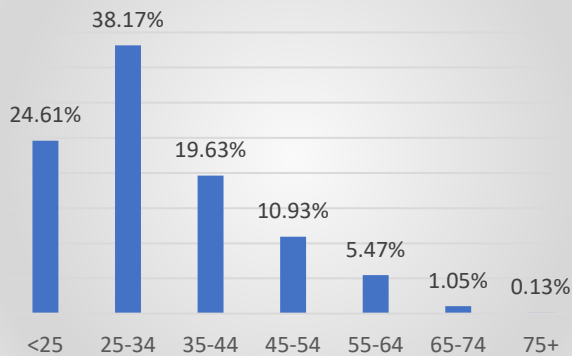

Sheriff's Daily Report

3/13/2021

Under the Custody of the Sheriff	
Total Male and Female	9,173
Jail Population	5,520
Community Corrections	3,653

Jail Population - Behind the Walls

Behind the Walls: Detainees that are physically housed under the Sheriff's custody 24 hours a day/7 days a week. This includes all populations listed on this chart - Divisional populations male & female, Outside Counties, Hospital, PRC, Women's Residential, & VRIC. Detainees in court-ordered treatment programs (PRC, Women's Residential, VRIC) are housed at CCDOC 24 hours a day/7 days week.

Sheriff's Daily Report

3/13/2021

CCSO Population Demographics

In Confinement

Gender Distribution

Race Distribution

Age Distribution

Community Corrections

Gender Distribution

Race Distribution

Age Distribution