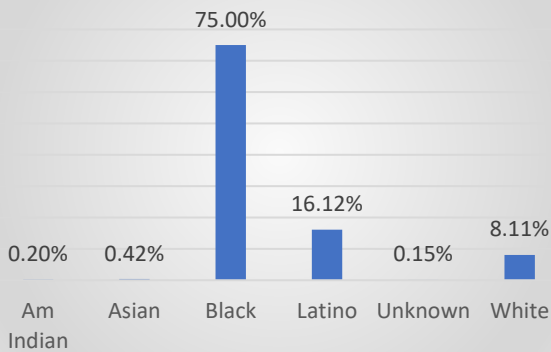

Sheriff's Daily Report

3/13/2021

Under the Custody of the Sheriff	
Total Male and Female	9,173
Jail Population	5,520
Community Corrections	3,653

Jail Population - Behind the Walls

Behind the Walls: Detainees that are physically housed under the Sheriff's custody 24 hours a day/7 days a week. This includes all populations listed on this chart - Divisional populations male & female, Outside Counties, Hospital, PRC, Women's Residential, & VRIC. Detainees in court-ordered treatment programs (PRC, Women's Residential, VRIC) are housed at CCDOC 24 hours a day/7 days week.

Sheriff's Daily Report

3/13/2021

CCSO Population Demographics

In Confinement

Gender Distribution

Race Distribution

Age Distribution

Community Corrections

Gender Distribution

Race Distribution

Age Distribution