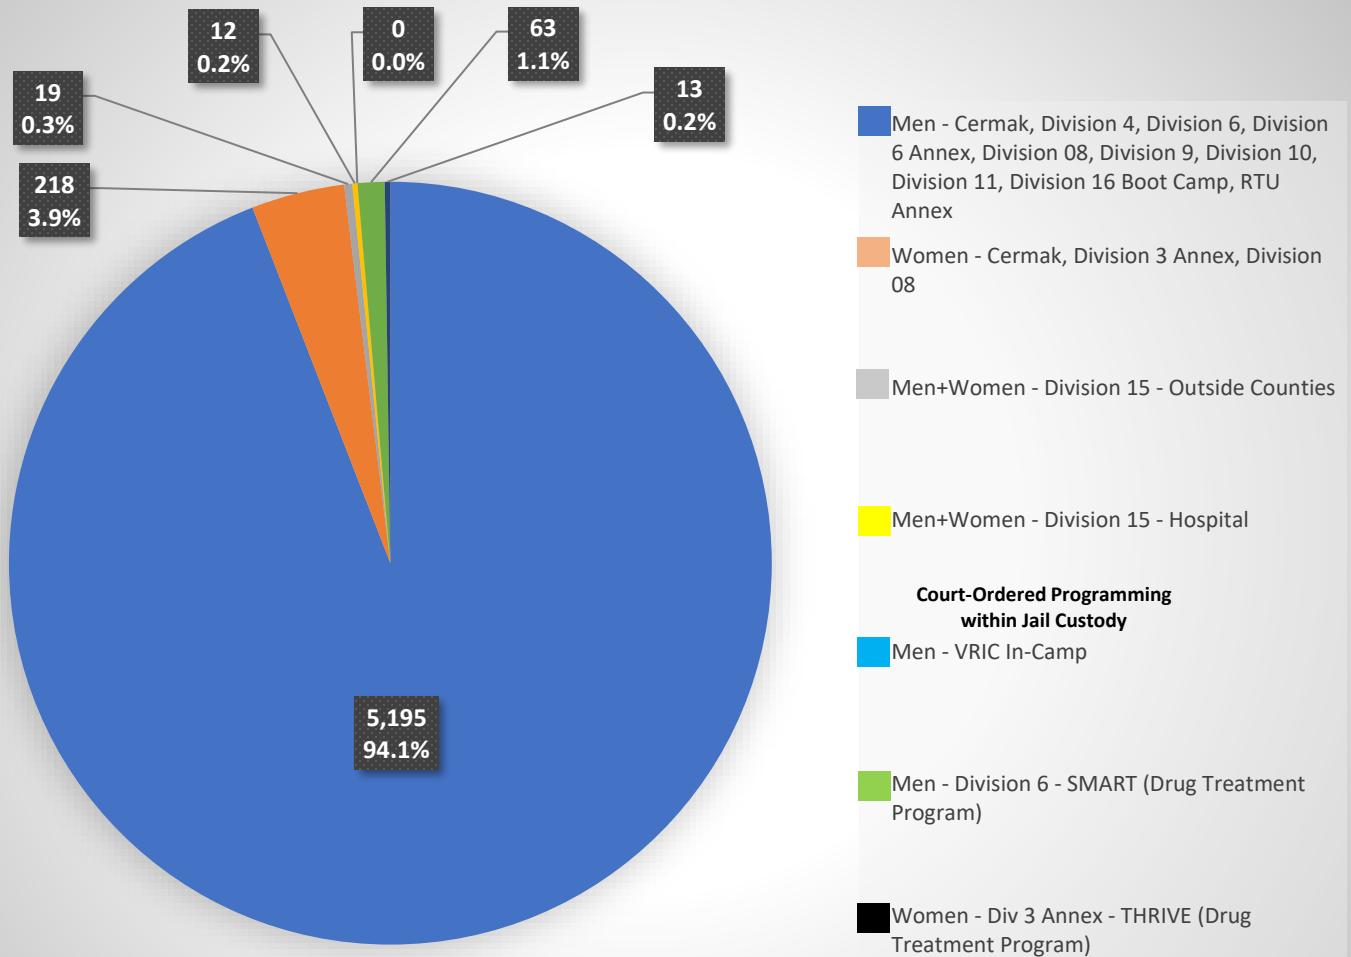

Sheriff's Daily Report

3/13/2021

Under the Custody of the Sheriff	
Total Male and Female	9,173
Jail Population	5,520
Community Corrections	3,653

Jail Population - Behind the Walls

Behind the Walls: Detainees that are physically housed under the Sheriff's custody 24 hours a day/7 days a week. This includes all populations listed on this chart - Divisional populations male & female, Outside Counties, Hospital, PRC, Women's Residential, & VRIC. Detainees in court-ordered treatment programs (PRC, Women's Residential, VRIC) are housed at CCDOC 24 hours a day/7 days week.

Sheriff's Daily Report

3/13/2021

CCSO Population Demographics

In Confinement

Gender Distribution

Race Distribution

Age Distribution

Community Corrections

Gender Distribution

Race Distribution

Age Distribution