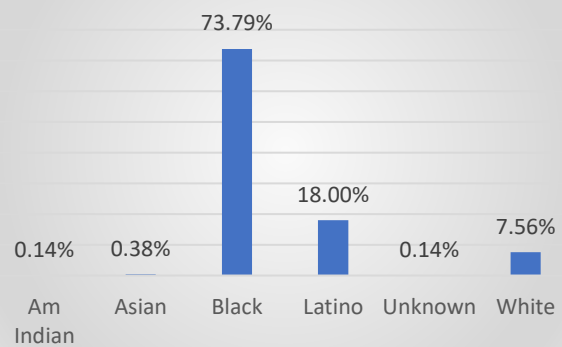

Sheriff's Daily Report

3/13/2021

Under the Custody of the Sheriff	
Total Male and Female	9,173
Jail Population	5,520
Community Corrections	3,653

Jail Population - Behind the Walls

Behind the Walls: Detainees that are physically housed under the Sheriff's custody 24 hours a day/7 days a week. This includes all populations listed on this chart - Divisional populations male & female, Outside Counties, Hospital, PRC, Women's Residential, & VRIC. Detainees in court-ordered treatment programs (PRC, Women's Residential, VRIC) are housed at CCDOC 24 hours a day/7 days week.

Sheriff's Daily Report

3/13/2021

CCSO Population Demographics

In Confinement

Gender Distribution

Race Distribution

Age Distribution

Community Corrections

Gender Distribution

Race Distribution

Age Distribution