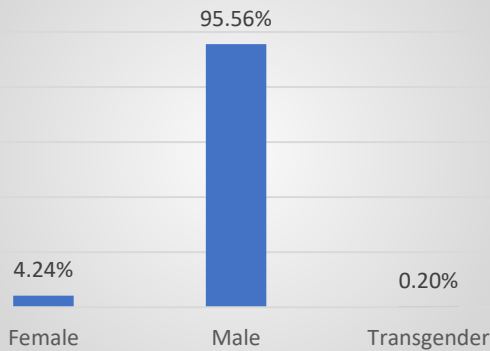

CCSO Population Demographics

In Confinement

Gender Distribution