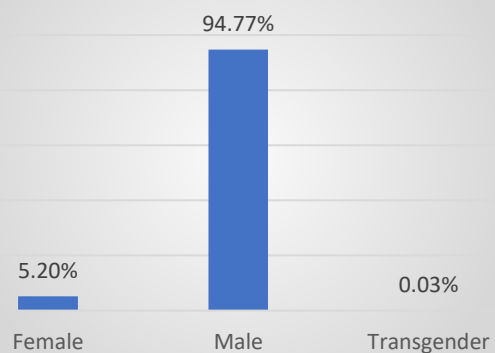

Sheriff's Daily Report

3/13/2021

Under the Custody of the Sheriff	
Total Male and Female	9,173
Jail Population	5,520
Community Corrections	3,653

Jail Population - Behind the Walls

Behind the Walls: Detainees that are physically housed under the Sheriff's custody 24 hours a day/7 days a week. This includes all populations listed on this chart - Divisional populations male & female, Outside Counties, Hospital, PRC, Women's Residential, & VRIC. Detainees in court-ordered treatment programs (PRC, Women's Residential, VRIC) are housed at CCDOC 24 hours a day/7 days week.

Sheriff's Daily Report

3/13/2021

CCSO Population Demographics

In Confinement

Gender Distribution

Race Distribution

Age Distribution

Community Corrections

Gender Distribution

Race Distribution

Age Distribution