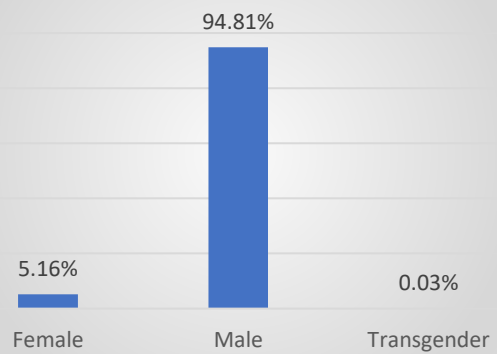

Sheriff's Daily Report

3/12/2021

Under the Custody of the Sheriff	
Total Male and Female	9,180
Jail Population	5,515
Community Corrections	3,665

Jail Population - Behind the Walls

Behind the Walls: Detainees that are physically housed under the Sheriff's custody 24 hours a day/7 days a week. This includes all populations listed on this chart - Divisional populations male & female, Outside Counties, Hospital, PRC, Women's Residential, & VRIC. Detainees in court-ordered treatment programs (PRC, Women's Residential, VRIC) are housed at CCDOC 24 hours a day/7 days week.

Sheriff's Daily Report

3/12/2021

CCSO Population Demographics

In Confinement

Gender Distribution

Race Distribution

Age Distribution

Community Corrections

Gender Distribution

Race Distribution

Age Distribution