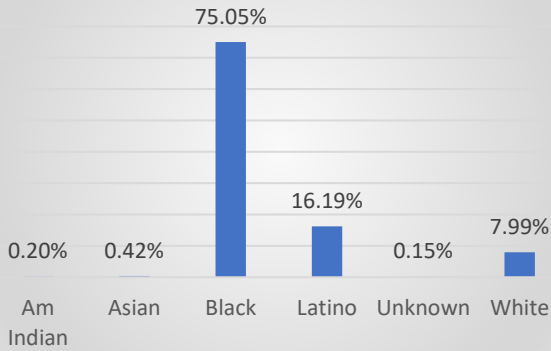

Sheriff's Daily Report

3/12/2021

Under the Custody of the Sheriff	
Total Male and Female	9,180
Jail Population	5,515
Community Corrections	3,665

Jail Population - Behind the Walls

Behind the Walls: Detainees that are physically housed under the Sheriff's custody 24 hours a day/7 days a week. This includes all populations listed on this chart - Divisional populations male & female, Outside Counties, Hospital, PRC, Women's Residential, & VRIC. Detainees in court-ordered treatment programs (PRC, Women's Residential, VRIC) are housed at CCDOC 24 hours a day/7 days week.

Sheriff's Daily Report

3/12/2021

CCSO Population Demographics

In Confinement

Gender Distribution

Race Distribution

Age Distribution

Community Corrections

Gender Distribution

Race Distribution

Age Distribution