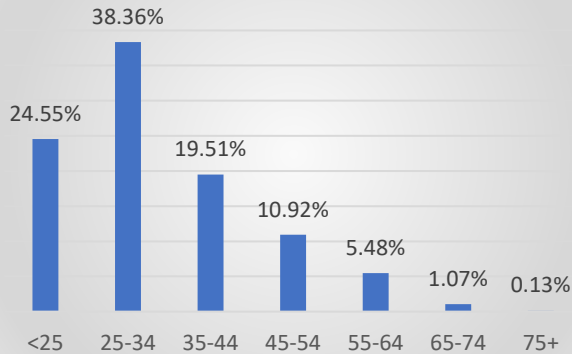

Sheriff's Daily Report

3/12/2021

Under the Custody of the Sheriff	
Total Male and Female	9,180
Jail Population	5,515
Community Corrections	3,665

Jail Population - Behind the Walls

Behind the Walls: Detainees that are physically housed under the Sheriff's custody 24 hours a day/7 days a week. This includes all populations listed on this chart - Divisional populations male & female, Outside Counties, Hospital, PRC, Women's Residential, & VRIC. Detainees in court-ordered treatment programs (PRC, Women's Residential, VRIC) are housed at CCDOC 24 hours a day/7 days week.

Sheriff's Daily Report

3/12/2021

CCSO Population Demographics

In Confinement

Gender Distribution

Race Distribution

Age Distribution

Community Corrections

Gender Distribution

Race Distribution

Age Distribution