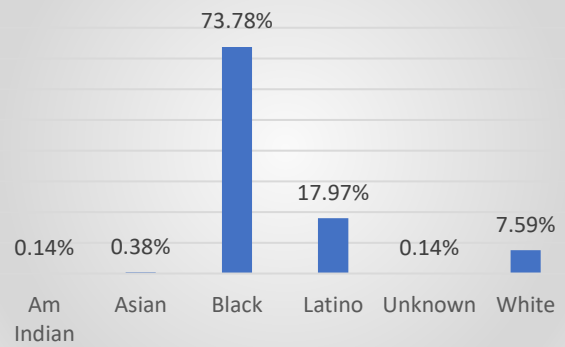

Sheriff's Daily Report

3/12/2021

Under the Custody of the Sheriff	
Total Male and Female	9,180
Jail Population	5,515
Community Corrections	3,665

Jail Population - Behind the Walls

Behind the Walls: Detainees that are physically housed under the Sheriff's custody 24 hours a day/7 days a week. This includes all populations listed on this chart - Divisional populations male & female, Outside Counties, Hospital, PRC, Women's Residential, & VRIC. Detainees in court-ordered treatment programs (PRC, Women's Residential, VRIC) are housed at CCDOC 24 hours a day/7 days week.

Sheriff's Daily Report

3/12/2021

CCSO Population Demographics

In Confinement

Gender Distribution

Race Distribution

Age Distribution

Community Corrections

Gender Distribution

Race Distribution

Age Distribution