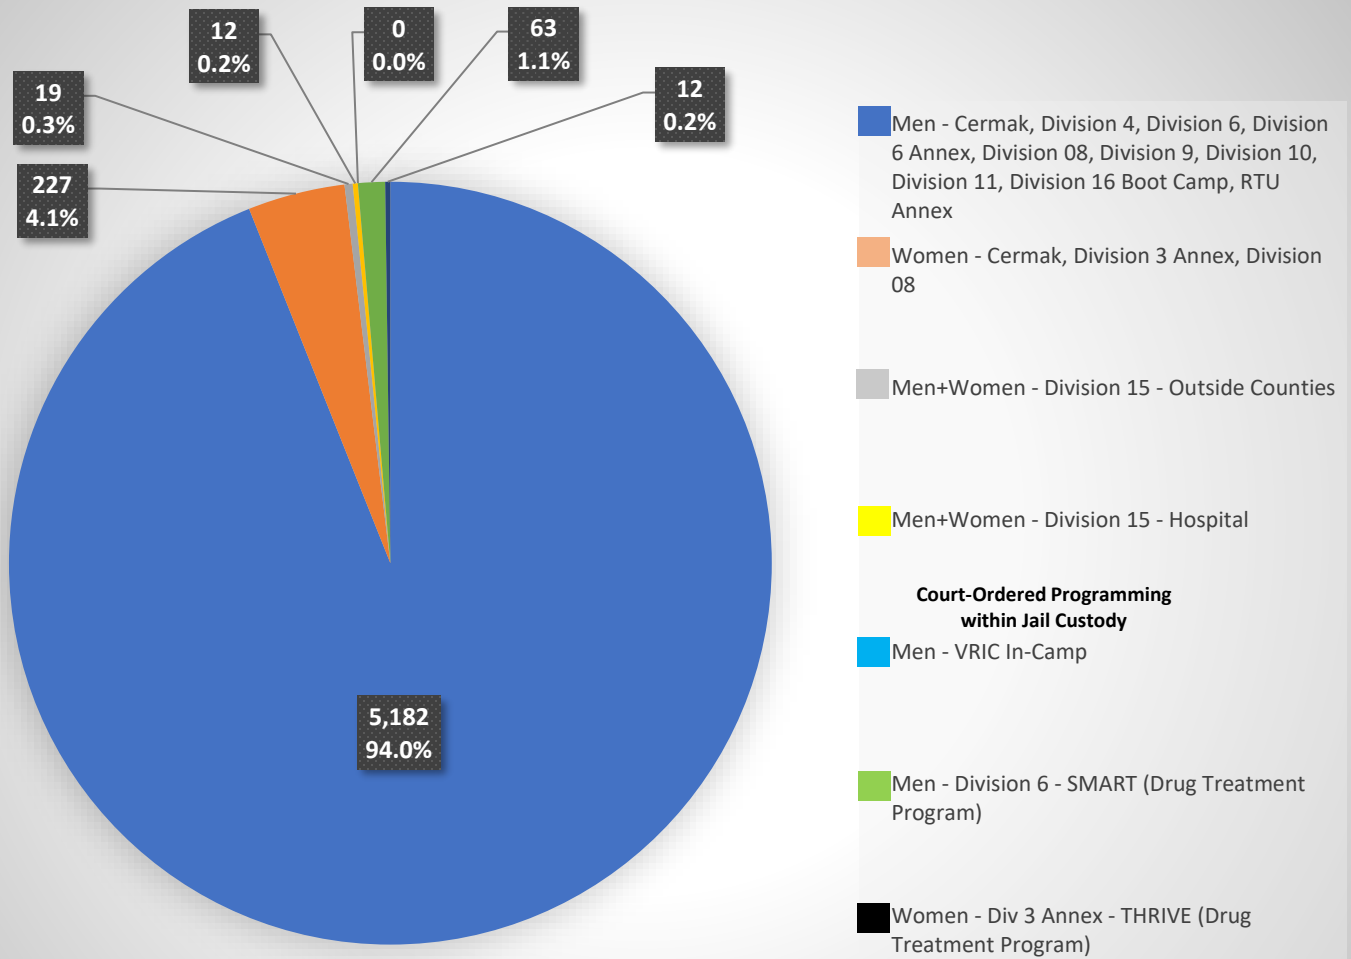

Sheriff's Daily Report

3/12/2021

Under the Custody of the Sheriff	
Total Male and Female	9,180
Jail Population	5,515
Community Corrections	3,665

Jail Population - Behind the Walls

Behind the Walls: Detainees that are physically housed under the Sheriff's custody 24 hours a day/7 days a week. This includes all populations listed on this chart - Divisional populations male & female, Outside Counties, Hospital, PRC, Women's Residential, & VRIC. Detainees in court-ordered treatment programs (PRC, Women's Residential, VRIC) are housed at CCDOC 24 hours a day/7 days week.

Sheriff's Daily Report

3/12/2021

CCSO Population Demographics

In Confinement

Gender Distribution

Race Distribution

Age Distribution

Community Corrections

Gender Distribution

Race Distribution

Age Distribution