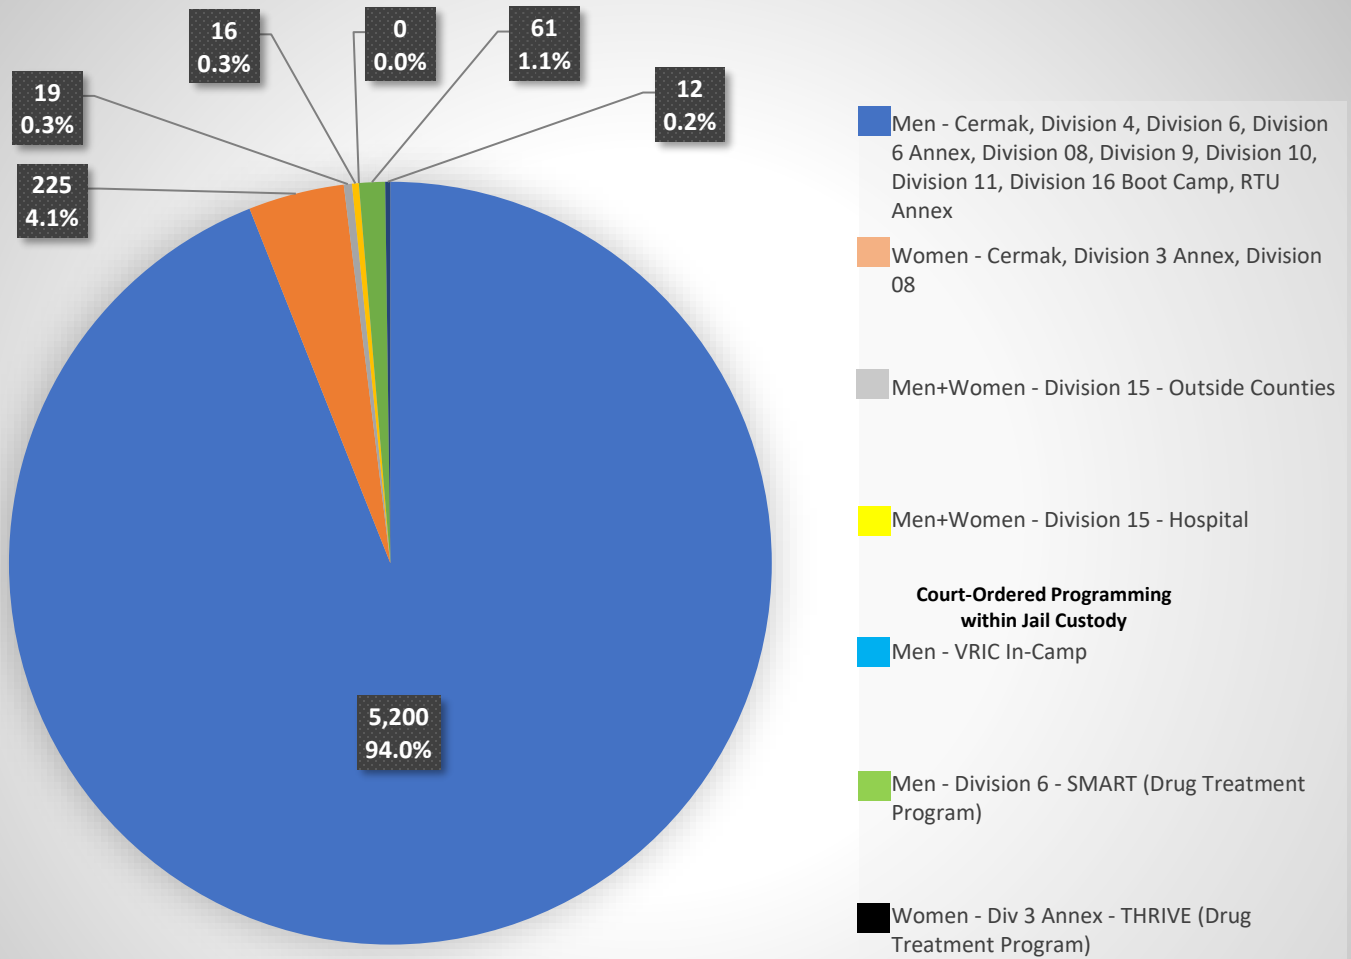

## 3/10/2021

Under the Custody of the Sheriff	
<b>Total Male and Female</b>	<b>9,218</b>
Jail Population	5,533
Community Corrections	3,685

### Jail Population - Behind the Walls

Behind the Walls: Detainees that are physically housed under the Sheriff's custody 24 hours a day/7 days a week. This includes all populations listed on this chart - Divisional populations male & female, Outside Counties, Hospital, PRC, Women's Residential, & VRIC. Detainees in court-ordered treatment programs (PRC, Women's Residential, VRIC) are housed at CCDOC 24 hours a day/7 days week.

##### Race Distribution

##### Age Distribution