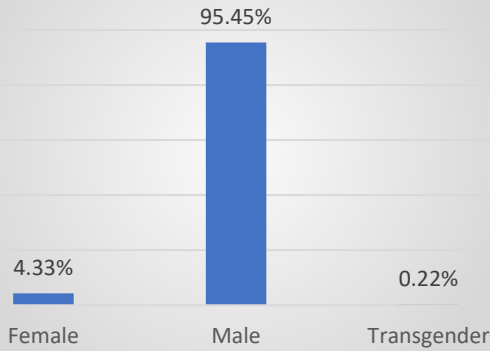

Sheriff's Daily Report

3/10/2021

CCSO Population Demographics

In Confinement

Gender Distribution