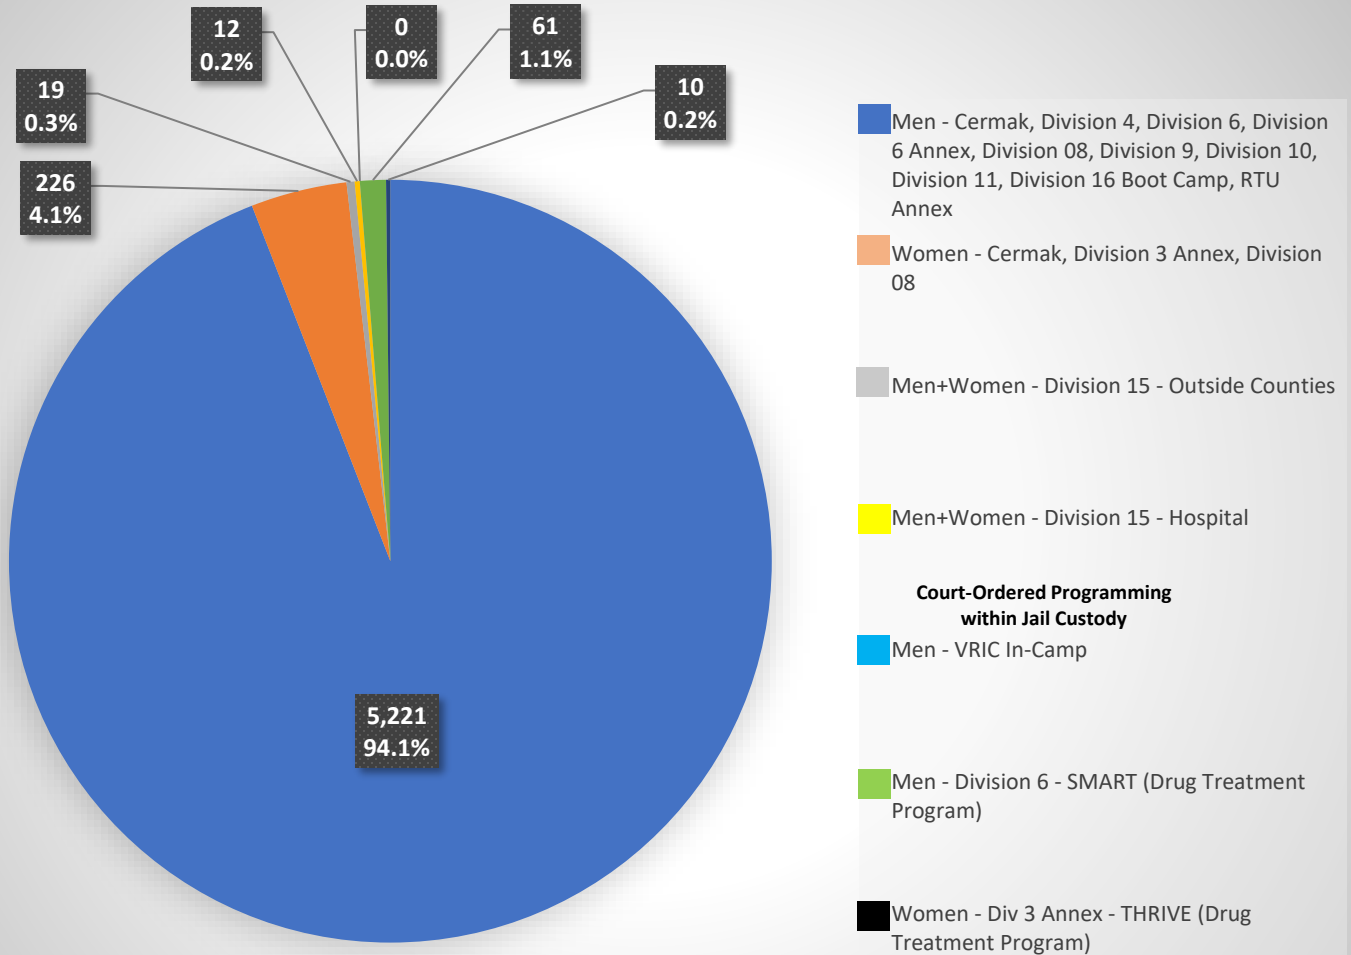

Sheriff's Daily Report

3/9/2021

Under the Custody of the Sheriff	
Total Male and Female	9,235
Jail Population	5,549
Community Corrections	3,686

Jail Population - Behind the Walls

Behind the Walls: Detainees that are physically housed under the Sheriff's custody 24 hours a day/7 days a week. This includes all populations listed on this chart - Divisional populations male & female, Outside Counties, Hospital, PRC, Women's Residential, & VRIC. Detainees in court-ordered treatment programs (PRC, Women's Residential, VRIC) are housed at CCDOC 24 hours a day/7 days week.

Sheriff's Daily Report

3/9/2021

CCSO Population Demographics

In Confinement

Gender Distribution

Race Distribution

Age Distribution

Community Corrections

Gender Distribution

Race Distribution

Age Distribution