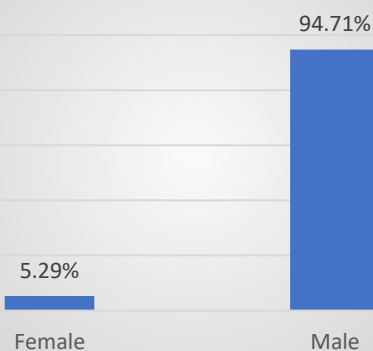

Sheriff's Daily Report

3/9/2021

Under the Custody of the Sheriff	
Total Male and Female	9,235
Jail Population	5,549
Community Corrections	3,686

Jail Population - Behind the Walls

Behind the Walls: Detainees that are physically housed under the Sheriff's custody 24 hours a day/7 days a week. This includes all populations listed on this chart - Divisional populations male & female, Outside Counties, Hospital, PRC, Women's Residential, & VRIC. Detainees in court-ordered treatment programs (PRC, Women's Residential, VRIC) are housed at CCDOC 24 hours a day/7 days week.

Sheriff's Daily Report

3/9/2021

CCSO Population Demographics

In Confinement

Gender Distribution

Race Distribution

Age Distribution

Community Corrections

Gender Distribution

Race Distribution

Age Distribution