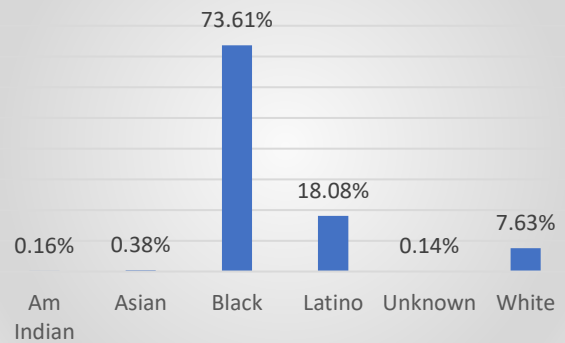

Sheriff's Daily Report

3/9/2021

Under the Custody of the Sheriff	
Total Male and Female	9,235
Jail Population	5,549
Community Corrections	3,686

Jail Population - Behind the Walls

Behind the Walls: Detainees that are physically housed under the Sheriff's custody 24 hours a day/7 days a week. This includes all populations listed on this chart - Divisional populations male & female, Outside Counties, Hospital, PRC, Women's Residential, & VRIC. Detainees in court-ordered treatment programs (PRC, Women's Residential, VRIC) are housed at CCDOC 24 hours a day/7 days week.

Sheriff's Daily Report

3/9/2021

CCSO Population Demographics

In Confinement

Gender Distribution

Race Distribution

Age Distribution

Community Corrections

Gender Distribution

Race Distribution

Age Distribution