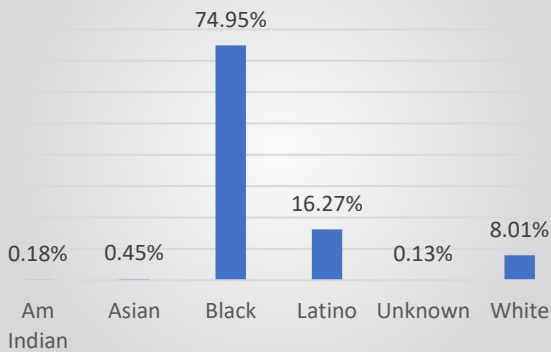

Sheriff's Daily Report

3/9/2021

Under the Custody of the Sheriff	
Total Male and Female	9,235
Jail Population	5,549
Community Corrections	3,686

Jail Population - Behind the Walls

Behind the Walls: Detainees that are physically housed under the Sheriff's custody 24 hours a day/7 days a week. This includes all populations listed on this chart - Divisional populations male & female, Outside Counties, Hospital, PRC, Women's Residential, & VRIC. Detainees in court-ordered treatment programs (PRC, Women's Residential, VRIC) are housed at CCDOC 24 hours a day/7 days week.

Sheriff's Daily Report

3/9/2021

CCSO Population Demographics

In Confinement

Gender Distribution

Race Distribution

Age Distribution

Community Corrections

Gender Distribution

Race Distribution

Age Distribution