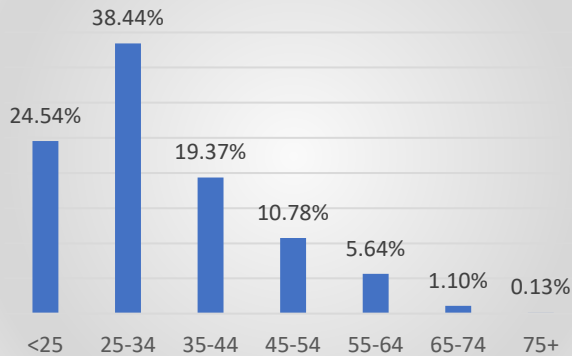

Sheriff's Daily Report

3/9/2021

Under the Custody of the Sheriff	
Total Male and Female	9,235
Jail Population	5,549
Community Corrections	3,686

Jail Population - Behind the Walls

Behind the Walls: Detainees that are physically housed under the Sheriff's custody 24 hours a day/7 days a week. This includes all populations listed on this chart - Divisional populations male & female, Outside Counties, Hospital, PRC, Women's Residential, & VRIC. Detainees in court-ordered treatment programs (PRC, Women's Residential, VRIC) are housed at CCDOC 24 hours a day/7 days week.

Sheriff's Daily Report

3/9/2021

CCSO Population Demographics

In Confinement

Gender Distribution

Race Distribution

Age Distribution

Community Corrections

Gender Distribution

Race Distribution

Age Distribution