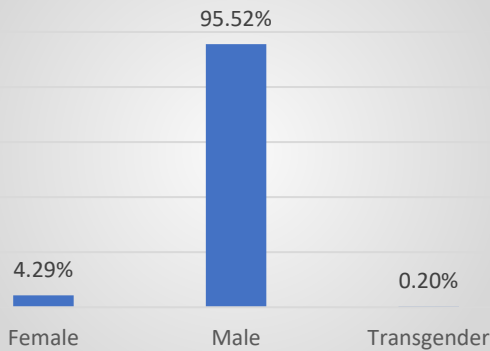

Sheriff's Daily Report

3/9/2021

CCSO Population Demographics

In Confinement

Gender Distribution