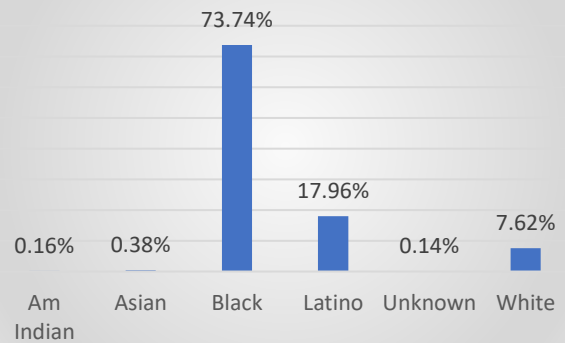

Sheriff's Daily Report

3/7/2021

Under the Custody of the Sheriff	
Total Male and Female	9,219
Jail Population	5,515
Community Corrections	3,704

Jail Population - Behind the Walls

Behind the Walls: Detainees that are physically housed under the Sheriff's custody 24 hours a day/7 days a week. This includes all populations listed on this chart - Divisional populations male & female, Outside Counties, Hospital, PRC, Women's Residential, & VRIC. Detainees in court-ordered treatment programs (PRC, Women's Residential, VRIC) are housed at CCDOC 24 hours a day/7 days week.

Sheriff's Daily Report

3/7/2021

CCSO Population Demographics

In Confinement

Community Corrections

Gender Distribution

Gender Distribution

Race Distribution

Race Distribution

Age Distribution

Age Distribution