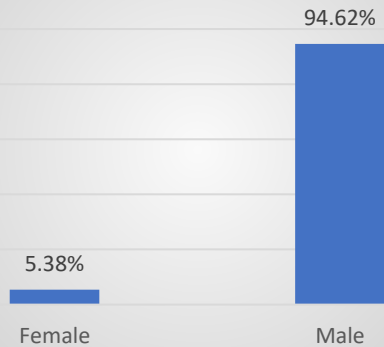

Sheriff's Daily Report

3/7/2021

Under the Custody of the Sheriff	
Total Male and Female	9,219
Jail Population	5,515
Community Corrections	3,704

Jail Population - Behind the Walls

Behind the Walls: Detainees that are physically housed under the Sheriff's custody 24 hours a day/7 days a week. This includes all populations listed on this chart - Divisional populations male & female, Outside Counties, Hospital, PRC, Women's Residential, & VRIC. Detainees in court-ordered treatment programs (PRC, Women's Residential, VRIC) are housed at CCDOC 24 hours a day/7 days week.

Sheriff's Daily Report

3/7/2021

CCSO Population Demographics

In Confinement

Community Corrections

Gender Distribution

Gender Distribution

Race Distribution

Race Distribution

Age Distribution

Age Distribution