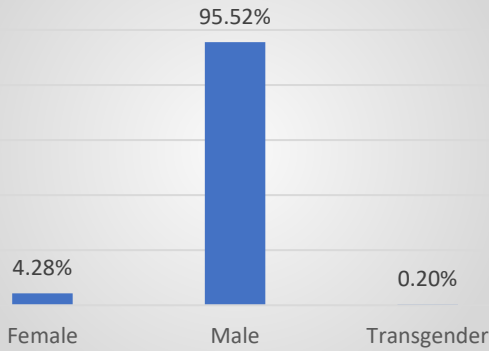

Sheriff's Daily Report

3/7/2021

Under the Custody of the Sheriff	
Total Male and Female	9,219
Jail Population	5,515
Community Corrections	3,704

Jail Population - Behind the Walls

Behind the Walls: Detainees that are physically housed under the Sheriff's custody 24 hours a day/7 days a week. This includes all populations listed on this chart - Divisional populations male & female, Outside Counties, Hospital, PRC, Women's Residential, & VRIC. Detainees in court-ordered treatment programs (PRC, Women's Residential, VRIC) are housed at CCDOC 24 hours a day/7 days week.

Sheriff's Daily Report

3/7/2021

CCSO Population Demographics

In Confinement

Community Corrections

Gender Distribution

Gender Distribution

Race Distribution

Race Distribution

Age Distribution

Age Distribution