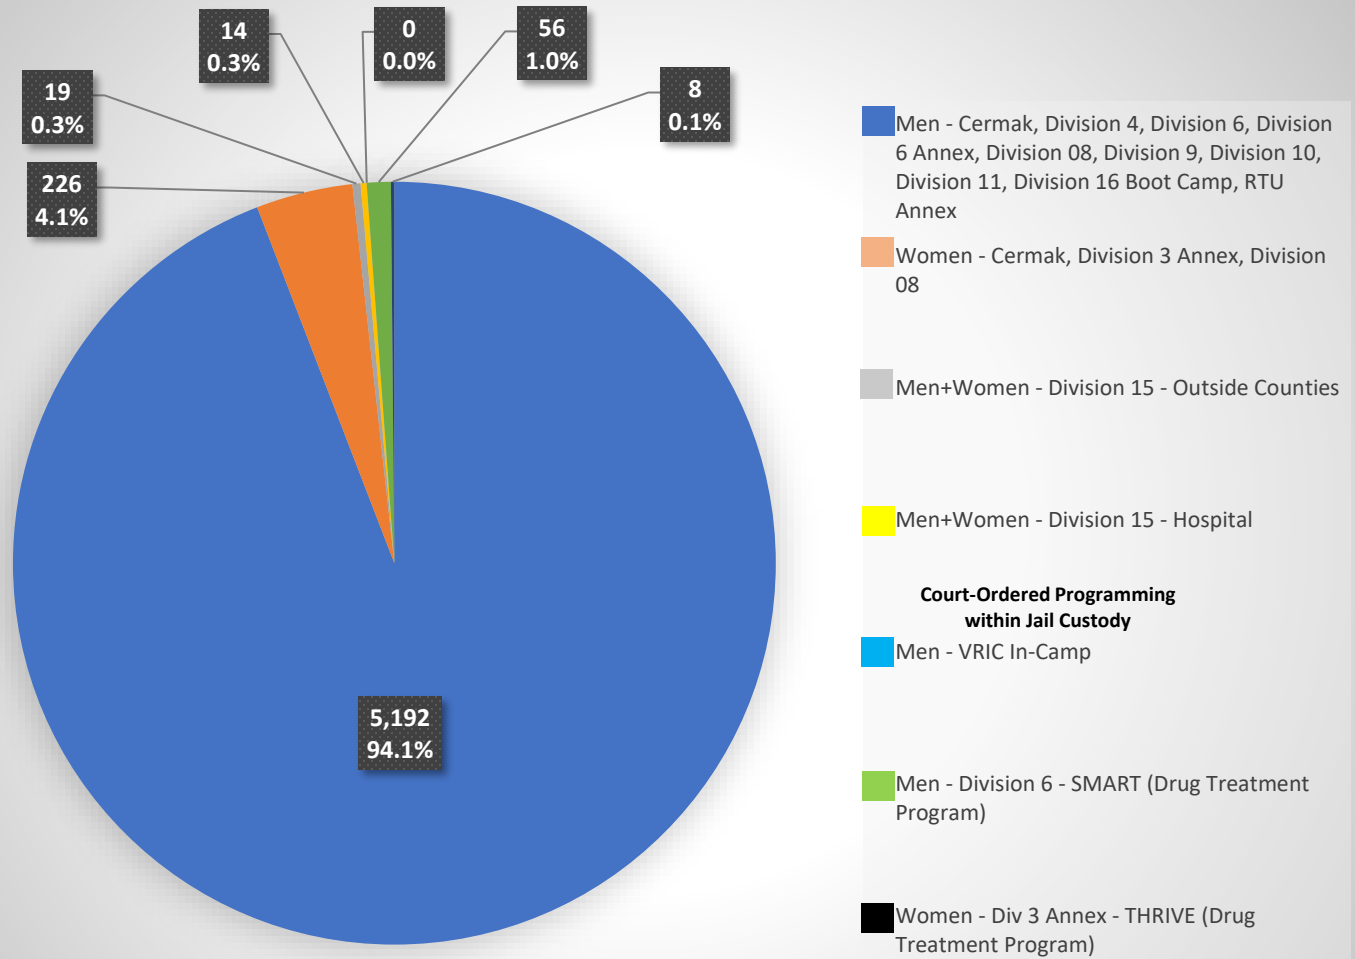

Sheriff's Daily Report

3/7/2021

Under the Custody of the Sheriff	
Total Male and Female	9,219
Jail Population	5,515
Community Corrections	3,704

Jail Population - Behind the Walls

Behind the Walls: Detainees that are physically housed under the Sheriff's custody 24 hours a day/7 days a week. This includes all populations listed on this chart - Divisional populations male & female, Outside Counties, Hospital, PRC, Women's Residential, & VRIC. Detainees in court-ordered treatment programs (PRC, Women's Residential, VRIC) are housed at CCDOC 24 hours a day/7 days week.

Sheriff's Daily Report

3/7/2021

CCSO Population Demographics

In Confinement

Community Corrections

Gender Distribution

Gender Distribution

Race Distribution

Race Distribution

Age Distribution

Age Distribution