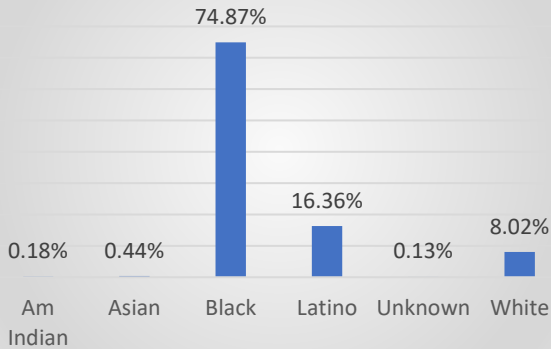

Sheriff's Daily Report

3/7/2021

Under the Custody of the Sheriff	
Total Male and Female	9,219
Jail Population	5,515
Community Corrections	3,704

Jail Population - Behind the Walls

Behind the Walls: Detainees that are physically housed under the Sheriff's custody 24 hours a day/7 days a week. This includes all populations listed on this chart - Divisional populations male & female, Outside Counties, Hospital, PRC, Women's Residential, & VRIC. Detainees in court-ordered treatment programs (PRC, Women's Residential, VRIC) are housed at CCDOC 24 hours a day/7 days week.

Sheriff's Daily Report

3/7/2021

CCSO Population Demographics

In Confinement

Community Corrections

Gender Distribution

Gender Distribution

Race Distribution

Race Distribution

Age Distribution

Age Distribution