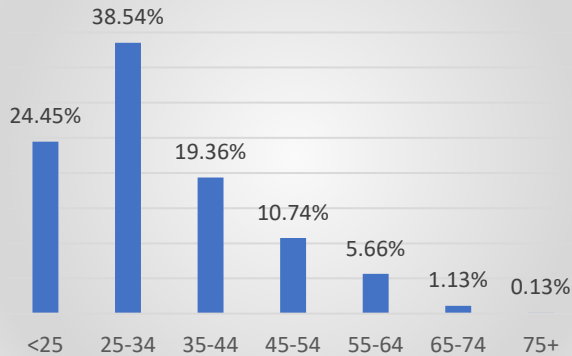

Sheriff's Daily Report

3/7/2021

Under the Custody of the Sheriff	
Total Male and Female	9,219
Jail Population	5,515
Community Corrections	3,704

Jail Population - Behind the Walls

Behind the Walls: Detainees that are physically housed under the Sheriff's custody 24 hours a day/7 days a week. This includes all populations listed on this chart - Divisional populations male & female, Outside Counties, Hospital, PRC, Women's Residential, & VRIC. Detainees in court-ordered treatment programs (PRC, Women's Residential, VRIC) are housed at CCDOC 24 hours a day/7 days week.

Sheriff's Daily Report

3/7/2021

CCSO Population Demographics

In Confinement

Community Corrections

Gender Distribution

Gender Distribution

Race Distribution

Race Distribution

Age Distribution

Age Distribution