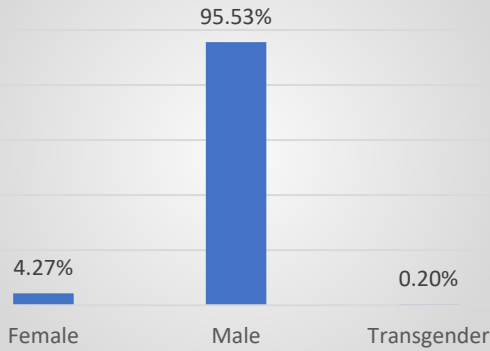

Sheriff's Daily Report

3/5/2021

CCSO Population Demographics

In Confinement

Gender Distribution