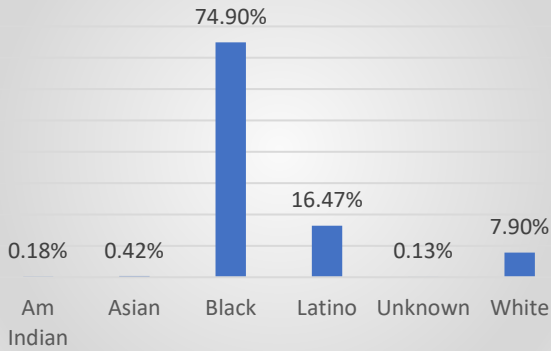

Sheriff's Daily Report

3/5/2021

Under the Custody of the Sheriff	
Total Male and Female	9,200
Jail Population	5,502
Community Corrections	3,698

Jail Population - Behind the Walls

Behind the Walls: Detainees that are physically housed under the Sheriff's custody 24 hours a day/7 days a week. This includes all populations listed on this chart - Divisional populations male & female, Outside Counties, Hospital, PRC, Women's Residential, & VRIC. Detainees in court-ordered treatment programs (PRC, Women's Residential, VRIC) are housed at CCDOC 24 hours a day/7 days week.

Sheriff's Daily Report

3/5/2021

CCSO Population Demographics

In Confinement

Gender Distribution

Race Distribution

Age Distribution

Community Corrections

Gender Distribution

Race Distribution

Age Distribution