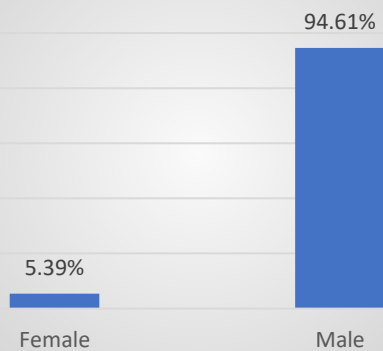

Sheriff's Daily Report

3/5/2021

Under the Custody of the Sheriff	
Total Male and Female	9,200
Jail Population	5,502
Community Corrections	3,698

Jail Population - Behind the Walls

Behind the Walls: Detainees that are physically housed under the Sheriff's custody 24 hours a day/7 days a week. This includes all populations listed on this chart - Divisional populations male & female, Outside Counties, Hospital, PRC, Women's Residential, & VRIC. Detainees in court-ordered treatment programs (PRC, Women's Residential, VRIC) are housed at CCDOC 24 hours a day/7 days week.

Sheriff's Daily Report

3/5/2021

CCSO Population Demographics

In Confinement

Gender Distribution

Race Distribution

Age Distribution

Community Corrections

Gender Distribution

Race Distribution

Age Distribution