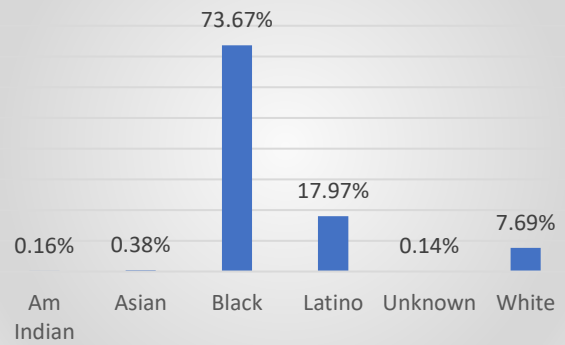

Sheriff's Daily Report

3/5/2021

Under the Custody of the Sheriff	
Total Male and Female	9,200
Jail Population	5,502
Community Corrections	3,698

Jail Population - Behind the Walls

Behind the Walls: Detainees that are physically housed under the Sheriff's custody 24 hours a day/7 days a week. This includes all populations listed on this chart - Divisional populations male & female, Outside Counties, Hospital, PRC, Women's Residential, & VRIC. Detainees in court-ordered treatment programs (PRC, Women's Residential, VRIC) are housed at CCDOC 24 hours a day/7 days week.

Sheriff's Daily Report

3/5/2021

CCSO Population Demographics

In Confinement

Gender Distribution

Race Distribution

Age Distribution

Community Corrections

Gender Distribution

Race Distribution

Age Distribution