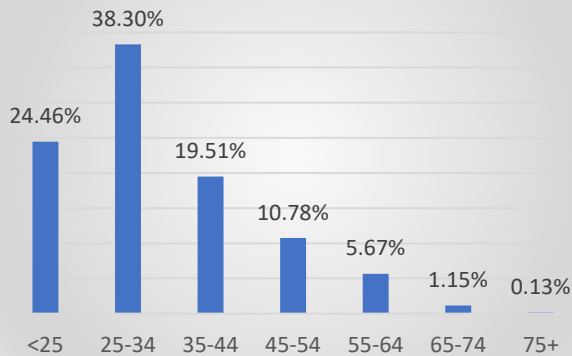

Sheriff's Daily Report

3/5/2021

Under the Custody of the Sheriff	
Total Male and Female	9,200
Jail Population	5,502
Community Corrections	3,698

Jail Population - Behind the Walls

Behind the Walls: Detainees that are physically housed under the Sheriff's custody 24 hours a day/7 days a week. This includes all populations listed on this chart - Divisional populations male & female, Outside Counties, Hospital, PRC, Women's Residential, & VRIC. Detainees in court-ordered treatment programs (PRC, Women's Residential, VRIC) are housed at CCDOC 24 hours a day/7 days week.

Sheriff's Daily Report

3/5/2021

CCSO Population Demographics

In Confinement

Gender Distribution

Race Distribution

Age Distribution

Community Corrections

Gender Distribution

Race Distribution

Age Distribution