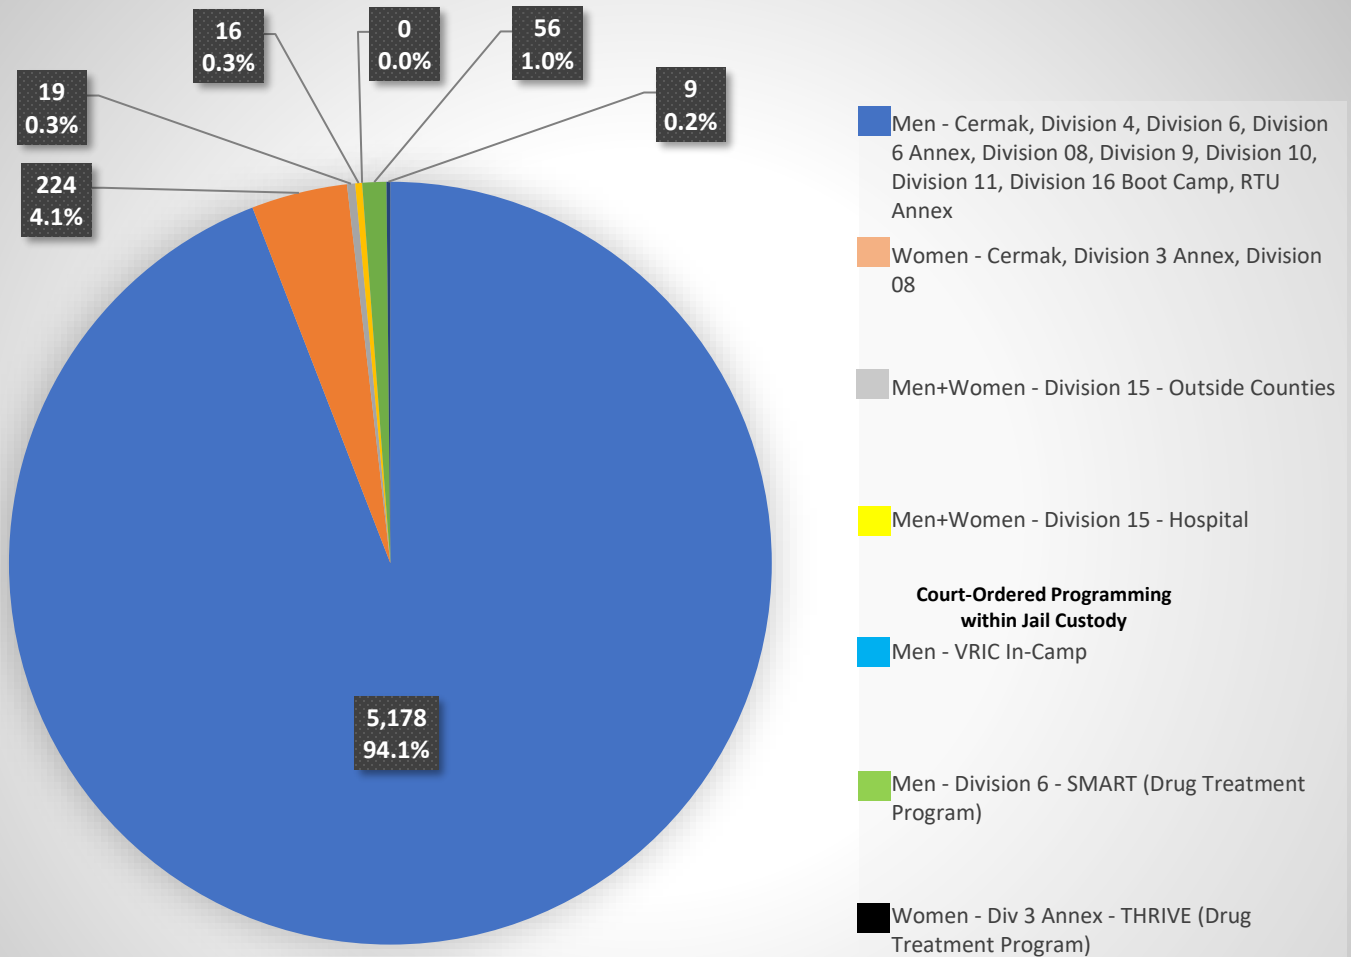

Sheriff's Daily Report

3/5/2021

Under the Custody of the Sheriff	
Total Male and Female	9,200
Jail Population	5,502
Community Corrections	3,698

Jail Population - Behind the Walls

Behind the Walls: Detainees that are physically housed under the Sheriff's custody 24 hours a day/7 days a week. This includes all populations listed on this chart - Divisional populations male & female, Outside Counties, Hospital, PRC, Women's Residential, & VRIC. Detainees in court-ordered treatment programs (PRC, Women's Residential, VRIC) are housed at CCDOC 24 hours a day/7 days week.

Sheriff's Daily Report

3/5/2021

CCSO Population Demographics

In Confinement

Gender Distribution

Race Distribution

Age Distribution

Community Corrections

Gender Distribution

Race Distribution

Age Distribution