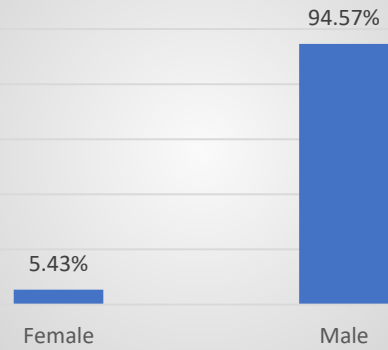

Jail Population - Behind the Walls

Behind the Walls: Detainees that are physically housed under the Sheriff's custody 24 hours a day/7 days a week. This includes all populations listed on this chart - Divisional populations male & female, Outside Counties, Hospital, PRC, Women's Residential, & VRIC. Detainees in court-ordered treatment programs (PRC, Women's Residential, VRIC) are housed at CCDOC 24 hours a day/7 days week.

Sheriff's Daily Report

3/4/2021

CCSO Population Demographics

In Confinement

Gender Distribution

Race Distribution

Age Distribution

Community Corrections

Gender Distribution

Race Distribution

Age Distribution