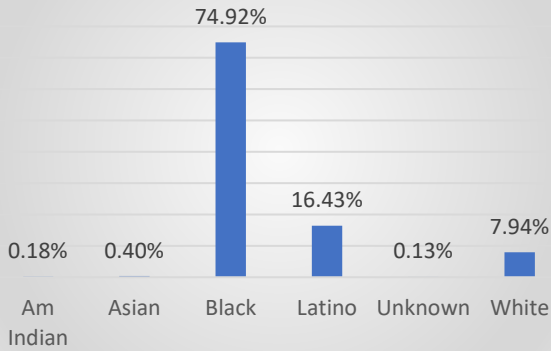

Jail Population - Behind the Walls

Behind the Walls: Detainees that are physically housed under the Sheriff's custody 24 hours a day/7 days a week. This includes all populations listed on this chart - Divisional populations male & female, Outside Counties, Hospital, PRC, Women's Residential, & VRIC. Detainees in court-ordered treatment programs (PRC, Women's Residential, VRIC) are housed at CCDOC 24 hours a day/7 days week.

Sheriff's Daily Report

3/4/2021

CCSO Population Demographics

In Confinement

Gender Distribution

Race Distribution

Age Distribution

Community Corrections

Gender Distribution

Race Distribution

Age Distribution