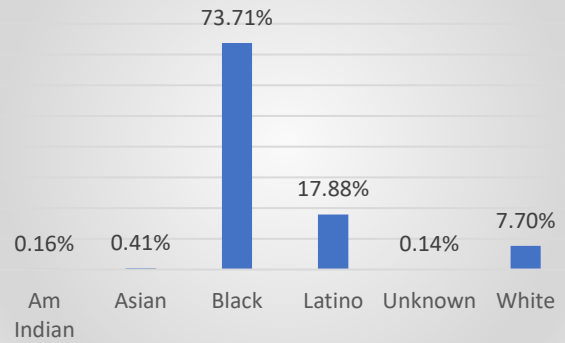

Jail Population - Behind the Walls

Behind the Walls: Detainees that are physically housed under the Sheriff's custody 24 hours a day/7 days a week. This includes all populations listed on this chart - Divisional populations male & female, Outside Counties, Hospital, PRC, Women's Residential, & VRIC. Detainees in court-ordered treatment programs (PRC, Women's Residential, VRIC) are housed at CCDOC 24 hours a day/7 days week.

Sheriff's Daily Report

3/4/2021

CCSO Population Demographics

In Confinement

Gender Distribution

Race Distribution

Age Distribution

Community Corrections

Gender Distribution

Race Distribution

Age Distribution