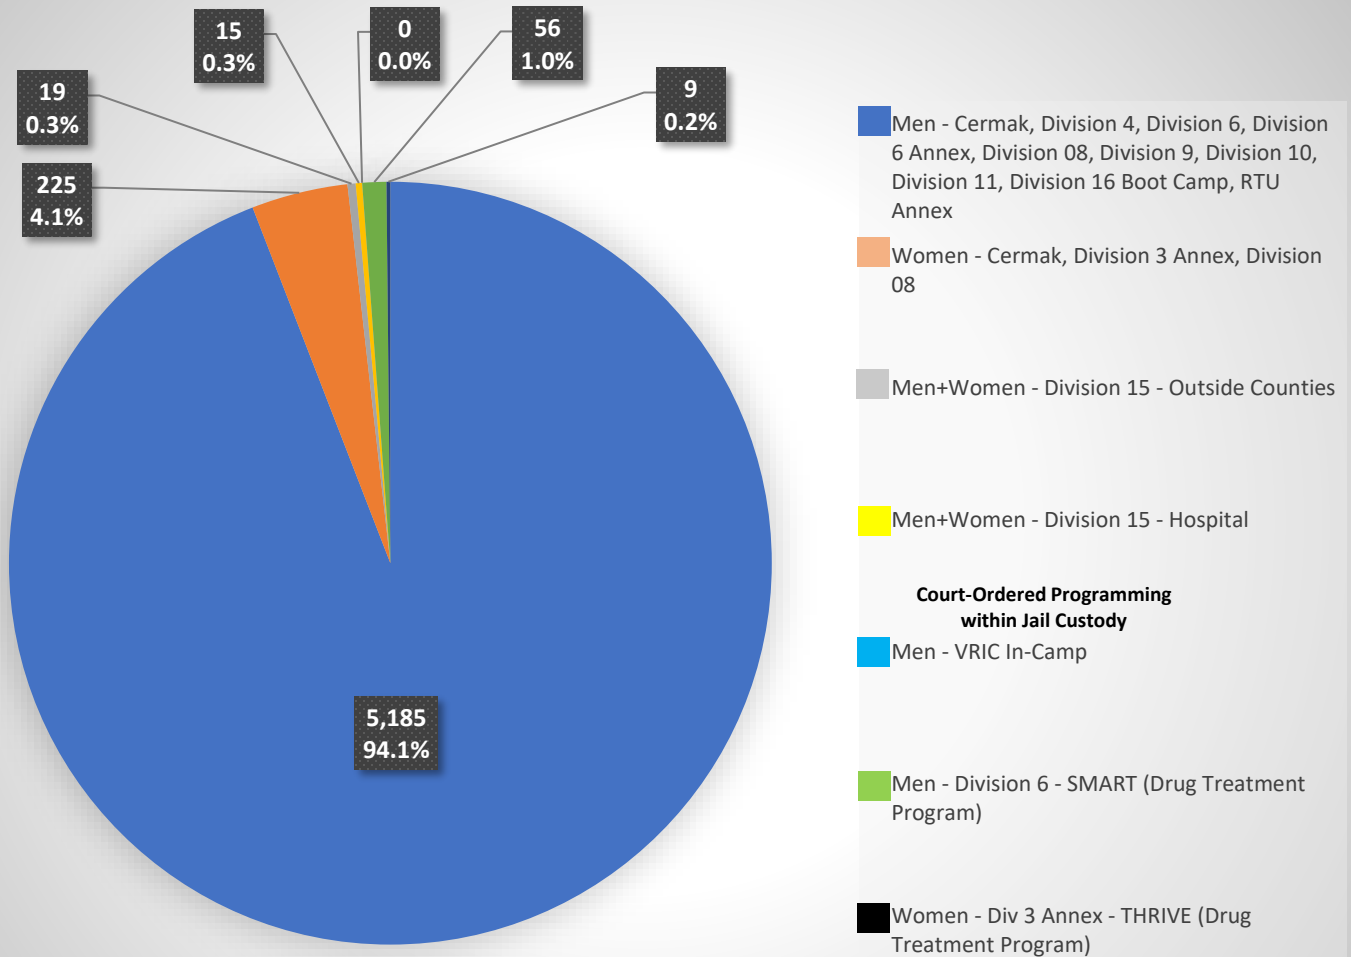

Sheriff's Daily Report

3/4/2021

| Under the Custody of the Sheriff | |
|----------------------------------|--------------|
| Total Male and Female | 9,198 |
| Jail Population | 5,509 |
| Community Corrections | 3,689 |

Jail Population - Behind the Walls

Behind the Walls: Detainees that are physically housed under the Sheriff's custody 24 hours a day/7 days a week. This includes all populations listed on this chart - Divisional populations male & female, Outside Counties, Hospital, PRC, Women's Residential, & VRIC. Detainees in court-ordered treatment programs (PRC, Women's Residential, VRIC) are housed at CCDOC 24 hours a day/7 days week.

Gender Distribution

Race Distribution

Age Distribution