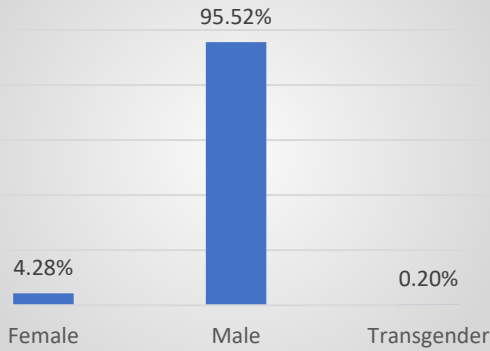

Sheriff's Daily Report

3/4/2021

CCSO Population Demographics

In Confinement

Gender Distribution