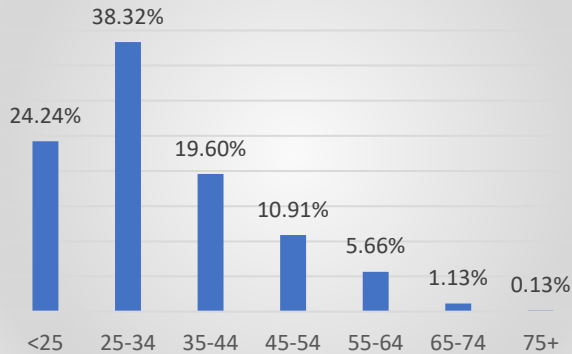

Jail Population - Behind the Walls

Behind the Walls: Detainees that are physically housed under the Sheriff's custody 24 hours a day/7 days a week. This includes all populations listed on this chart - Divisional populations male & female, Outside Counties, Hospital, PRC, Women's Residential, & VRIC. Detainees in court-ordered treatment programs (PRC, Women's Residential, VRIC) are housed at CCDOC 24 hours a day/7 days week.

Sheriff's Daily Report

3/4/2021

CCSO Population Demographics

In Confinement

Gender Distribution

Race Distribution

Age Distribution

Community Corrections

Gender Distribution

Race Distribution

Age Distribution