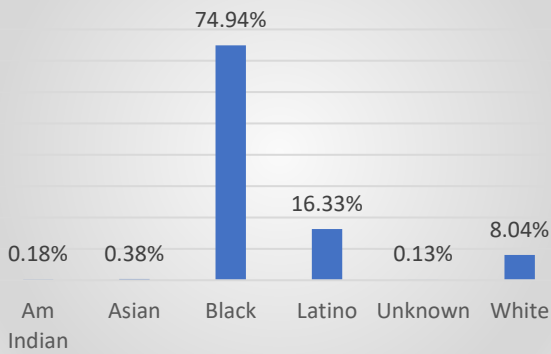

Sheriff's Daily Report

3/3/2021

Under the Custody of the Sheriff	
Total Male and Female	9,216
Jail Population	5,529
Community Corrections	3,687

Jail Population - Behind the Walls

Behind the Walls: Detainees that are physically housed under the Sheriff's custody 24 hours a day/7 days a week. This includes all populations listed on this chart - Divisional populations male & female, Outside Counties, Hospital, PRC, Women's Residential, & VRIC. Detainees in court-ordered treatment programs (PRC, Women's Residential, VRIC) are housed at CCDOC 24 hours a day/7 days week.

Sheriff's Daily Report

3/3/2021

CCSO Population Demographics

In Confinement

Gender Distribution

Race Distribution

Age Distribution

Community Corrections

Gender Distribution

Race Distribution

Age Distribution