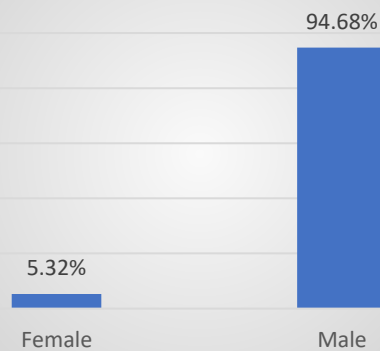

Sheriff's Daily Report

3/3/2021

Under the Custody of the Sheriff	
Total Male and Female	9,216
Jail Population	5,529
Community Corrections	3,687

Jail Population - Behind the Walls

Behind the Walls: Detainees that are physically housed under the Sheriff's custody 24 hours a day/7 days a week. This includes all populations listed on this chart - Divisional populations male & female, Outside Counties, Hospital, PRC, Women's Residential, & VRIC. Detainees in court-ordered treatment programs (PRC, Women's Residential, VRIC) are housed at CCDOC 24 hours a day/7 days week.

Sheriff's Daily Report

3/3/2021

CCSO Population Demographics

In Confinement

Gender Distribution

Race Distribution

Age Distribution

Community Corrections

Gender Distribution

Race Distribution

Age Distribution