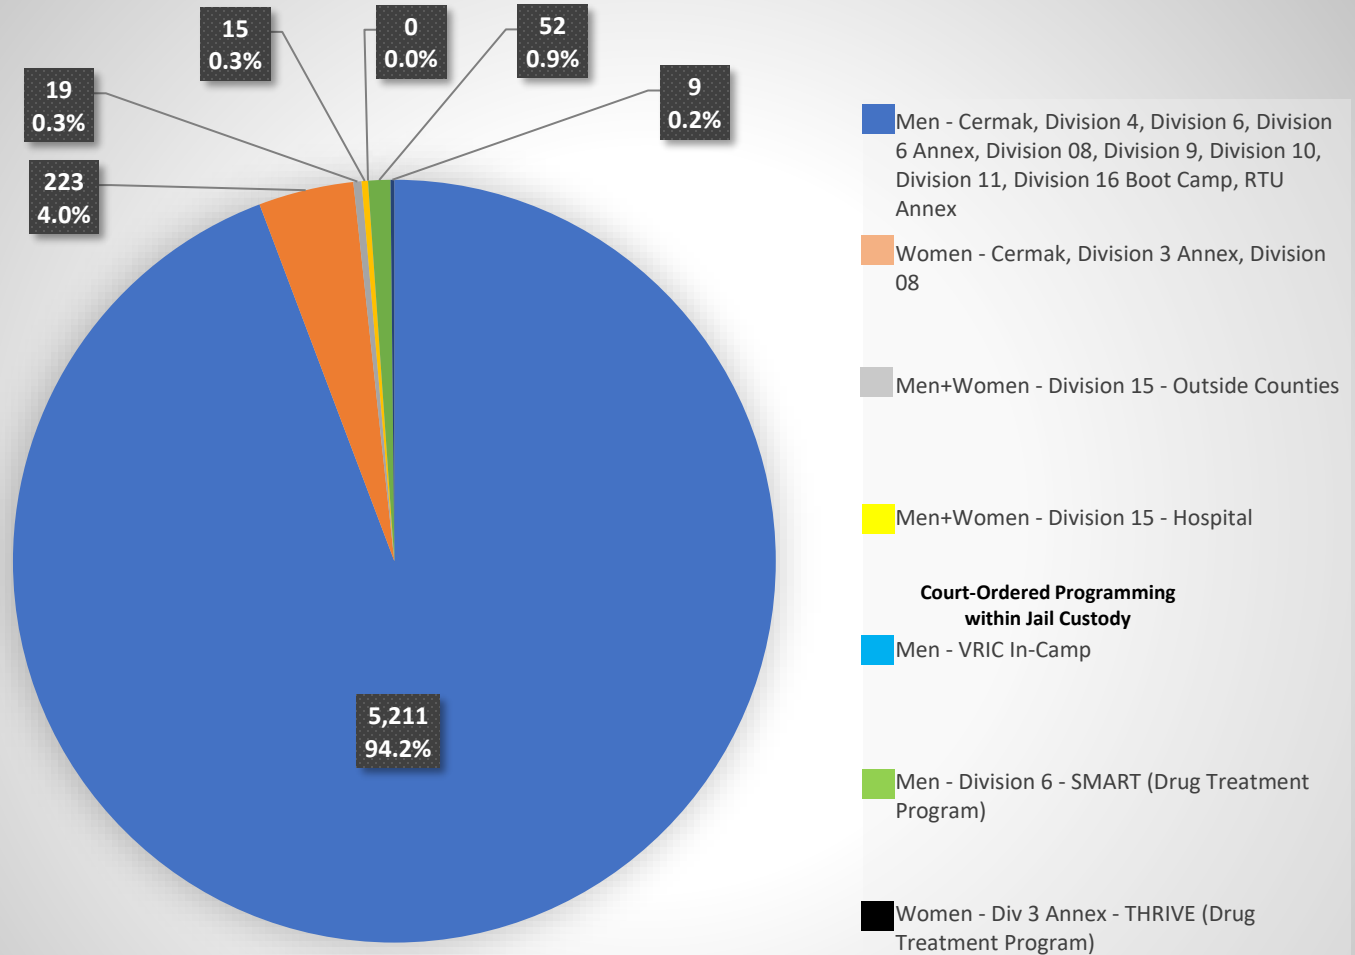

Sheriff's Daily Report

3/3/2021

Under the Custody of the Sheriff	
Total Male and Female	9,216
Jail Population	5,529
Community Corrections	3,687

Jail Population - Behind the Walls

Behind the Walls: Detainees that are physically housed under the Sheriff's custody 24 hours a day/7 days a week. This includes all populations listed on this chart - Divisional populations male & female, Outside Counties, Hospital, PRC, Women's Residential, & VRIC. Detainees in court-ordered treatment programs (PRC, Women's Residential, VRIC) are housed at CCDOC 24 hours a day/7 days week.

Sheriff's Daily Report

3/3/2021

CCSO Population Demographics

In Confinement

Gender Distribution

Race Distribution

Age Distribution

Community Corrections

Gender Distribution

Race Distribution

Age Distribution