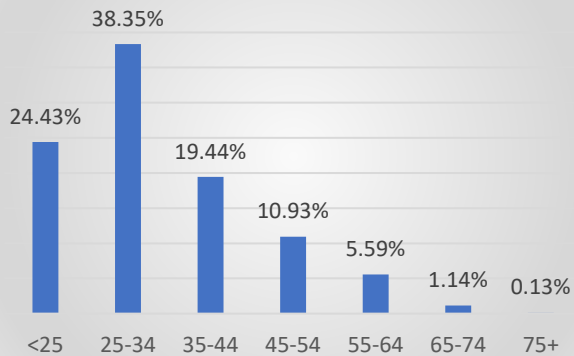

Sheriff's Daily Report

3/3/2021

Under the Custody of the Sheriff	
Total Male and Female	9,216
Jail Population	5,529
Community Corrections	3,687

Jail Population - Behind the Walls

Behind the Walls: Detainees that are physically housed under the Sheriff's custody 24 hours a day/7 days a week. This includes all populations listed on this chart - Divisional populations male & female, Outside Counties, Hospital, PRC, Women's Residential, & VRIC. Detainees in court-ordered treatment programs (PRC, Women's Residential, VRIC) are housed at CCDOC 24 hours a day/7 days week.

Sheriff's Daily Report

3/3/2021

CCSO Population Demographics

In Confinement

Gender Distribution

Race Distribution

Age Distribution

Community Corrections

Gender Distribution

Race Distribution

Age Distribution