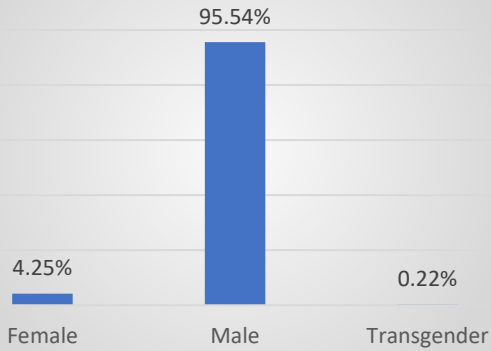

CCSO Population Demographics

In Confinement

Gender Distribution