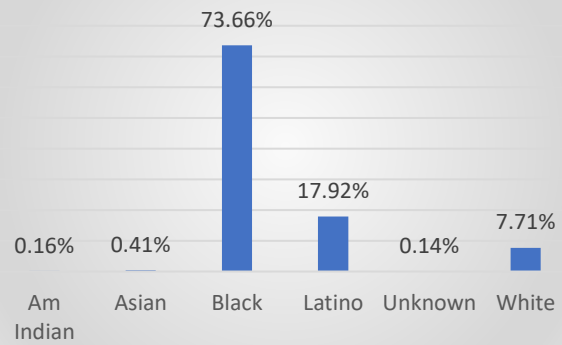

Sheriff's Daily Report

3/3/2021

Under the Custody of the Sheriff	
Total Male and Female	9,216
Jail Population	5,529
Community Corrections	3,687

Jail Population - Behind the Walls

Behind the Walls: Detainees that are physically housed under the Sheriff's custody 24 hours a day/7 days a week. This includes all populations listed on this chart - Divisional populations male & female, Outside Counties, Hospital, PRC, Women's Residential, & VRIC. Detainees in court-ordered treatment programs (PRC, Women's Residential, VRIC) are housed at CCDOC 24 hours a day/7 days week.

Sheriff's Daily Report

3/3/2021

CCSO Population Demographics

In Confinement

Gender Distribution

Race Distribution

Age Distribution

Community Corrections

Gender Distribution

Race Distribution

Age Distribution