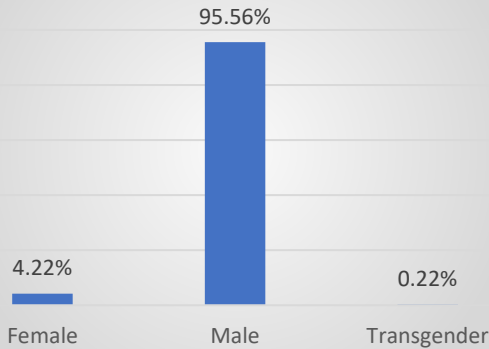

CCSO Population Demographics

In Confinement

Gender Distribution