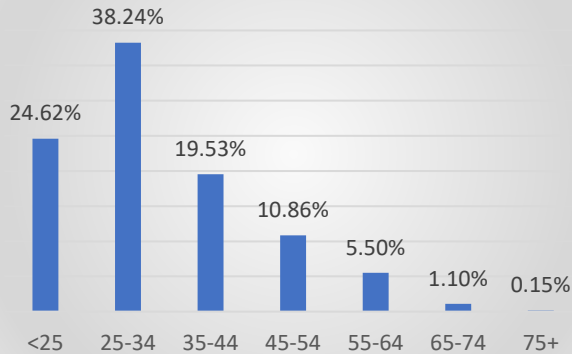

Sheriff's Daily Report

3/1/2021

Under the Custody of the Sheriff	
Total Male and Female	9,175
Jail Population	5,487
Community Corrections	3,688

Jail Population - Behind the Walls

Behind the Walls: Detainees that are physically housed under the Sheriff's custody 24 hours a day/7 days a week. This includes all populations listed on this chart - Divisional populations male & female, Outside Counties, Hospital, PRC, Women's Residential, & VRIC. Detainees in court-ordered treatment programs (PRC, Women's Residential, VRIC) are housed at CCDOC 24 hours a day/7 days week.

Sheriff's Daily Report

3/1/2021

CCSO Population Demographics

In Confinement

Gender Distribution

Race Distribution

Age Distribution

Community Corrections

Gender Distribution

Race Distribution

Age Distribution