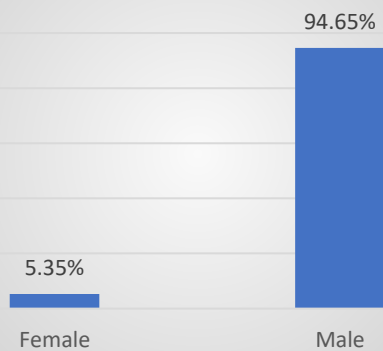

Sheriff's Daily Report

3/1/2021

Under the Custody of the Sheriff	
Total Male and Female	9,175
Jail Population	5,487
Community Corrections	3,688

Jail Population - Behind the Walls

Behind the Walls: Detainees that are physically housed under the Sheriff's custody 24 hours a day/7 days a week. This includes all populations listed on this chart - Divisional populations male & female, Outside Counties, Hospital, PRC, Women's Residential, & VRIC. Detainees in court-ordered treatment programs (PRC, Women's Residential, VRIC) are housed at CCDOC 24 hours a day/7 days week.

Sheriff's Daily Report

3/1/2021

CCSO Population Demographics

In Confinement

Gender Distribution

Race Distribution

Age Distribution

Community Corrections

Gender Distribution

Race Distribution

Age Distribution