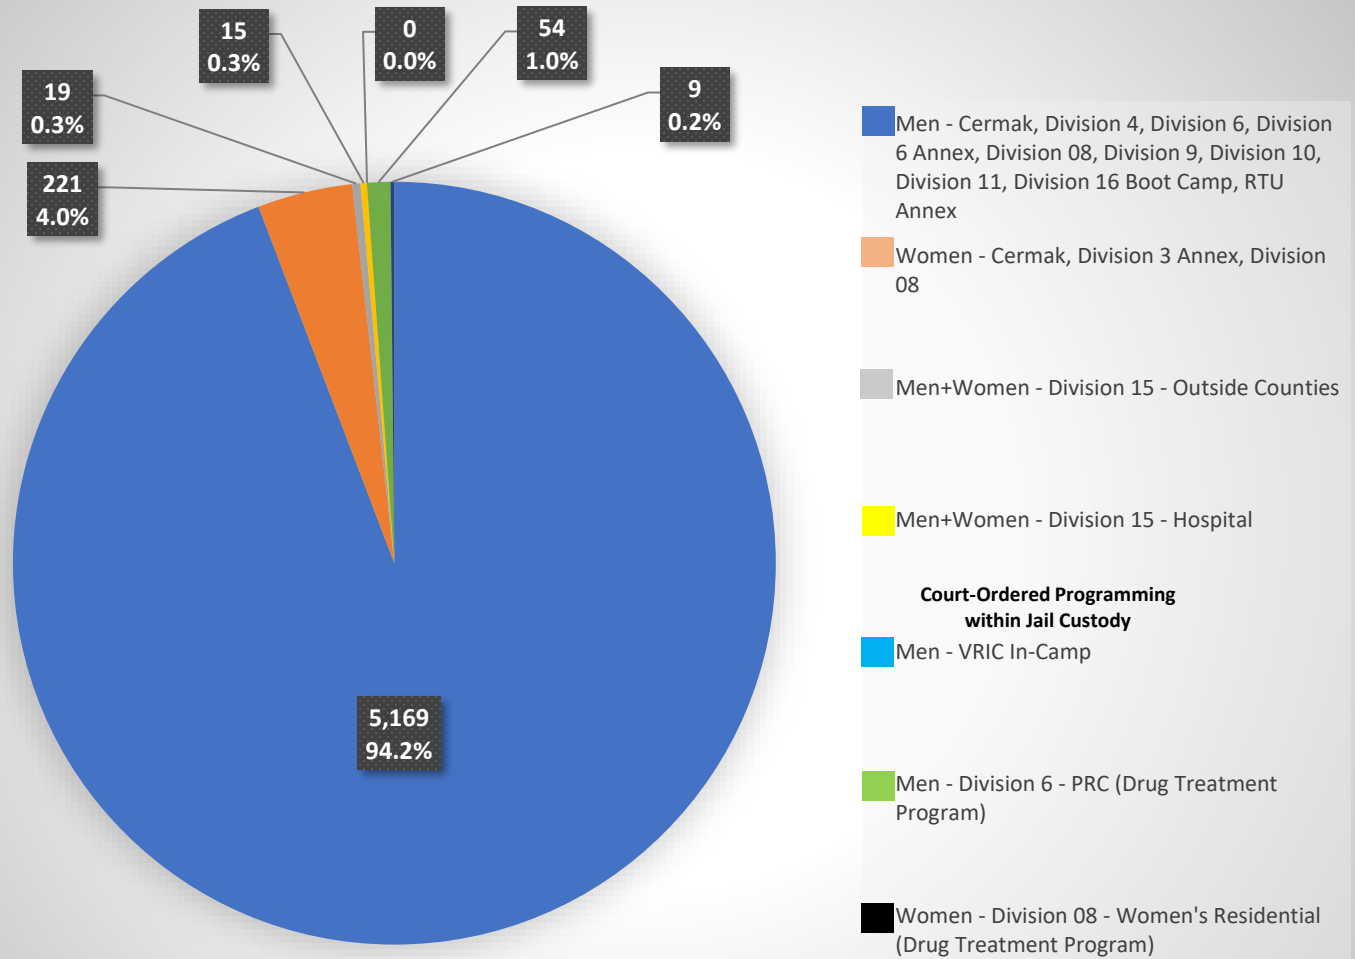

Sheriff's Daily Report

3/1/2021

Under the Custody of the Sheriff	
Total Male and Female	9,175
Jail Population	5,487
Community Corrections	3,688

Jail Population - Behind the Walls

Behind the Walls: Detainees that are physically housed under the Sheriff's custody 24 hours a day/7 days a week. This includes all populations listed on this chart - Divisional populations male & female, Outside Counties, Hospital, PRC, Women's Residential, & VRIC. Detainees in court-ordered treatment programs (PRC, Women's Residential, VRIC) are housed at CCDOC 24 hours a day/7 days week.

Sheriff's Daily Report

3/1/2021

CCSO Population Demographics

In Confinement

Gender Distribution

Race Distribution

Age Distribution

Community Corrections

Gender Distribution

Race Distribution

Age Distribution