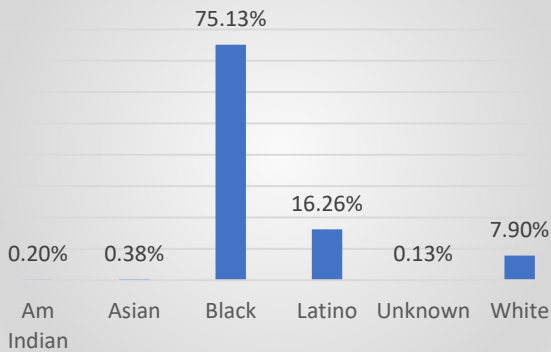

Sheriff's Daily Report

3/1/2021

Under the Custody of the Sheriff	
Total Male and Female	9,175
Jail Population	5,487
Community Corrections	3,688

Jail Population - Behind the Walls

Behind the Walls: Detainees that are physically housed under the Sheriff's custody 24 hours a day/7 days a week. This includes all populations listed on this chart - Divisional populations male & female, Outside Counties, Hospital, PRC, Women's Residential, & VRIC. Detainees in court-ordered treatment programs (PRC, Women's Residential, VRIC) are housed at CCDOC 24 hours a day/7 days week.

Sheriff's Daily Report

3/1/2021

CCSO Population Demographics

In Confinement

Gender Distribution

Race Distribution

Age Distribution

Community Corrections

Gender Distribution

Race Distribution

Age Distribution