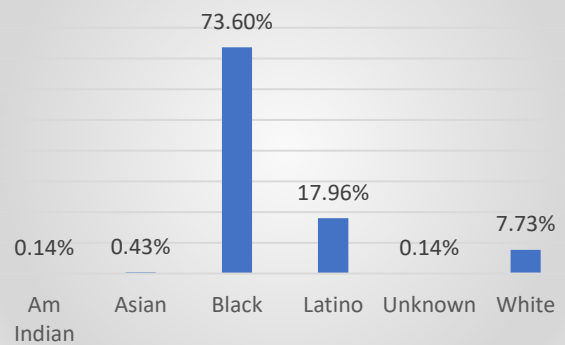

Sheriff's Daily Report

3/1/2021

Under the Custody of the Sheriff	
Total Male and Female	9,175
Jail Population	5,487
Community Corrections	3,688

Jail Population - Behind the Walls

Behind the Walls: Detainees that are physically housed under the Sheriff's custody 24 hours a day/7 days a week. This includes all populations listed on this chart - Divisional populations male & female, Outside Counties, Hospital, PRC, Women's Residential, & VRIC. Detainees in court-ordered treatment programs (PRC, Women's Residential, VRIC) are housed at CCDOC 24 hours a day/7 days week.

Sheriff's Daily Report

3/1/2021

CCSO Population Demographics

In Confinement

Gender Distribution

Race Distribution

Age Distribution

Community Corrections

Gender Distribution

Race Distribution

Age Distribution