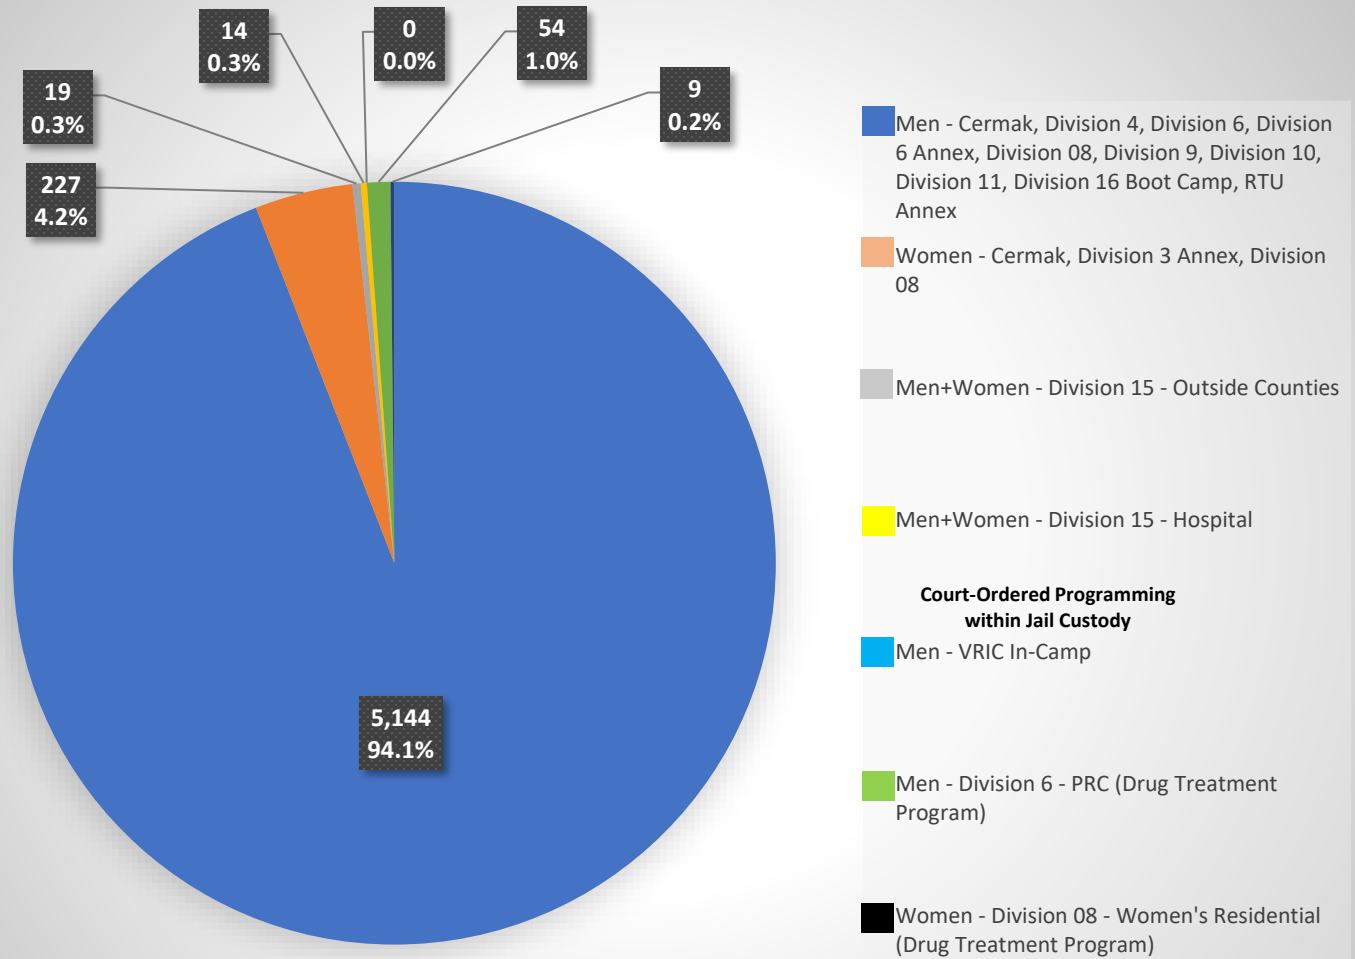

Sheriff's Daily Report

2/28/2021

Under the Custody of the Sheriff	
Total Male and Female	9,140
Jail Population	5,467
Community Corrections	3,673

Jail Population - Behind the Walls

Behind the Walls: Detainees that are physically housed under the Sheriff's custody 24 hours a day/7 days a week. This includes all populations listed on this chart - Divisional populations male & female, Outside Counties, Hospital, PRC, Women's Residential, & VRIC. Detainees in court-ordered treatment programs (PRC, Women's Residential, VRIC) are housed at CCDOC 24 hours a day/7 days week.

Sheriff's Daily Report

2/28/2021

CCSO Population Demographics

In Confinement

Gender Distribution

Race Distribution

Age Distribution

Community Corrections

Gender Distribution

Race Distribution

Age Distribution