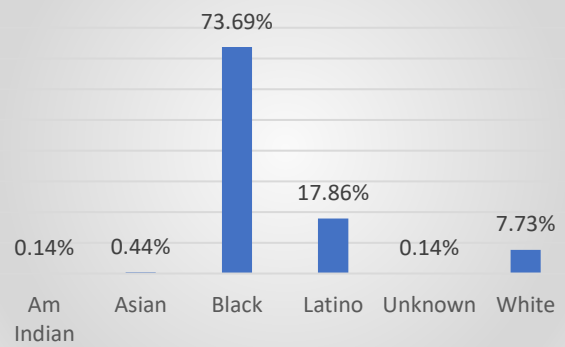

Sheriff's Daily Report

2/28/2021

Under the Custody of the Sheriff	
Total Male and Female	9,140
Jail Population	5,467
Community Corrections	3,673

Jail Population - Behind the Walls

Behind the Walls: Detainees that are physically housed under the Sheriff's custody 24 hours a day/7 days a week. This includes all populations listed on this chart - Divisional populations male & female, Outside Counties, Hospital, PRC, Women's Residential, & VRIC. Detainees in court-ordered treatment programs (PRC, Women's Residential, VRIC) are housed at CCDOC 24 hours a day/7 days week.

Sheriff's Daily Report

2/28/2021

CCSO Population Demographics

In Confinement

Gender Distribution

Race Distribution

Age Distribution

Community Corrections

Gender Distribution

Race Distribution

Age Distribution