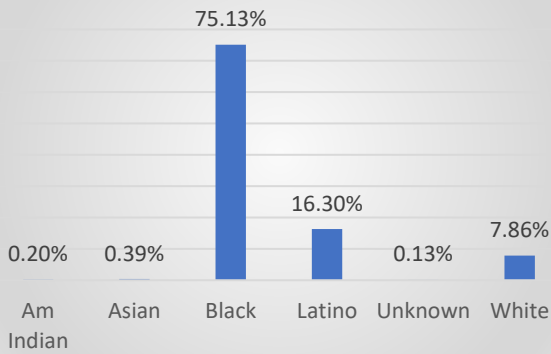

Sheriff's Daily Report

2/28/2021

Under the Custody of the Sheriff	
Total Male and Female	9,140
Jail Population	5,467
Community Corrections	3,673

Jail Population - Behind the Walls

Behind the Walls: Detainees that are physically housed under the Sheriff's custody 24 hours a day/7 days a week. This includes all populations listed on this chart - Divisional populations male & female, Outside Counties, Hospital, PRC, Women's Residential, & VRIC. Detainees in court-ordered treatment programs (PRC, Women's Residential, VRIC) are housed at CCDOC 24 hours a day/7 days week.

Sheriff's Daily Report

2/28/2021

CCSO Population Demographics

In Confinement

Gender Distribution

Race Distribution

Age Distribution

Community Corrections

Gender Distribution

Race Distribution

Age Distribution