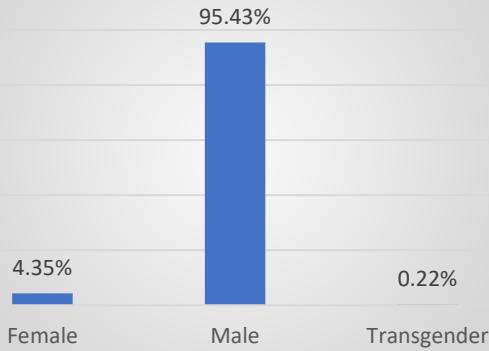

CCSO Population Demographics

In Confinement

Gender Distribution