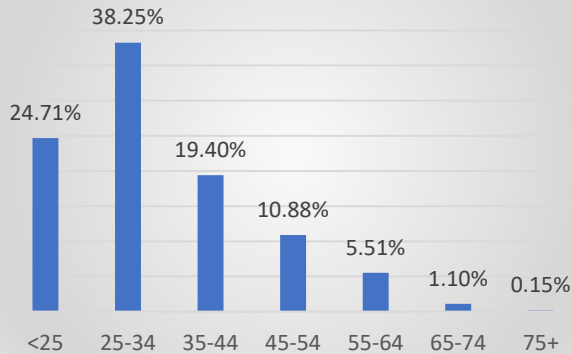

Sheriff's Daily Report

2/28/2021

Under the Custody of the Sheriff	
Total Male and Female	9,140
Jail Population	5,467
Community Corrections	3,673

Jail Population - Behind the Walls

Behind the Walls: Detainees that are physically housed under the Sheriff's custody 24 hours a day/7 days a week. This includes all populations listed on this chart - Divisional populations male & female, Outside Counties, Hospital, PRC, Women's Residential, & VRIC. Detainees in court-ordered treatment programs (PRC, Women's Residential, VRIC) are housed at CCDOC 24 hours a day/7 days week.

Sheriff's Daily Report

2/28/2021

CCSO Population Demographics

In Confinement

Gender Distribution

Race Distribution

Age Distribution

Community Corrections

Gender Distribution

Race Distribution

Age Distribution