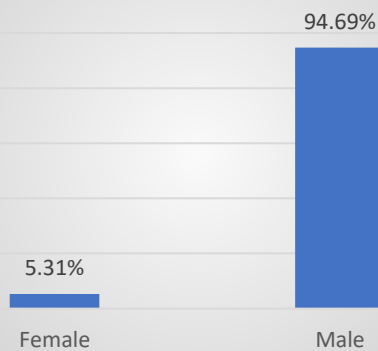

Sheriff's Daily Report

2/28/2021

Under the Custody of the Sheriff	
Total Male and Female	9,140
Jail Population	5,467
Community Corrections	3,673

Jail Population - Behind the Walls

Behind the Walls: Detainees that are physically housed under the Sheriff's custody 24 hours a day/7 days a week. This includes all populations listed on this chart - Divisional populations male & female, Outside Counties, Hospital, PRC, Women's Residential, & VRIC. Detainees in court-ordered treatment programs (PRC, Women's Residential, VRIC) are housed at CCDOC 24 hours a day/7 days week.

Sheriff's Daily Report

2/28/2021

CCSO Population Demographics

In Confinement

Gender Distribution

Race Distribution

Age Distribution

Community Corrections

Gender Distribution

Race Distribution

Age Distribution