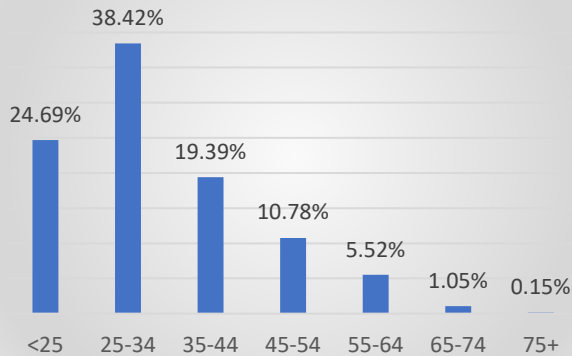

Sheriff's Daily Report

2/27/2021

Under the Custody of the Sheriff	
Total Male and Female	9,097
Jail Population	5,437
Community Corrections	3,660

Jail Population - Behind the Walls

Behind the Walls: Detainees that are physically housed under the Sheriff's custody 24 hours a day/7 days a week. This includes all populations listed on this chart - Divisional populations male & female, Outside Counties, Hospital, PRC, Women's Residential, & VRIC. Detainees in court-ordered treatment programs (PRC, Women's Residential, VRIC) are housed at CCDOC 24 hours a day/7 days week.

Sheriff's Daily Report

2/27/2021

CCSO Population Demographics

In Confinement

Gender Distribution

Race Distribution

Age Distribution

Community Corrections

Gender Distribution

Race Distribution

Age Distribution