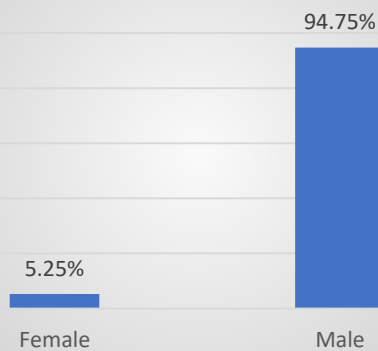

Sheriff's Daily Report

2/27/2021

Under the Custody of the Sheriff	
Total Male and Female	9,097
Jail Population	5,437
Community Corrections	3,660

Jail Population - Behind the Walls

Behind the Walls: Detainees that are physically housed under the Sheriff's custody 24 hours a day/7 days a week. This includes all populations listed on this chart - Divisional populations male & female, Outside Counties, Hospital, PRC, Women's Residential, & VRIC. Detainees in court-ordered treatment programs (PRC, Women's Residential, VRIC) are housed at CCDOC 24 hours a day/7 days week.

Sheriff's Daily Report

2/27/2021

CCSO Population Demographics

In Confinement

Gender Distribution

Race Distribution

Age Distribution

Community Corrections

Gender Distribution

Race Distribution

Age Distribution