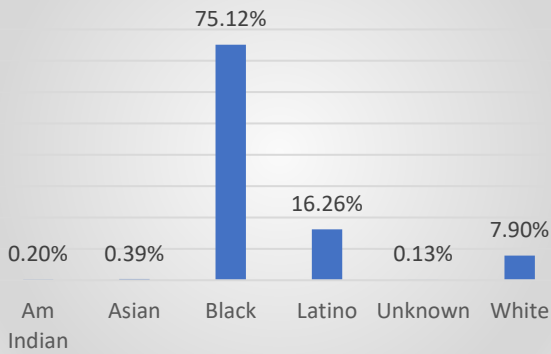

Sheriff's Daily Report

2/27/2021

Under the Custody of the Sheriff	
Total Male and Female	9,097
Jail Population	5,437
Community Corrections	3,660

Jail Population - Behind the Walls

Behind the Walls: Detainees that are physically housed under the Sheriff's custody 24 hours a day/7 days a week. This includes all populations listed on this chart - Divisional populations male & female, Outside Counties, Hospital, PRC, Women's Residential, & VRIC. Detainees in court-ordered treatment programs (PRC, Women's Residential, VRIC) are housed at CCDOC 24 hours a day/7 days week.

Sheriff's Daily Report

2/27/2021

CCSO Population Demographics

In Confinement

Gender Distribution

Race Distribution

Age Distribution

Community Corrections

Gender Distribution

Race Distribution

Age Distribution