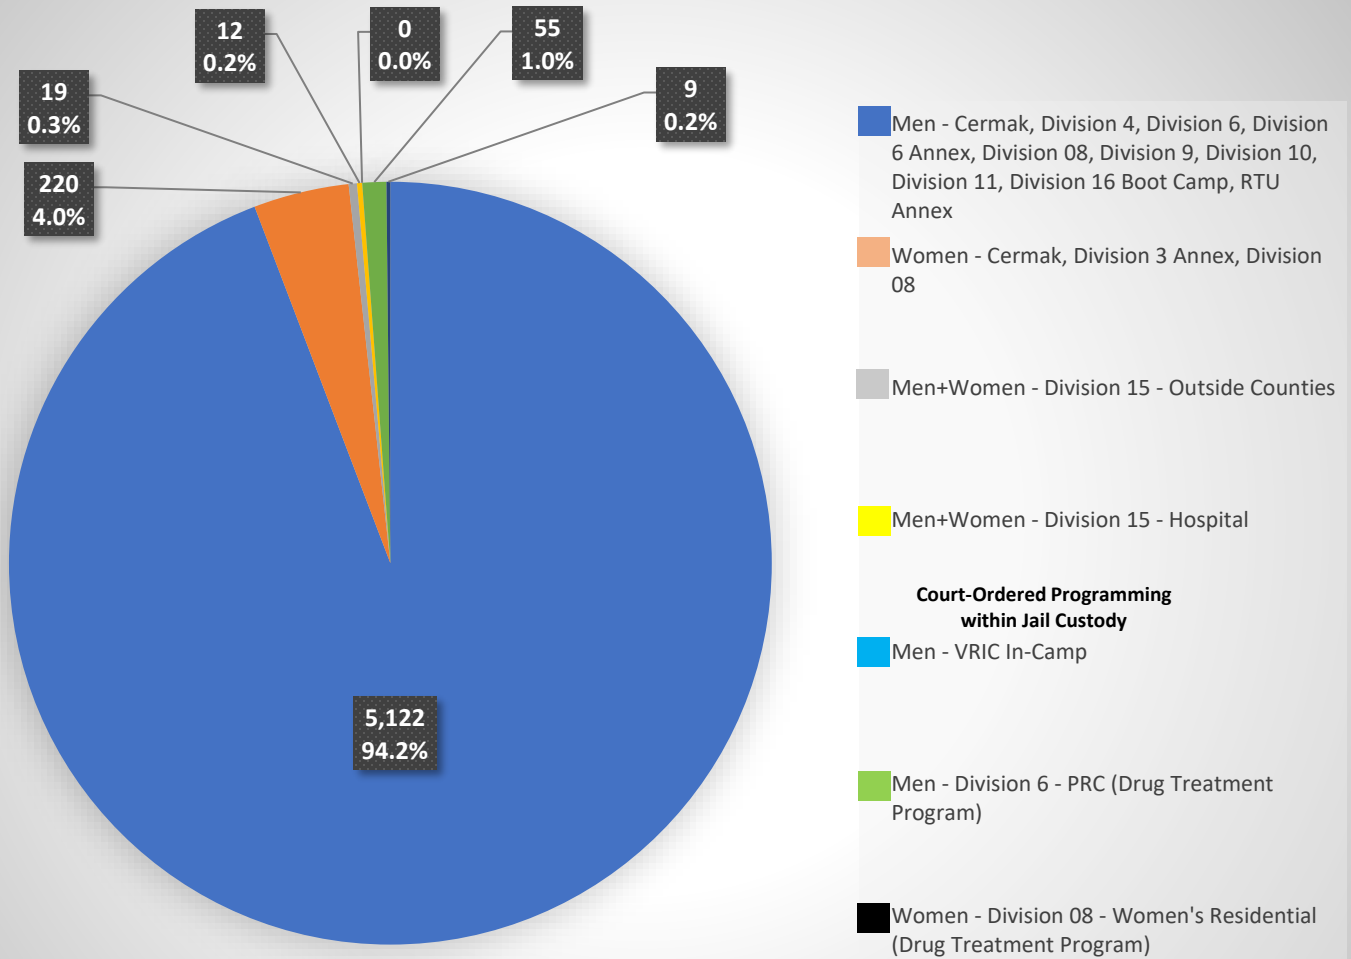

Sheriff's Daily Report

2/27/2021

Under the Custody of the Sheriff	
Total Male and Female	9,097
Jail Population	5,437
Community Corrections	3,660

Jail Population - Behind the Walls

Behind the Walls: Detainees that are physically housed under the Sheriff's custody 24 hours a day/7 days a week. This includes all populations listed on this chart - Divisional populations male & female, Outside Counties, Hospital, PRC, Women's Residential, & VRIC. Detainees in court-ordered treatment programs (PRC, Women's Residential, VRIC) are housed at CCDOC 24 hours a day/7 days week.

Sheriff's Daily Report

2/27/2021

CCSO Population Demographics

In Confinement

Gender Distribution

Race Distribution

Age Distribution

Community Corrections

Gender Distribution

Race Distribution

Age Distribution