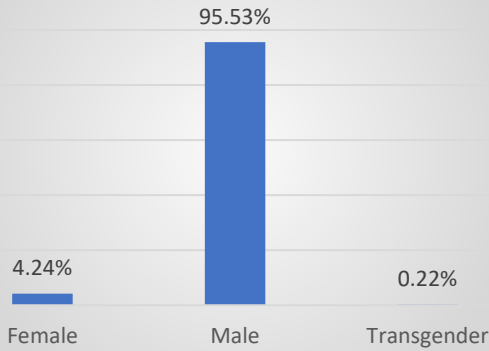

CCSO Population Demographics

In Confinement

Gender Distribution