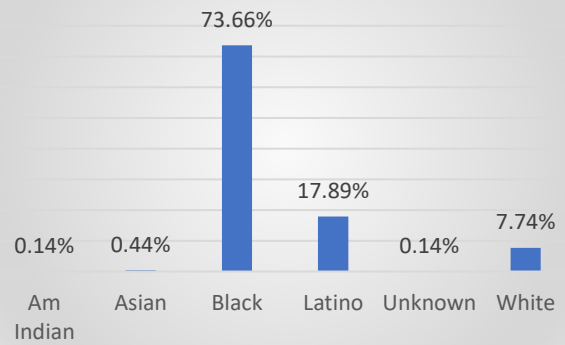

Sheriff's Daily Report

2/27/2021

Under the Custody of the Sheriff	
Total Male and Female	9,097
Jail Population	5,437
Community Corrections	3,660

Jail Population - Behind the Walls

Behind the Walls: Detainees that are physically housed under the Sheriff's custody 24 hours a day/7 days a week. This includes all populations listed on this chart - Divisional populations male & female, Outside Counties, Hospital, PRC, Women's Residential, & VRIC. Detainees in court-ordered treatment programs (PRC, Women's Residential, VRIC) are housed at CCDOC 24 hours a day/7 days week.

Sheriff's Daily Report

2/27/2021

CCSO Population Demographics

In Confinement

Gender Distribution

Race Distribution

Age Distribution

Community Corrections

Gender Distribution

Race Distribution

Age Distribution