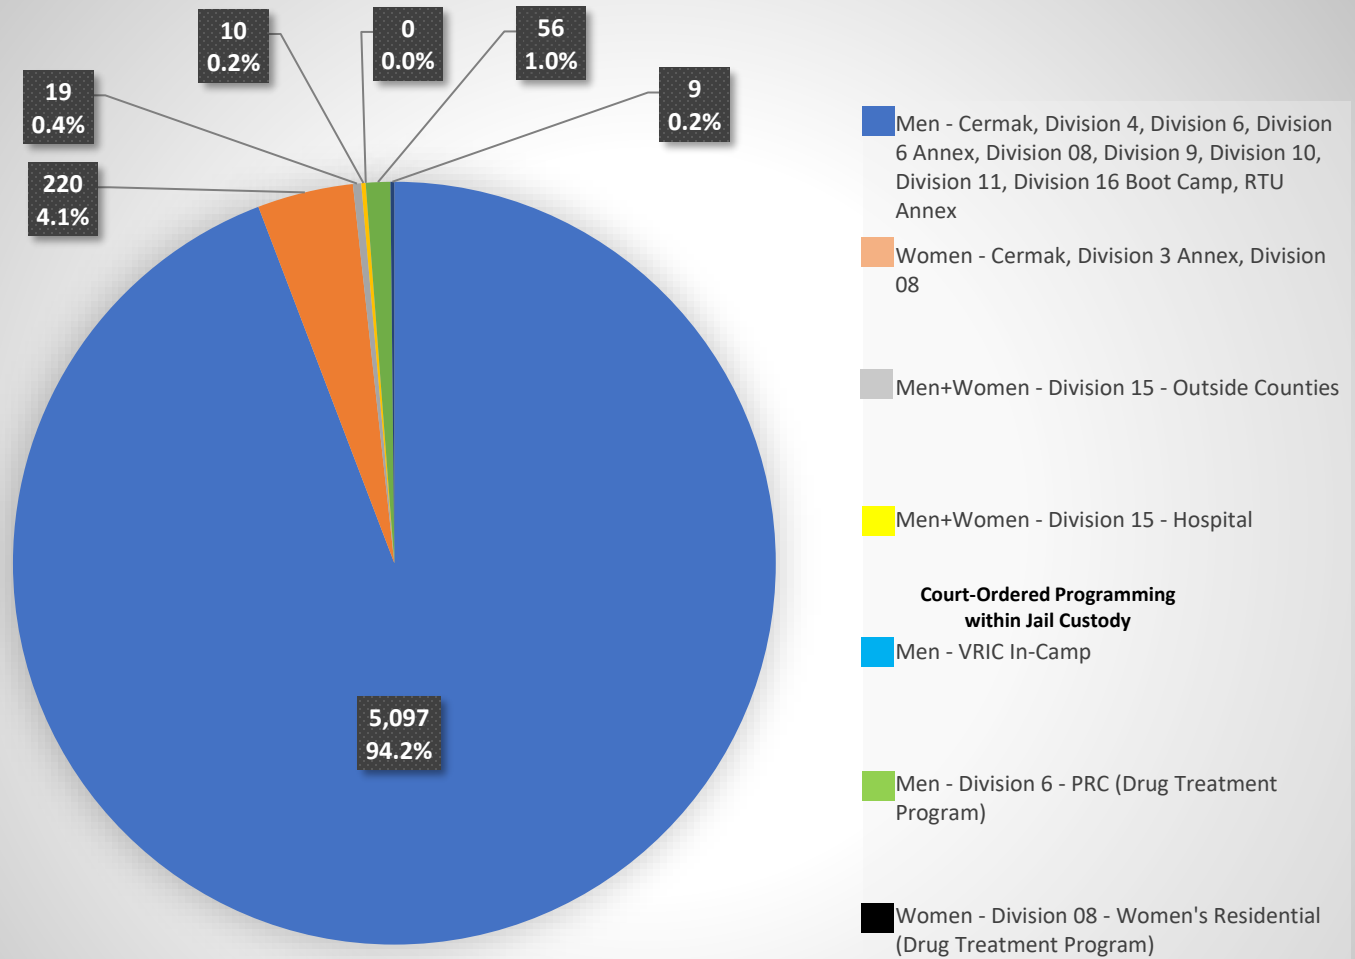

# Sheriff's Daily Report

2/26/2021

Under the Custody of the Sheriff	
Total Male and Female	9,076
Jail Population	5,411
Community Corrections	3,665

## Jail Population - Behind the Walls

Behind the Walls: Detainees that are physically housed under the Sheriff's custody 24 hours a day/7 days a week. This includes all populations listed on this chart - Divisional populations male & female, Outside Counties, Hospital, PRC, Women's Residential, & VRIC. Detainees in court-ordered treatment programs (PRC, Women's Residential, VRIC) are housed at CCDOC 24 hours a day/7 days week.

##### Race Distribution

##### Age Distribution