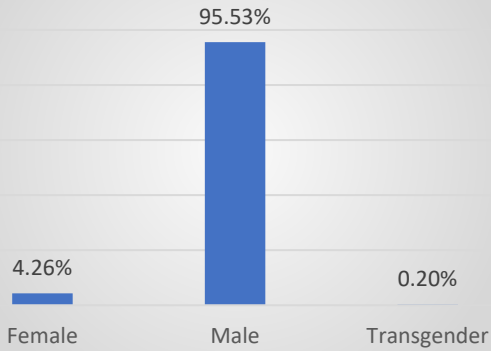

CCSO Population Demographics

In Confinement

Gender Distribution