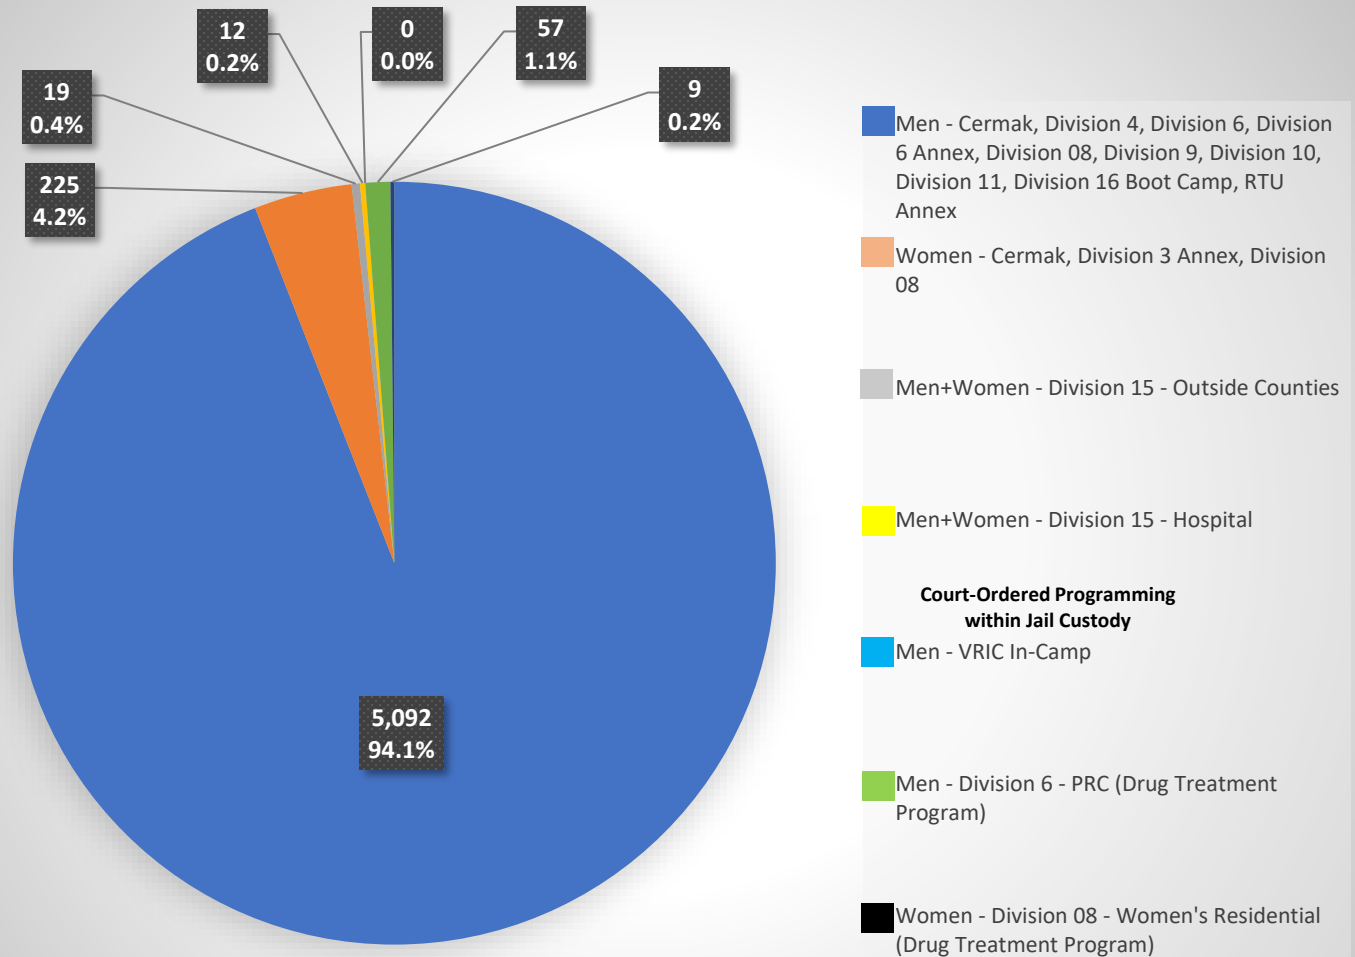

# Sheriff's Daily Report

2/25/2021

Under the Custody of the Sheriff	
<b>Total Male and Female</b>	<b>9,083</b>
Jail Population	5,414
Community Corrections	3,669

## Jail Population - Behind the Walls

Behind the Walls: Detainees that are physically housed under the Sheriff's custody 24 hours a day/7 days a week. This includes all populations listed on this chart - Divisional populations male & female, Outside Counties, Hospital, PRC, Women's Residential, & VRIC. Detainees in court-ordered treatment programs (PRC, Women's Residential, VRIC) are housed at CCDOC 24 hours a day/7 days week.

#### Race Distribution

#### Age Distribution