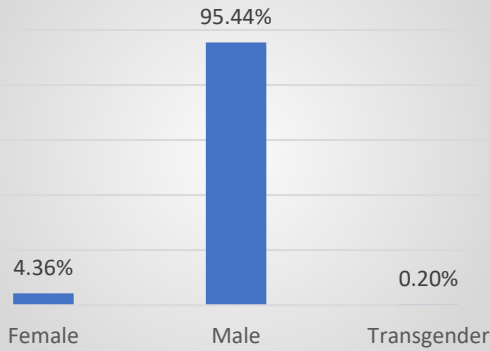

Sheriff's Daily Report

2/25/2021

CCSO Population Demographics

In Confinement

Gender Distribution