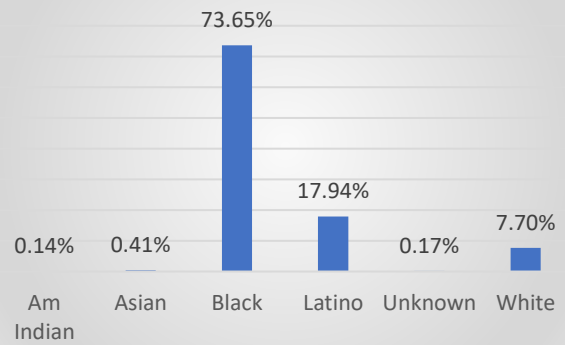

Sheriff's Daily Report

2/20/2021

Under the Custody of the Sheriff	
Total Male and Female	9,055
Jail Population	5,408
Community Corrections	3,647

Jail Population - Behind the Walls

Behind the Walls: Detainees that are physically housed under the Sheriff's custody 24 hours a day/7 days a week. This includes all populations listed on this chart - Divisional populations male & female, Outside Counties, Hospital, PRC, Women's Residential, & VRIC. Detainees in court-ordered treatment programs (PRC, Women's Residential, VRIC) are housed at CCDOC 24 hours a day/7 days week.

Sheriff's Daily Report

2/20/2021

CCSO Population Demographics

In Confinement

Gender Distribution

Race Distribution

Age Distribution

Community Corrections

Gender Distribution

Race Distribution

Age Distribution