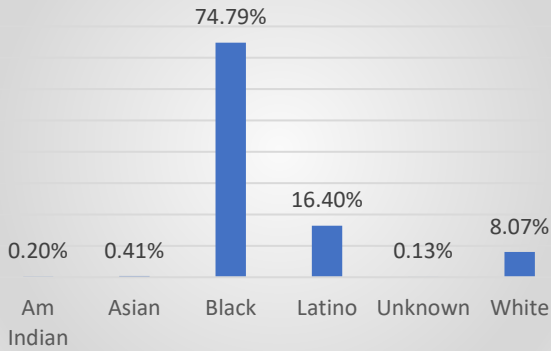

Sheriff's Daily Report

2/20/2021

Under the Custody of the Sheriff	
Total Male and Female	9,055
Jail Population	5,408
Community Corrections	3,647

Jail Population - Behind the Walls

Behind the Walls: Detainees that are physically housed under the Sheriff's custody 24 hours a day/7 days a week. This includes all populations listed on this chart - Divisional populations male & female, Outside Counties, Hospital, PRC, Women's Residential, & VRIC. Detainees in court-ordered treatment programs (PRC, Women's Residential, VRIC) are housed at CCDOC 24 hours a day/7 days week.

Sheriff's Daily Report

2/20/2021

CCSO Population Demographics

In Confinement

Gender Distribution

Race Distribution

Age Distribution

Community Corrections

Gender Distribution

Race Distribution

Age Distribution