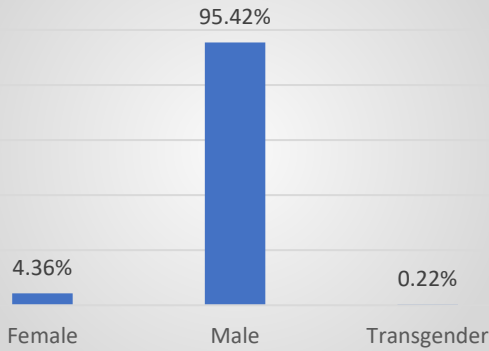

CCSO Population Demographics

In Confinement

Gender Distribution