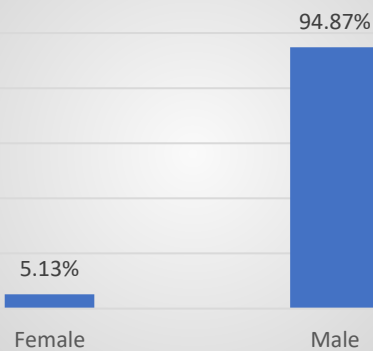

Sheriff's Daily Report

2/20/2021

Under the Custody of the Sheriff	
Total Male and Female	9,055
Jail Population	5,408
Community Corrections	3,647

Jail Population - Behind the Walls

Behind the Walls: Detainees that are physically housed under the Sheriff's custody 24 hours a day/7 days a week. This includes all populations listed on this chart - Divisional populations male & female, Outside Counties, Hospital, PRC, Women's Residential, & VRIC. Detainees in court-ordered treatment programs (PRC, Women's Residential, VRIC) are housed at CCDOC 24 hours a day/7 days week.

Sheriff's Daily Report

2/20/2021

CCSO Population Demographics

In Confinement

Gender Distribution

Race Distribution

Age Distribution

Community Corrections

Gender Distribution

Race Distribution

Age Distribution