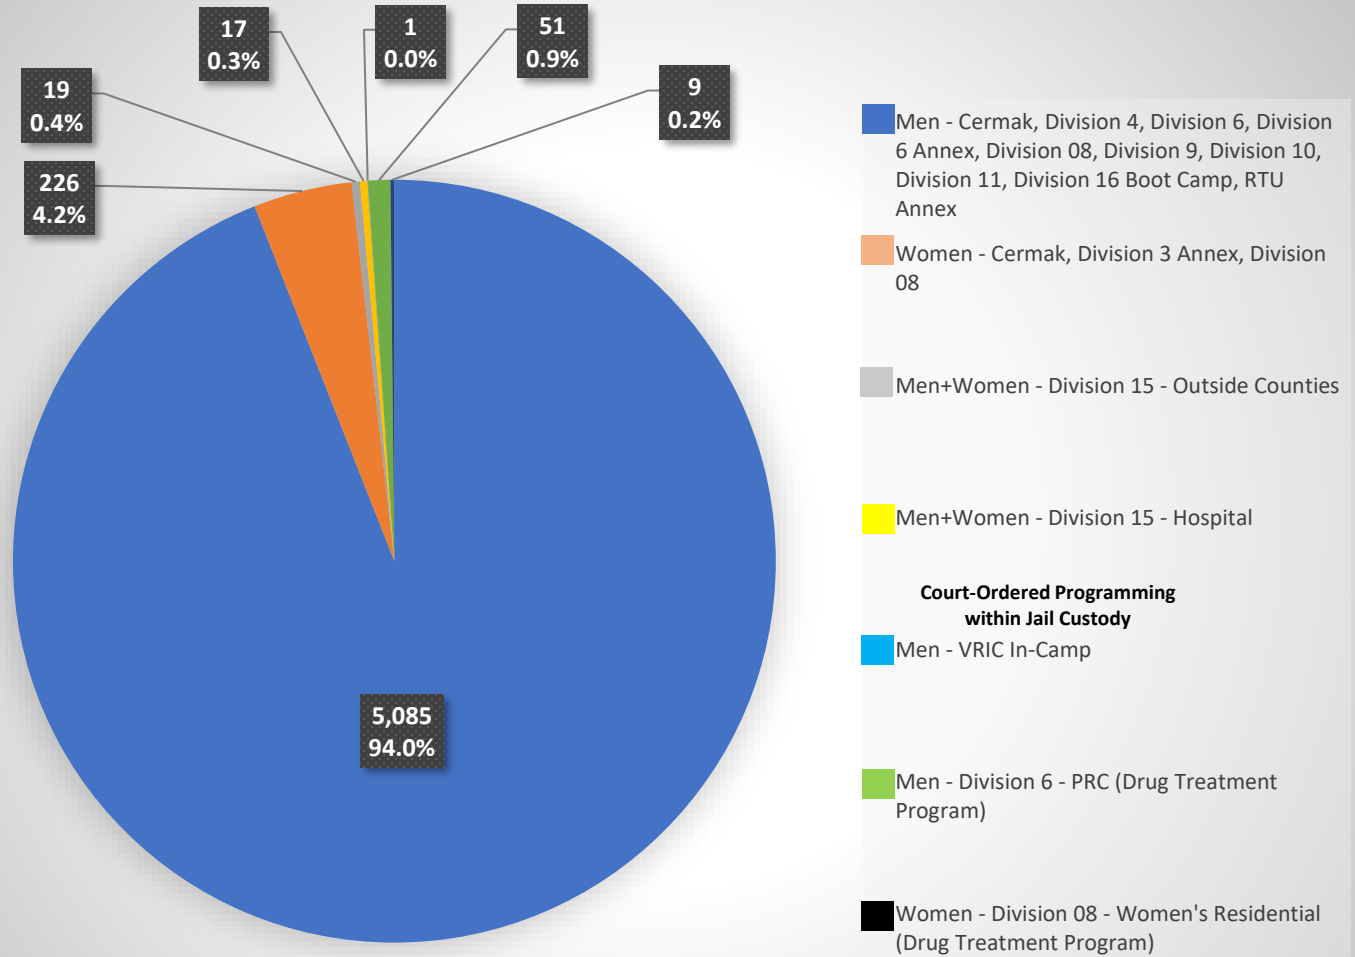

Sheriff's Daily Report

2/20/2021

Under the Custody of the Sheriff	
Total Male and Female	9,055
Jail Population	5,408
Community Corrections	3,647

Jail Population - Behind the Walls

Behind the Walls: Detainees that are physically housed under the Sheriff's custody 24 hours a day/7 days a week. This includes all populations listed on this chart - Divisional populations male & female, Outside Counties, Hospital, PRC, Women's Residential, & VRIC. Detainees in court-ordered treatment programs (PRC, Women's Residential, VRIC) are housed at CCDOC 24 hours a day/7 days week.

Sheriff's Daily Report

2/20/2021

CCSO Population Demographics

In Confinement

Gender Distribution

Race Distribution

Age Distribution

Community Corrections

Gender Distribution

Race Distribution

Age Distribution