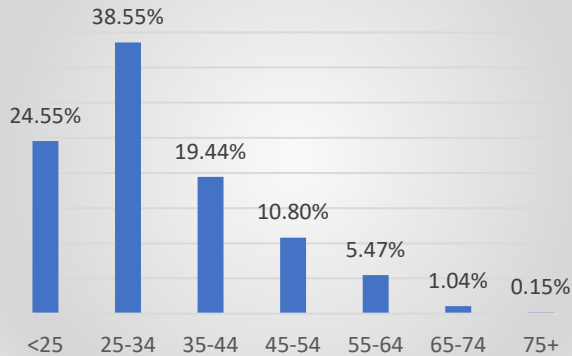

Sheriff's Daily Report

2/20/2021

Under the Custody of the Sheriff	
Total Male and Female	9,055
Jail Population	5,408
Community Corrections	3,647

Jail Population - Behind the Walls

Behind the Walls: Detainees that are physically housed under the Sheriff's custody 24 hours a day/7 days a week. This includes all populations listed on this chart - Divisional populations male & female, Outside Counties, Hospital, PRC, Women's Residential, & VRIC. Detainees in court-ordered treatment programs (PRC, Women's Residential, VRIC) are housed at CCDOC 24 hours a day/7 days week.

Sheriff's Daily Report

2/20/2021

CCSO Population Demographics

In Confinement

Gender Distribution

Race Distribution

Age Distribution

Community Corrections

Gender Distribution

Race Distribution

Age Distribution