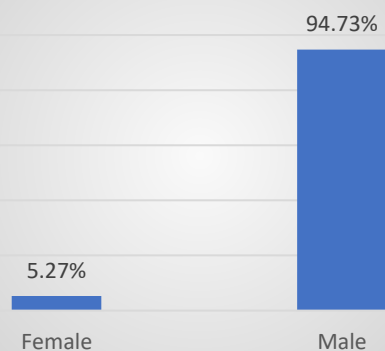

Sheriff's Daily Report

2/16/2021

Under the Custody of the Sheriff	
Total Male and Female	9,134
Jail Population	5,470
Community Corrections	3,664

Jail Population - Behind the Walls

Behind the Walls: Detainees that are physically housed under the Sheriff's custody 24 hours a day/7 days a week. This includes all populations listed on this chart - Divisional populations male & female, Outside Counties, Hospital, PRC, Women's Residential, & VRIC. Detainees in court-ordered treatment programs (PRC, Women's Residential, VRIC) are housed at CCDOC 24 hours a day/7 days week.

Sheriff's Daily Report

2/16/2021

CCSO Population Demographics

In Confinement

Gender Distribution

Race Distribution

Age Distribution

Community Corrections

Gender Distribution

Race Distribution

Age Distribution