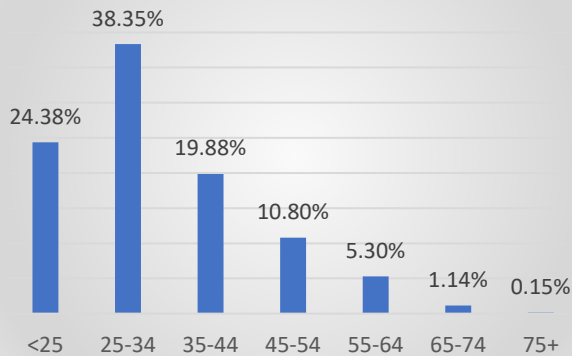

Sheriff's Daily Report

2/16/2021

Under the Custody of the Sheriff	
Total Male and Female	9,134
Jail Population	5,470
Community Corrections	3,664

Jail Population - Behind the Walls

Behind the Walls: Detainees that are physically housed under the Sheriff's custody 24 hours a day/7 days a week. This includes all populations listed on this chart - Divisional populations male & female, Outside Counties, Hospital, PRC, Women's Residential, & VRIC. Detainees in court-ordered treatment programs (PRC, Women's Residential, VRIC) are housed at CCDOC 24 hours a day/7 days week.

Sheriff's Daily Report

2/16/2021

CCSO Population Demographics

In Confinement

Gender Distribution

Race Distribution

Age Distribution

Community Corrections

Gender Distribution

Race Distribution

Age Distribution