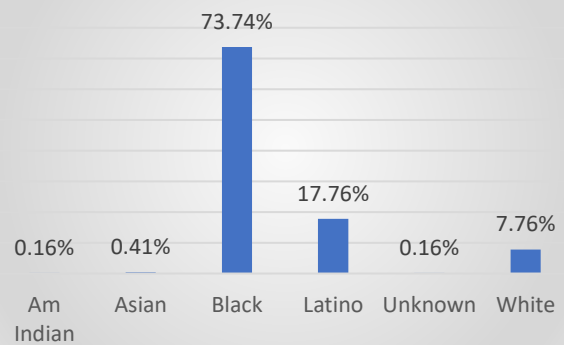

Sheriff's Daily Report

2/16/2021

Under the Custody of the Sheriff	
Total Male and Female	9,134
Jail Population	5,470
Community Corrections	3,664

Jail Population - Behind the Walls

Behind the Walls: Detainees that are physically housed under the Sheriff's custody 24 hours a day/7 days a week. This includes all populations listed on this chart - Divisional populations male & female, Outside Counties, Hospital, PRC, Women's Residential, & VRIC. Detainees in court-ordered treatment programs (PRC, Women's Residential, VRIC) are housed at CCDOC 24 hours a day/7 days week.

Sheriff's Daily Report

2/16/2021

CCSO Population Demographics

In Confinement

Gender Distribution

Race Distribution

Age Distribution

Community Corrections

Gender Distribution

Race Distribution

Age Distribution