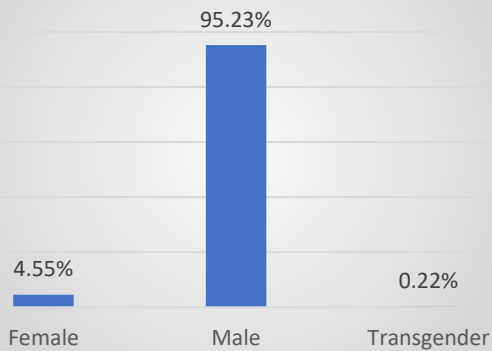

CCSO Population Demographics

In Confinement

Gender Distribution