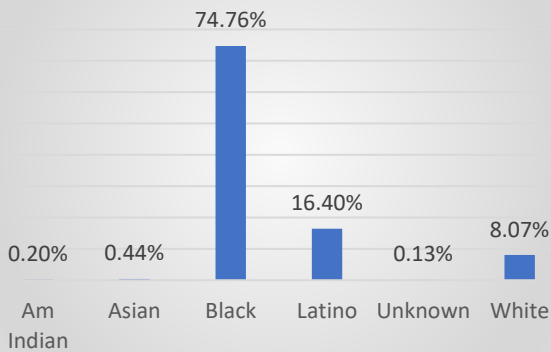

Sheriff's Daily Report

2/16/2021

Under the Custody of the Sheriff	
Total Male and Female	9,134
Jail Population	5,470
Community Corrections	3,664

Jail Population - Behind the Walls

Behind the Walls: Detainees that are physically housed under the Sheriff's custody 24 hours a day/7 days a week. This includes all populations listed on this chart - Divisional populations male & female, Outside Counties, Hospital, PRC, Women's Residential, & VRIC. Detainees in court-ordered treatment programs (PRC, Women's Residential, VRIC) are housed at CCDOC 24 hours a day/7 days week.

Sheriff's Daily Report

2/16/2021

CCSO Population Demographics

In Confinement

Gender Distribution

Race Distribution

Age Distribution

Community Corrections

Gender Distribution

Race Distribution

Age Distribution