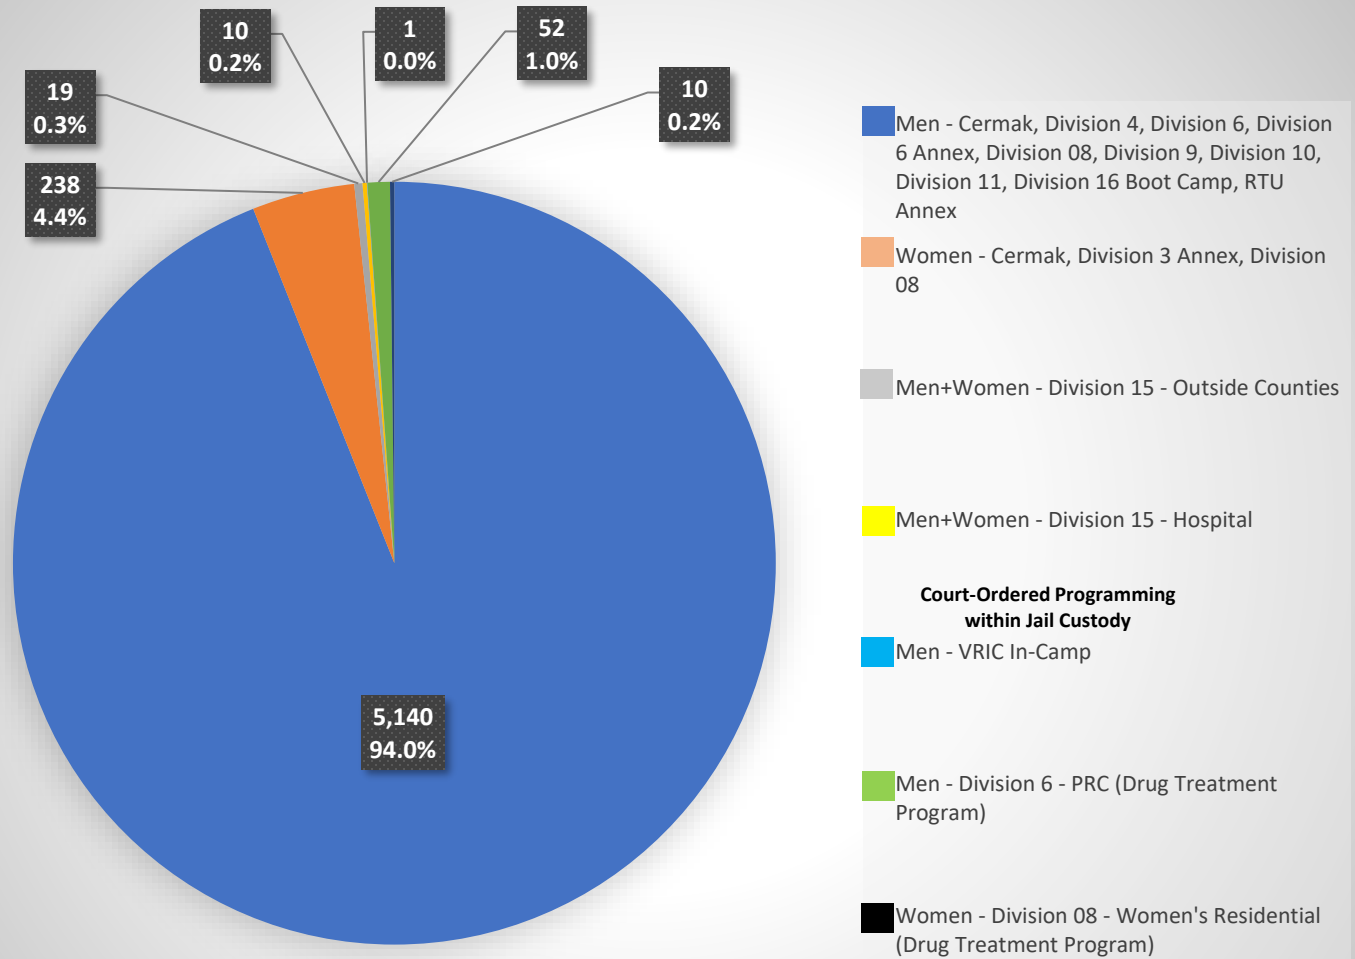

Sheriff's Daily Report

2/16/2021

Under the Custody of the Sheriff	
Total Male and Female	9,134
Jail Population	5,470
Community Corrections	3,664

Jail Population - Behind the Walls

Behind the Walls: Detainees that are physically housed under the Sheriff's custody 24 hours a day/7 days a week. This includes all populations listed on this chart - Divisional populations male & female, Outside Counties, Hospital, PRC, Women's Residential, & VRIC. Detainees in court-ordered treatment programs (PRC, Women's Residential, VRIC) are housed at CCDOC 24 hours a day/7 days week.

Sheriff's Daily Report

2/16/2021

CCSO Population Demographics

In Confinement

Gender Distribution

Race Distribution

Age Distribution

Community Corrections

Gender Distribution

Race Distribution

Age Distribution