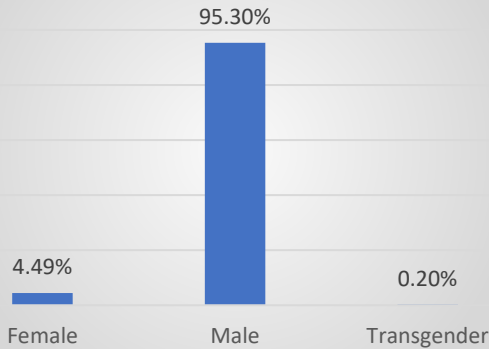

CCSO Population Demographics

In Confinement

Gender Distribution