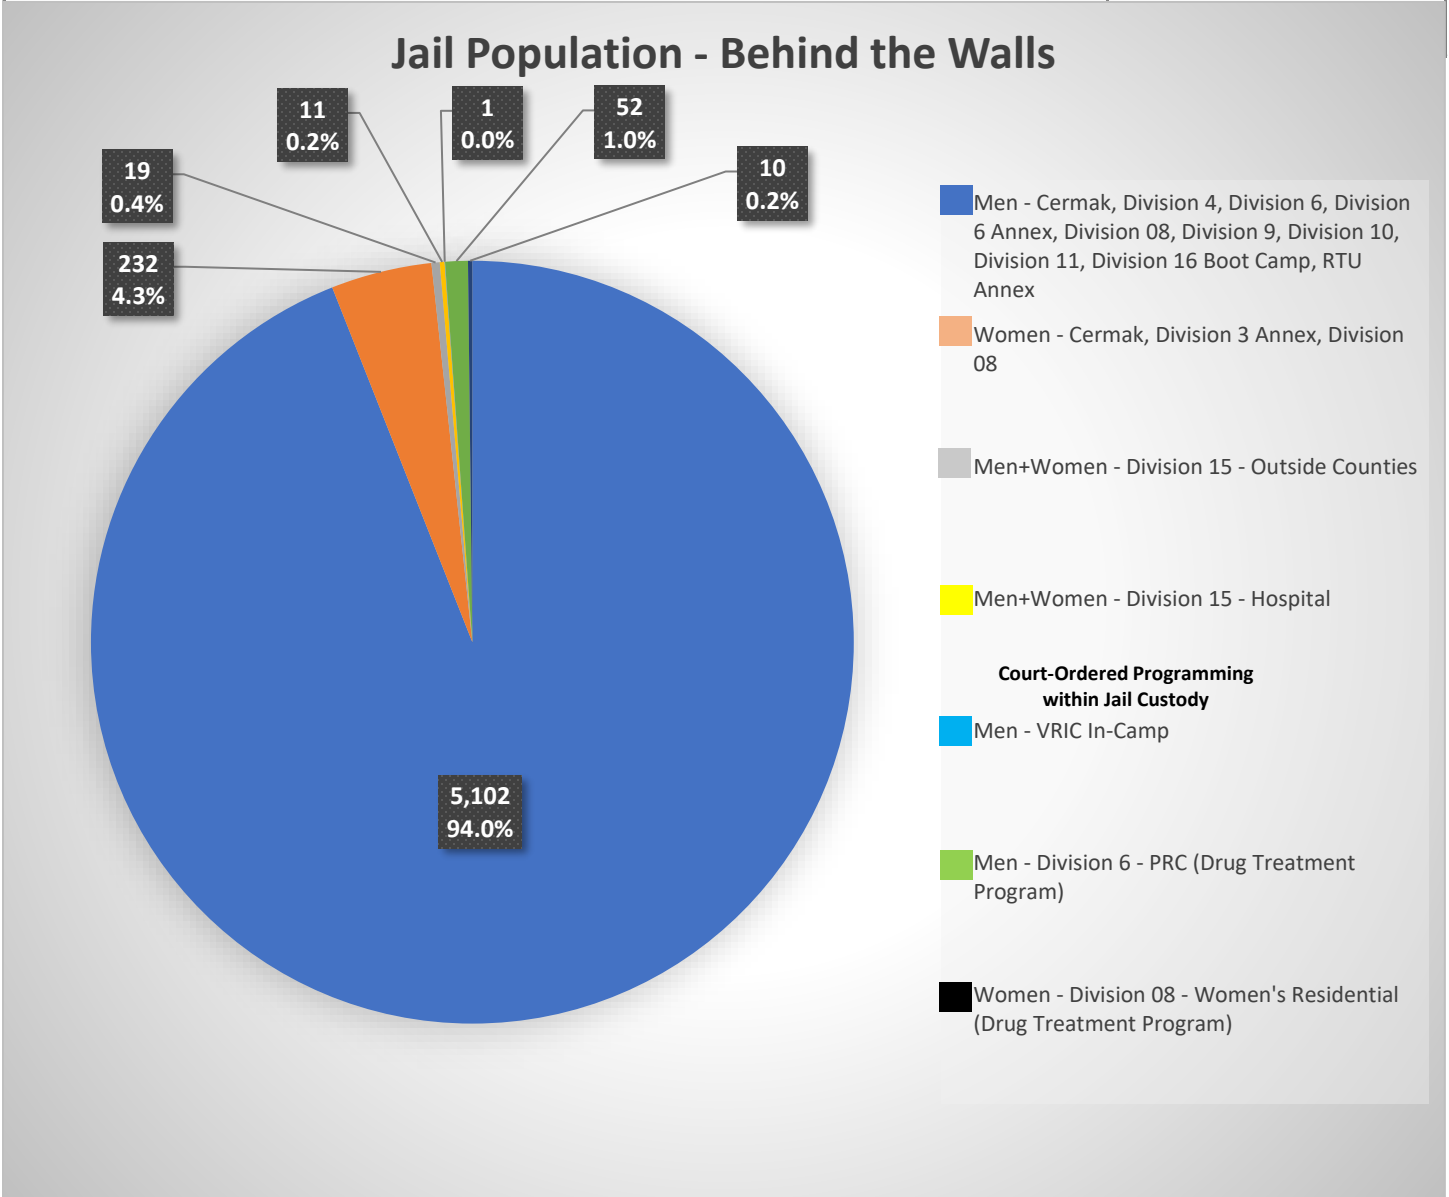

# Sheriff's Daily Report

## 2/14/2021

Under the Custody of the Sheriff	
Total Male and Female	<b>9,077</b>
Jail Population	5,427
Community Corrections	3,650

Behind the Walls: Detainees that are physically housed under the Sheriff's custody 24 hours a day/7 days a week. This includes all populations listed on this chart - Divisional populations male & female, Outside Counties, Hospital, PRC, Women's Residential, & VRIC. Detainees in court-ordered treatment programs (PRC, Women's Residential, VRIC) are housed at CCDOC 24 hours a day/7 days week.

#### Race Distribution

#### Age Distribution