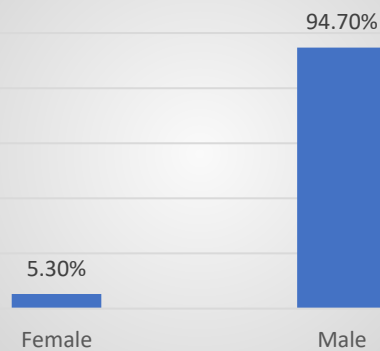

Sheriff's Daily Report

2/13/2021

Under the Custody of the Sheriff	
Total Male and Female	9,034
Jail Population	5,387
Community Corrections	3,647

Jail Population - Behind the Walls

Behind the Walls: Detainees that are physically housed under the Sheriff's custody 24 hours a day/7 days a week. This includes all populations listed on this chart - Divisional populations male & female, Outside Counties, Hospital, PRC, Women's Residential, & VRIC. Detainees in court-ordered treatment programs (PRC, Women's Residential, VRIC) are housed at CCDOC 24 hours a day/7 days week.

Sheriff's Daily Report

2/13/2021

CCSO Population Demographics

In Confinement

Gender Distribution

Race Distribution

Age Distribution

Community Corrections

Gender Distribution

Race Distribution

Age Distribution