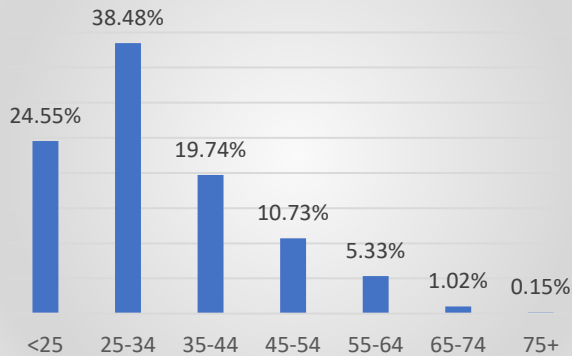

Sheriff's Daily Report

2/13/2021

Under the Custody of the Sheriff	
Total Male and Female	9,034
Jail Population	5,387
Community Corrections	3,647

Jail Population - Behind the Walls

Behind the Walls: Detainees that are physically housed under the Sheriff's custody 24 hours a day/7 days a week. This includes all populations listed on this chart - Divisional populations male & female, Outside Counties, Hospital, PRC, Women's Residential, & VRIC. Detainees in court-ordered treatment programs (PRC, Women's Residential, VRIC) are housed at CCDOC 24 hours a day/7 days week.

Sheriff's Daily Report

2/13/2021

CCSO Population Demographics

In Confinement

Gender Distribution

Race Distribution

Age Distribution

Community Corrections

Gender Distribution

Race Distribution

Age Distribution