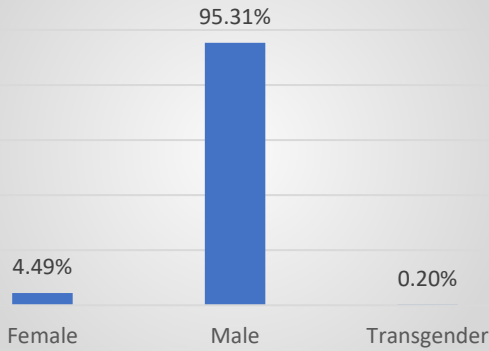

CCSO Population Demographics

In Confinement

Gender Distribution