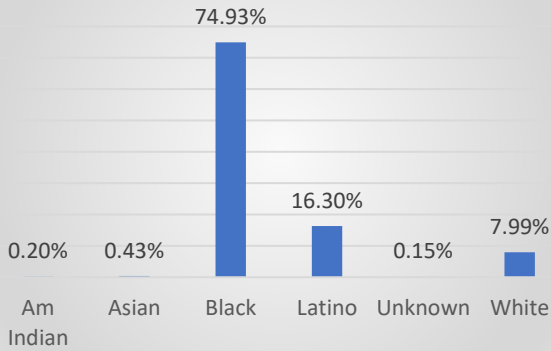

Sheriff's Daily Report

2/13/2021

Under the Custody of the Sheriff	
Total Male and Female	9,034
Jail Population	5,387
Community Corrections	3,647

Jail Population - Behind the Walls

Behind the Walls: Detainees that are physically housed under the Sheriff's custody 24 hours a day/7 days a week. This includes all populations listed on this chart - Divisional populations male & female, Outside Counties, Hospital, PRC, Women's Residential, & VRIC. Detainees in court-ordered treatment programs (PRC, Women's Residential, VRIC) are housed at CCDOC 24 hours a day/7 days week.

Sheriff's Daily Report

2/13/2021

CCSO Population Demographics

In Confinement

Gender Distribution

Race Distribution

Age Distribution

Community Corrections

Gender Distribution

Race Distribution

Age Distribution