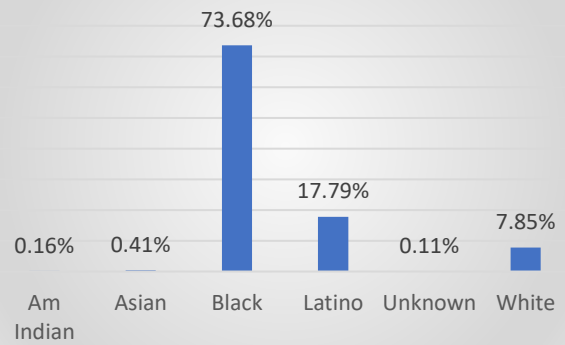

Sheriff's Daily Report

2/13/2021

Under the Custody of the Sheriff	
Total Male and Female	9,034
Jail Population	5,387
Community Corrections	3,647

Jail Population - Behind the Walls

Behind the Walls: Detainees that are physically housed under the Sheriff's custody 24 hours a day/7 days a week. This includes all populations listed on this chart - Divisional populations male & female, Outside Counties, Hospital, PRC, Women's Residential, & VRIC. Detainees in court-ordered treatment programs (PRC, Women's Residential, VRIC) are housed at CCDOC 24 hours a day/7 days week.

Sheriff's Daily Report

2/13/2021

CCSO Population Demographics

In Confinement

Gender Distribution

Race Distribution

Age Distribution

Community Corrections

Gender Distribution

Race Distribution

Age Distribution