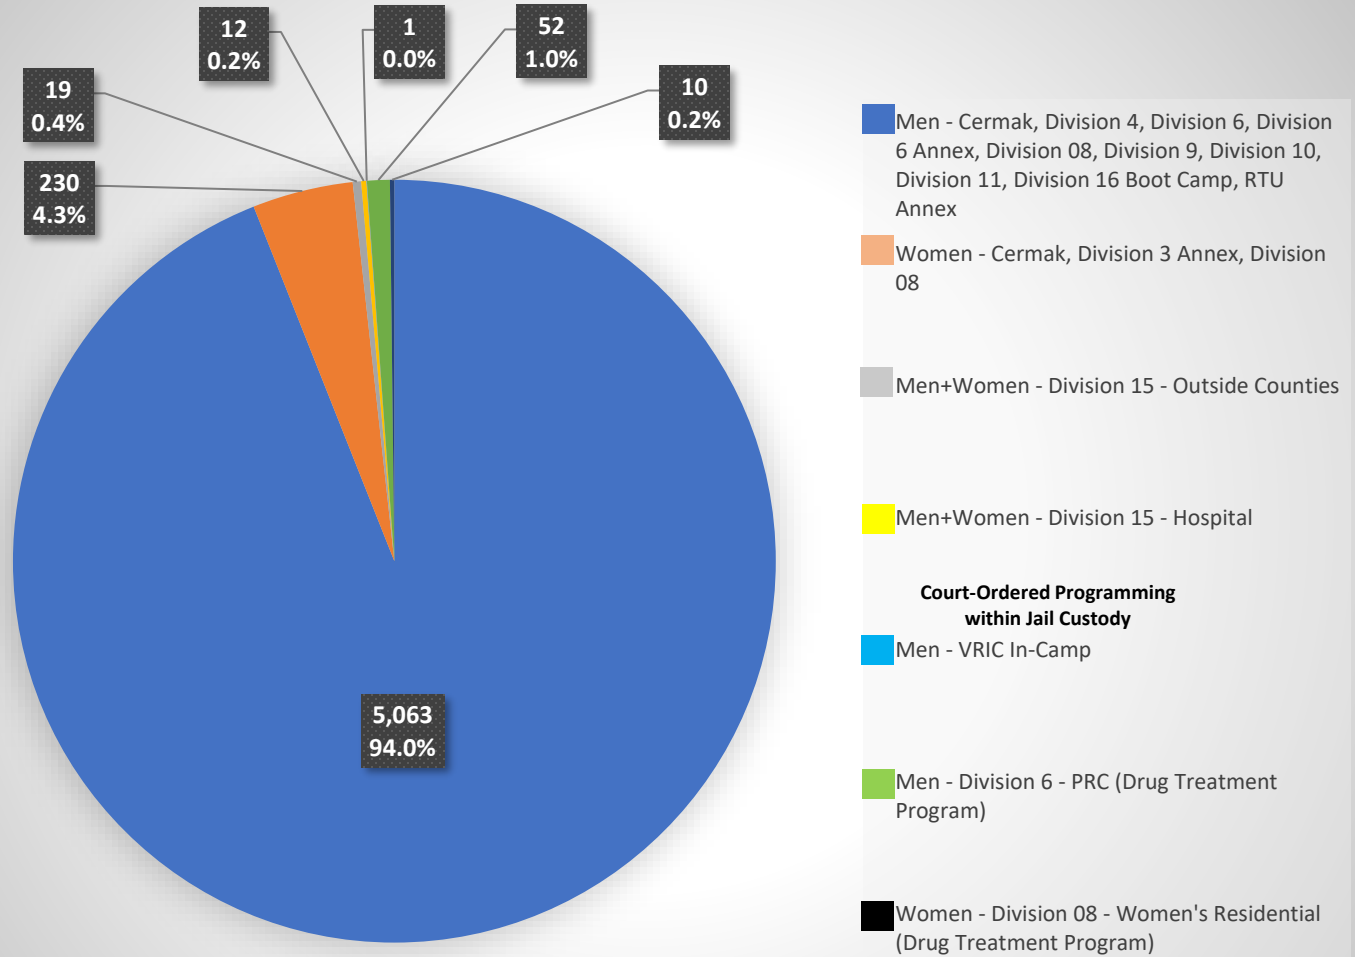

Sheriff's Daily Report

2/13/2021

Under the Custody of the Sheriff	
Total Male and Female	9,034
Jail Population	5,387
Community Corrections	3,647

Jail Population - Behind the Walls

Behind the Walls: Detainees that are physically housed under the Sheriff's custody 24 hours a day/7 days a week. This includes all populations listed on this chart - Divisional populations male & female, Outside Counties, Hospital, PRC, Women's Residential, & VRIC. Detainees in court-ordered treatment programs (PRC, Women's Residential, VRIC) are housed at CCDOC 24 hours a day/7 days week.

Sheriff's Daily Report

2/13/2021

CCSO Population Demographics

In Confinement

Gender Distribution

Race Distribution

Age Distribution

Community Corrections

Gender Distribution

Race Distribution

Age Distribution