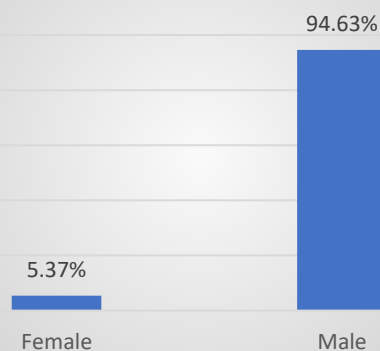

Sheriff's Daily Report

2/10/2021

Under the Custody of the Sheriff	
Total Male and Female	9,010
Jail Population	5,358
Community Corrections	3,652

Jail Population - Behind the Walls

Behind the Walls: Detainees that are physically housed under the Sheriff's custody 24 hours a day/7 days a week. This includes all populations listed on this chart - Divisional populations male & female, Outside Counties, Hospital, PRC, Women's Residential, & VRIC. Detainees in court-ordered treatment programs (PRC, Women's Residential, VRIC) are housed at CCDOC 24 hours a day/7 days week.

Sheriff's Daily Report

2/10/2021

CCSO Population Demographics

In Confinement

Gender Distribution

Race Distribution

Age Distribution

Community Corrections

Gender Distribution

Race Distribution

Age Distribution