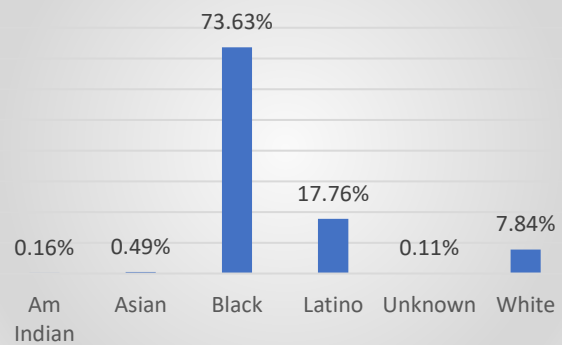

Sheriff's Daily Report

2/10/2021

Under the Custody of the Sheriff	
Total Male and Female	9,010
Jail Population	5,358
Community Corrections	3,652

Jail Population - Behind the Walls

Behind the Walls: Detainees that are physically housed under the Sheriff's custody 24 hours a day/7 days a week. This includes all populations listed on this chart - Divisional populations male & female, Outside Counties, Hospital, PRC, Women's Residential, & VRIC. Detainees in court-ordered treatment programs (PRC, Women's Residential, VRIC) are housed at CCDOC 24 hours a day/7 days week.

Sheriff's Daily Report

2/10/2021

CCSO Population Demographics

In Confinement

Gender Distribution

Race Distribution

Age Distribution

Community Corrections

Gender Distribution

Race Distribution

Age Distribution