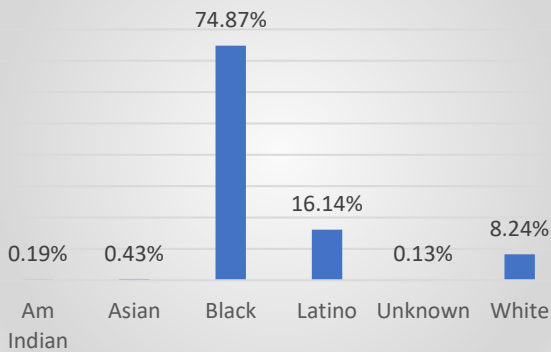

Sheriff's Daily Report

2/10/2021

Under the Custody of the Sheriff	
Total Male and Female	9,010
Jail Population	5,358
Community Corrections	3,652

Jail Population - Behind the Walls

Behind the Walls: Detainees that are physically housed under the Sheriff's custody 24 hours a day/7 days a week. This includes all populations listed on this chart - Divisional populations male & female, Outside Counties, Hospital, PRC, Women's Residential, & VRIC. Detainees in court-ordered treatment programs (PRC, Women's Residential, VRIC) are housed at CCDOC 24 hours a day/7 days week.

Sheriff's Daily Report

2/10/2021

CCSO Population Demographics

In Confinement

Gender Distribution

Race Distribution

Age Distribution

Community Corrections

Gender Distribution

Race Distribution

Age Distribution