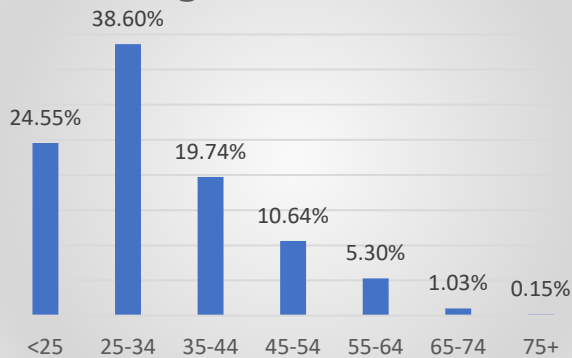

Sheriff's Daily Report

2/10/2021

Under the Custody of the Sheriff	
Total Male and Female	9,010
Jail Population	5,358
Community Corrections	3,652

Jail Population - Behind the Walls

Behind the Walls: Detainees that are physically housed under the Sheriff's custody 24 hours a day/7 days a week. This includes all populations listed on this chart - Divisional populations male & female, Outside Counties, Hospital, PRC, Women's Residential, & VRIC. Detainees in court-ordered treatment programs (PRC, Women's Residential, VRIC) are housed at CCDOC 24 hours a day/7 days week.

Sheriff's Daily Report

2/10/2021

CCSO Population Demographics

In Confinement

Gender Distribution

Race Distribution

Age Distribution

Community Corrections

Gender Distribution

Race Distribution

Age Distribution