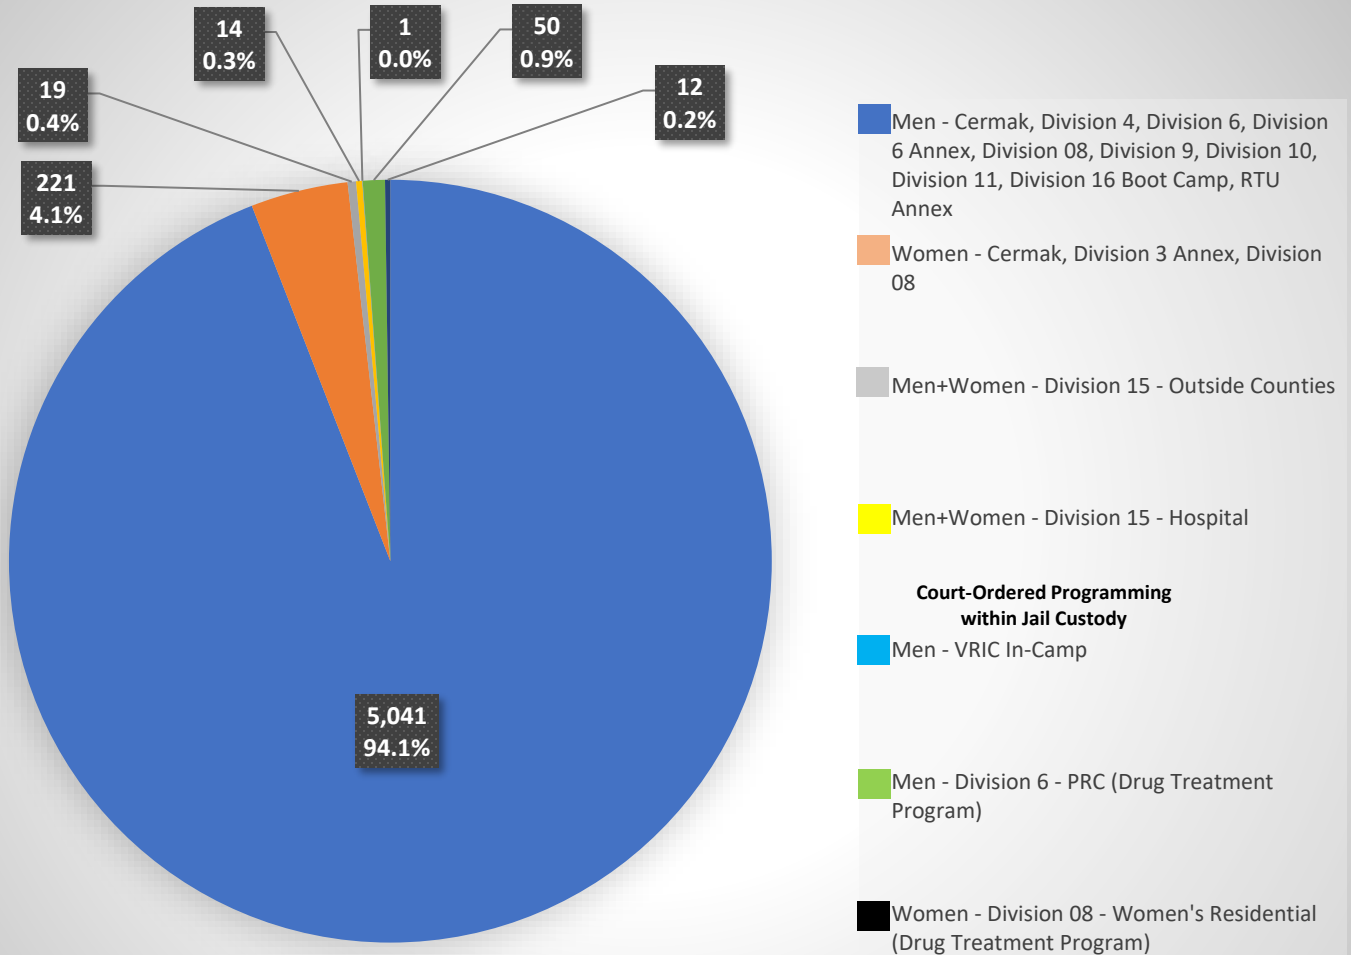

Sheriff's Daily Report

2/10/2021

Under the Custody of the Sheriff	
Total Male and Female	9,010
Jail Population	5,358
Community Corrections	3,652

Jail Population - Behind the Walls

Behind the Walls: Detainees that are physically housed under the Sheriff's custody 24 hours a day/7 days a week. This includes all populations listed on this chart - Divisional populations male & female, Outside Counties, Hospital, PRC, Women's Residential, & VRIC. Detainees in court-ordered treatment programs (PRC, Women's Residential, VRIC) are housed at CCDOC 24 hours a day/7 days week.

Sheriff's Daily Report

2/10/2021

CCSO Population Demographics

In Confinement

Gender Distribution

Race Distribution

Age Distribution

Community Corrections

Gender Distribution

Race Distribution

Age Distribution