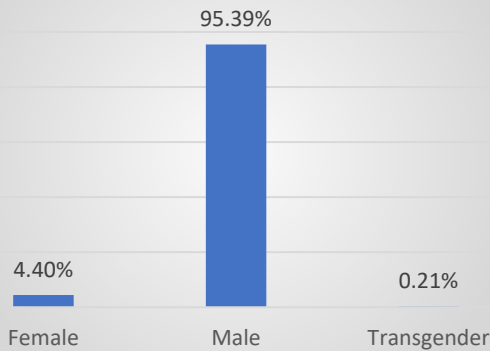

Sheriff's Daily Report

2/10/2021

CCSO Population Demographics

In Confinement

Gender Distribution