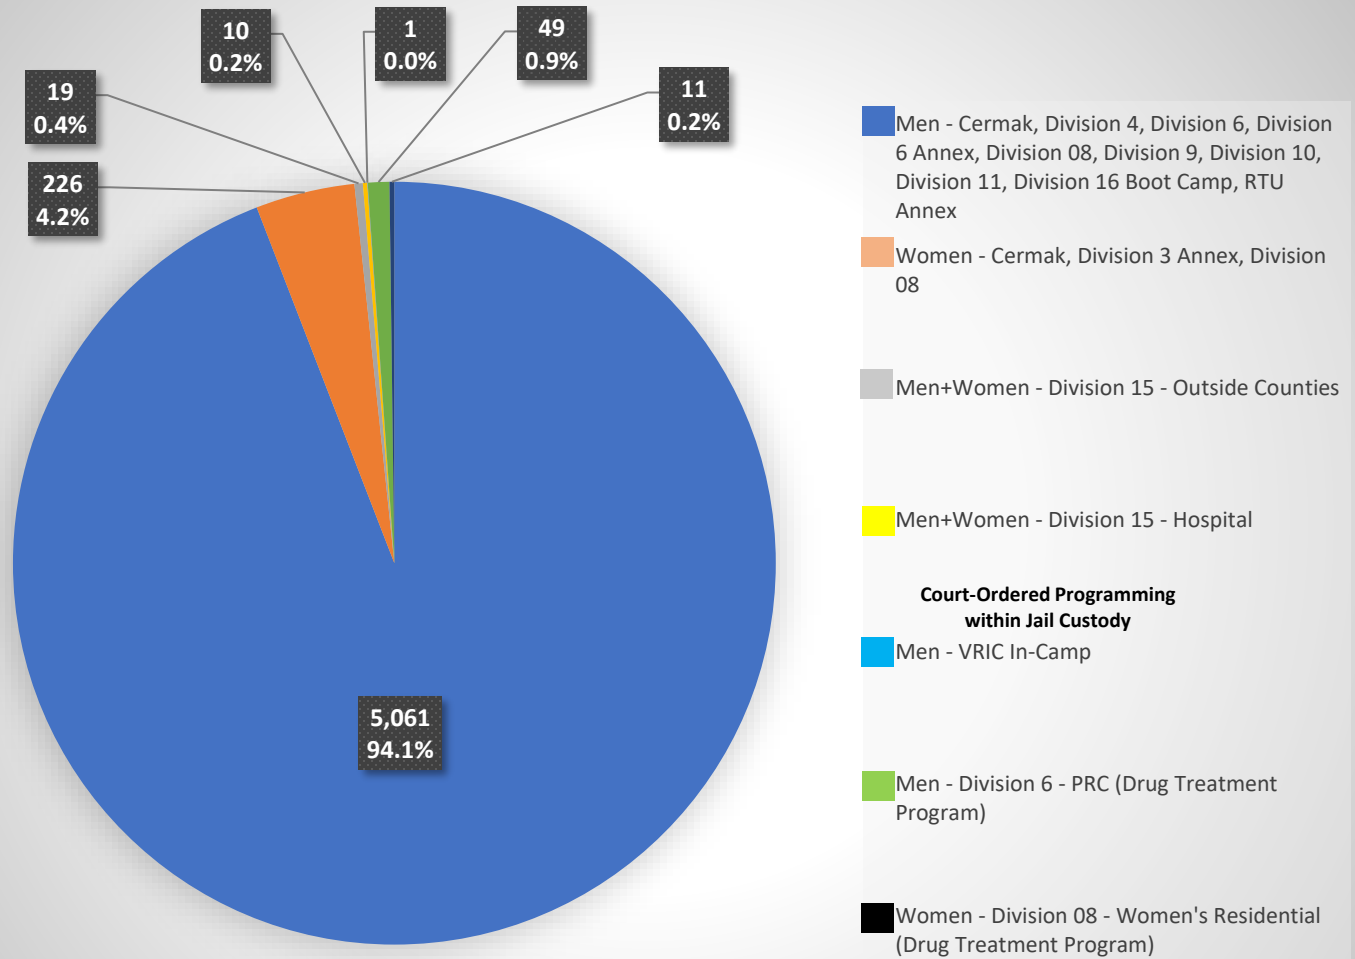

Sheriff's Daily Report

2/8/2021

Under the Custody of the Sheriff	
Total Male and Female	9,051
Jail Population	5,377
Community Corrections	3,674

Jail Population - Behind the Walls

Behind the Walls: Detainees that are physically housed under the Sheriff's custody 24 hours a day/7 days a week. This includes all populations listed on this chart - Divisional populations male & female, Outside Counties, Hospital, PRC, Women's Residential, & VRIC. Detainees in court-ordered treatment programs (PRC, Women's Residential, VRIC) are housed at CCDOC 24 hours a day/7 days week.

Sheriff's Daily Report

2/8/2021

CCSO Population Demographics

In Confinement

Gender Distribution

Race Distribution

Age Distribution

Community Corrections

Gender Distribution

Race Distribution

Age Distribution