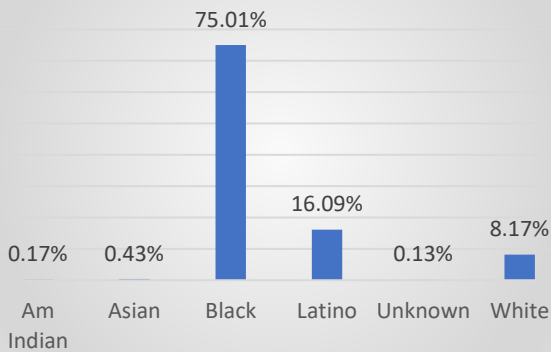

Sheriff's Daily Report

2/8/2021

Under the Custody of the Sheriff	
Total Male and Female	9,051
Jail Population	5,377
Community Corrections	3,674

Jail Population - Behind the Walls

Behind the Walls: Detainees that are physically housed under the Sheriff's custody 24 hours a day/7 days a week. This includes all populations listed on this chart - Divisional populations male & female, Outside Counties, Hospital, PRC, Women's Residential, & VRIC. Detainees in court-ordered treatment programs (PRC, Women's Residential, VRIC) are housed at CCDOC 24 hours a day/7 days week.

Sheriff's Daily Report

2/8/2021

CCSO Population Demographics

In Confinement

Gender Distribution

Race Distribution

Age Distribution

Community Corrections

Gender Distribution

Race Distribution

Age Distribution