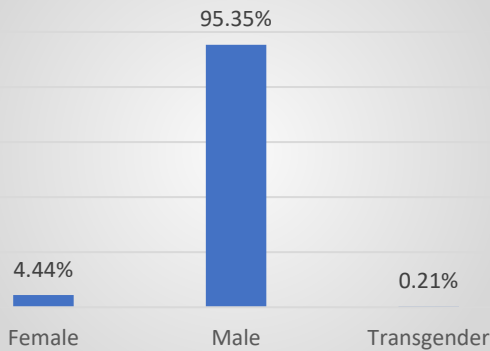

Sheriff's Daily Report

2/8/2021

CCSO Population Demographics

In Confinement

Gender Distribution