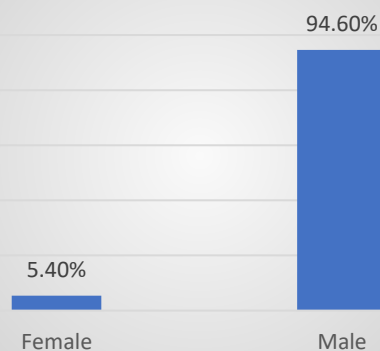

Sheriff's Daily Report

2/8/2021

Under the Custody of the Sheriff	
Total Male and Female	9,051
Jail Population	5,377
Community Corrections	3,674

Jail Population - Behind the Walls

Behind the Walls: Detainees that are physically housed under the Sheriff's custody 24 hours a day/7 days a week. This includes all populations listed on this chart - Divisional populations male & female, Outside Counties, Hospital, PRC, Women's Residential, & VRIC. Detainees in court-ordered treatment programs (PRC, Women's Residential, VRIC) are housed at CCDOC 24 hours a day/7 days week.

Sheriff's Daily Report

2/8/2021

CCSO Population Demographics

In Confinement

Gender Distribution

Race Distribution

Age Distribution

Community Corrections

Gender Distribution

Race Distribution

Age Distribution