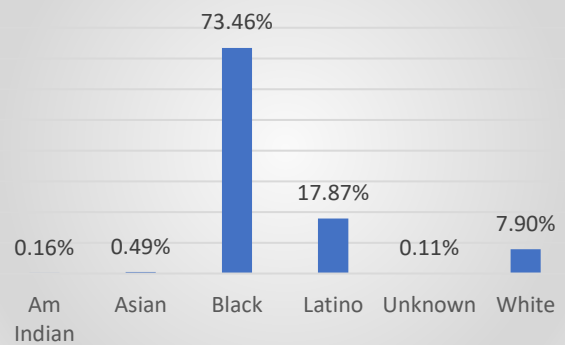

Sheriff's Daily Report

2/8/2021

Under the Custody of the Sheriff	
Total Male and Female	9,051
Jail Population	5,377
Community Corrections	3,674

Jail Population - Behind the Walls

Behind the Walls: Detainees that are physically housed under the Sheriff's custody 24 hours a day/7 days a week. This includes all populations listed on this chart - Divisional populations male & female, Outside Counties, Hospital, PRC, Women's Residential, & VRIC. Detainees in court-ordered treatment programs (PRC, Women's Residential, VRIC) are housed at CCDOC 24 hours a day/7 days week.

Sheriff's Daily Report

2/8/2021

CCSO Population Demographics

In Confinement

Gender Distribution

Race Distribution

Age Distribution

Community Corrections

Gender Distribution

Race Distribution

Age Distribution