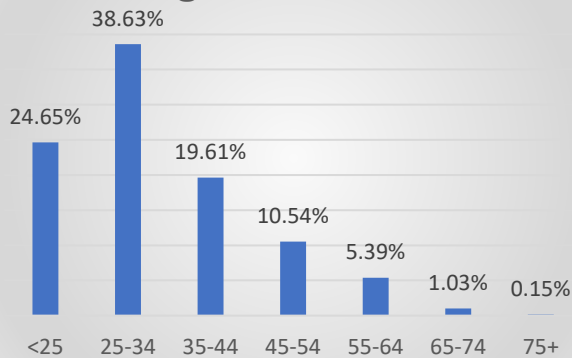

Sheriff's Daily Report

2/8/2021

Under the Custody of the Sheriff	
Total Male and Female	9,051
Jail Population	5,377
Community Corrections	3,674

Jail Population - Behind the Walls

Behind the Walls: Detainees that are physically housed under the Sheriff's custody 24 hours a day/7 days a week. This includes all populations listed on this chart - Divisional populations male & female, Outside Counties, Hospital, PRC, Women's Residential, & VRIC. Detainees in court-ordered treatment programs (PRC, Women's Residential, VRIC) are housed at CCDOC 24 hours a day/7 days week.

Sheriff's Daily Report

2/8/2021

CCSO Population Demographics

In Confinement

Gender Distribution

Race Distribution

Age Distribution

Community Corrections

Gender Distribution

Race Distribution

Age Distribution