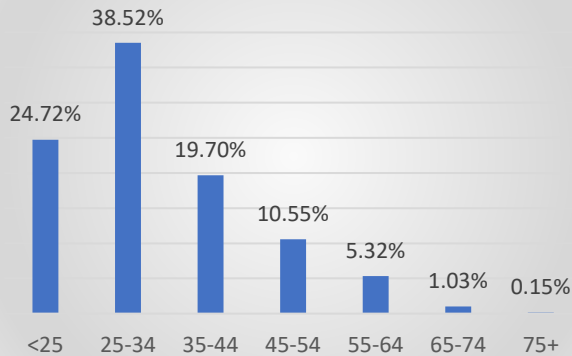

Sheriff's Daily Report

2/7/2021

Under the Custody of the Sheriff	
Total Male and Female	9,014
Jail Population	5,353
Community Corrections	3,661

Jail Population - Behind the Walls

Behind the Walls: Detainees that are physically housed under the Sheriff's custody 24 hours a day/7 days a week. This includes all populations listed on this chart - Divisional populations male & female, Outside Counties, Hospital, PRC, Women's Residential, & VRIC. Detainees in court-ordered treatment programs (PRC, Women's Residential, VRIC) are housed at CCDOC 24 hours a day/7 days week.

Sheriff's Daily Report

2/7/2021

CCSO Population Demographics

In Confinement

Gender Distribution

Race Distribution

Age Distribution

Community Corrections

Gender Distribution

Race Distribution

Age Distribution