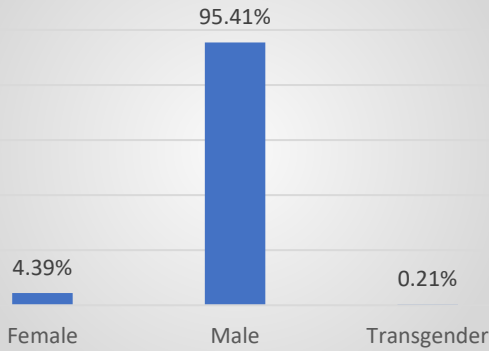

CCSO Population Demographics

In Confinement

Gender Distribution