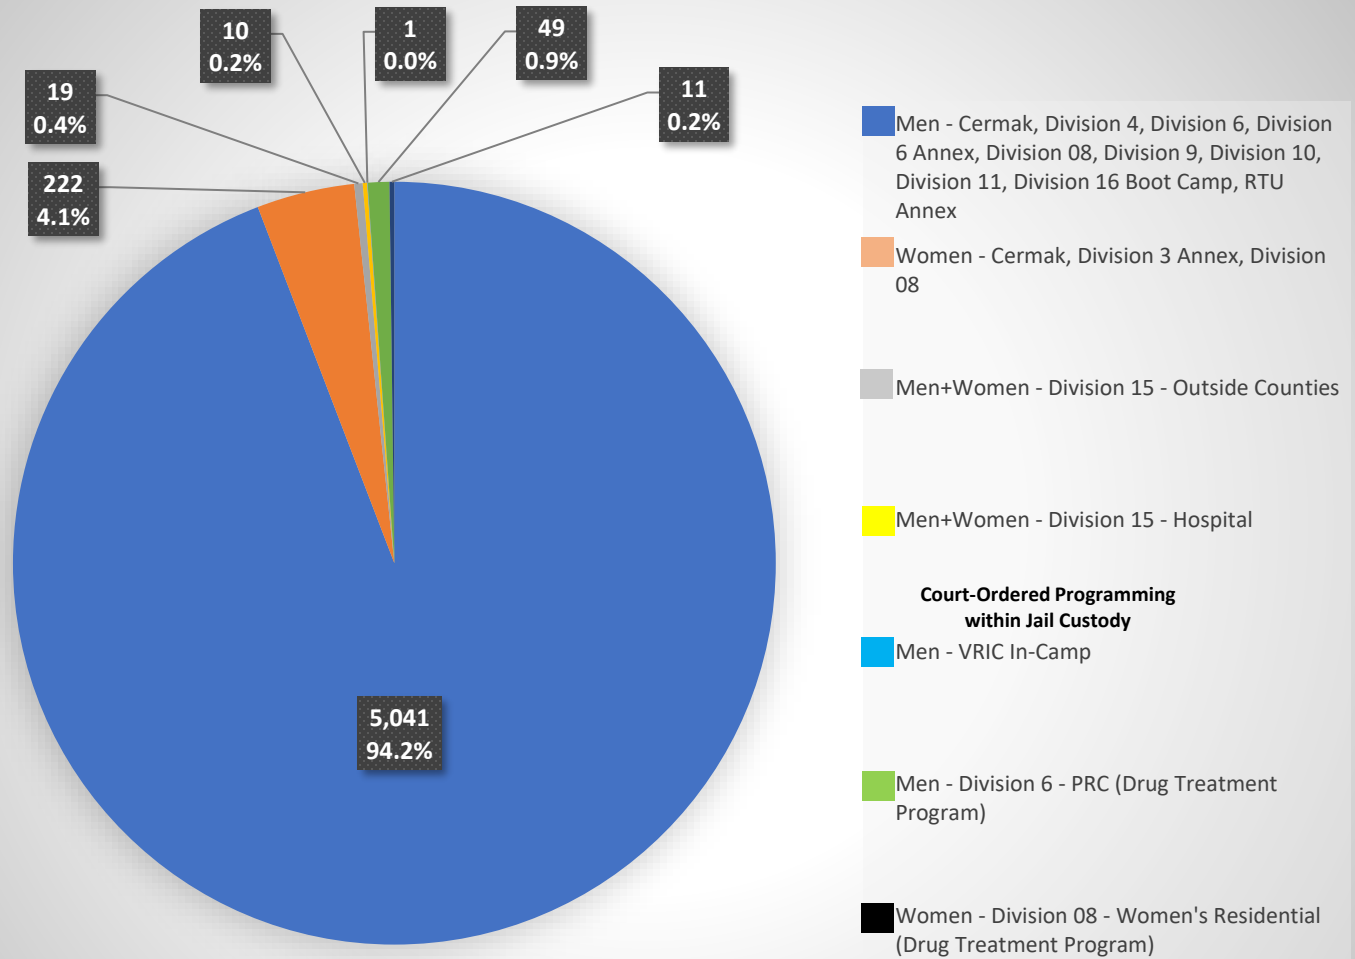

Sheriff's Daily Report

2/7/2021

Under the Custody of the Sheriff	
Total Male and Female	9,014
Jail Population	5,353
Community Corrections	3,661

Jail Population - Behind the Walls

Behind the Walls: Detainees that are physically housed under the Sheriff's custody 24 hours a day/7 days a week. This includes all populations listed on this chart - Divisional populations male & female, Outside Counties, Hospital, PRC, Women's Residential, & VRIC. Detainees in court-ordered treatment programs (PRC, Women's Residential, VRIC) are housed at CCDOC 24 hours a day/7 days week.

Sheriff's Daily Report

2/7/2021

CCSO Population Demographics

In Confinement

Gender Distribution

Race Distribution

Age Distribution

Community Corrections

Gender Distribution

Race Distribution

Age Distribution