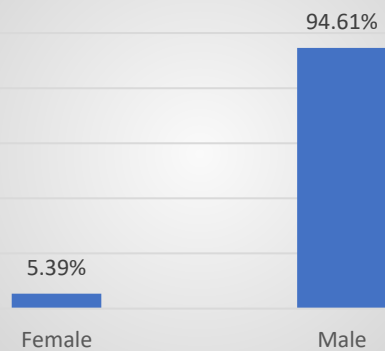

Sheriff's Daily Report

2/7/2021

Under the Custody of the Sheriff	
Total Male and Female	9,014
Jail Population	5,353
Community Corrections	3,661

Jail Population - Behind the Walls

Behind the Walls: Detainees that are physically housed under the Sheriff's custody 24 hours a day/7 days a week. This includes all populations listed on this chart - Divisional populations male & female, Outside Counties, Hospital, PRC, Women's Residential, & VRIC. Detainees in court-ordered treatment programs (PRC, Women's Residential, VRIC) are housed at CCDOC 24 hours a day/7 days week.

Sheriff's Daily Report

2/7/2021

CCSO Population Demographics

In Confinement

Gender Distribution

Race Distribution

Age Distribution

Community Corrections

Gender Distribution

Race Distribution

Age Distribution