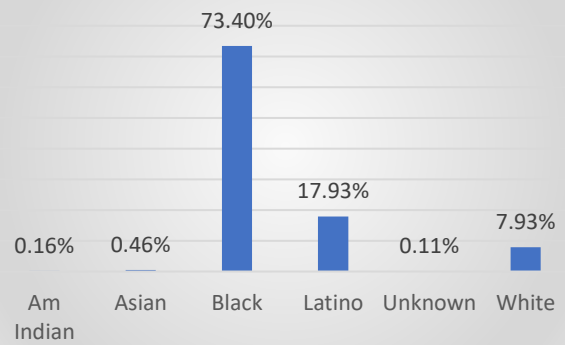

Sheriff's Daily Report

2/7/2021

Under the Custody of the Sheriff	
Total Male and Female	9,014
Jail Population	5,353
Community Corrections	3,661

Jail Population - Behind the Walls

Behind the Walls: Detainees that are physically housed under the Sheriff's custody 24 hours a day/7 days a week. This includes all populations listed on this chart - Divisional populations male & female, Outside Counties, Hospital, PRC, Women's Residential, & VRIC. Detainees in court-ordered treatment programs (PRC, Women's Residential, VRIC) are housed at CCDOC 24 hours a day/7 days week.

Sheriff's Daily Report

2/7/2021

CCSO Population Demographics

In Confinement

Gender Distribution

Race Distribution

Age Distribution

Community Corrections

Gender Distribution

Race Distribution

Age Distribution