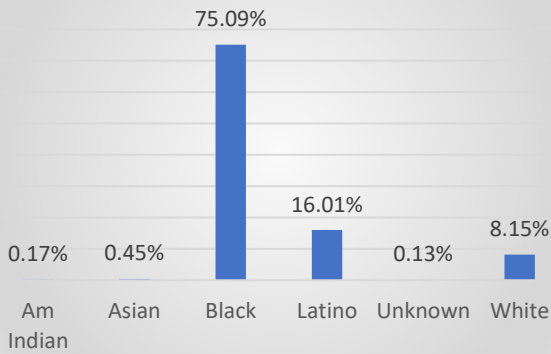

Sheriff's Daily Report

2/7/2021

Under the Custody of the Sheriff	
Total Male and Female	9,014
Jail Population	5,353
Community Corrections	3,661

Jail Population - Behind the Walls

Behind the Walls: Detainees that are physically housed under the Sheriff's custody 24 hours a day/7 days a week. This includes all populations listed on this chart - Divisional populations male & female, Outside Counties, Hospital, PRC, Women's Residential, & VRIC. Detainees in court-ordered treatment programs (PRC, Women's Residential, VRIC) are housed at CCDOC 24 hours a day/7 days week.

Sheriff's Daily Report

2/7/2021

CCSO Population Demographics

In Confinement

Gender Distribution

Race Distribution

Age Distribution

Community Corrections

Gender Distribution

Race Distribution

Age Distribution