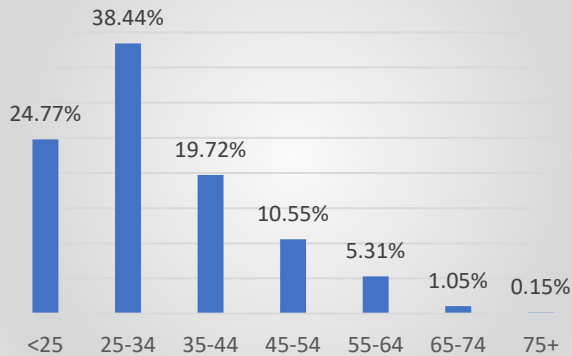

Sheriff's Daily Report

2/6/2021

Under the Custody of the Sheriff	
Total Male and Female	8,983
Jail Population	5,343
Community Corrections	3,640

Jail Population - Behind the Walls

Behind the Walls: Detainees that are physically housed under the Sheriff's custody 24 hours a day/7 days a week. This includes all populations listed on this chart - Divisional populations male & female, Outside Counties, Hospital, PRC, Women's Residential, & VRIC. Detainees in court-ordered treatment programs (PRC, Women's Residential, VRIC) are housed at CCDOC 24 hours a day/7 days week.

Sheriff's Daily Report

2/6/2021

CCSO Population Demographics

In Confinement

Gender Distribution

Race Distribution

Age Distribution

Community Corrections

Gender Distribution

Race Distribution

Age Distribution