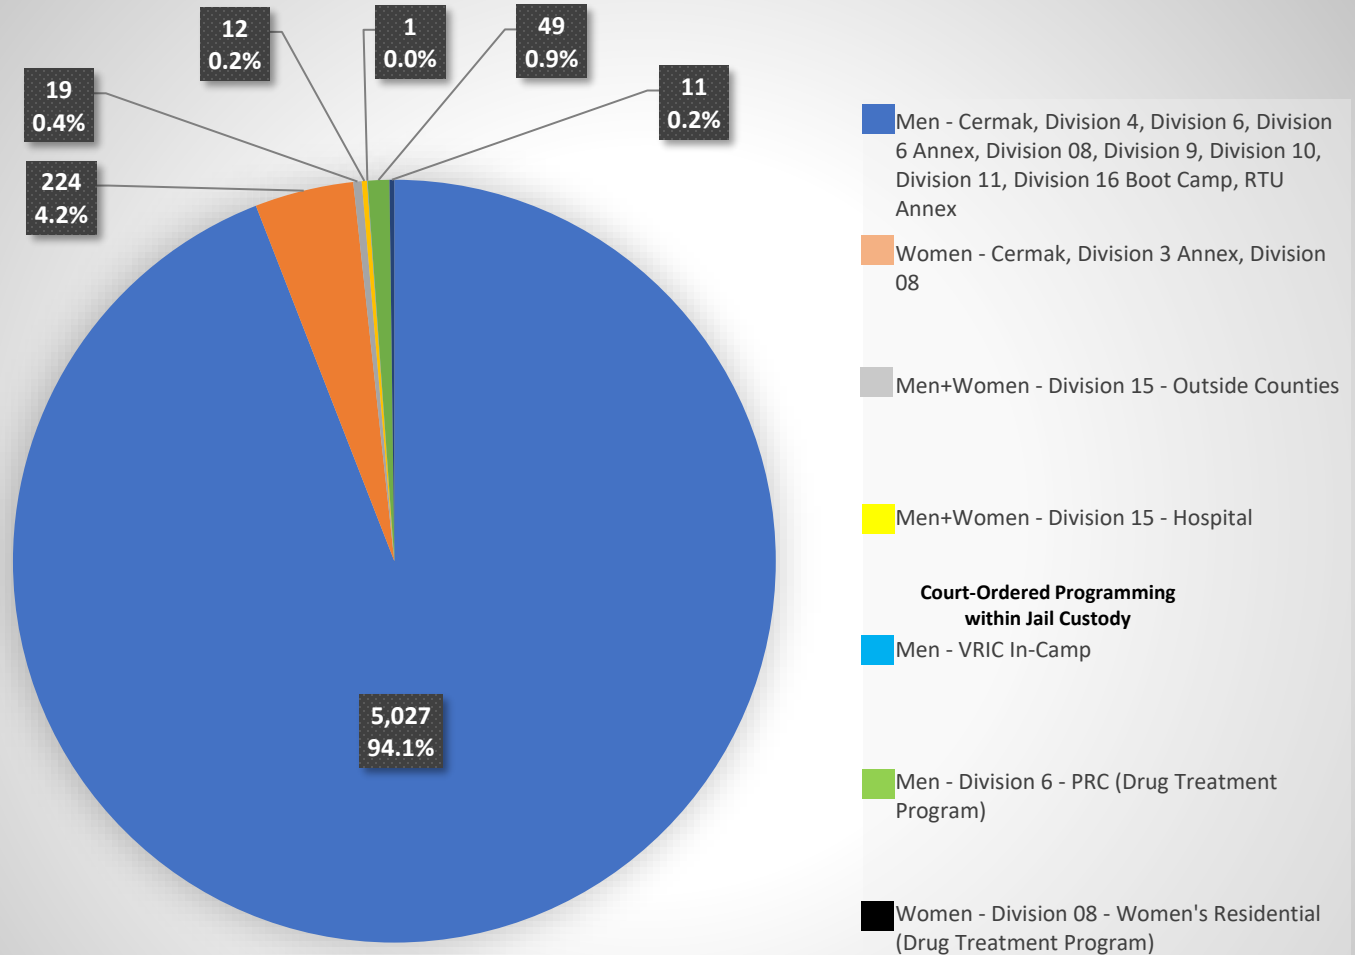

Sheriff's Daily Report

2/6/2021

Under the Custody of the Sheriff	
Total Male and Female	8,983
Jail Population	5,343
Community Corrections	3,640

Jail Population - Behind the Walls

Behind the Walls: Detainees that are physically housed under the Sheriff's custody 24 hours a day/7 days a week. This includes all populations listed on this chart - Divisional populations male & female, Outside Counties, Hospital, PRC, Women's Residential, & VRIC. Detainees in court-ordered treatment programs (PRC, Women's Residential, VRIC) are housed at CCDOC 24 hours a day/7 days week.

Sheriff's Daily Report

2/6/2021

CCSO Population Demographics

In Confinement

Gender Distribution

Race Distribution

Age Distribution

Community Corrections

Gender Distribution

Race Distribution

Age Distribution