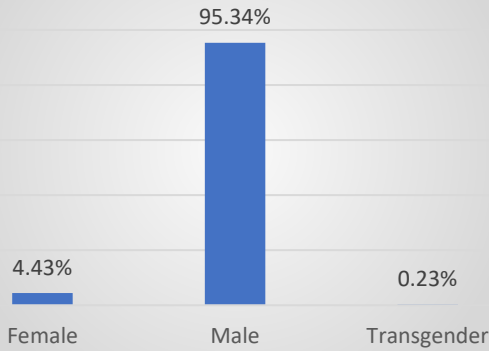

CCSO Population Demographics

In Confinement

Gender Distribution