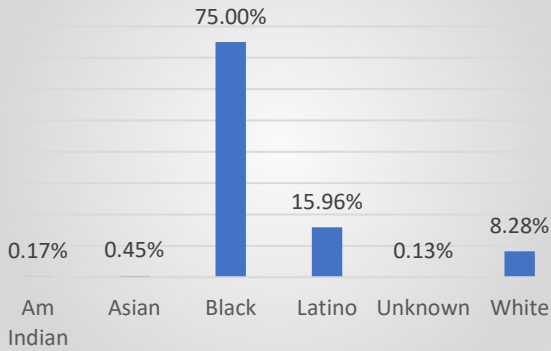

Sheriff's Daily Report

2/6/2021

Under the Custody of the Sheriff	
Total Male and Female	8,983
Jail Population	5,343
Community Corrections	3,640

Jail Population - Behind the Walls

Behind the Walls: Detainees that are physically housed under the Sheriff's custody 24 hours a day/7 days a week. This includes all populations listed on this chart - Divisional populations male & female, Outside Counties, Hospital, PRC, Women's Residential, & VRIC. Detainees in court-ordered treatment programs (PRC, Women's Residential, VRIC) are housed at CCDOC 24 hours a day/7 days week.

Sheriff's Daily Report

2/6/2021

CCSO Population Demographics

In Confinement

Gender Distribution

Race Distribution

Age Distribution

Community Corrections

Gender Distribution

Race Distribution

Age Distribution