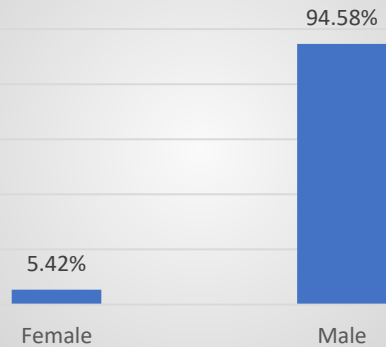

Sheriff's Daily Report

2/6/2021

Under the Custody of the Sheriff	
Total Male and Female	8,983
Jail Population	5,343
Community Corrections	3,640

Jail Population - Behind the Walls

Behind the Walls: Detainees that are physically housed under the Sheriff's custody 24 hours a day/7 days a week. This includes all populations listed on this chart - Divisional populations male & female, Outside Counties, Hospital, PRC, Women's Residential, & VRIC. Detainees in court-ordered treatment programs (PRC, Women's Residential, VRIC) are housed at CCDOC 24 hours a day/7 days week.

Sheriff's Daily Report

2/6/2021

CCSO Population Demographics

In Confinement

Gender Distribution

Race Distribution

Age Distribution

Community Corrections

Gender Distribution

Race Distribution

Age Distribution