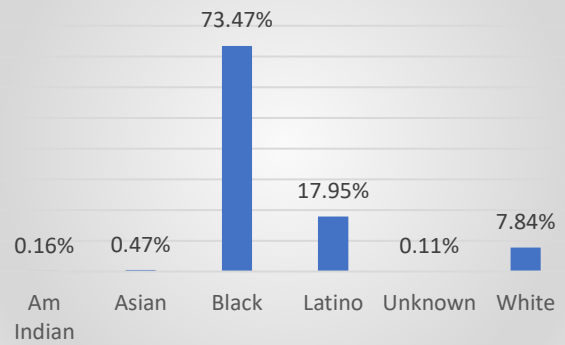

Sheriff's Daily Report

2/6/2021

Under the Custody of the Sheriff	
Total Male and Female	8,983
Jail Population	5,343
Community Corrections	3,640

Jail Population - Behind the Walls

Behind the Walls: Detainees that are physically housed under the Sheriff's custody 24 hours a day/7 days a week. This includes all populations listed on this chart - Divisional populations male & female, Outside Counties, Hospital, PRC, Women's Residential, & VRIC. Detainees in court-ordered treatment programs (PRC, Women's Residential, VRIC) are housed at CCDOC 24 hours a day/7 days week.

Sheriff's Daily Report

2/6/2021

CCSO Population Demographics

In Confinement

Gender Distribution

Race Distribution

Age Distribution

Community Corrections

Gender Distribution

Race Distribution

Age Distribution