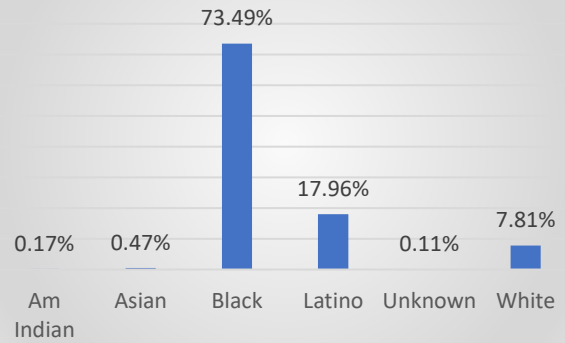

Sheriff's Daily Report

2/4/2021

Under the Custody of the Sheriff	
Total Male and Female	8,989
Jail Population	5,361
Community Corrections	3,628

Jail Population - Behind the Walls

Behind the Walls: Detainees that are physically housed under the Sheriff's custody 24 hours a day/7 days a week. This includes all populations listed on this chart - Divisional populations male & female, Outside Counties, Hospital, PRC, Women's Residential, & VRIC. Detainees in court-ordered treatment programs (PRC, Women's Residential, VRIC) are housed at CCDOC 24 hours a day/7 days week.

Sheriff's Daily Report

2/4/2021

CCSO Population Demographics

In Confinement

Gender Distribution

Race Distribution

Age Distribution

Community Corrections

Gender Distribution

Race Distribution

Age Distribution