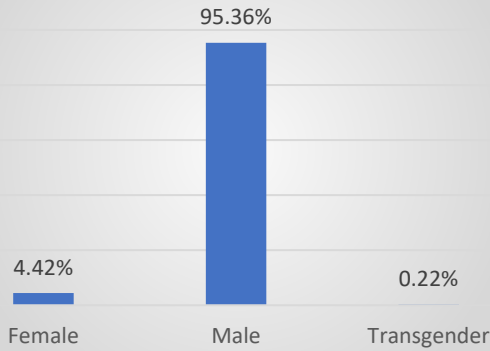

Sheriff's Daily Report

2/4/2021

CCSO Population Demographics

In Confinement

Gender Distribution