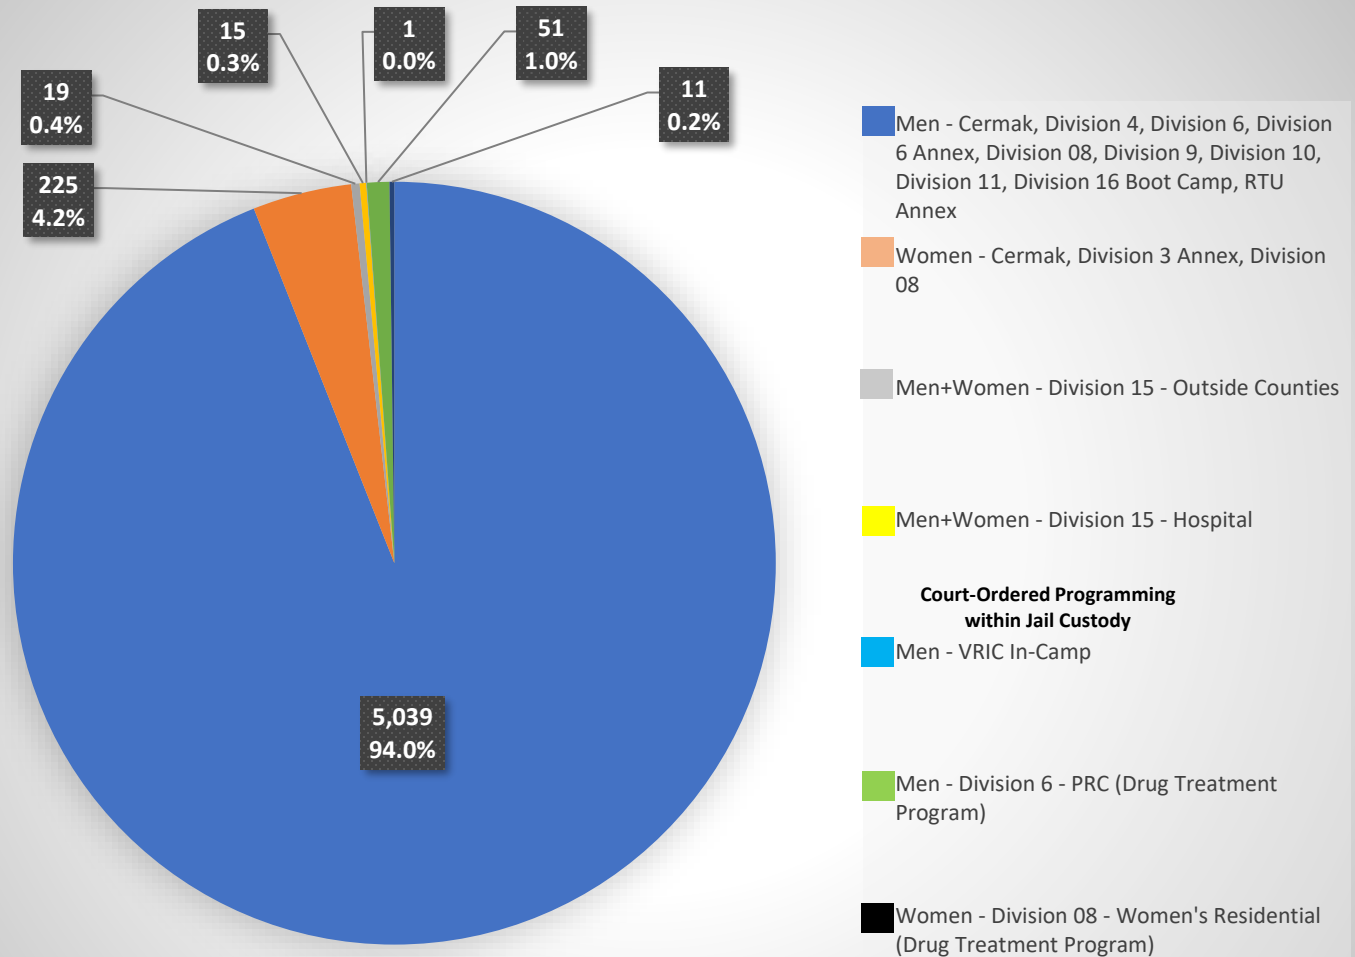

Sheriff's Daily Report

2/4/2021

Under the Custody of the Sheriff	
Total Male and Female	8,989
Jail Population	5,361
Community Corrections	3,628

Jail Population - Behind the Walls

Behind the Walls: Detainees that are physically housed under the Sheriff's custody 24 hours a day/7 days a week. This includes all populations listed on this chart - Divisional populations male & female, Outside Counties, Hospital, PRC, Women's Residential, & VRIC. Detainees in court-ordered treatment programs (PRC, Women's Residential, VRIC) are housed at CCDOC 24 hours a day/7 days week.

Sheriff's Daily Report

2/4/2021

CCSO Population Demographics

In Confinement

Gender Distribution

Race Distribution

Age Distribution

Community Corrections

Gender Distribution

Race Distribution

Age Distribution