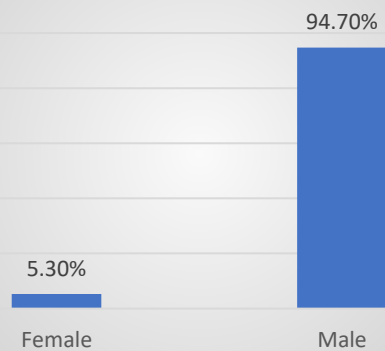

Sheriff's Daily Report

2/4/2021

Under the Custody of the Sheriff	
Total Male and Female	8,989
Jail Population	5,361
Community Corrections	3,628

Jail Population - Behind the Walls

Behind the Walls: Detainees that are physically housed under the Sheriff's custody 24 hours a day/7 days a week. This includes all populations listed on this chart - Divisional populations male & female, Outside Counties, Hospital, PRC, Women's Residential, & VRIC. Detainees in court-ordered treatment programs (PRC, Women's Residential, VRIC) are housed at CCDOC 24 hours a day/7 days week.

Sheriff's Daily Report

2/4/2021

CCSO Population Demographics

In Confinement

Gender Distribution

Race Distribution

Age Distribution

Community Corrections

Gender Distribution

Race Distribution

Age Distribution