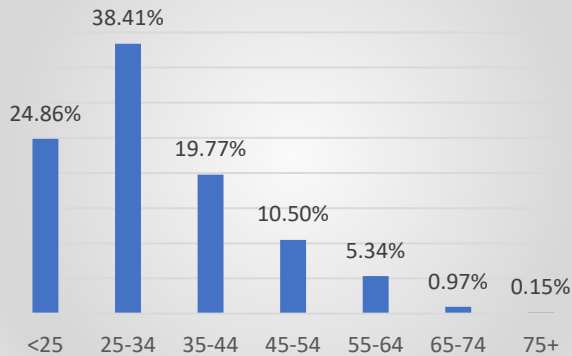

Sheriff's Daily Report

2/4/2021

Under the Custody of the Sheriff	
Total Male and Female	8,989
Jail Population	5,361
Community Corrections	3,628

Jail Population - Behind the Walls

Behind the Walls: Detainees that are physically housed under the Sheriff's custody 24 hours a day/7 days a week. This includes all populations listed on this chart - Divisional populations male & female, Outside Counties, Hospital, PRC, Women's Residential, & VRIC. Detainees in court-ordered treatment programs (PRC, Women's Residential, VRIC) are housed at CCDOC 24 hours a day/7 days week.

Sheriff's Daily Report

2/4/2021

CCSO Population Demographics

In Confinement

Gender Distribution

Race Distribution

Age Distribution

Community Corrections

Gender Distribution

Race Distribution

Age Distribution