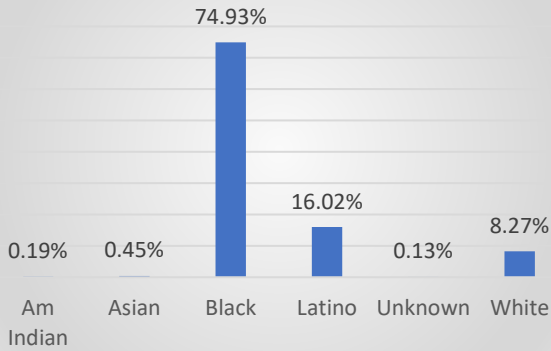

Sheriff's Daily Report

2/4/2021

Under the Custody of the Sheriff	
Total Male and Female	8,989
Jail Population	5,361
Community Corrections	3,628

Jail Population - Behind the Walls

Behind the Walls: Detainees that are physically housed under the Sheriff's custody 24 hours a day/7 days a week. This includes all populations listed on this chart - Divisional populations male & female, Outside Counties, Hospital, PRC, Women's Residential, & VRIC. Detainees in court-ordered treatment programs (PRC, Women's Residential, VRIC) are housed at CCDOC 24 hours a day/7 days week.

Sheriff's Daily Report

2/4/2021

CCSO Population Demographics

In Confinement

Gender Distribution

Race Distribution

Age Distribution

Community Corrections

Gender Distribution

Race Distribution

Age Distribution