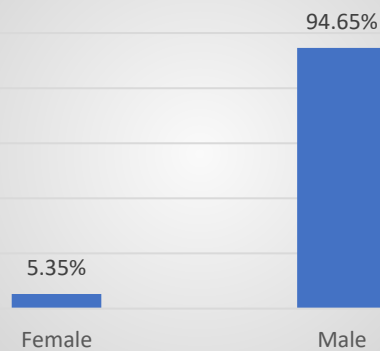

Sheriff's Daily Report

2/3/2021

Under the Custody of the Sheriff	
Total Male and Female	8,970
Jail Population	5,338
Community Corrections	3,632

Jail Population - Behind the Walls

Behind the Walls: Detainees that are physically housed under the Sheriff's custody 24 hours a day/7 days a week. This includes all populations listed on this chart - Divisional populations male & female, Outside Counties, Hospital, PRC, Women's Residential, & VRIC. Detainees in court-ordered treatment programs (PRC, Women's Residential, VRIC) are housed at CCDOC 24 hours a day/7 days week.

Sheriff's Daily Report

2/3/2021

CCSO Population Demographics

In Confinement

Gender Distribution

Race Distribution

Age Distribution

Community Corrections

Gender Distribution

Race Distribution

Age Distribution