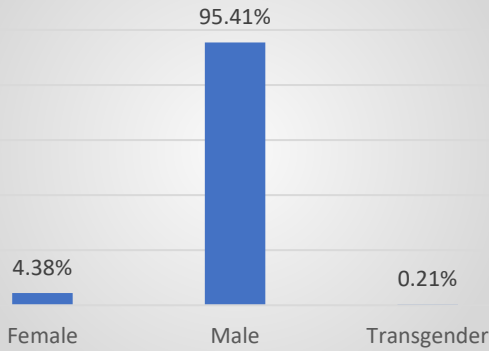

CCSO Population Demographics

In Confinement

Gender Distribution