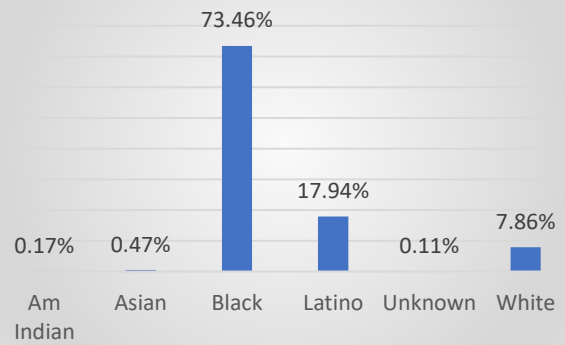

Sheriff's Daily Report

2/3/2021

Under the Custody of the Sheriff	
Total Male and Female	8,970
Jail Population	5,338
Community Corrections	3,632

Jail Population - Behind the Walls

Behind the Walls: Detainees that are physically housed under the Sheriff's custody 24 hours a day/7 days a week. This includes all populations listed on this chart - Divisional populations male & female, Outside Counties, Hospital, PRC, Women's Residential, & VRIC. Detainees in court-ordered treatment programs (PRC, Women's Residential, VRIC) are housed at CCDOC 24 hours a day/7 days week.

Sheriff's Daily Report

2/3/2021

CCSO Population Demographics

In Confinement

Gender Distribution

Race Distribution

Age Distribution

Community Corrections

Gender Distribution

Race Distribution

Age Distribution