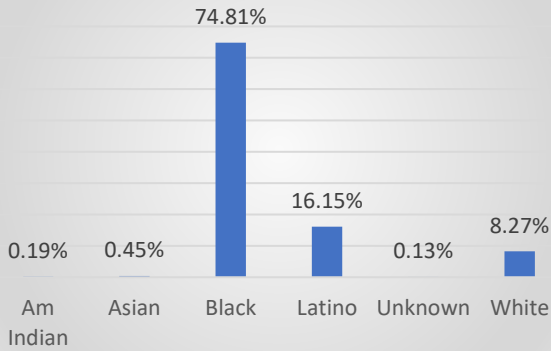

Sheriff's Daily Report

2/3/2021

Under the Custody of the Sheriff	
Total Male and Female	8,970
Jail Population	5,338
Community Corrections	3,632

Jail Population - Behind the Walls

Behind the Walls: Detainees that are physically housed under the Sheriff's custody 24 hours a day/7 days a week. This includes all populations listed on this chart - Divisional populations male & female, Outside Counties, Hospital, PRC, Women's Residential, & VRIC. Detainees in court-ordered treatment programs (PRC, Women's Residential, VRIC) are housed at CCDOC 24 hours a day/7 days week.

Sheriff's Daily Report

2/3/2021

CCSO Population Demographics

In Confinement

Gender Distribution

Race Distribution

Age Distribution

Community Corrections

Gender Distribution

Race Distribution

Age Distribution