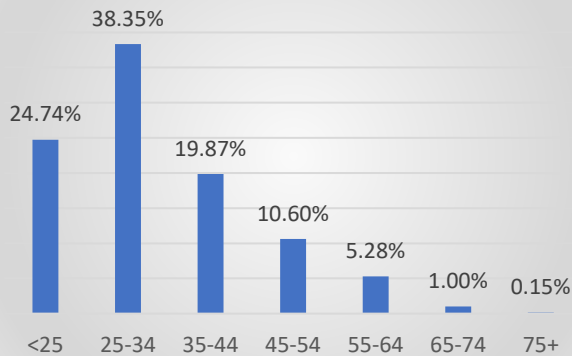

Sheriff's Daily Report

2/3/2021

Under the Custody of the Sheriff	
Total Male and Female	8,970
Jail Population	5,338
Community Corrections	3,632

Jail Population - Behind the Walls

Behind the Walls: Detainees that are physically housed under the Sheriff's custody 24 hours a day/7 days a week. This includes all populations listed on this chart - Divisional populations male & female, Outside Counties, Hospital, PRC, Women's Residential, & VRIC. Detainees in court-ordered treatment programs (PRC, Women's Residential, VRIC) are housed at CCDOC 24 hours a day/7 days week.

Sheriff's Daily Report

2/3/2021

CCSO Population Demographics

In Confinement

Gender Distribution

Race Distribution

Age Distribution

Community Corrections

Gender Distribution

Race Distribution

Age Distribution