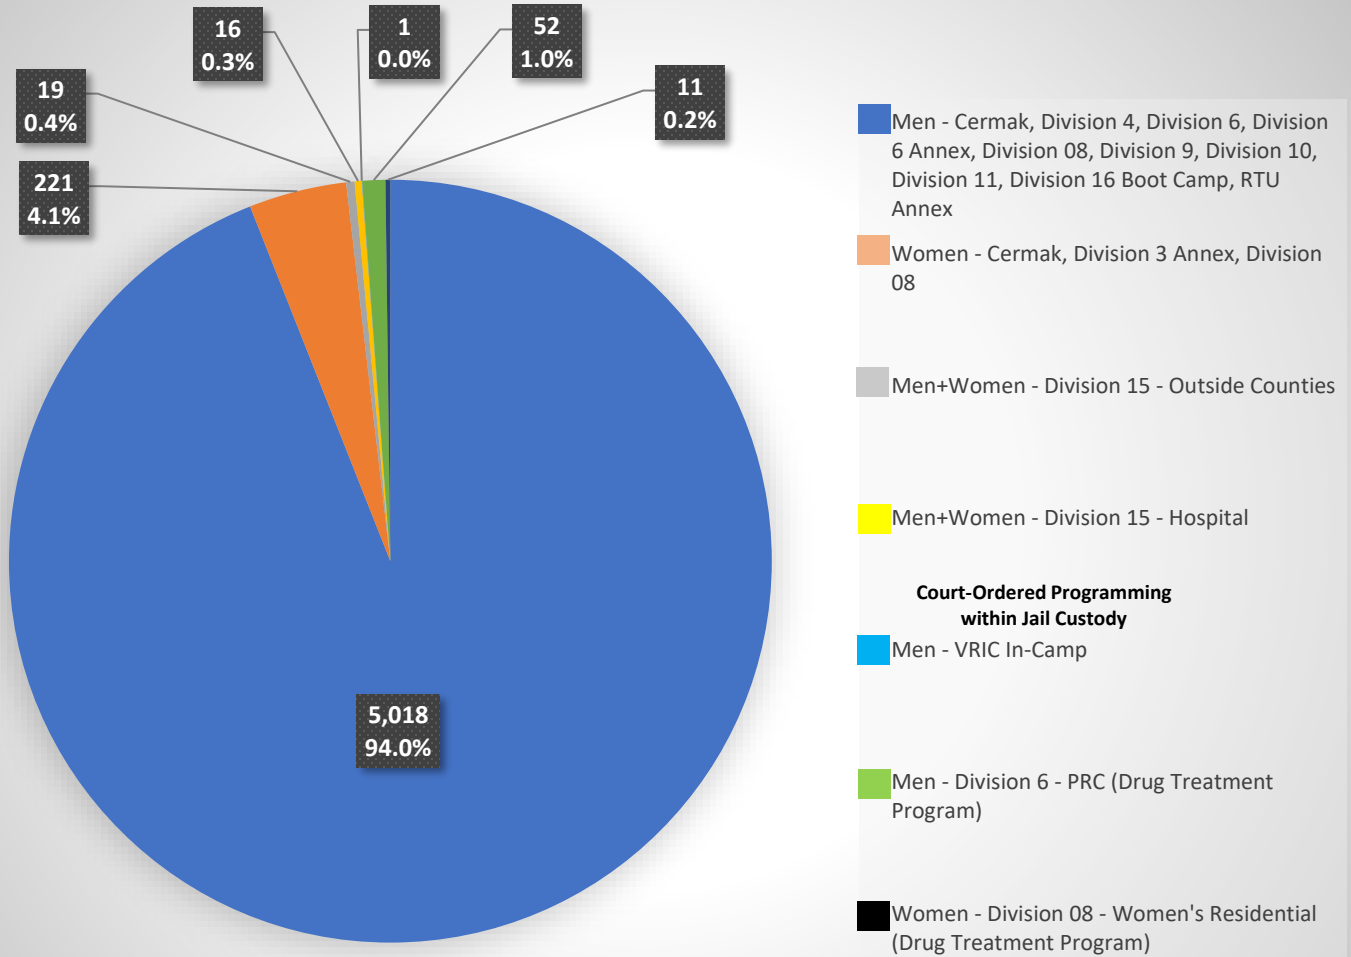

Sheriff's Daily Report

2/3/2021

Under the Custody of the Sheriff	
Total Male and Female	8,970
Jail Population	5,338
Community Corrections	3,632

Jail Population - Behind the Walls

Behind the Walls: Detainees that are physically housed under the Sheriff's custody 24 hours a day/7 days a week. This includes all populations listed on this chart - Divisional populations male & female, Outside Counties, Hospital, PRC, Women's Residential, & VRIC. Detainees in court-ordered treatment programs (PRC, Women's Residential, VRIC) are housed at CCDOC 24 hours a day/7 days week.

Sheriff's Daily Report

2/3/2021

CCSO Population Demographics

In Confinement

Gender Distribution

Race Distribution

Age Distribution

Community Corrections

Gender Distribution

Race Distribution

Age Distribution