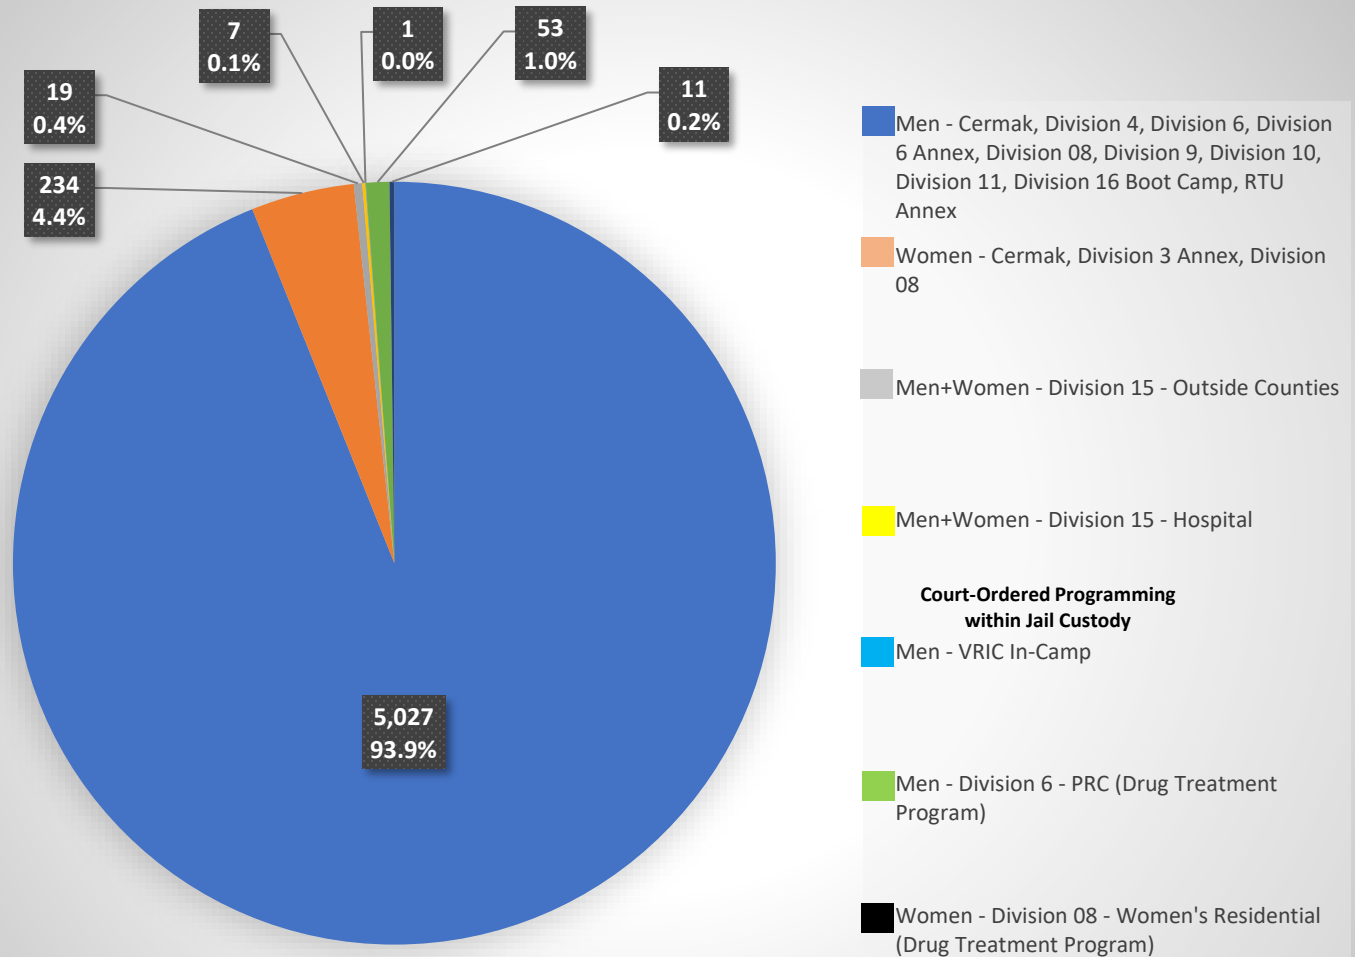

# Sheriff's Daily Report

2/1/2021

Under the Custody of the Sheriff	
<b>Total Male and Female</b>	<b>9,002</b>
Jail Population	5,352
Community Corrections	3,650

## Jail Population - Behind the Walls

Behind the Walls: Detainees that are physically housed under the Sheriff's custody 24 hours a day/7 days a week. This includes all populations listed on this chart - Divisional populations male & female, Outside Counties, Hospital, PRC, Women's Residential, & VRIC. Detainees in court-ordered treatment programs (PRC, Women's Residential, VRIC) are housed at CCDOC 24 hours a day/7 days week.

#### Race Distribution

#### Age Distribution