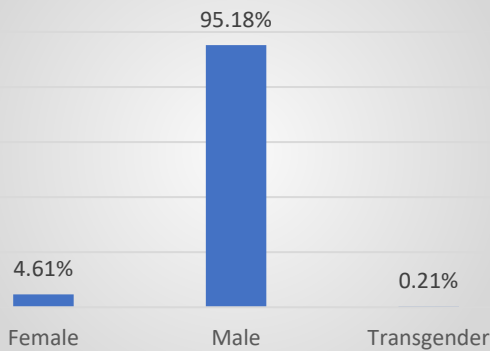

Sheriff's Daily Report

2/1/2021

CCSO Population Demographics

In Confinement

Gender Distribution