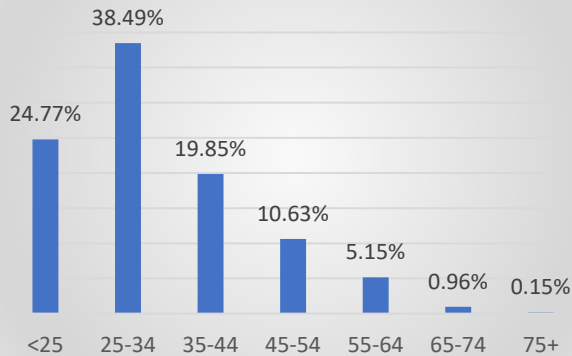

Sheriff's Daily Report

1/31/2021

Under the Custody of the Sheriff	
Total Male and Female	8,991
Jail Population	5,343
Community Corrections	3,648

Behind the Walls: Detainees that are physically housed under the Sheriff's custody 24 hours a day/7 days a week. This includes all populations listed on this chart - Divisional populations male & female, Outside Counties, Hospital, PRC, Women's Residential, & VRIC. Detainees in court-ordered treatment programs (PRC, Women's Residential, VRIC) are housed at CCDOC 24 hours a day/7 days week.

Sheriff's Daily Report

1/31/2021

CCSO Population Demographics

In Confinement

Gender Distribution

Race Distribution

Age Distribution

Community Corrections

Gender Distribution

Race Distribution

Age Distribution