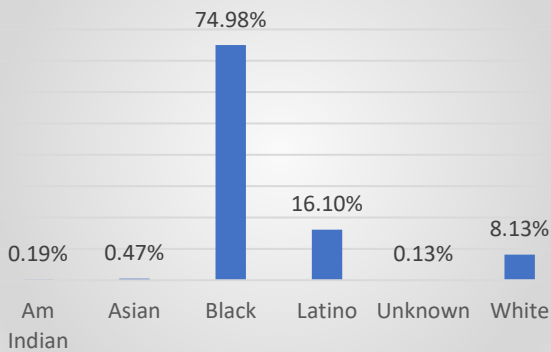

Sheriff's Daily Report

1/31/2021

Under the Custody of the Sheriff	
Total Male and Female	8,991
Jail Population	5,343
Community Corrections	3,648

Behind the Walls: Detainees that are physically housed under the Sheriff's custody 24 hours a day/7 days a week. This includes all populations listed on this chart - Divisional populations male & female, Outside Counties, Hospital, PRC, Women's Residential, & VRIC. Detainees in court-ordered treatment programs (PRC, Women's Residential, VRIC) are housed at CCDOC 24 hours a day/7 days week.

Sheriff's Daily Report

1/31/2021

CCSO Population Demographics

In Confinement

Gender Distribution

Race Distribution

Age Distribution

Community Corrections

Gender Distribution

Race Distribution

Age Distribution