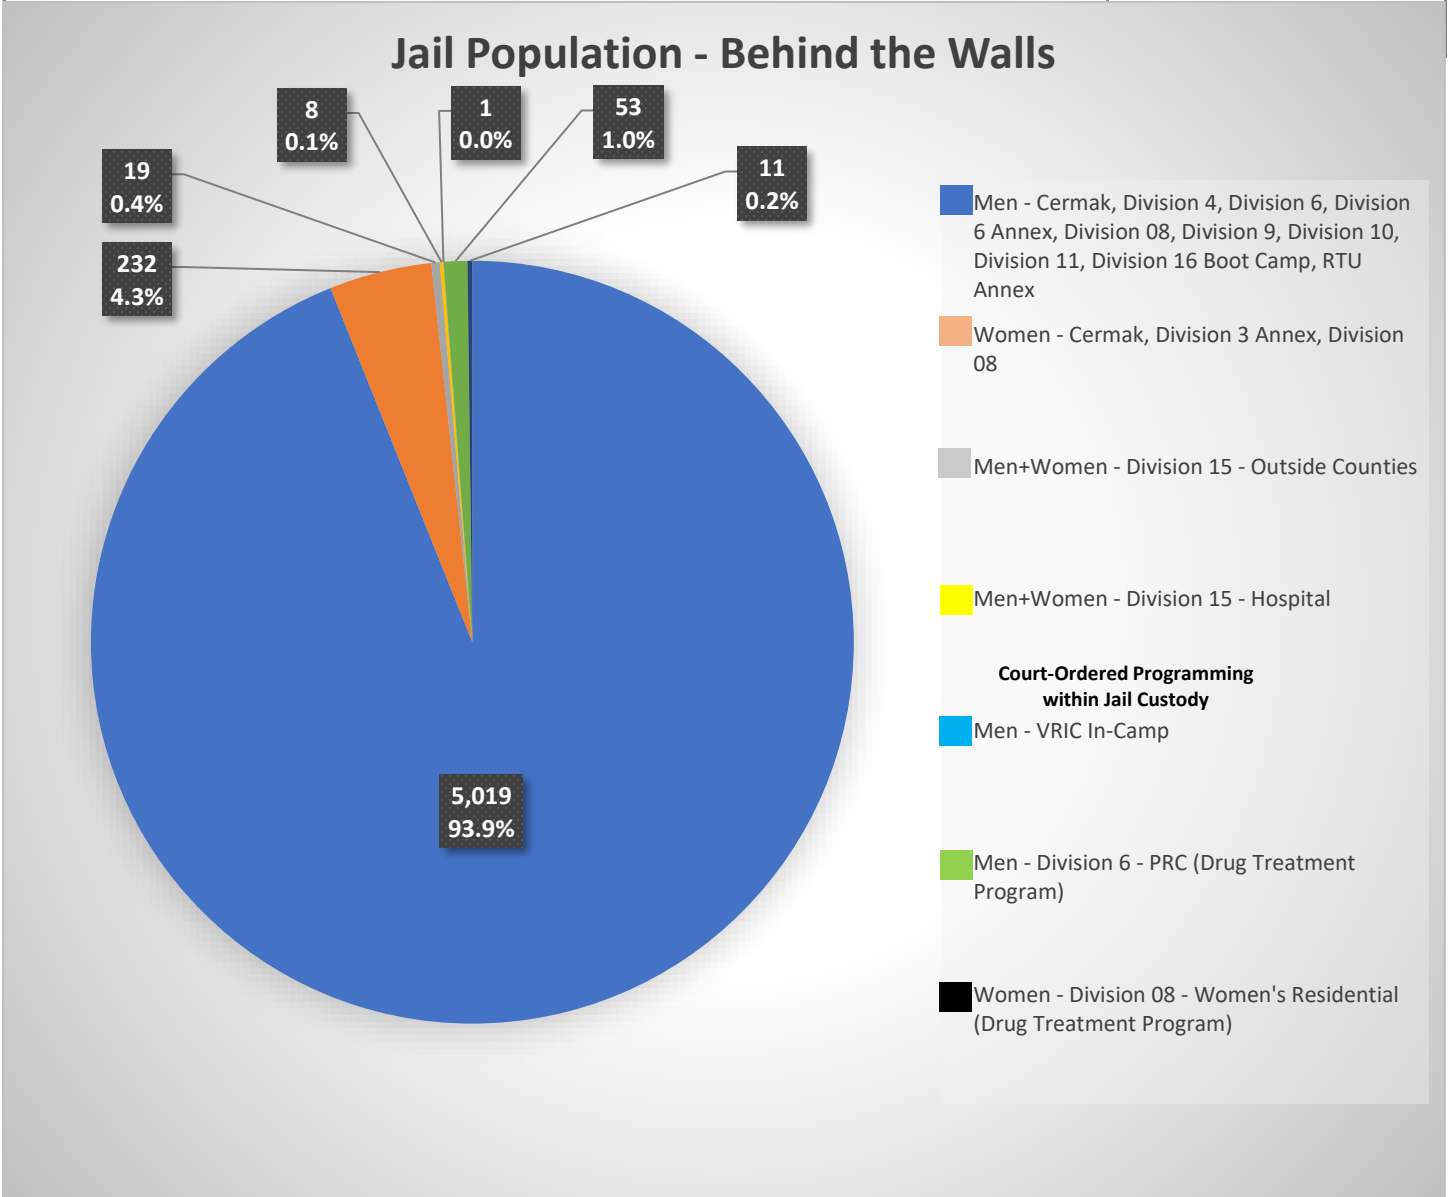

Sheriff's Daily Report

1/31/2021

Under the Custody of the Sheriff	
Total Male and Female	8,991
Jail Population	5,343
Community Corrections	3,648

Behind the Walls: Detainees that are physically housed under the Sheriff's custody 24 hours a day/7 days a week. This includes all populations listed on this chart - Divisional populations male & female, Outside Counties, Hospital, PRC, Women's Residential, & VRIC. Detainees in court-ordered treatment programs (PRC, Women's Residential, VRIC) are housed at CCDOC 24 hours a day/7 days week.

Sheriff's Daily Report

1/31/2021

CCSO Population Demographics

In Confinement

Gender Distribution

Race Distribution

Age Distribution

Community Corrections

Gender Distribution

Race Distribution

Age Distribution