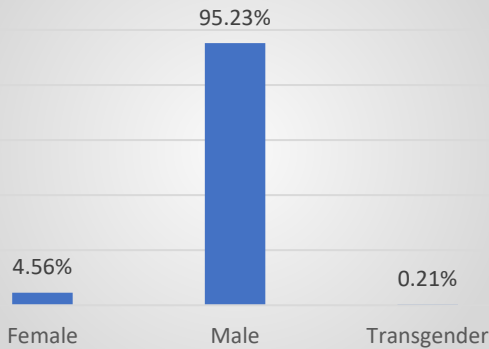

CCSO Population Demographics

In Confinement

Gender Distribution