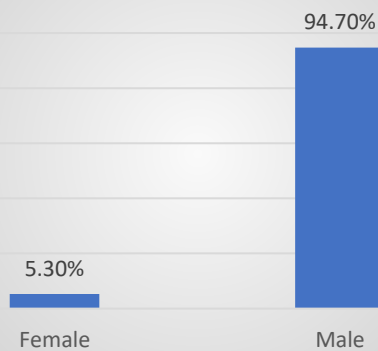

Sheriff's Daily Report

1/31/2021

Under the Custody of the Sheriff	
Total Male and Female	8,991
Jail Population	5,343
Community Corrections	3,648

Behind the Walls: Detainees that are physically housed under the Sheriff's custody 24 hours a day/7 days a week. This includes all populations listed on this chart - Divisional populations male & female, Outside Counties, Hospital, PRC, Women's Residential, & VRIC. Detainees in court-ordered treatment programs (PRC, Women's Residential, VRIC) are housed at CCDOC 24 hours a day/7 days week.

Sheriff's Daily Report

1/31/2021

CCSO Population Demographics

In Confinement

Gender Distribution

Race Distribution

Age Distribution

Community Corrections

Gender Distribution

Race Distribution

Age Distribution