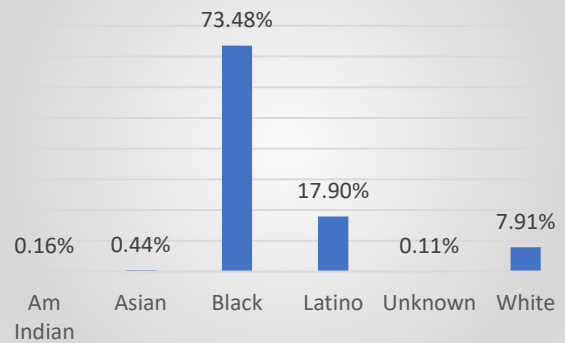

Sheriff's Daily Report

1/31/2021

Under the Custody of the Sheriff	
Total Male and Female	8,991
Jail Population	5,343
Community Corrections	3,648

Behind the Walls: Detainees that are physically housed under the Sheriff's custody 24 hours a day/7 days a week. This includes all populations listed on this chart - Divisional populations male & female, Outside Counties, Hospital, PRC, Women's Residential, & VRIC. Detainees in court-ordered treatment programs (PRC, Women's Residential, VRIC) are housed at CCDOC 24 hours a day/7 days week.

Sheriff's Daily Report

1/31/2021

CCSO Population Demographics

In Confinement

Gender Distribution

Race Distribution

Age Distribution

Community Corrections

Gender Distribution

Race Distribution

Age Distribution