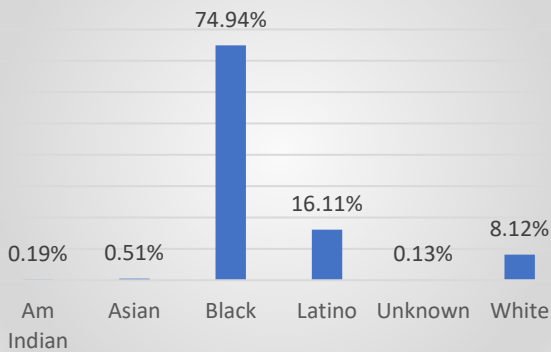

Sheriff's Daily Report

1/28/2021

Under the Custody of the Sheriff	
Total Male and Female	8,978
Jail Population	5,327
Community Corrections	3,651

Jail Population - Behind the Walls

Behind the Walls: Detainees that are physically housed under the Sheriff's custody 24 hours a day/7 days a week. This includes all populations listed on this chart - Divisional populations male & female, Outside Counties, Hospital, PRC, Women's Residential, & VRIC. Detainees in court-ordered treatment programs (PRC, Women's Residential, VRIC) are housed at CCDOC 24 hours a day/7 days week.

Sheriff's Daily Report

1/28/2021

CCSO Population Demographics

In Confinement

Gender Distribution

Race Distribution

Age Distribution

Community Corrections

Gender Distribution

Race Distribution

Age Distribution