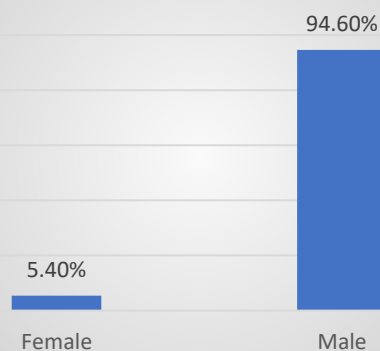

Sheriff's Daily Report

1/28/2021

Under the Custody of the Sheriff	
Total Male and Female	8,978
Jail Population	5,327
Community Corrections	3,651

Jail Population - Behind the Walls

Behind the Walls: Detainees that are physically housed under the Sheriff's custody 24 hours a day/7 days a week. This includes all populations listed on this chart - Divisional populations male & female, Outside Counties, Hospital, PRC, Women's Residential, & VRIC. Detainees in court-ordered treatment programs (PRC, Women's Residential, VRIC) are housed at CCDOC 24 hours a day/7 days week.

Sheriff's Daily Report

1/28/2021

CCSO Population Demographics

In Confinement

Gender Distribution

Race Distribution

Age Distribution

Community Corrections

Gender Distribution

Race Distribution

Age Distribution