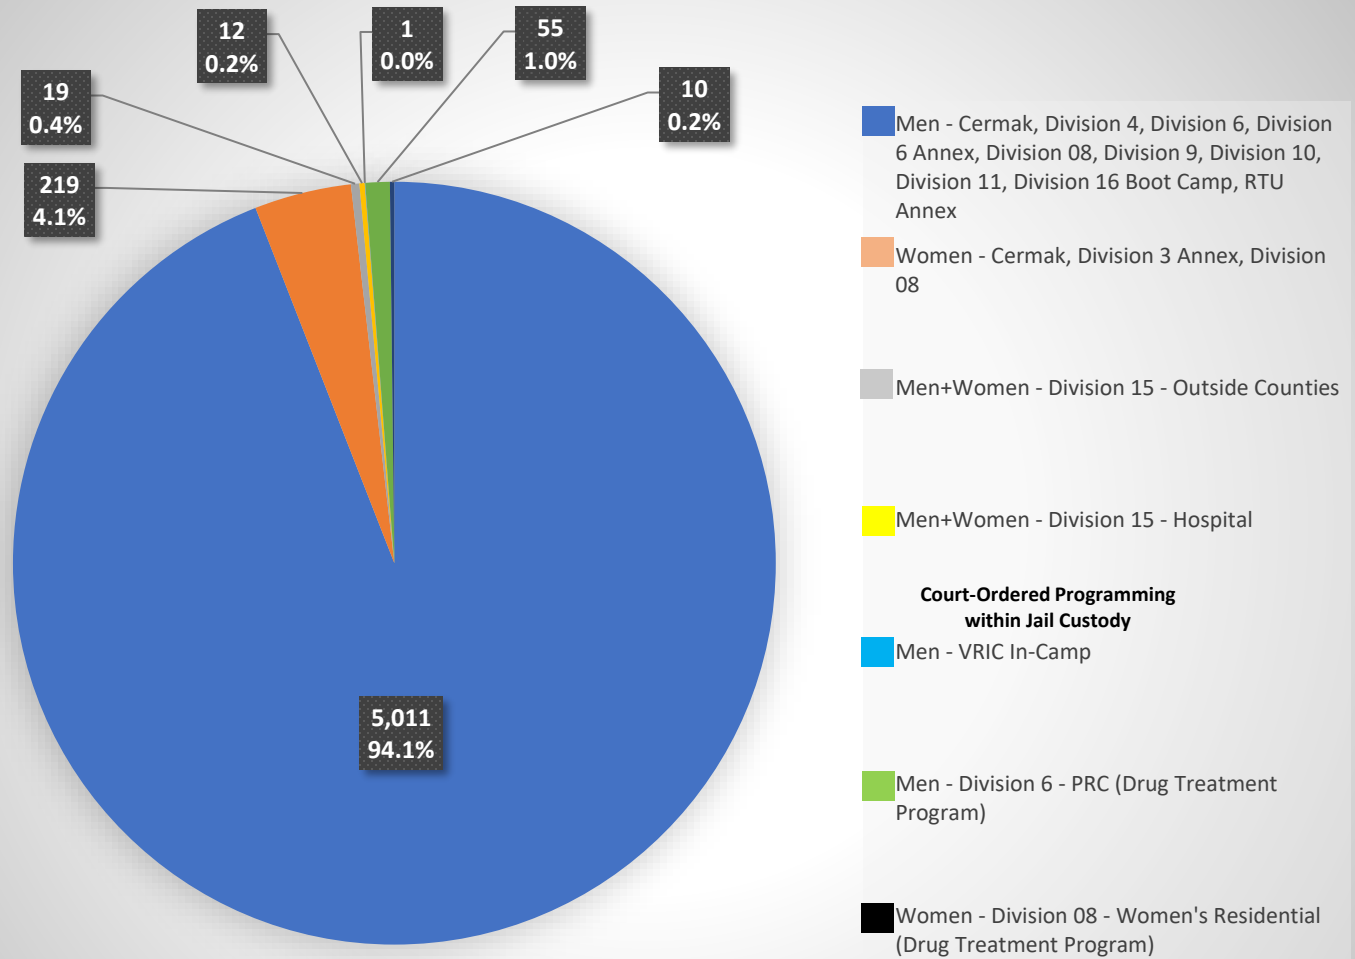

Sheriff's Daily Report

1/28/2021

Under the Custody of the Sheriff	
Total Male and Female	8,978
Jail Population	5,327
Community Corrections	3,651

Jail Population - Behind the Walls

Behind the Walls: Detainees that are physically housed under the Sheriff's custody 24 hours a day/7 days a week. This includes all populations listed on this chart - Divisional populations male & female, Outside Counties, Hospital, PRC, Women's Residential, & VRIC. Detainees in court-ordered treatment programs (PRC, Women's Residential, VRIC) are housed at CCDOC 24 hours a day/7 days week.

Sheriff's Daily Report

1/28/2021

CCSO Population Demographics

In Confinement

Gender Distribution

Race Distribution

Age Distribution

Community Corrections

Gender Distribution

Race Distribution

Age Distribution