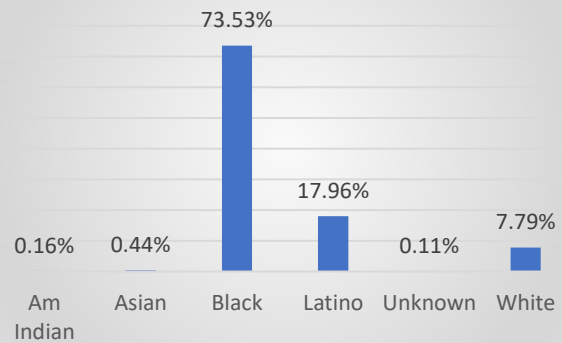

Sheriff's Daily Report

1/28/2021

Under the Custody of the Sheriff	
Total Male and Female	8,978
Jail Population	5,327
Community Corrections	3,651

Jail Population - Behind the Walls

Behind the Walls: Detainees that are physically housed under the Sheriff's custody 24 hours a day/7 days a week. This includes all populations listed on this chart - Divisional populations male & female, Outside Counties, Hospital, PRC, Women's Residential, & VRIC. Detainees in court-ordered treatment programs (PRC, Women's Residential, VRIC) are housed at CCDOC 24 hours a day/7 days week.

Sheriff's Daily Report

1/28/2021

CCSO Population Demographics

In Confinement

Gender Distribution

Race Distribution

Age Distribution

Community Corrections

Gender Distribution

Race Distribution

Age Distribution