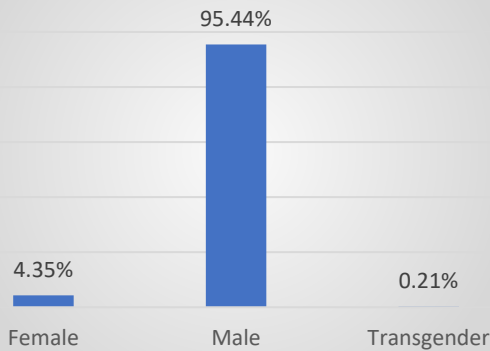

Sheriff's Daily Report

1/28/2021

CCSO Population Demographics

In Confinement

Gender Distribution