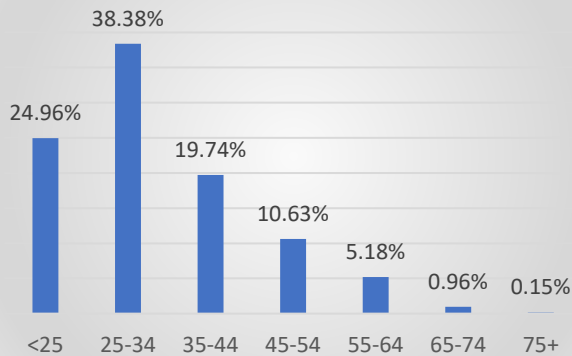

Sheriff's Daily Report

1/28/2021

Under the Custody of the Sheriff	
Total Male and Female	8,978
Jail Population	5,327
Community Corrections	3,651

Jail Population - Behind the Walls

Behind the Walls: Detainees that are physically housed under the Sheriff's custody 24 hours a day/7 days a week. This includes all populations listed on this chart - Divisional populations male & female, Outside Counties, Hospital, PRC, Women's Residential, & VRIC. Detainees in court-ordered treatment programs (PRC, Women's Residential, VRIC) are housed at CCDOC 24 hours a day/7 days week.

Sheriff's Daily Report

1/28/2021

CCSO Population Demographics

In Confinement

Gender Distribution

Race Distribution

Age Distribution

Community Corrections

Gender Distribution

Race Distribution

Age Distribution