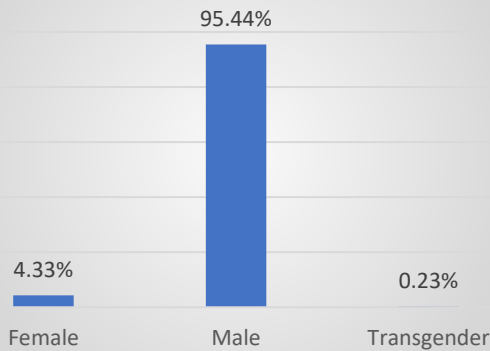

CCSO Population Demographics

In Confinement

Gender Distribution