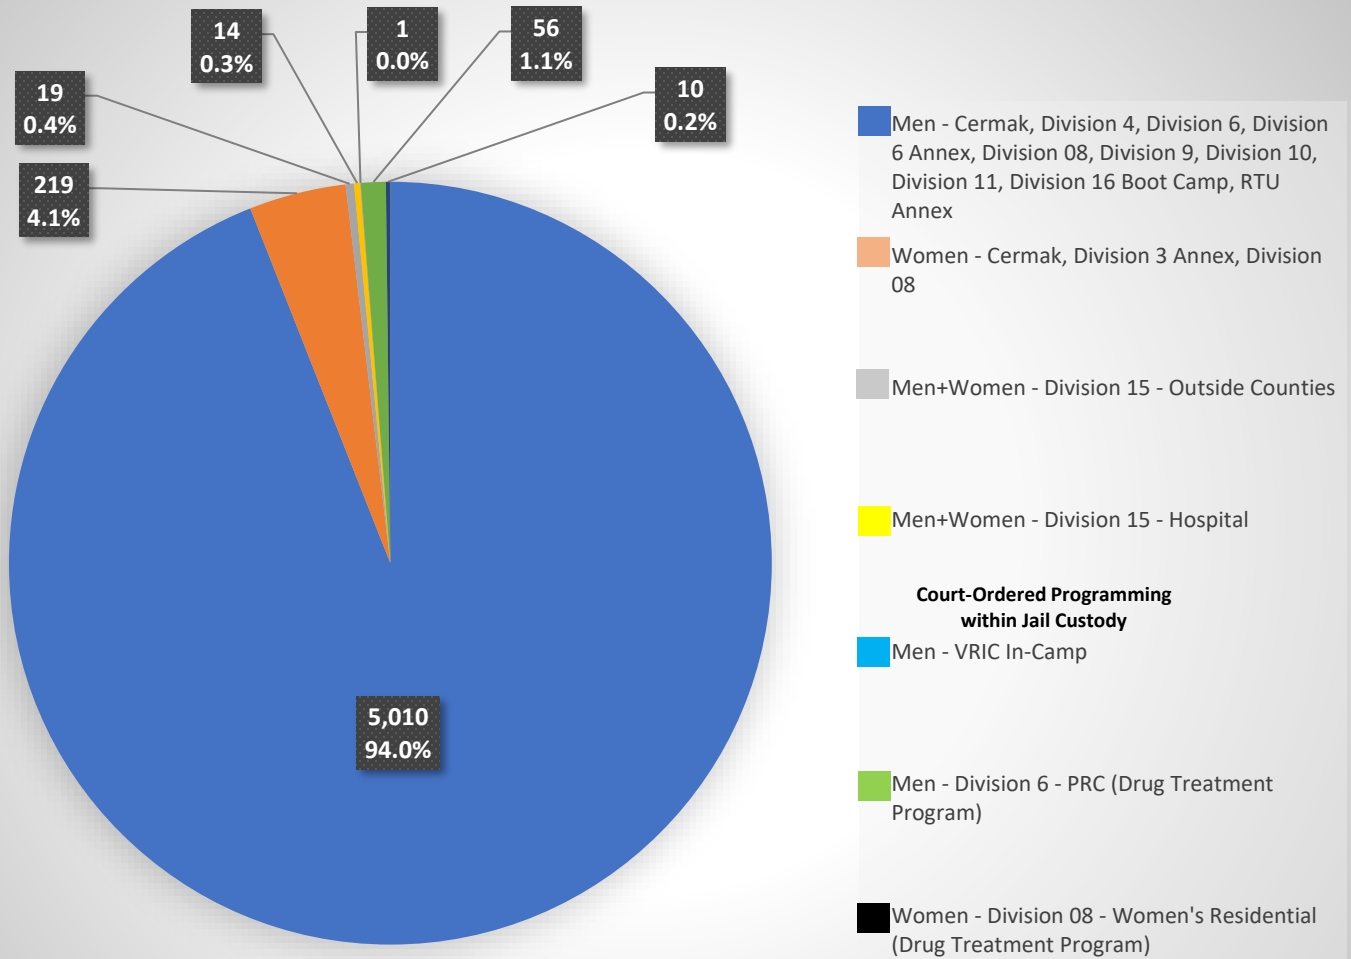

# Sheriff's Daily Report

1/24/2021

Under the Custody of the Sheriff	
<b>Total Male and Female</b>	<b>8,996</b>
Jail Population	5,329
Community Corrections	3,667

## Jail Population - Behind the Walls

Behind the Walls: Detainees that are physically housed under the Sheriff's custody 24 hours a day/7 days a week. This includes all populations listed on this chart - Divisional populations male & female, Outside Counties, Hospital, PRC, Women's Residential, & VRIC. Detainees in court-ordered treatment programs (PRC, Women's Residential, VRIC) are housed at CCDOC 24 hours a day/7 days week.

#### Race Distribution

#### Age Distribution