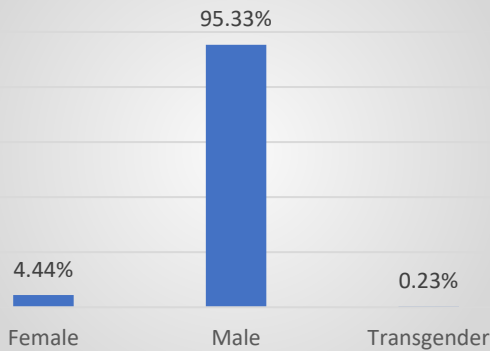

Sheriff's Daily Report

1/22/2021

CCSO Population Demographics

In Confinement

Gender Distribution