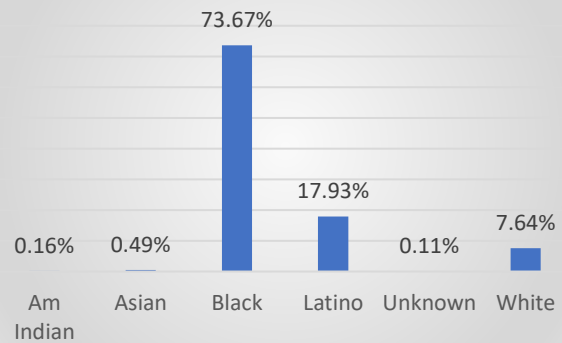

Sheriff's Daily Report

1/22/2021

Under the Custody of the Sheriff	
Total Male and Female	8,965
Jail Population	5,309
Community Corrections	3,656

Jail Population - Behind the Walls

Behind the Walls: Detainees that are physically housed under the Sheriff's custody 24 hours a day/7 days a week. This includes all populations listed on this chart - Divisional populations male & female, Outside Counties, Hospital, PRC, Women's Residential, & VRIC. Detainees in court-ordered treatment programs (PRC, Women's Residential, VRIC) are housed at CCDOC 24 hours a day/7 days week.

Sheriff's Daily Report

1/22/2021

CCSO Population Demographics

In Confinement

Gender Distribution

Race Distribution

Age Distribution

Community Corrections

Gender Distribution

Race Distribution

Age Distribution