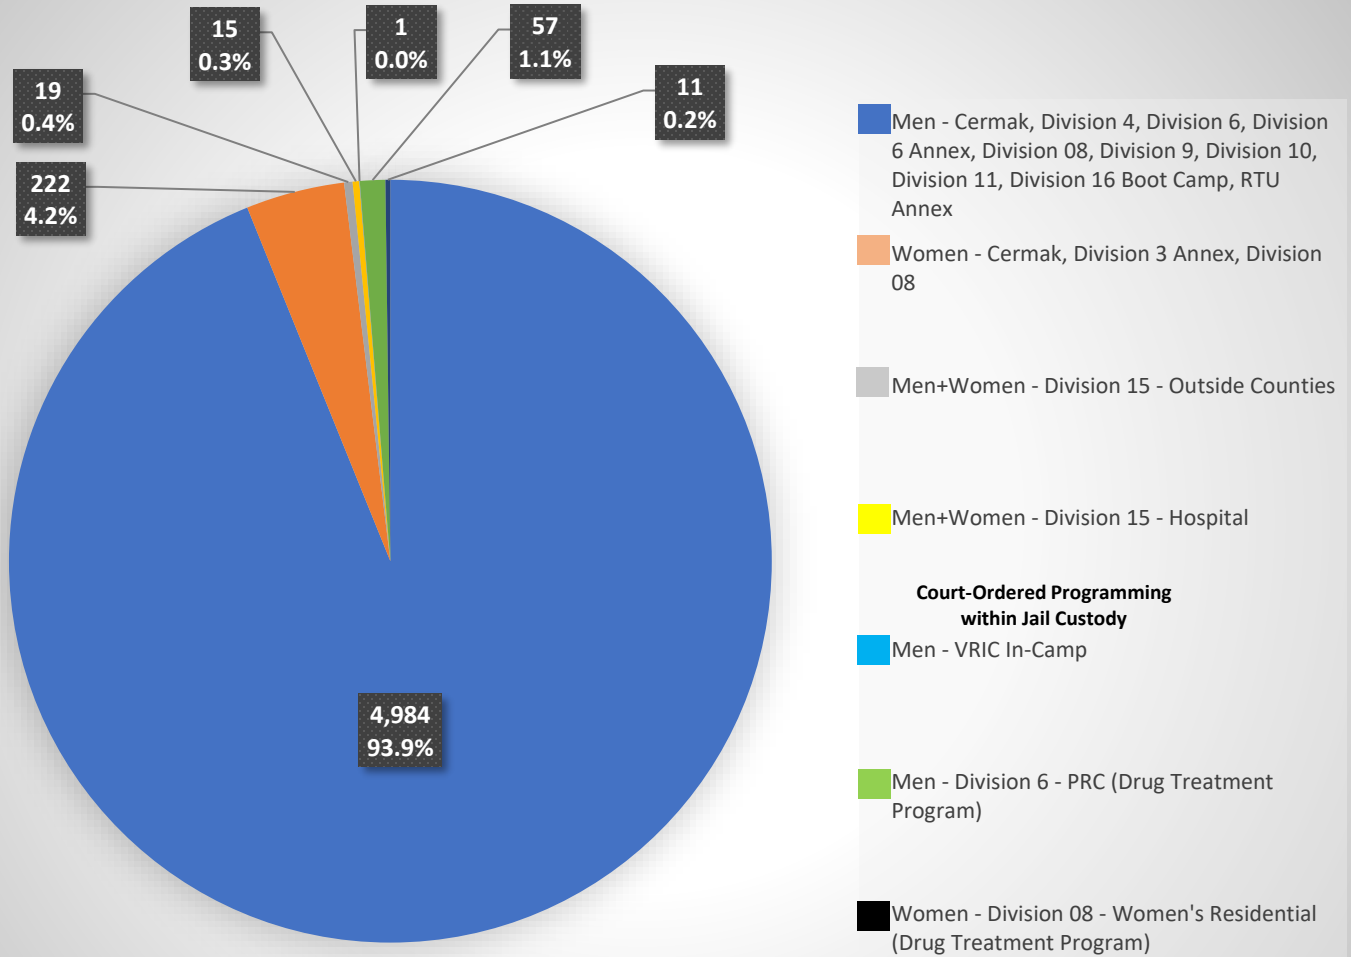

Sheriff's Daily Report

1/22/2021

Under the Custody of the Sheriff	
Total Male and Female	8,965
Jail Population	5,309
Community Corrections	3,656

Jail Population - Behind the Walls

Behind the Walls: Detainees that are physically housed under the Sheriff's custody 24 hours a day/7 days a week. This includes all populations listed on this chart - Divisional populations male & female, Outside Counties, Hospital, PRC, Women's Residential, & VRIC. Detainees in court-ordered treatment programs (PRC, Women's Residential, VRIC) are housed at CCDOC 24 hours a day/7 days week.

Sheriff's Daily Report

1/22/2021

CCSO Population Demographics

In Confinement

Gender Distribution

Race Distribution

Age Distribution

Community Corrections

Gender Distribution

Race Distribution

Age Distribution