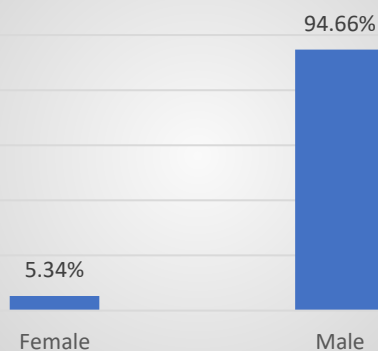

Sheriff's Daily Report

1/22/2021

Under the Custody of the Sheriff	
Total Male and Female	8,965
Jail Population	5,309
Community Corrections	3,656

Jail Population - Behind the Walls

Behind the Walls: Detainees that are physically housed under the Sheriff's custody 24 hours a day/7 days a week. This includes all populations listed on this chart - Divisional populations male & female, Outside Counties, Hospital, PRC, Women's Residential, & VRIC. Detainees in court-ordered treatment programs (PRC, Women's Residential, VRIC) are housed at CCDOC 24 hours a day/7 days week.

Sheriff's Daily Report

1/22/2021

CCSO Population Demographics

In Confinement

Gender Distribution

Race Distribution

Age Distribution

Community Corrections

Gender Distribution

Race Distribution

Age Distribution