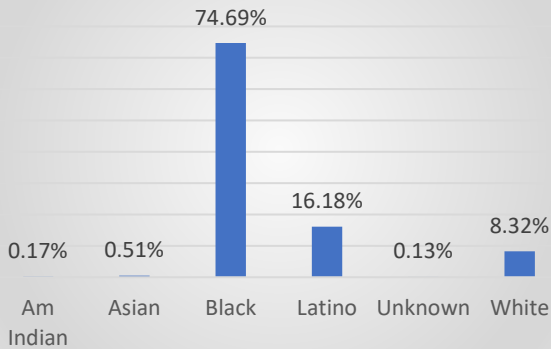

Sheriff's Daily Report

1/22/2021

Under the Custody of the Sheriff	
Total Male and Female	8,965
Jail Population	5,309
Community Corrections	3,656

Jail Population - Behind the Walls

Behind the Walls: Detainees that are physically housed under the Sheriff's custody 24 hours a day/7 days a week. This includes all populations listed on this chart - Divisional populations male & female, Outside Counties, Hospital, PRC, Women's Residential, & VRIC. Detainees in court-ordered treatment programs (PRC, Women's Residential, VRIC) are housed at CCDOC 24 hours a day/7 days week.

Sheriff's Daily Report

1/22/2021

CCSO Population Demographics

In Confinement

Gender Distribution

Race Distribution

Age Distribution

Community Corrections

Gender Distribution

Race Distribution

Age Distribution