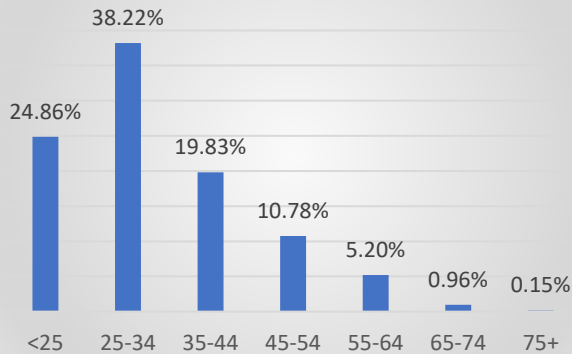

Sheriff's Daily Report

1/22/2021

Under the Custody of the Sheriff	
Total Male and Female	8,965
Jail Population	5,309
Community Corrections	3,656

Jail Population - Behind the Walls

Behind the Walls: Detainees that are physically housed under the Sheriff's custody 24 hours a day/7 days a week. This includes all populations listed on this chart - Divisional populations male & female, Outside Counties, Hospital, PRC, Women's Residential, & VRIC. Detainees in court-ordered treatment programs (PRC, Women's Residential, VRIC) are housed at CCDOC 24 hours a day/7 days week.

Sheriff's Daily Report

1/22/2021

CCSO Population Demographics

In Confinement

Gender Distribution

Race Distribution

Age Distribution

Community Corrections

Gender Distribution

Race Distribution

Age Distribution