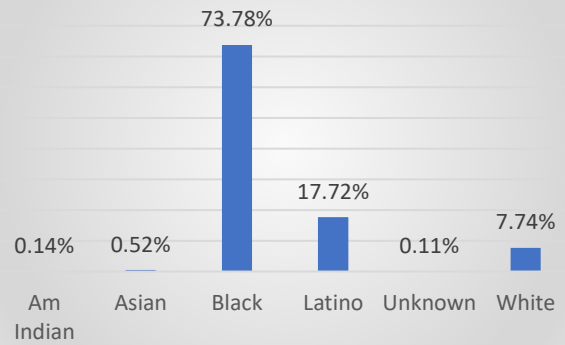

Sheriff's Daily Report

1/20/2021

Under the Custody of the Sheriff	
Total Male and Female	9,035
Jail Population	5,373
Community Corrections	3,662

Jail Population - Behind the Walls

Behind the Walls: Detainees that are physically housed under the Sheriff's custody 24 hours a day/7 days a week. This includes all populations listed on this chart - Divisional populations male & female, Outside Counties, Hospital, PRC, Women's Residential, & VRIC. Detainees in court-ordered treatment programs (PRC, Women's Residential, VRIC) are housed at CCDOC 24 hours a day/7 days week.

Sheriff's Daily Report

1/20/2021

CCSO Population Demographics

In Confinement

Gender Distribution

Race Distribution

Age Distribution

Community Corrections

Gender Distribution

Race Distribution

Age Distribution