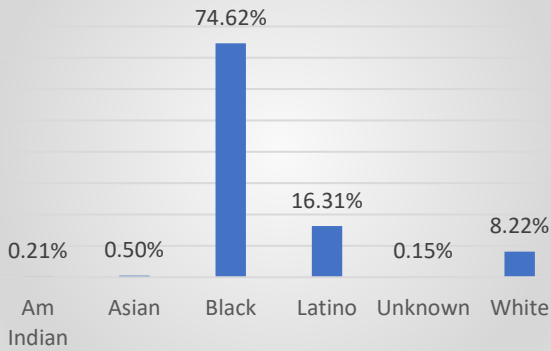

Sheriff's Daily Report

1/20/2021

Under the Custody of the Sheriff	
Total Male and Female	9,035
Jail Population	5,373
Community Corrections	3,662

Jail Population - Behind the Walls

Behind the Walls: Detainees that are physically housed under the Sheriff's custody 24 hours a day/7 days a week. This includes all populations listed on this chart - Divisional populations male & female, Outside Counties, Hospital, PRC, Women's Residential, & VRIC. Detainees in court-ordered treatment programs (PRC, Women's Residential, VRIC) are housed at CCDOC 24 hours a day/7 days week.

Sheriff's Daily Report

1/20/2021

CCSO Population Demographics

In Confinement

Gender Distribution

Race Distribution

Age Distribution

Community Corrections

Gender Distribution

Race Distribution

Age Distribution