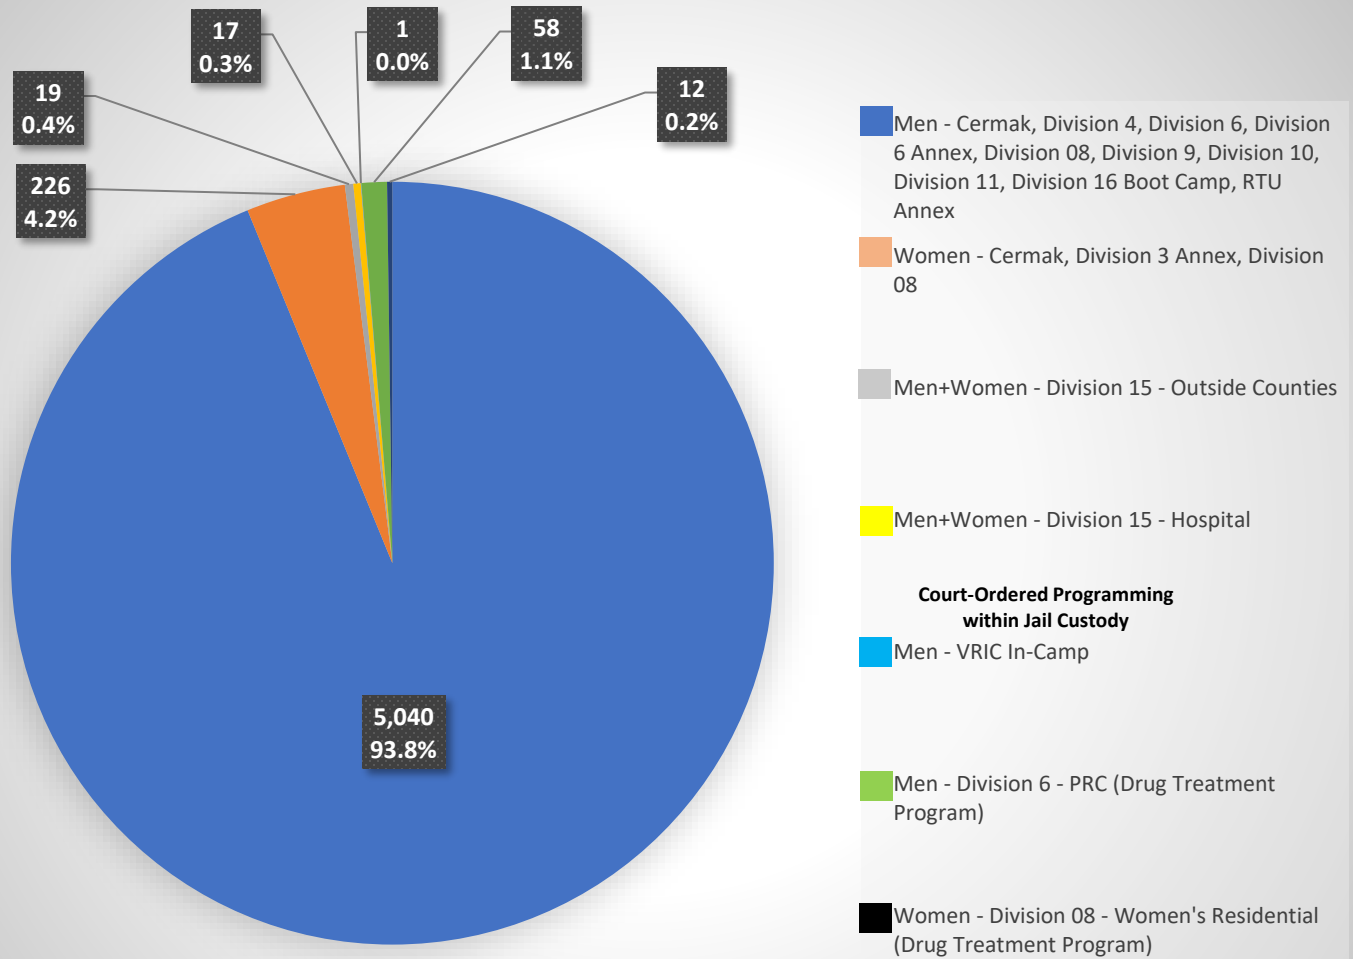

Sheriff's Daily Report

1/20/2021

Under the Custody of the Sheriff	
Total Male and Female	9,035
Jail Population	5,373
Community Corrections	3,662

Jail Population - Behind the Walls

Behind the Walls: Detainees that are physically housed under the Sheriff's custody 24 hours a day/7 days a week. This includes all populations listed on this chart - Divisional populations male & female, Outside Counties, Hospital, PRC, Women's Residential, & VRIC. Detainees in court-ordered treatment programs (PRC, Women's Residential, VRIC) are housed at CCDOC 24 hours a day/7 days week.

Sheriff's Daily Report

1/20/2021

CCSO Population Demographics

In Confinement

Gender Distribution

Race Distribution

Age Distribution

Community Corrections

Gender Distribution

Race Distribution

Age Distribution