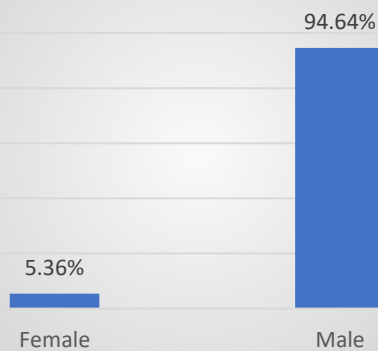

Sheriff's Daily Report

1/20/2021

Under the Custody of the Sheriff	
Total Male and Female	9,035
Jail Population	5,373
Community Corrections	3,662

Jail Population - Behind the Walls

Behind the Walls: Detainees that are physically housed under the Sheriff's custody 24 hours a day/7 days a week. This includes all populations listed on this chart - Divisional populations male & female, Outside Counties, Hospital, PRC, Women's Residential, & VRIC. Detainees in court-ordered treatment programs (PRC, Women's Residential, VRIC) are housed at CCDOC 24 hours a day/7 days week.

Sheriff's Daily Report

1/20/2021

CCSO Population Demographics

In Confinement

Gender Distribution

Race Distribution

Age Distribution

Community Corrections

Gender Distribution

Race Distribution

Age Distribution