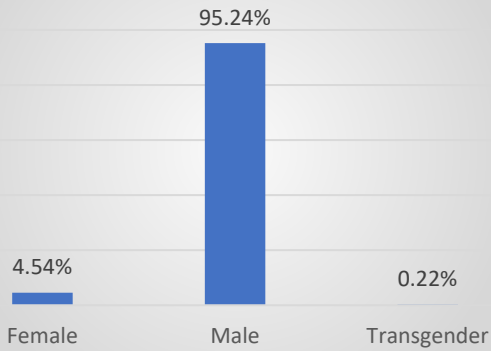

Sheriff's Daily Report

1/20/2021

CCSO Population Demographics

In Confinement

Gender Distribution