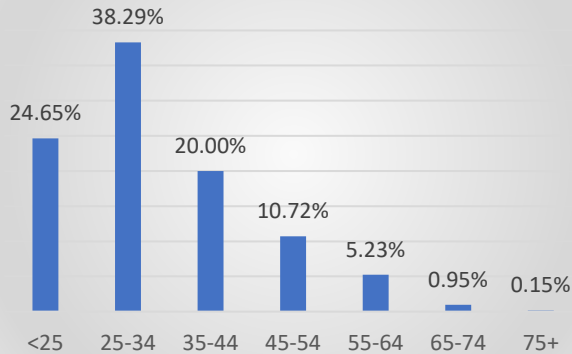

Sheriff's Daily Report

1/20/2021

Under the Custody of the Sheriff	
Total Male and Female	9,035
Jail Population	5,373
Community Corrections	3,662

Jail Population - Behind the Walls

Behind the Walls: Detainees that are physically housed under the Sheriff's custody 24 hours a day/7 days a week. This includes all populations listed on this chart - Divisional populations male & female, Outside Counties, Hospital, PRC, Women's Residential, & VRIC. Detainees in court-ordered treatment programs (PRC, Women's Residential, VRIC) are housed at CCDOC 24 hours a day/7 days week.

Sheriff's Daily Report

1/20/2021

CCSO Population Demographics

In Confinement

Gender Distribution

Race Distribution

Age Distribution

Community Corrections

Gender Distribution

Race Distribution

Age Distribution