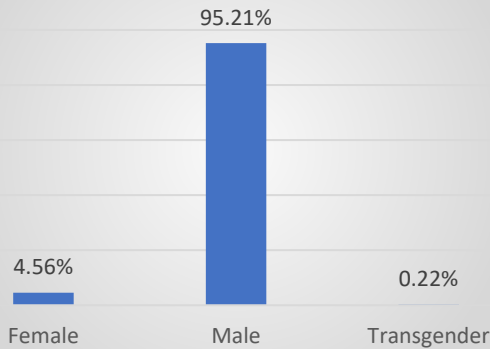

Sheriff's Daily Report

1/19/2021

CCSO Population Demographics

In Confinement

Gender Distribution