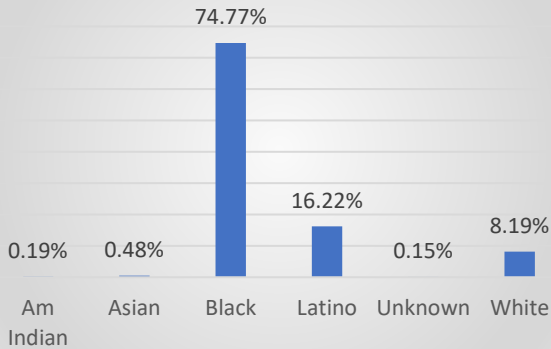

Sheriff's Daily Report

1/19/2021

Under the Custody of the Sheriff	
Total Male and Female	9,063
Jail Population	5,389
Community Corrections	3,674

Jail Population - Behind the Walls

Behind the Walls: Detainees that are physically housed under the Sheriff's custody 24 hours a day/7 days a week. This includes all populations listed on this chart - Divisional populations male & female, Outside Counties, Hospital, PRC, Women's Residential, & VRIC. Detainees in court-ordered treatment programs (PRC, Women's Residential, VRIC) are housed at CCDOC 24 hours a day/7 days week.

Sheriff's Daily Report

1/19/2021

CCSO Population Demographics

In Confinement

Gender Distribution

Race Distribution

Age Distribution

Community Corrections

Gender Distribution

Race Distribution

Age Distribution