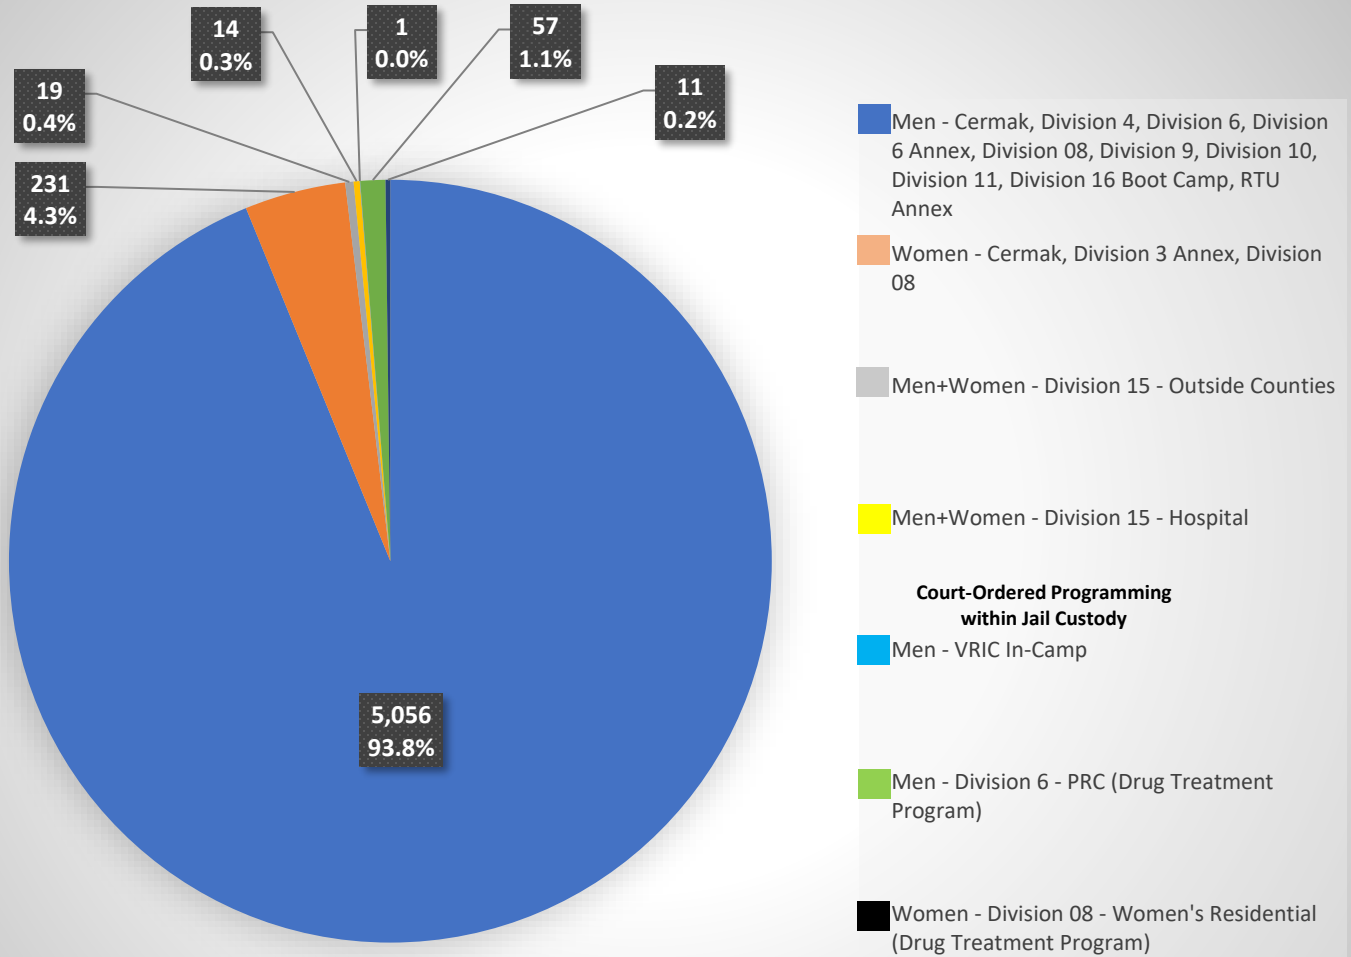

Sheriff's Daily Report

1/19/2021

Under the Custody of the Sheriff	
Total Male and Female	9,063
Jail Population	5,389
Community Corrections	3,674

Jail Population - Behind the Walls

Behind the Walls: Detainees that are physically housed under the Sheriff's custody 24 hours a day/7 days a week. This includes all populations listed on this chart - Divisional populations male & female, Outside Counties, Hospital, PRC, Women's Residential, & VRIC. Detainees in court-ordered treatment programs (PRC, Women's Residential, VRIC) are housed at CCDOC 24 hours a day/7 days week.

Sheriff's Daily Report

1/19/2021

CCSO Population Demographics

In Confinement

Gender Distribution

Race Distribution

Age Distribution

Community Corrections

Gender Distribution

Race Distribution

Age Distribution