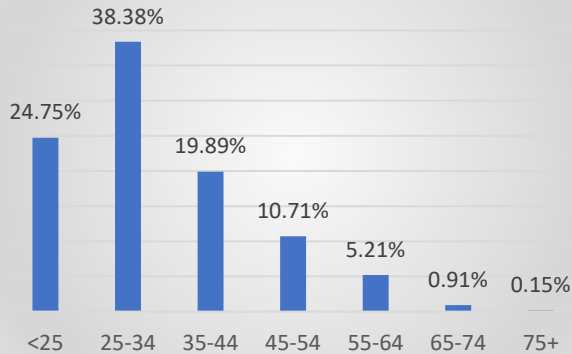

Sheriff's Daily Report

1/19/2021

Under the Custody of the Sheriff	
Total Male and Female	9,063
Jail Population	5,389
Community Corrections	3,674

Jail Population - Behind the Walls

Behind the Walls: Detainees that are physically housed under the Sheriff's custody 24 hours a day/7 days a week. This includes all populations listed on this chart - Divisional populations male & female, Outside Counties, Hospital, PRC, Women's Residential, & VRIC. Detainees in court-ordered treatment programs (PRC, Women's Residential, VRIC) are housed at CCDOC 24 hours a day/7 days week.

Sheriff's Daily Report

1/19/2021

CCSO Population Demographics

In Confinement

Gender Distribution

Race Distribution

Age Distribution

Community Corrections

Gender Distribution

Race Distribution

Age Distribution