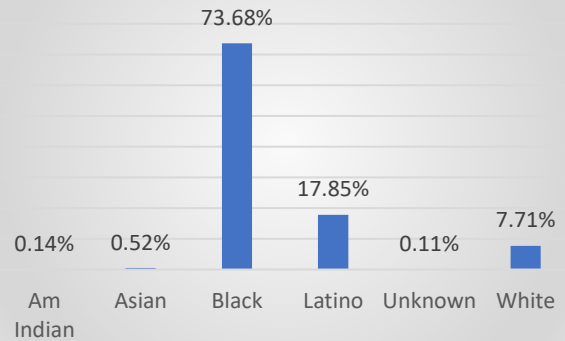

Sheriff's Daily Report

1/19/2021

Under the Custody of the Sheriff	
Total Male and Female	9,063
Jail Population	5,389
Community Corrections	3,674

Jail Population - Behind the Walls

Behind the Walls: Detainees that are physically housed under the Sheriff's custody 24 hours a day/7 days a week. This includes all populations listed on this chart - Divisional populations male & female, Outside Counties, Hospital, PRC, Women's Residential, & VRIC. Detainees in court-ordered treatment programs (PRC, Women's Residential, VRIC) are housed at CCDOC 24 hours a day/7 days week.

Sheriff's Daily Report

1/19/2021

CCSO Population Demographics

In Confinement

Gender Distribution

Race Distribution

Age Distribution

Community Corrections

Gender Distribution

Race Distribution

Age Distribution