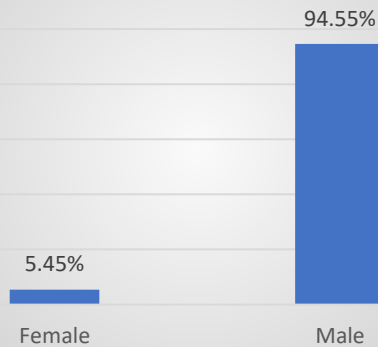

Sheriff's Daily Report

1/19/2021

Under the Custody of the Sheriff	
Total Male and Female	9,063
Jail Population	5,389
Community Corrections	3,674

Jail Population - Behind the Walls

Behind the Walls: Detainees that are physically housed under the Sheriff's custody 24 hours a day/7 days a week. This includes all populations listed on this chart - Divisional populations male & female, Outside Counties, Hospital, PRC, Women's Residential, & VRIC. Detainees in court-ordered treatment programs (PRC, Women's Residential, VRIC) are housed at CCDOC 24 hours a day/7 days week.

Sheriff's Daily Report

1/19/2021

CCSO Population Demographics

In Confinement

Gender Distribution

Race Distribution

Age Distribution

Community Corrections

Gender Distribution

Race Distribution

Age Distribution