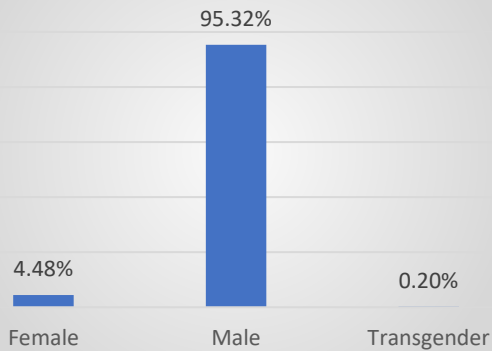

CCSO Population Demographics

In Confinement

Gender Distribution