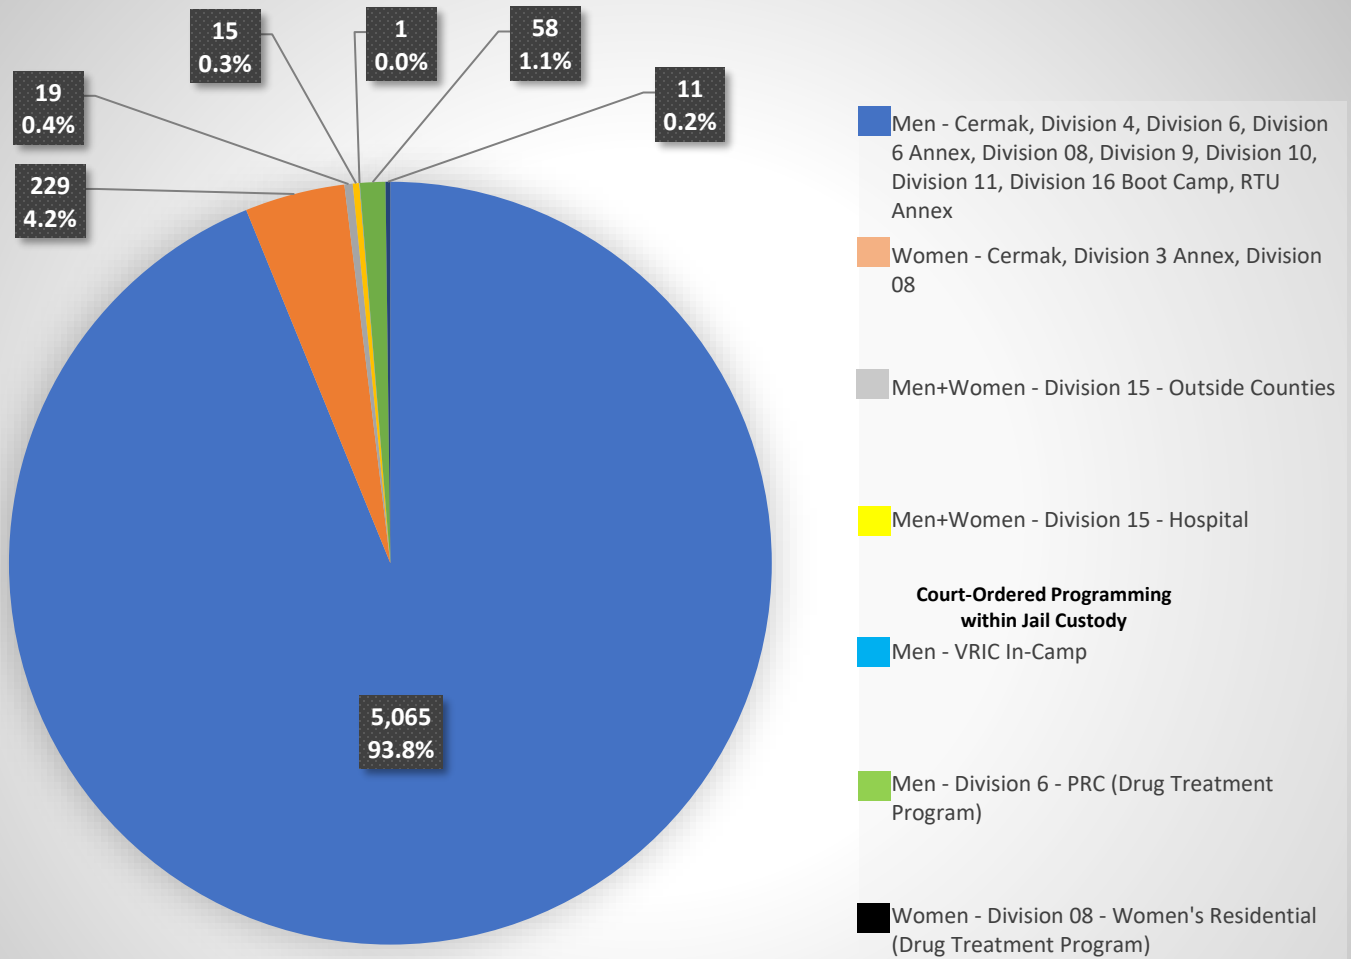

# Sheriff's Daily Report

1/15/2021

Under the Custody of the Sheriff	
<b>Total Male and Female</b>	<b>9,025</b>
Jail Population	5,398
Community Corrections	3,627

## Jail Population - Behind the Walls

Behind the Walls: Detainees that are physically housed under the Sheriff's custody 24 hours a day/7 days a week. This includes all populations listed on this chart - Divisional populations male & female, Outside Counties, Hospital, PRC, Women's Residential, & VRIC. Detainees in court-ordered treatment programs (PRC, Women's Residential, VRIC) are housed at CCDOC 24 hours a day/7 days week.

#### Race Distribution

#### Age Distribution