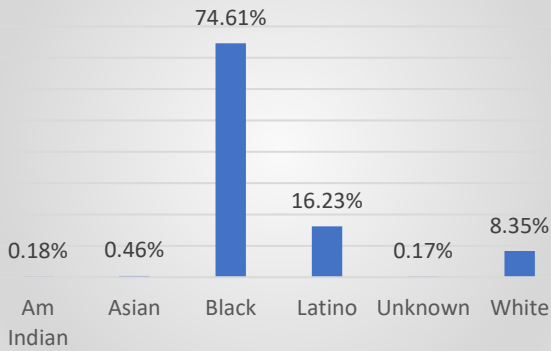

Sheriff's Daily Report

1/10/2021

Under the Custody of the Sheriff	
Total Male and Female	9,050
Jail Population	5,447
Community Corrections	3,603

Jail Population - Behind the Walls

Behind the Walls: Detainees that are physically housed under the Sheriff's custody 24 hours a day/7 days a week. This includes all populations listed on this chart - Divisional populations male & female, Outside Counties, Hospital, PRC, Women's Residential, & VRIC. Detainees in court-ordered treatment programs (PRC, Women's Residential, VRIC) are housed at CCDOC 24 hours a day/7 days week.

Sheriff's Daily Report

1/10/2021

CCSO Population Demographics

In Confinement

Gender Distribution

Race Distribution

Age Distribution

Community Corrections

Gender Distribution

Race Distribution

Age Distribution