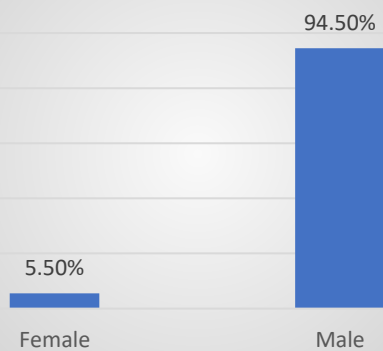

Sheriff's Daily Report

1/10/2021

Under the Custody of the Sheriff	
Total Male and Female	9,050
Jail Population	5,447
Community Corrections	3,603

Jail Population - Behind the Walls

Behind the Walls: Detainees that are physically housed under the Sheriff's custody 24 hours a day/7 days a week. This includes all populations listed on this chart - Divisional populations male & female, Outside Counties, Hospital, PRC, Women's Residential, & VRIC. Detainees in court-ordered treatment programs (PRC, Women's Residential, VRIC) are housed at CCDOC 24 hours a day/7 days week.

Sheriff's Daily Report

1/10/2021

CCSO Population Demographics

In Confinement

Gender Distribution

Race Distribution

Age Distribution

Community Corrections

Gender Distribution

Race Distribution

Age Distribution