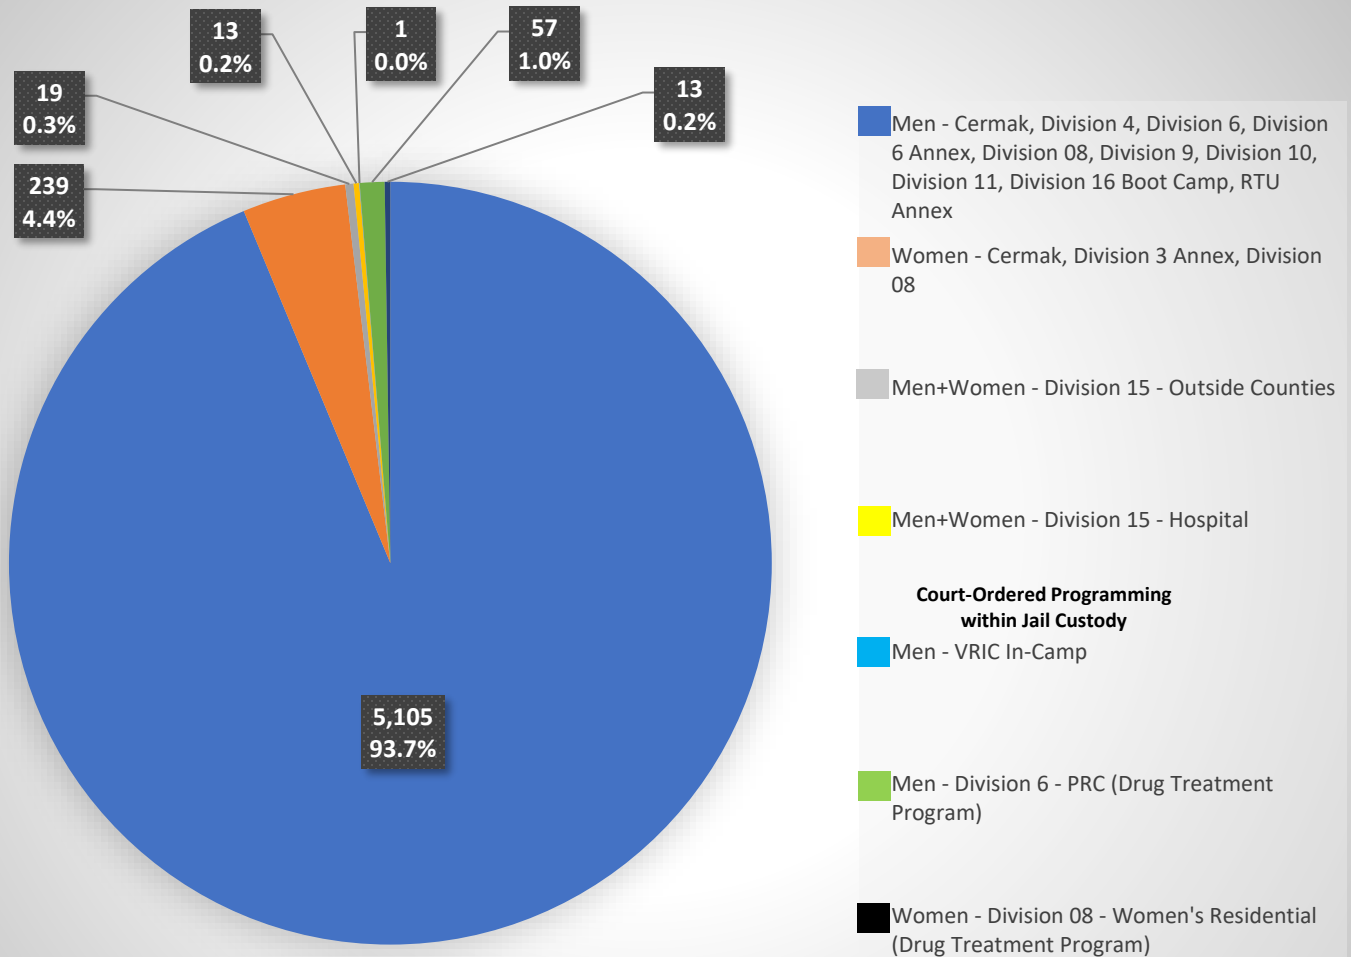

Sheriff's Daily Report

1/10/2021

Under the Custody of the Sheriff	
Total Male and Female	9,050
Jail Population	5,447
Community Corrections	3,603

Jail Population - Behind the Walls

Behind the Walls: Detainees that are physically housed under the Sheriff's custody 24 hours a day/7 days a week. This includes all populations listed on this chart - Divisional populations male & female, Outside Counties, Hospital, PRC, Women's Residential, & VRIC. Detainees in court-ordered treatment programs (PRC, Women's Residential, VRIC) are housed at CCDOC 24 hours a day/7 days week.

Sheriff's Daily Report

1/10/2021

CCSO Population Demographics

In Confinement

Gender Distribution

Race Distribution

Age Distribution

Community Corrections

Gender Distribution

Race Distribution

Age Distribution