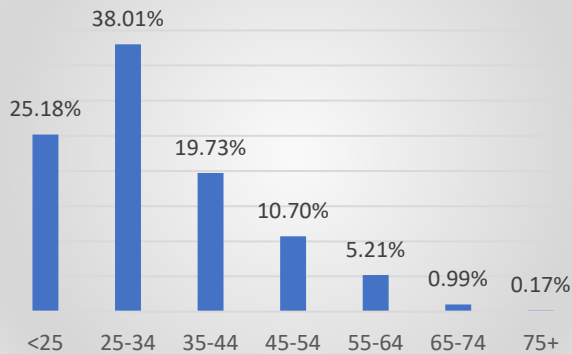

Sheriff's Daily Report

1/10/2021

Under the Custody of the Sheriff	
Total Male and Female	9,050
Jail Population	5,447
Community Corrections	3,603

Jail Population - Behind the Walls

Behind the Walls: Detainees that are physically housed under the Sheriff's custody 24 hours a day/7 days a week. This includes all populations listed on this chart - Divisional populations male & female, Outside Counties, Hospital, PRC, Women's Residential, & VRIC. Detainees in court-ordered treatment programs (PRC, Women's Residential, VRIC) are housed at CCDOC 24 hours a day/7 days week.

Sheriff's Daily Report

1/10/2021

CCSO Population Demographics

In Confinement

Gender Distribution

Race Distribution

Age Distribution

Community Corrections

Gender Distribution

Race Distribution

Age Distribution