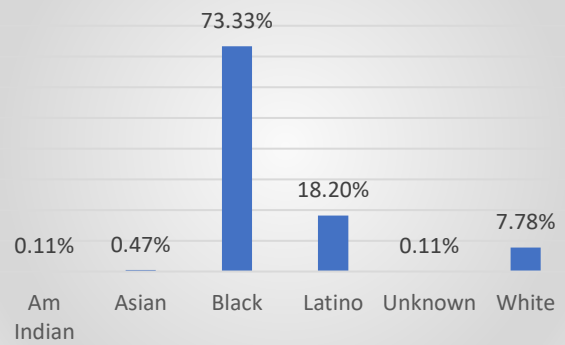

Sheriff's Daily Report

1/10/2021

Under the Custody of the Sheriff	
Total Male and Female	9,050
Jail Population	5,447
Community Corrections	3,603

Jail Population - Behind the Walls

Behind the Walls: Detainees that are physically housed under the Sheriff's custody 24 hours a day/7 days a week. This includes all populations listed on this chart - Divisional populations male & female, Outside Counties, Hospital, PRC, Women's Residential, & VRIC. Detainees in court-ordered treatment programs (PRC, Women's Residential, VRIC) are housed at CCDOC 24 hours a day/7 days week.

Sheriff's Daily Report

1/10/2021

CCSO Population Demographics

In Confinement

Gender Distribution

Race Distribution

Age Distribution

Community Corrections

Gender Distribution

Race Distribution

Age Distribution