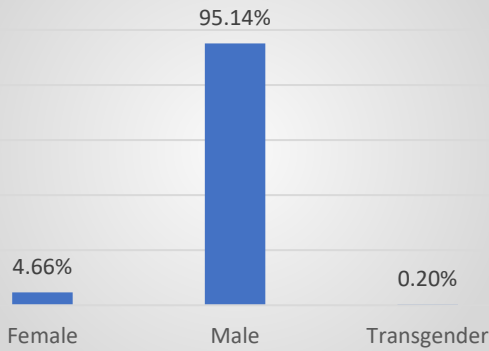

CCSO Population Demographics

In Confinement

Gender Distribution