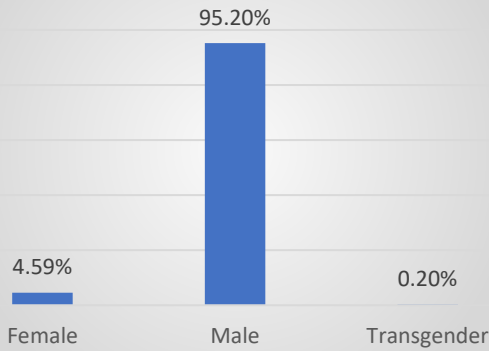

CCSO Population Demographics

In Confinement

Gender Distribution