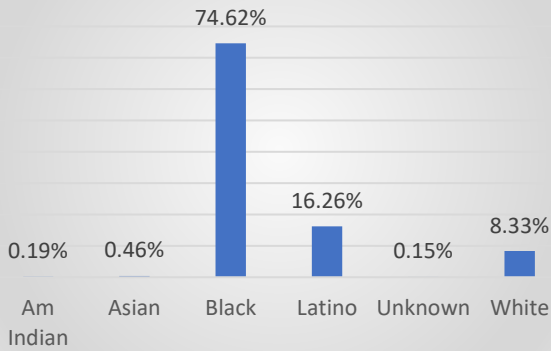

Jail Population - Behind the Walls

Behind the Walls: Detainees that are physically housed under the Sheriff's custody 24 hours a day/7 days a week. This includes all populations listed on this chart - Divisional populations male & female, Outside Counties, Hospital, PRC, Women's Residential, & VRIC. Detainees in court-ordered treatment programs (PRC, Women's Residential, VRIC) are housed at CCDOC 24 hours a day/7 days week.

Sheriff's Daily Report

1/9/2021

CCSO Population Demographics

In Confinement

Gender Distribution

Race Distribution

Age Distribution

Community Corrections

Gender Distribution

Race Distribution

Age Distribution