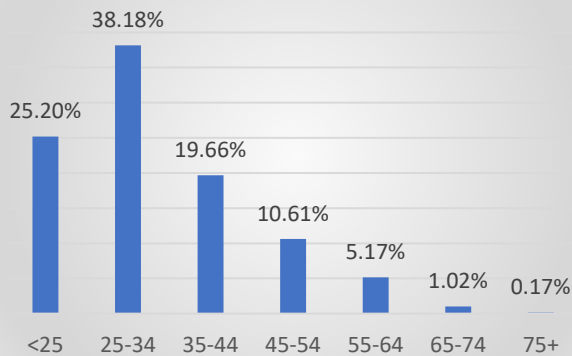

Jail Population - Behind the Walls

Behind the Walls: Detainees that are physically housed under the Sheriff's custody 24 hours a day/7 days a week. This includes all populations listed on this chart - Divisional populations male & female, Outside Counties, Hospital, PRC, Women's Residential, & VRIC. Detainees in court-ordered treatment programs (PRC, Women's Residential, VRIC) are housed at CCDOC 24 hours a day/7 days week.

Sheriff's Daily Report

1/9/2021

CCSO Population Demographics

In Confinement

Gender Distribution

Race Distribution

Age Distribution

Community Corrections

Gender Distribution

Race Distribution

Age Distribution