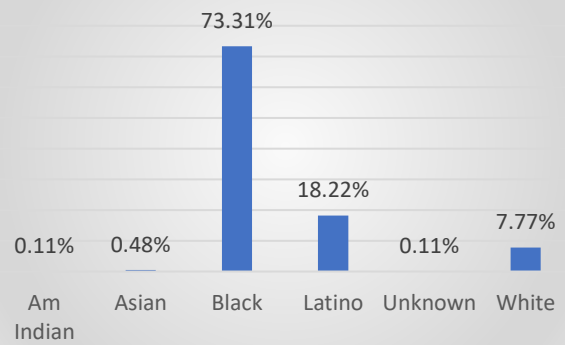

Jail Population - Behind the Walls

Behind the Walls: Detainees that are physically housed under the Sheriff's custody 24 hours a day/7 days a week. This includes all populations listed on this chart - Divisional populations male & female, Outside Counties, Hospital, PRC, Women's Residential, & VRIC. Detainees in court-ordered treatment programs (PRC, Women's Residential, VRIC) are housed at CCDOC 24 hours a day/7 days week.

Sheriff's Daily Report

1/9/2021

CCSO Population Demographics

In Confinement

Gender Distribution

Race Distribution

Age Distribution

Community Corrections

Gender Distribution

Race Distribution

Age Distribution