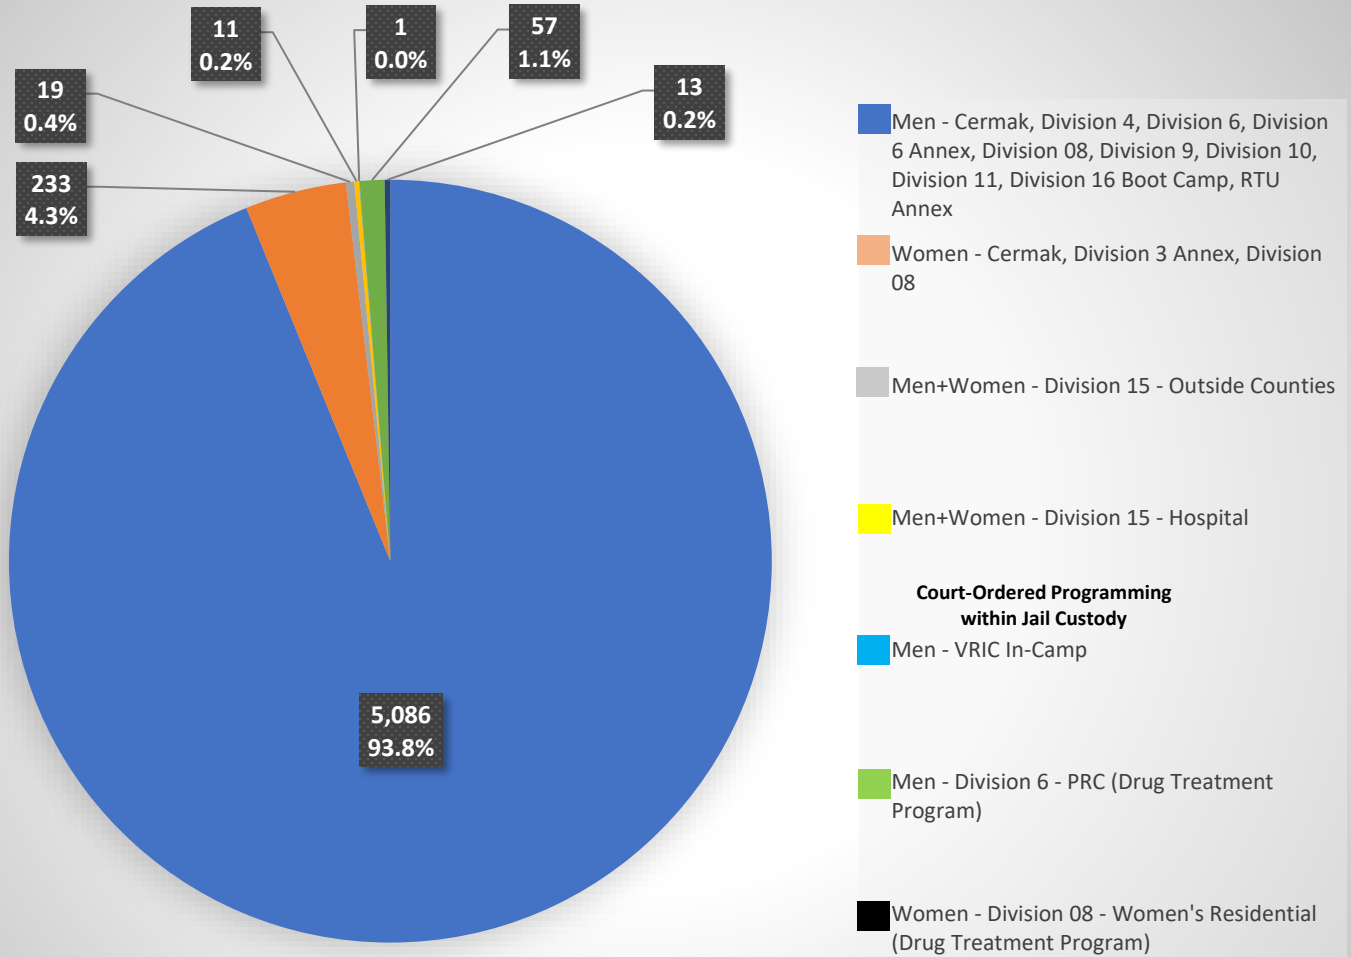

Sheriff's Daily Report

1/9/2021

| Under the Custody of the Sheriff | |
|----------------------------------|--------------|
| Total Male and Female | 9,004 |
| Jail Population | 5,420 |
| Community Corrections | 3,584 |

Jail Population - Behind the Walls

Behind the Walls: Detainees that are physically housed under the Sheriff's custody 24 hours a day/7 days a week. This includes all populations listed on this chart - Divisional populations male & female, Outside Counties, Hospital, PRC, Women's Residential, & VRIC. Detainees in court-ordered treatment programs (PRC, Women's Residential, VRIC) are housed at CCDOC 24 hours a day/7 days week.

Gender Distribution

Race Distribution

Age Distribution