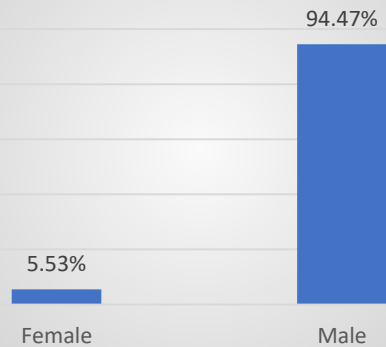

Jail Population - Behind the Walls

Behind the Walls: Detainees that are physically housed under the Sheriff's custody 24 hours a day/7 days a week. This includes all populations listed on this chart - Divisional populations male & female, Outside Counties, Hospital, PRC, Women's Residential, & VRIC. Detainees in court-ordered treatment programs (PRC, Women's Residential, VRIC) are housed at CCDOC 24 hours a day/7 days week.

Sheriff's Daily Report

1/9/2021

CCSO Population Demographics

In Confinement

Gender Distribution

Race Distribution

Age Distribution

Community Corrections

Gender Distribution

Race Distribution

Age Distribution