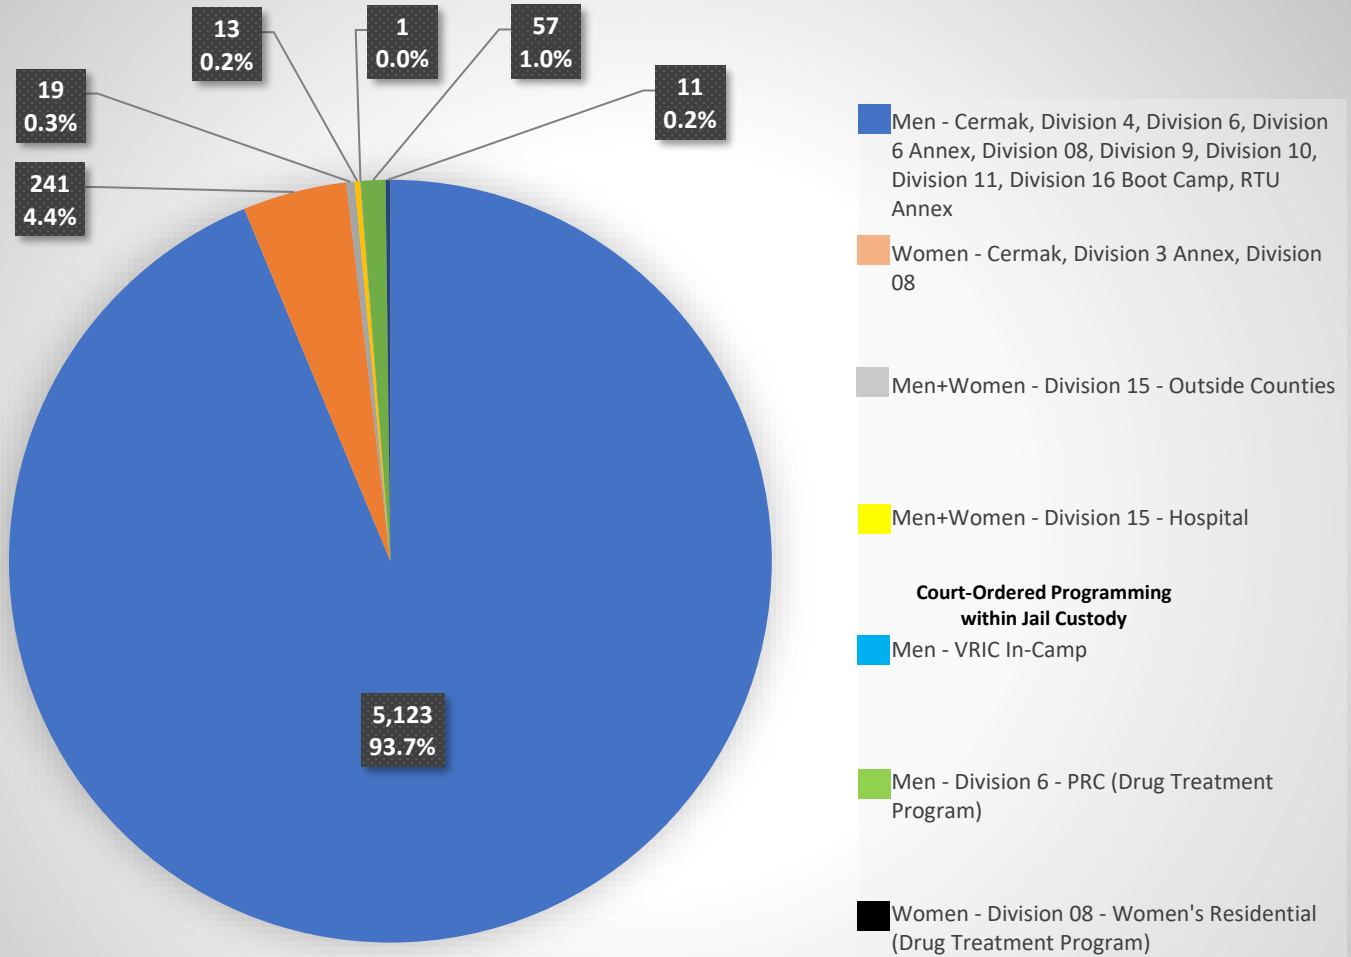

# Sheriff's Daily Report

1/5/2021

Under the Custody of the Sheriff	
<b>Total Male and Female</b>	<b>9,042</b>
Jail Population	5,465
Community Corrections	3,577

## Jail Population - Behind the Walls

Behind the Walls: Detainees that are physically housed under the Sheriff's custody 24 hours a day/7 days a week. This includes all populations listed on this chart - Divisional populations male & female, Outside Counties, Hospital, PRC, Women's Residential, & VRIC. Detainees in court-ordered treatment programs (PRC, Women's Residential, VRIC) are housed at CCDOC 24 hours a day/7 days week.

##### Race Distribution

##### Age Distribution