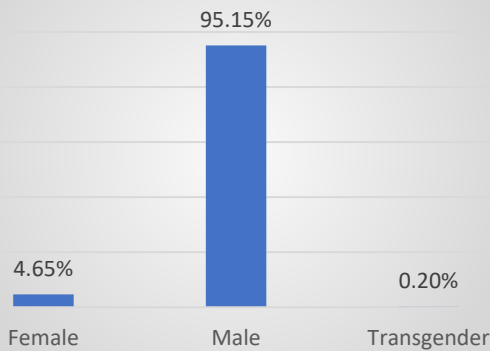

Sheriff's Daily Report

1/5/2021

CCSO Population Demographics

In Confinement

Gender Distribution