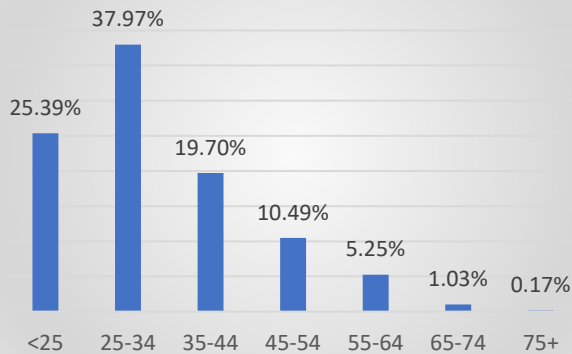

Sheriff's Daily Report

1/3/2021

Under the Custody of the Sheriff	
Total Male and Female	9,023
Jail Population	5,470
Community Corrections	3,553

Jail Population - Behind the Walls

Behind the Walls: Detainees that are physically housed under the Sheriff's custody 24 hours a day/7 days a week. This includes all populations listed on this chart - Divisional populations male & female, Outside Counties, Hospital, PRC, Women's Residential, & VRIC. Detainees in court-ordered treatment programs (PRC, Women's Residential, VRIC) are housed at CCDOC 24 hours a day/7 days week.

Sheriff's Daily Report

1/3/2021

CCSO Population Demographics

In Confinement

Gender Distribution

Race Distribution

Age Distribution

Community Corrections

Gender Distribution

Race Distribution

Age Distribution