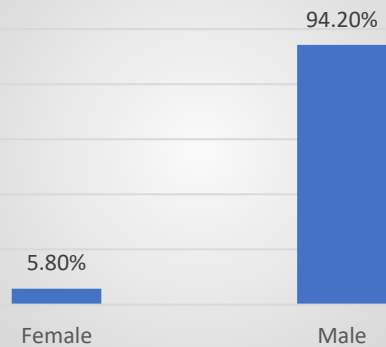

Sheriff's Daily Report

1/3/2021

Under the Custody of the Sheriff	
Total Male and Female	9,023
Jail Population	5,470
Community Corrections	3,553

Jail Population - Behind the Walls

Behind the Walls: Detainees that are physically housed under the Sheriff's custody 24 hours a day/7 days a week. This includes all populations listed on this chart - Divisional populations male & female, Outside Counties, Hospital, PRC, Women's Residential, & VRIC. Detainees in court-ordered treatment programs (PRC, Women's Residential, VRIC) are housed at CCDOC 24 hours a day/7 days week.

Sheriff's Daily Report

1/3/2021

CCSO Population Demographics

In Confinement

Gender Distribution

Race Distribution

Age Distribution

Community Corrections

Gender Distribution

Race Distribution

Age Distribution