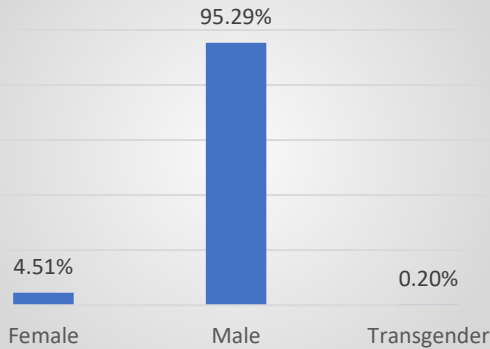

CCSO Population Demographics

In Confinement

Gender Distribution