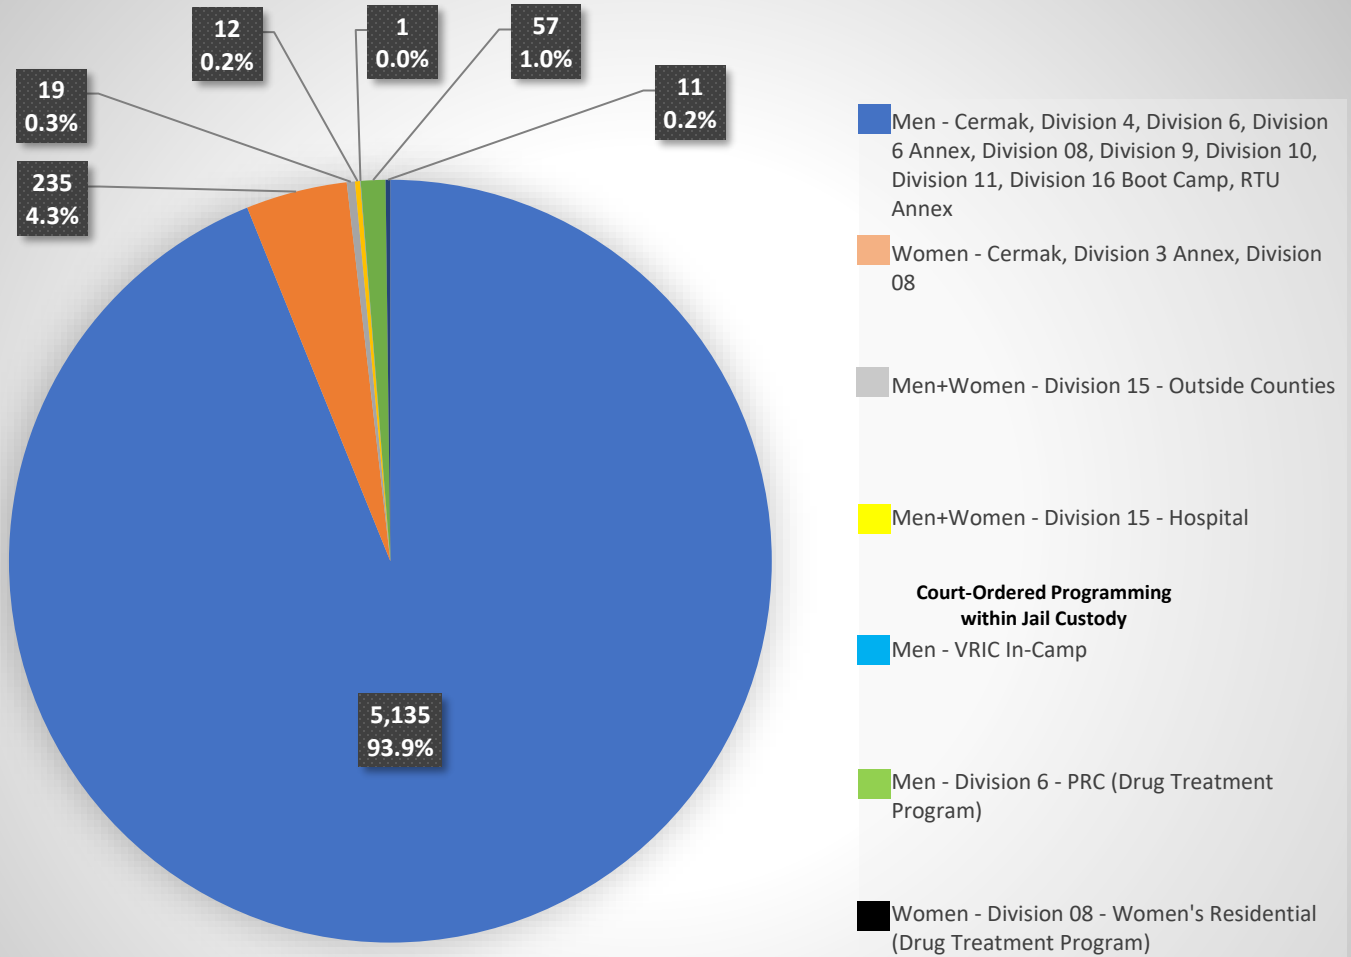

Sheriff's Daily Report

1/3/2021

Under the Custody of the Sheriff	
Total Male and Female	9,023
Jail Population	5,470
Community Corrections	3,553

Jail Population - Behind the Walls

Behind the Walls: Detainees that are physically housed under the Sheriff's custody 24 hours a day/7 days a week. This includes all populations listed on this chart - Divisional populations male & female, Outside Counties, Hospital, PRC, Women's Residential, & VRIC. Detainees in court-ordered treatment programs (PRC, Women's Residential, VRIC) are housed at CCDOC 24 hours a day/7 days week.

Sheriff's Daily Report

1/3/2021

CCSO Population Demographics

In Confinement

Gender Distribution

Race Distribution

Age Distribution

Community Corrections

Gender Distribution

Race Distribution

Age Distribution