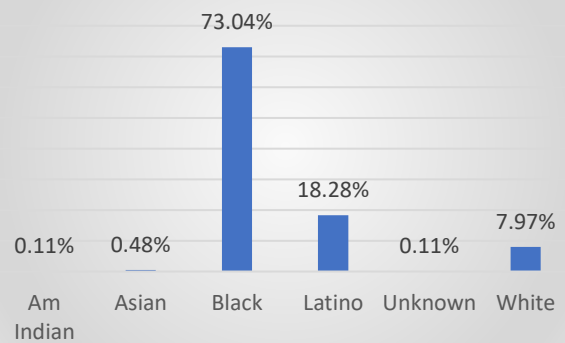

Sheriff's Daily Report

1/3/2021

Under the Custody of the Sheriff	
Total Male and Female	9,023
Jail Population	5,470
Community Corrections	3,553

Jail Population - Behind the Walls

Behind the Walls: Detainees that are physically housed under the Sheriff's custody 24 hours a day/7 days a week. This includes all populations listed on this chart - Divisional populations male & female, Outside Counties, Hospital, PRC, Women's Residential, & VRIC. Detainees in court-ordered treatment programs (PRC, Women's Residential, VRIC) are housed at CCDOC 24 hours a day/7 days week.

Sheriff's Daily Report

1/3/2021

CCSO Population Demographics

In Confinement

Gender Distribution

Race Distribution

Age Distribution

Community Corrections

Gender Distribution

Race Distribution

Age Distribution