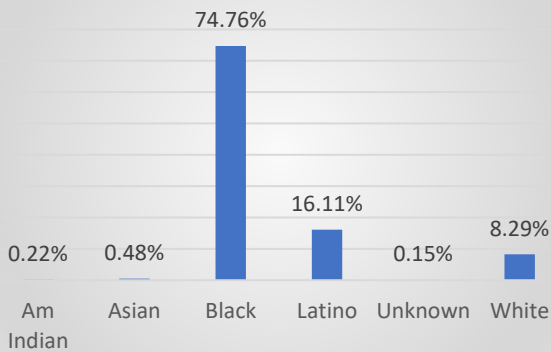

Sheriff's Daily Report

1/3/2021

Under the Custody of the Sheriff	
Total Male and Female	9,023
Jail Population	5,470
Community Corrections	3,553

Jail Population - Behind the Walls

Behind the Walls: Detainees that are physically housed under the Sheriff's custody 24 hours a day/7 days a week. This includes all populations listed on this chart - Divisional populations male & female, Outside Counties, Hospital, PRC, Women's Residential, & VRIC. Detainees in court-ordered treatment programs (PRC, Women's Residential, VRIC) are housed at CCDOC 24 hours a day/7 days week.

Sheriff's Daily Report

1/3/2021

CCSO Population Demographics

In Confinement

Gender Distribution

Race Distribution

Age Distribution

Community Corrections

Gender Distribution

Race Distribution

Age Distribution