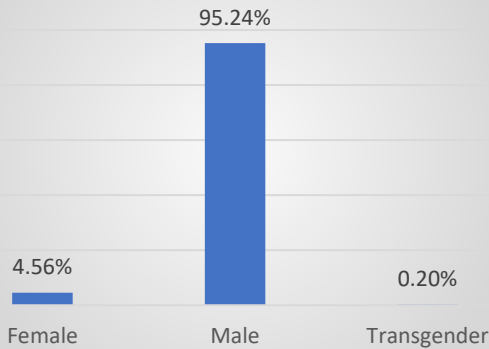

CCSO Population Demographics

In Confinement

Community Corrections

Gender Distribution