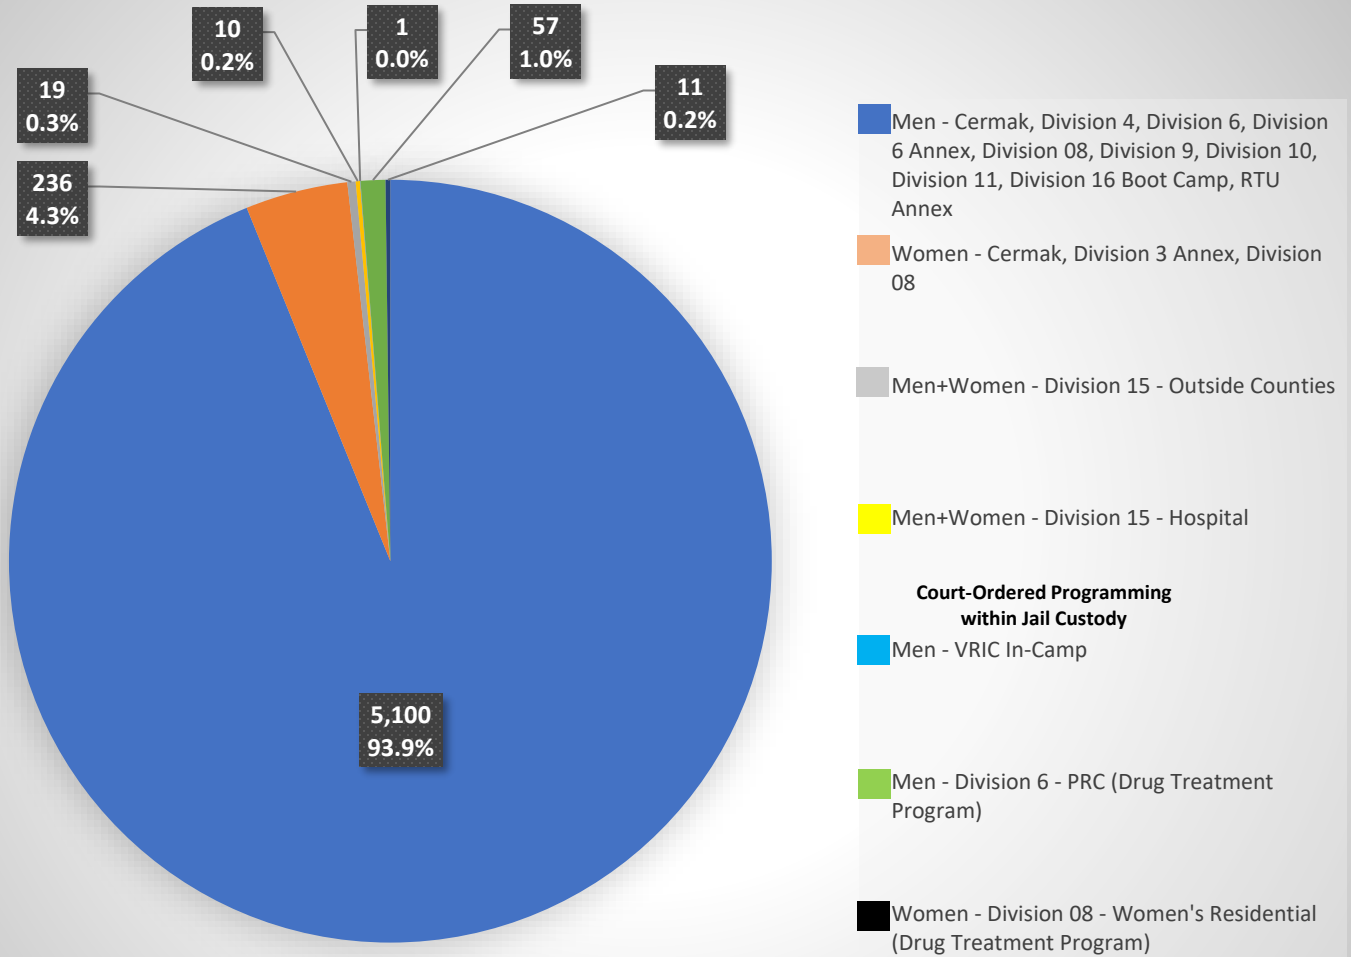

# Sheriff's Daily Report

1/2/2021

Under the Custody of the Sheriff	
<b>Total Male and Female</b>	<b>8,973</b>
Jail Population	5,434
Community Corrections	3,539

## Jail Population - Behind the Walls

Behind the Walls: Detainees that are physically housed under the Sheriff's custody 24 hours a day/7 days a week. This includes all populations listed on this chart - Divisional populations male & female, Outside Counties, Hospital, PRC, Women's Residential, & VRIC. Detainees in court-ordered treatment programs (PRC, Women's Residential, VRIC) are housed at CCDOC 24 hours a day/7 days week.

##### Race Distribution

##### Age Distribution