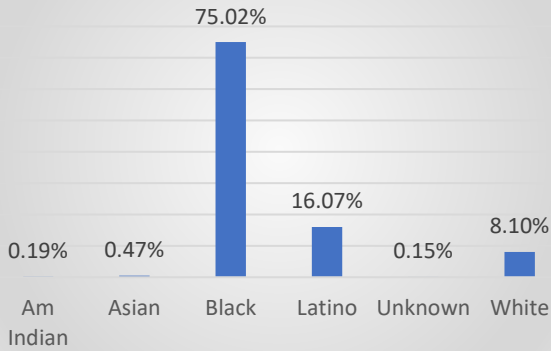

Sheriff's Daily Report

12/31/2020

Under the Custody of the Sheriff	
Total Male and Female	8,904
Jail Population	5,388
Community Corrections	3,516

Jail Population - Behind the Walls

Behind the Walls: Detainees that are physically housed under the Sheriff's custody 24 hours a day/7 days a week. This includes all populations listed on this chart - Divisional populations male & female, Outside Counties, Hospital, PRC, Women's Residential, & VRIC. Detainees in court-ordered treatment programs (PRC, Women's Residential, VRIC) are housed at CCDOC 24 hours a day/7 days week.

Sheriff's Daily Report

12/31/2020

CCSO Population Demographics

In Confinement

Gender Distribution

Race Distribution

Age Distribution

Community Corrections

Gender Distribution

Race Distribution

Age Distribution