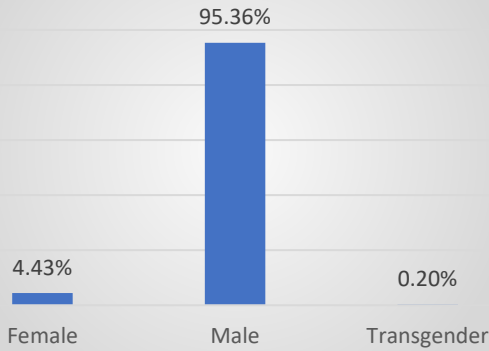

CCSO Population Demographics

In Confinement

Gender Distribution