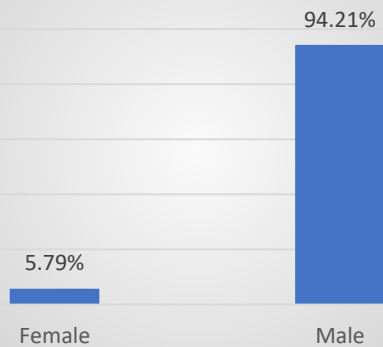

Sheriff's Daily Report

12/31/2020

Under the Custody of the Sheriff	
Total Male and Female	8,904
Jail Population	5,388
Community Corrections	3,516

Jail Population - Behind the Walls

Behind the Walls: Detainees that are physically housed under the Sheriff's custody 24 hours a day/7 days a week. This includes all populations listed on this chart - Divisional populations male & female, Outside Counties, Hospital, PRC, Women's Residential, & VRIC. Detainees in court-ordered treatment programs (PRC, Women's Residential, VRIC) are housed at CCDOC 24 hours a day/7 days week.

Sheriff's Daily Report

12/31/2020

CCSO Population Demographics

In Confinement

Gender Distribution

Race Distribution

Age Distribution

Community Corrections

Gender Distribution

Race Distribution

Age Distribution