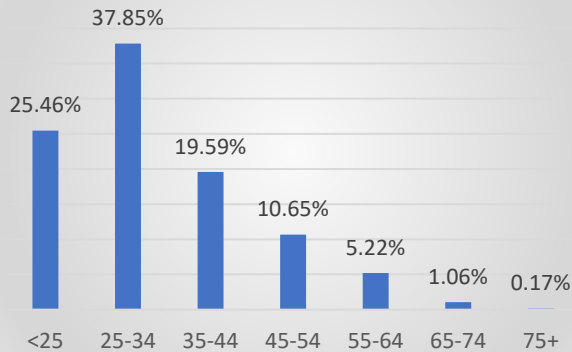

Sheriff's Daily Report

12/31/2020

Under the Custody of the Sheriff	
Total Male and Female	8,904
Jail Population	5,388
Community Corrections	3,516

Jail Population - Behind the Walls

Behind the Walls: Detainees that are physically housed under the Sheriff's custody 24 hours a day/7 days a week. This includes all populations listed on this chart - Divisional populations male & female, Outside Counties, Hospital, PRC, Women's Residential, & VRIC. Detainees in court-ordered treatment programs (PRC, Women's Residential, VRIC) are housed at CCDOC 24 hours a day/7 days week.

Sheriff's Daily Report

12/31/2020

CCSO Population Demographics

In Confinement

Gender Distribution

Race Distribution

Age Distribution

Community Corrections

Gender Distribution

Race Distribution

Age Distribution