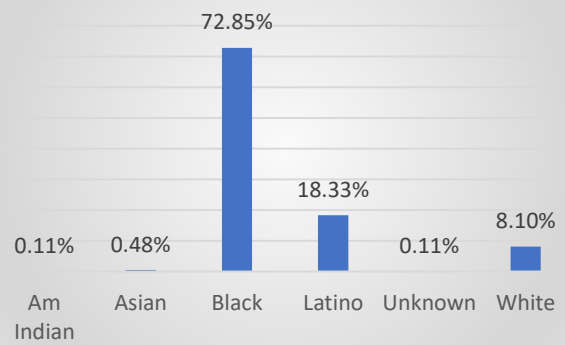

Sheriff's Daily Report

12/31/2020

Under the Custody of the Sheriff	
Total Male and Female	8,904
Jail Population	5,388
Community Corrections	3,516

Jail Population - Behind the Walls

Behind the Walls: Detainees that are physically housed under the Sheriff's custody 24 hours a day/7 days a week. This includes all populations listed on this chart - Divisional populations male & female, Outside Counties, Hospital, PRC, Women's Residential, & VRIC. Detainees in court-ordered treatment programs (PRC, Women's Residential, VRIC) are housed at CCDOC 24 hours a day/7 days week.

Sheriff's Daily Report

12/31/2020

CCSO Population Demographics

In Confinement

Gender Distribution

Race Distribution

Age Distribution

Community Corrections

Gender Distribution

Race Distribution

Age Distribution