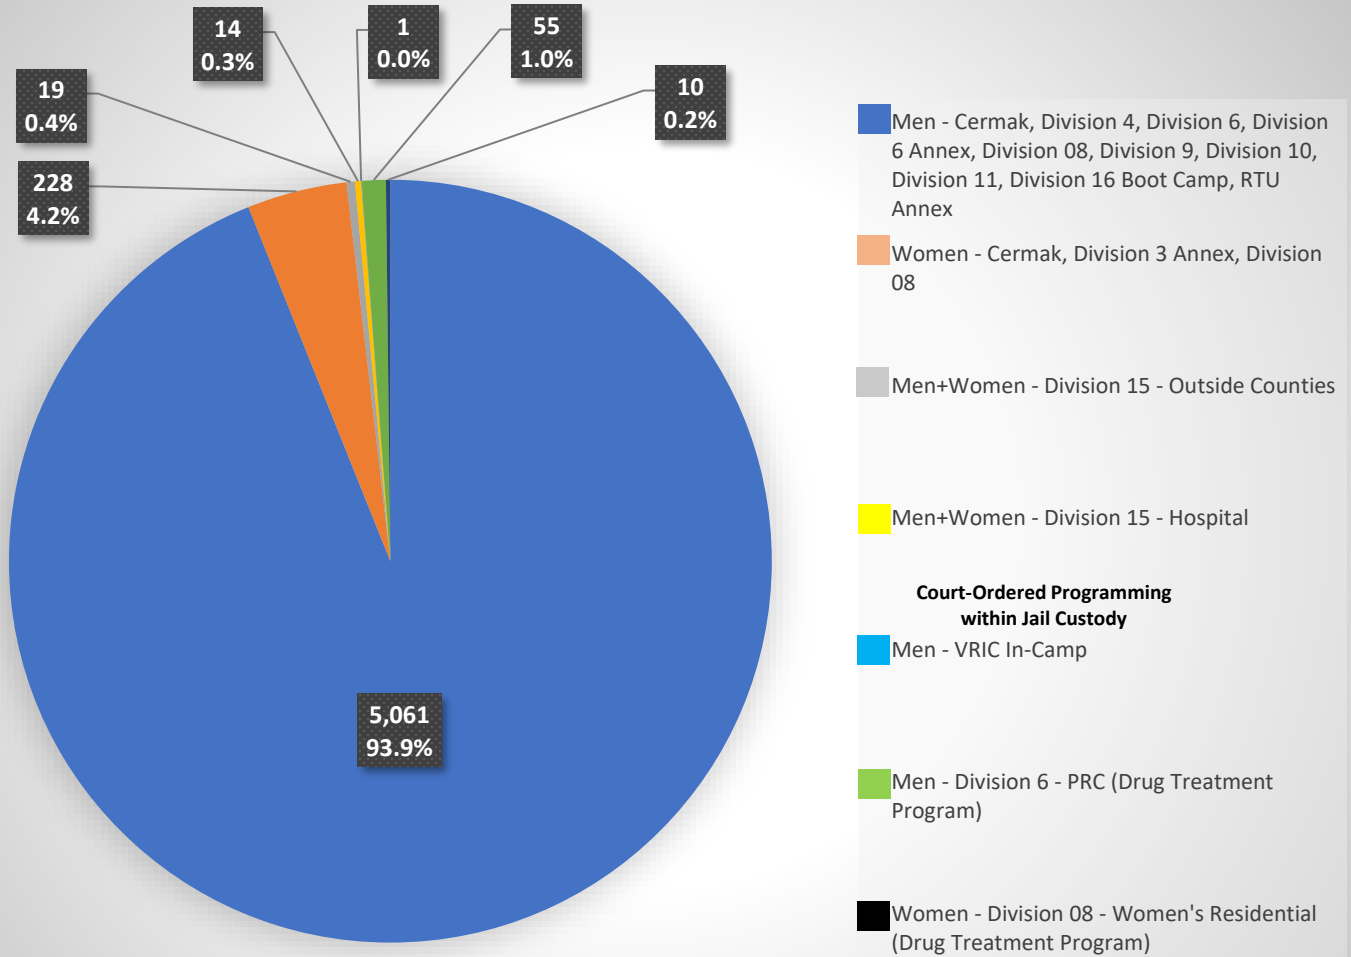

Sheriff's Daily Report

12/31/2020

Under the Custody of the Sheriff	
Total Male and Female	8,904
Jail Population	5,388
Community Corrections	3,516

Jail Population - Behind the Walls

Behind the Walls: Detainees that are physically housed under the Sheriff's custody 24 hours a day/7 days a week. This includes all populations listed on this chart - Divisional populations male & female, Outside Counties, Hospital, PRC, Women's Residential, & VRIC. Detainees in court-ordered treatment programs (PRC, Women's Residential, VRIC) are housed at CCDOC 24 hours a day/7 days week.

Sheriff's Daily Report

12/31/2020

CCSO Population Demographics

In Confinement

Gender Distribution

Race Distribution

Age Distribution

Community Corrections

Gender Distribution

Race Distribution

Age Distribution