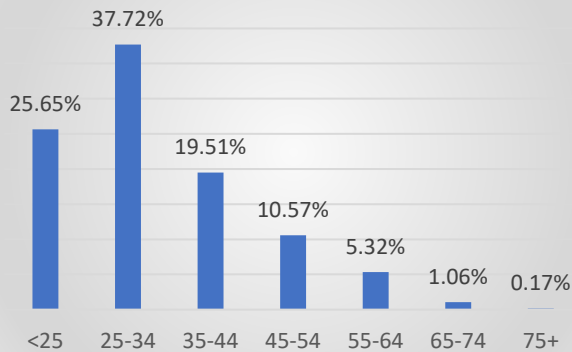

Sheriff's Daily Report

12/28/2020

Under the Custody of the Sheriff	
Total Male and Female	8,908
Jail Population	5,411
Community Corrections	3,497

Jail Population - Behind the Walls

Behind the Walls: Detainees that are physically housed under the Sheriff's custody 24 hours a day/7 days a week. This includes all populations listed on this chart - Divisional populations male & female, Outside Counties, Hospital, PRC, Women's Residential, & VRIC. Detainees in court-ordered treatment programs (PRC, Women's Residential, VRIC) are housed at CCDOC 24 hours a day/7 days week.

Sheriff's Daily Report

12/28/2020

CCSO Population Demographics

In Confinement

Gender Distribution

Race Distribution

Age Distribution

Community Corrections

Gender Distribution

Race Distribution

Age Distribution