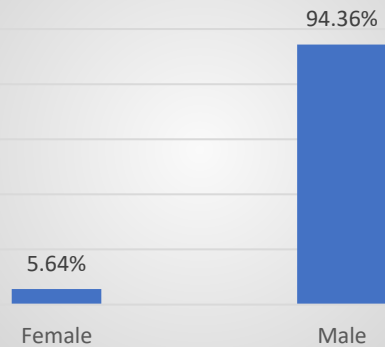

Sheriff's Daily Report

12/28/2020

Under the Custody of the Sheriff	
Total Male and Female	8,908
Jail Population	5,411
Community Corrections	3,497

Jail Population - Behind the Walls

Behind the Walls: Detainees that are physically housed under the Sheriff's custody 24 hours a day/7 days a week. This includes all populations listed on this chart - Divisional populations male & female, Outside Counties, Hospital, PRC, Women's Residential, & VRIC. Detainees in court-ordered treatment programs (PRC, Women's Residential, VRIC) are housed at CCDOC 24 hours a day/7 days week.

Sheriff's Daily Report

12/28/2020

CCSO Population Demographics

In Confinement

Gender Distribution

Race Distribution

Age Distribution

Community Corrections

Gender Distribution

Race Distribution

Age Distribution