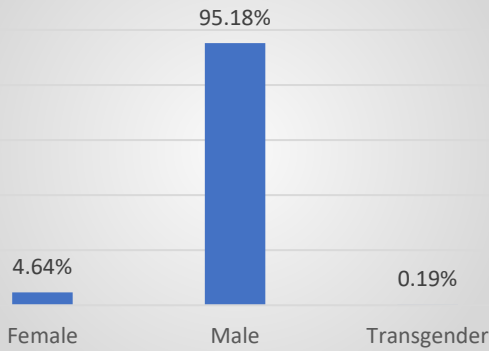

CCSO Population Demographics

In Confinement

Gender Distribution