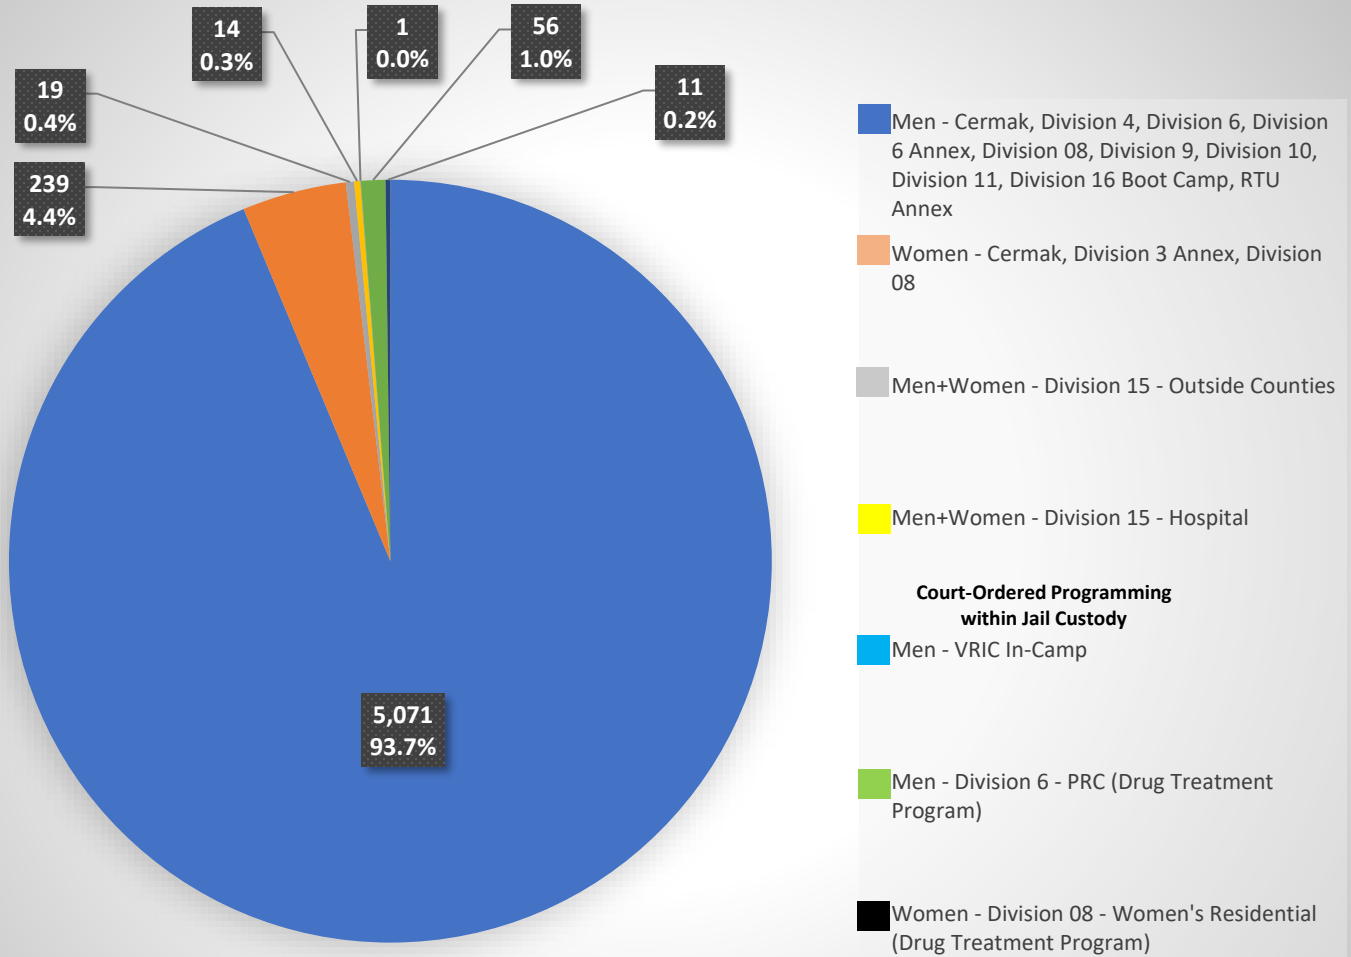

Sheriff's Daily Report

12/28/2020

Under the Custody of the Sheriff	
Total Male and Female	8,908
Jail Population	5,411
Community Corrections	3,497

Jail Population - Behind the Walls

Behind the Walls: Detainees that are physically housed under the Sheriff's custody 24 hours a day/7 days a week. This includes all populations listed on this chart - Divisional populations male & female, Outside Counties, Hospital, PRC, Women's Residential, & VRIC. Detainees in court-ordered treatment programs (PRC, Women's Residential, VRIC) are housed at CCDOC 24 hours a day/7 days week.

Sheriff's Daily Report

12/28/2020

CCSO Population Demographics

In Confinement

Gender Distribution

Race Distribution

Age Distribution

Community Corrections

Gender Distribution

Race Distribution

Age Distribution