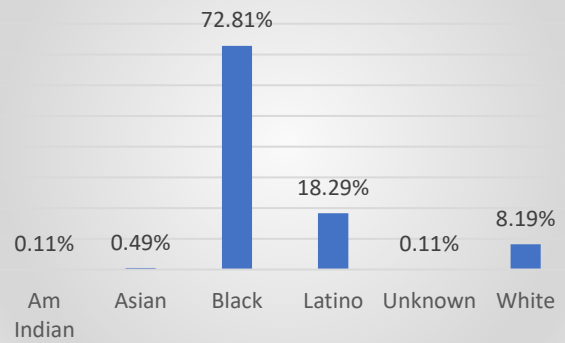

Sheriff's Daily Report

12/28/2020

Under the Custody of the Sheriff	
Total Male and Female	8,908
Jail Population	5,411
Community Corrections	3,497

Jail Population - Behind the Walls

Behind the Walls: Detainees that are physically housed under the Sheriff's custody 24 hours a day/7 days a week. This includes all populations listed on this chart - Divisional populations male & female, Outside Counties, Hospital, PRC, Women's Residential, & VRIC. Detainees in court-ordered treatment programs (PRC, Women's Residential, VRIC) are housed at CCDOC 24 hours a day/7 days week.

Sheriff's Daily Report

12/28/2020

CCSO Population Demographics

In Confinement

Gender Distribution

Race Distribution

Age Distribution

Community Corrections

Gender Distribution

Race Distribution

Age Distribution