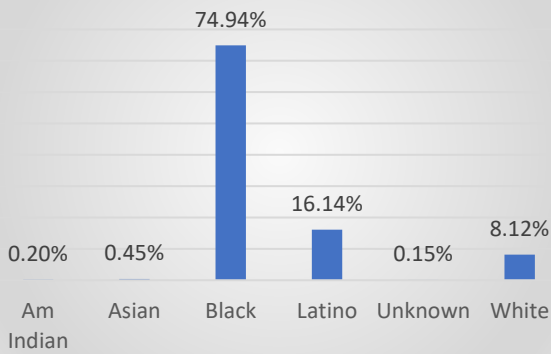

Sheriff's Daily Report

12/28/2020

Under the Custody of the Sheriff	
Total Male and Female	8,908
Jail Population	5,411
Community Corrections	3,497

Jail Population - Behind the Walls

Behind the Walls: Detainees that are physically housed under the Sheriff's custody 24 hours a day/7 days a week. This includes all populations listed on this chart - Divisional populations male & female, Outside Counties, Hospital, PRC, Women's Residential, & VRIC. Detainees in court-ordered treatment programs (PRC, Women's Residential, VRIC) are housed at CCDOC 24 hours a day/7 days week.

Sheriff's Daily Report

12/28/2020

CCSO Population Demographics

In Confinement

Gender Distribution

Race Distribution

Age Distribution

Community Corrections

Gender Distribution

Race Distribution

Age Distribution