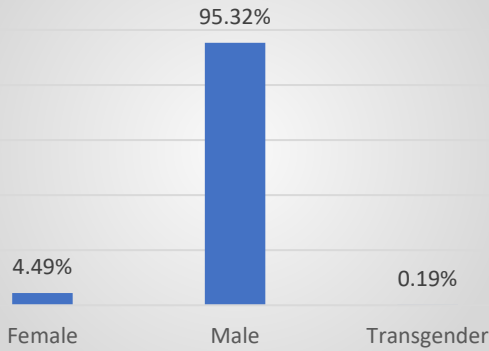

CCSO Population Demographics

In Confinement

Gender Distribution