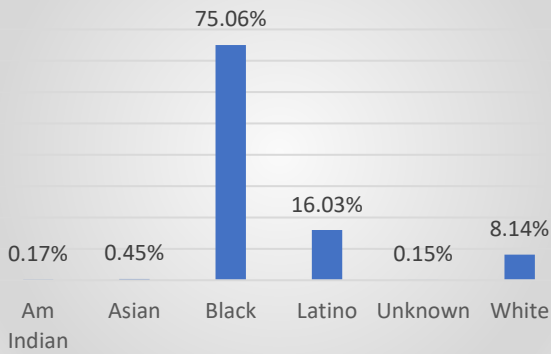

Sheriff's Daily Report

12/27/2020

Under the Custody of the Sheriff	
Total Male and Female	8,867
Jail Population	5,364
Community Corrections	3,503

Jail Population - Behind the Walls

Behind the Walls: Detainees that are physically housed under the Sheriff's custody 24 hours a day/7 days a week. This includes all populations listed on this chart - Divisional populations male & female, Outside Counties, Hospital, PRC, Women's Residential, & VRIC. Detainees in court-ordered treatment programs (PRC, Women's Residential, VRIC) are housed at CCDOC 24 hours a day/7 days week.

Sheriff's Daily Report

12/27/2020

CCSO Population Demographics

In Confinement

Gender Distribution

Race Distribution

Age Distribution

Community Corrections

Gender Distribution

Race Distribution

Age Distribution