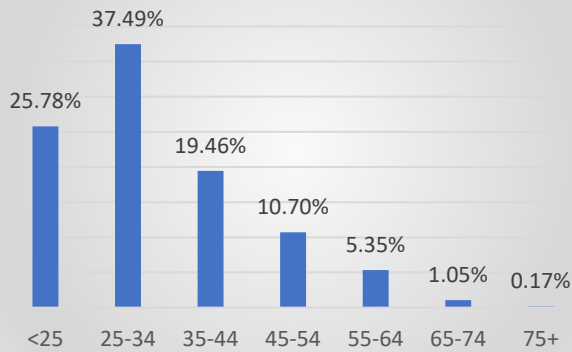

Sheriff's Daily Report

12/27/2020

Under the Custody of the Sheriff	
Total Male and Female	8,867
Jail Population	5,364
Community Corrections	3,503

Jail Population - Behind the Walls

Behind the Walls: Detainees that are physically housed under the Sheriff's custody 24 hours a day/7 days a week. This includes all populations listed on this chart - Divisional populations male & female, Outside Counties, Hospital, PRC, Women's Residential, & VRIC. Detainees in court-ordered treatment programs (PRC, Women's Residential, VRIC) are housed at CCDOC 24 hours a day/7 days week.

Sheriff's Daily Report

12/27/2020

CCSO Population Demographics

In Confinement

Gender Distribution

Race Distribution

Age Distribution

Community Corrections

Gender Distribution

Race Distribution

Age Distribution