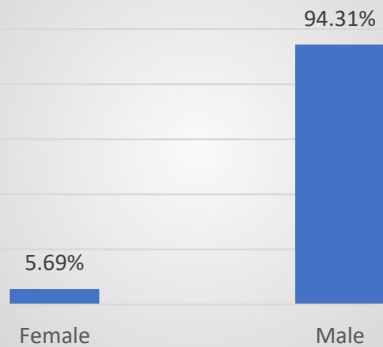

Sheriff's Daily Report

12/27/2020

Under the Custody of the Sheriff	
Total Male and Female	8,867
Jail Population	5,364
Community Corrections	3,503

Jail Population - Behind the Walls

Behind the Walls: Detainees that are physically housed under the Sheriff's custody 24 hours a day/7 days a week. This includes all populations listed on this chart - Divisional populations male & female, Outside Counties, Hospital, PRC, Women's Residential, & VRIC. Detainees in court-ordered treatment programs (PRC, Women's Residential, VRIC) are housed at CCDOC 24 hours a day/7 days week.

Sheriff's Daily Report

12/27/2020

CCSO Population Demographics

In Confinement

Gender Distribution

Race Distribution

Age Distribution

Community Corrections

Gender Distribution

Race Distribution

Age Distribution