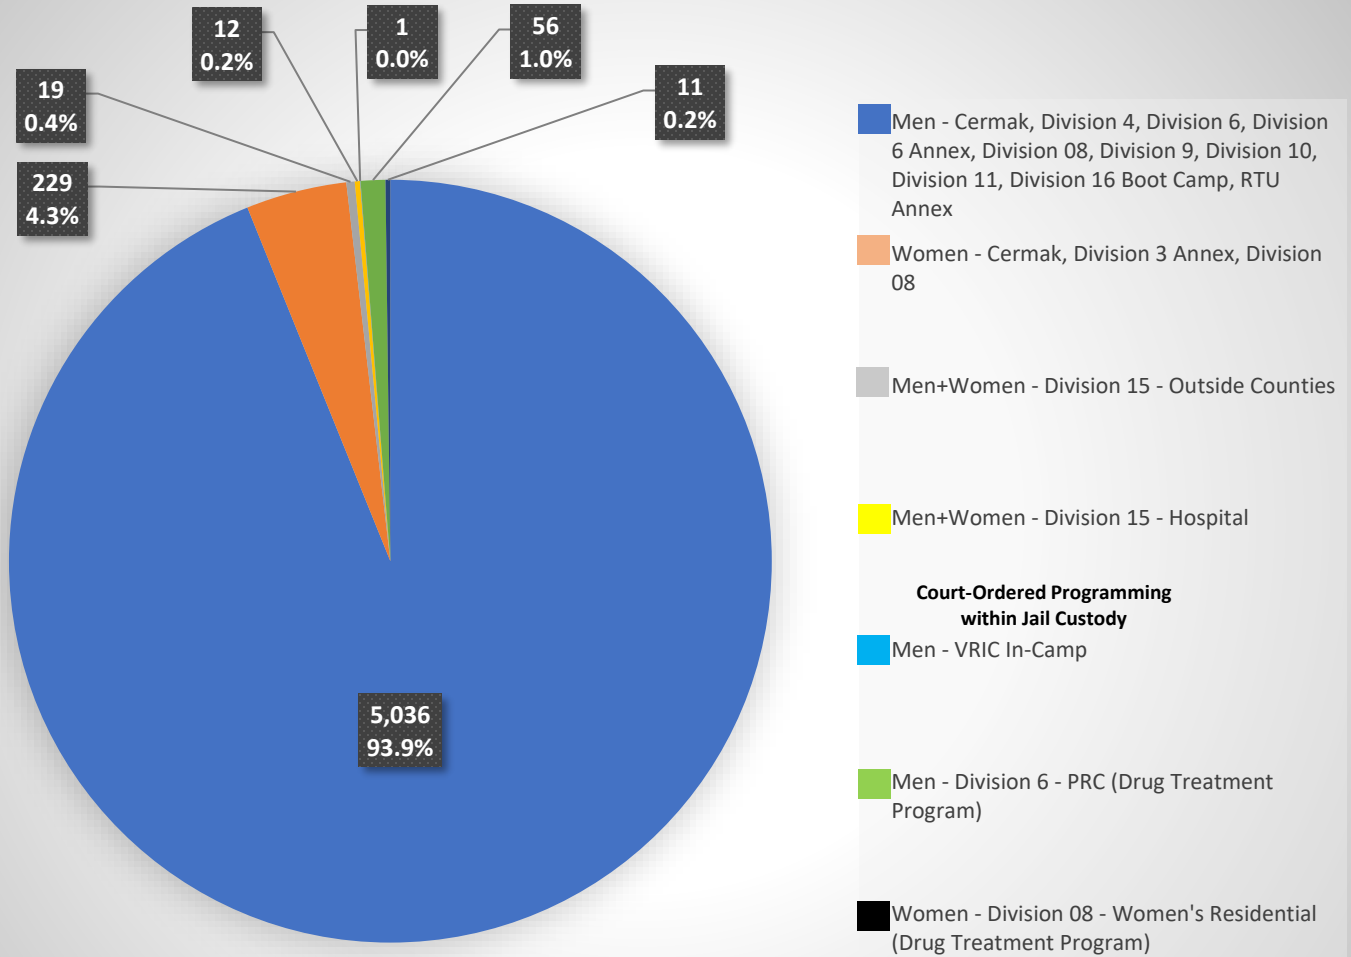

Sheriff's Daily Report

12/27/2020

Under the Custody of the Sheriff	
Total Male and Female	8,867
Jail Population	5,364
Community Corrections	3,503

Jail Population - Behind the Walls

Behind the Walls: Detainees that are physically housed under the Sheriff's custody 24 hours a day/7 days a week. This includes all populations listed on this chart - Divisional populations male & female, Outside Counties, Hospital, PRC, Women's Residential, & VRIC. Detainees in court-ordered treatment programs (PRC, Women's Residential, VRIC) are housed at CCDOC 24 hours a day/7 days week.

Sheriff's Daily Report

12/27/2020

CCSO Population Demographics

In Confinement

Gender Distribution

Race Distribution

Age Distribution

Community Corrections

Gender Distribution

Race Distribution

Age Distribution