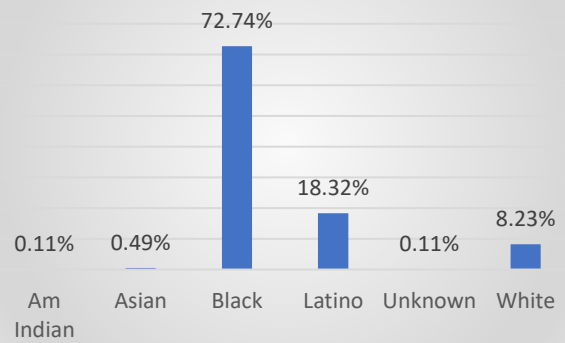

Sheriff's Daily Report

12/27/2020

Under the Custody of the Sheriff	
Total Male and Female	8,867
Jail Population	5,364
Community Corrections	3,503

Jail Population - Behind the Walls

Behind the Walls: Detainees that are physically housed under the Sheriff's custody 24 hours a day/7 days a week. This includes all populations listed on this chart - Divisional populations male & female, Outside Counties, Hospital, PRC, Women's Residential, & VRIC. Detainees in court-ordered treatment programs (PRC, Women's Residential, VRIC) are housed at CCDOC 24 hours a day/7 days week.

Sheriff's Daily Report

12/27/2020

CCSO Population Demographics

In Confinement

Gender Distribution

Race Distribution

Age Distribution

Community Corrections

Gender Distribution

Race Distribution

Age Distribution