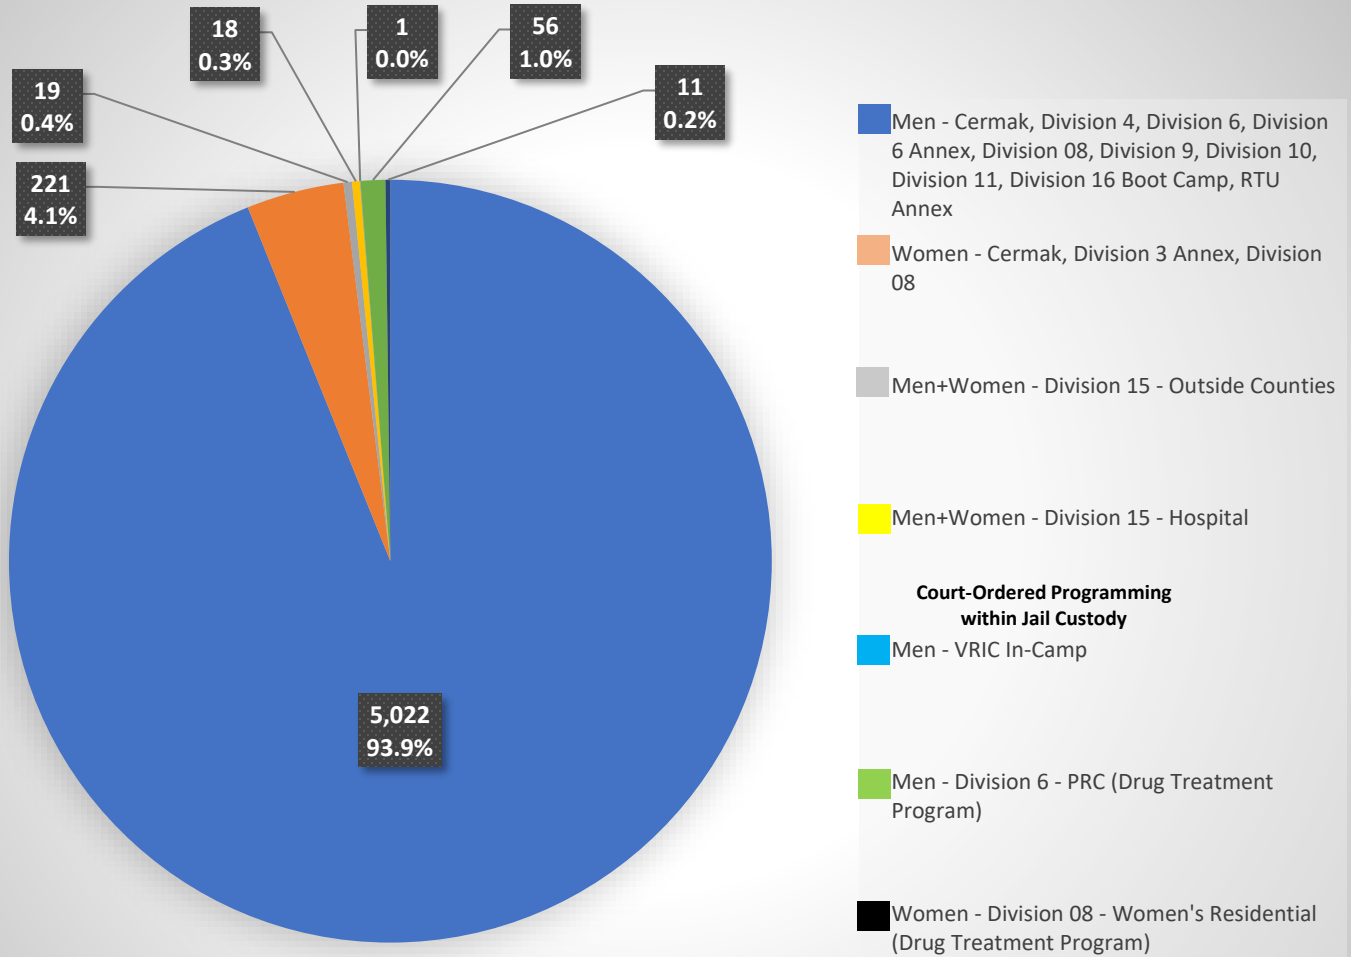

Sheriff's Daily Report

12/25/2020

Under the Custody of the Sheriff	
Total Male and Female	8,826
Jail Population	5,348
Community Corrections	3,478

Jail Population - Behind the Walls

Behind the Walls: Detainees that are physically housed under the Sheriff's custody 24 hours a day/7 days a week. This includes all populations listed on this chart - Divisional populations male & female, Outside Counties, Hospital, PRC, Women's Residential, & VRIC. Detainees in court-ordered treatment programs (PRC, Women's Residential, VRIC) are housed at CCDOC 24 hours a day/7 days week.

Sheriff's Daily Report

12/25/2020

CCSO Population Demographics

In Confinement

Gender Distribution

Race Distribution

Age Distribution

Community Corrections

Gender Distribution

Race Distribution

Age Distribution