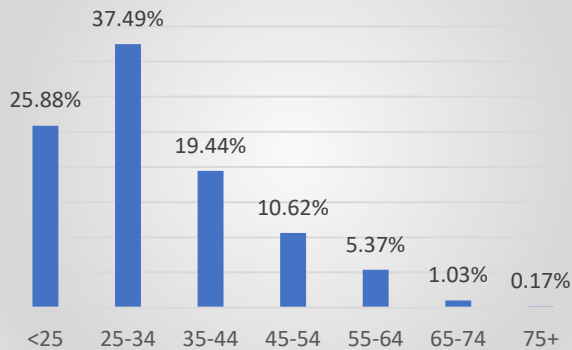

Sheriff's Daily Report

12/25/2020

Under the Custody of the Sheriff	
Total Male and Female	8,826
Jail Population	5,348
Community Corrections	3,478

Jail Population - Behind the Walls

Behind the Walls: Detainees that are physically housed under the Sheriff's custody 24 hours a day/7 days a week. This includes all populations listed on this chart - Divisional populations male & female, Outside Counties, Hospital, PRC, Women's Residential, & VRIC. Detainees in court-ordered treatment programs (PRC, Women's Residential, VRIC) are housed at CCDOC 24 hours a day/7 days week.

Sheriff's Daily Report

12/25/2020

CCSO Population Demographics

In Confinement

Gender Distribution

Race Distribution

Age Distribution

Community Corrections

Gender Distribution

Race Distribution

Age Distribution