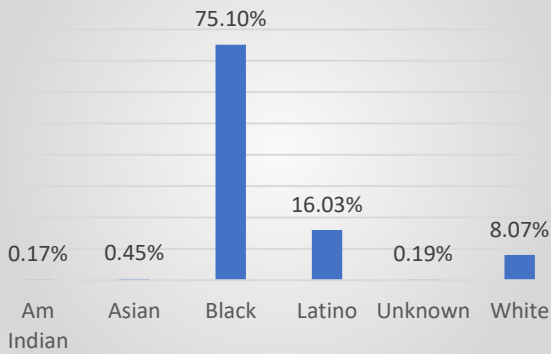

Sheriff's Daily Report

12/25/2020

Under the Custody of the Sheriff	
Total Male and Female	8,826
Jail Population	5,348
Community Corrections	3,478

Jail Population - Behind the Walls

Behind the Walls: Detainees that are physically housed under the Sheriff's custody 24 hours a day/7 days a week. This includes all populations listed on this chart - Divisional populations male & female, Outside Counties, Hospital, PRC, Women's Residential, & VRIC. Detainees in court-ordered treatment programs (PRC, Women's Residential, VRIC) are housed at CCDOC 24 hours a day/7 days week.

Sheriff's Daily Report

12/25/2020

CCSO Population Demographics

In Confinement

Gender Distribution

Race Distribution

Age Distribution

Community Corrections

Gender Distribution

Race Distribution

Age Distribution