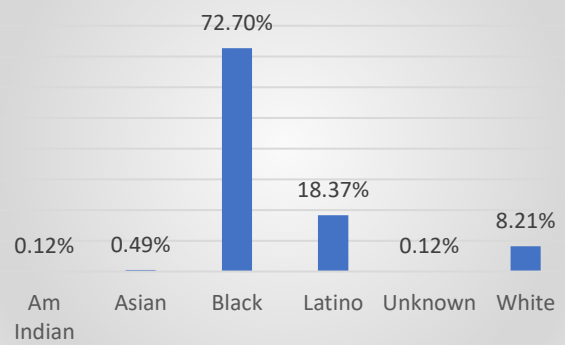

Sheriff's Daily Report

12/25/2020

Under the Custody of the Sheriff	
Total Male and Female	8,826
Jail Population	5,348
Community Corrections	3,478

Jail Population - Behind the Walls

Behind the Walls: Detainees that are physically housed under the Sheriff's custody 24 hours a day/7 days a week. This includes all populations listed on this chart - Divisional populations male & female, Outside Counties, Hospital, PRC, Women's Residential, & VRIC. Detainees in court-ordered treatment programs (PRC, Women's Residential, VRIC) are housed at CCDOC 24 hours a day/7 days week.

Sheriff's Daily Report

12/25/2020

CCSO Population Demographics

In Confinement

Gender Distribution

Race Distribution

Age Distribution

Community Corrections

Gender Distribution

Race Distribution

Age Distribution