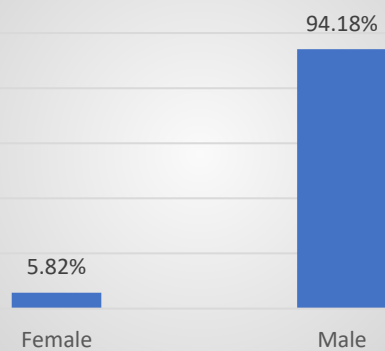

Sheriff's Daily Report

12/25/2020

Under the Custody of the Sheriff	
Total Male and Female	8,826
Jail Population	5,348
Community Corrections	3,478

Jail Population - Behind the Walls

Behind the Walls: Detainees that are physically housed under the Sheriff's custody 24 hours a day/7 days a week. This includes all populations listed on this chart - Divisional populations male & female, Outside Counties, Hospital, PRC, Women's Residential, & VRIC. Detainees in court-ordered treatment programs (PRC, Women's Residential, VRIC) are housed at CCDOC 24 hours a day/7 days week.

Sheriff's Daily Report

12/25/2020

CCSO Population Demographics

In Confinement

Gender Distribution

Race Distribution

Age Distribution

Community Corrections

Gender Distribution

Race Distribution

Age Distribution