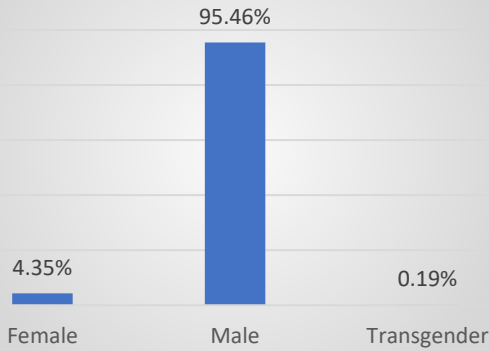

CCSO Population Demographics

In Confinement

Gender Distribution