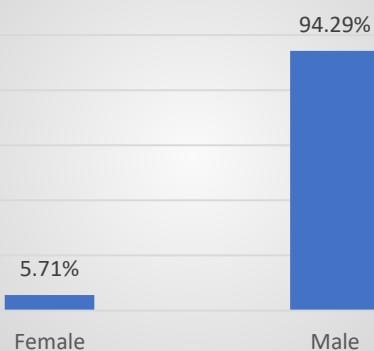

Sheriff's Daily Report

12/21/2020

Under the Custody of the Sheriff	
Total Male and Female	8,874
Jail Population	5,415
Community Corrections	3,459

Jail Population - Behind the Walls

Behind the Walls: Detainees that are physically housed under the Sheriff's custody 24 hours a day/7 days a week. This includes all populations listed on this chart - Divisional populations male & female, Outside Counties, Hospital, PRC, Women's Residential, & VRIC. Detainees in court-ordered treatment programs (PRC, Women's Residential, VRIC) are housed at CCDOC 24 hours a day/7 days week.

Sheriff's Daily Report

12/21/2020

CCSO Population Demographics

In Confinement

Gender Distribution

Race Distribution

Age Distribution

Community Corrections

Gender Distribution

Race Distribution

Age Distribution