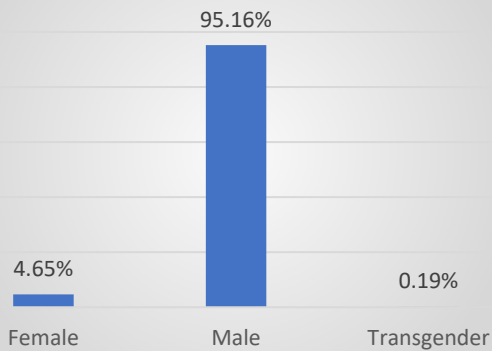

Sheriff's Daily Report

12/21/2020

CCSO Population Demographics

In Confinement

Gender Distribution