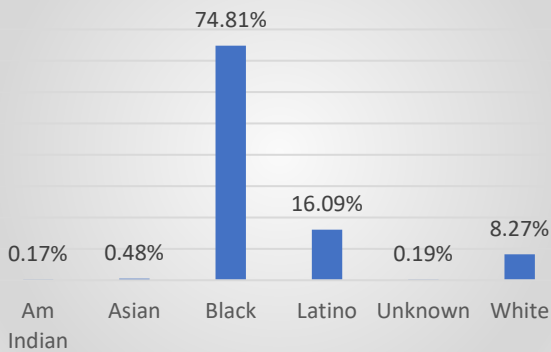

Sheriff's Daily Report

12/21/2020

Under the Custody of the Sheriff	
Total Male and Female	8,874
Jail Population	5,415
Community Corrections	3,459

Jail Population - Behind the Walls

Behind the Walls: Detainees that are physically housed under the Sheriff's custody 24 hours a day/7 days a week. This includes all populations listed on this chart - Divisional populations male & female, Outside Counties, Hospital, PRC, Women's Residential, & VRIC. Detainees in court-ordered treatment programs (PRC, Women's Residential, VRIC) are housed at CCDOC 24 hours a day/7 days week.

Sheriff's Daily Report

12/21/2020

CCSO Population Demographics

In Confinement

Gender Distribution

Race Distribution

Age Distribution

Community Corrections

Gender Distribution

Race Distribution

Age Distribution