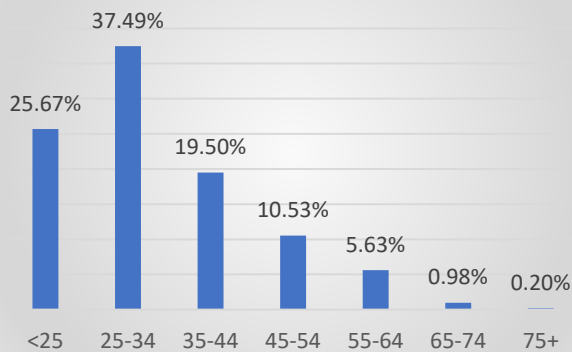

Sheriff's Daily Report

12/21/2020

Under the Custody of the Sheriff	
Total Male and Female	8,874
Jail Population	5,415
Community Corrections	3,459

Jail Population - Behind the Walls

Behind the Walls: Detainees that are physically housed under the Sheriff's custody 24 hours a day/7 days a week. This includes all populations listed on this chart - Divisional populations male & female, Outside Counties, Hospital, PRC, Women's Residential, & VRIC. Detainees in court-ordered treatment programs (PRC, Women's Residential, VRIC) are housed at CCDOC 24 hours a day/7 days week.

Sheriff's Daily Report

12/21/2020

CCSO Population Demographics

In Confinement

Gender Distribution

Race Distribution

Age Distribution

Community Corrections

Gender Distribution

Race Distribution

Age Distribution