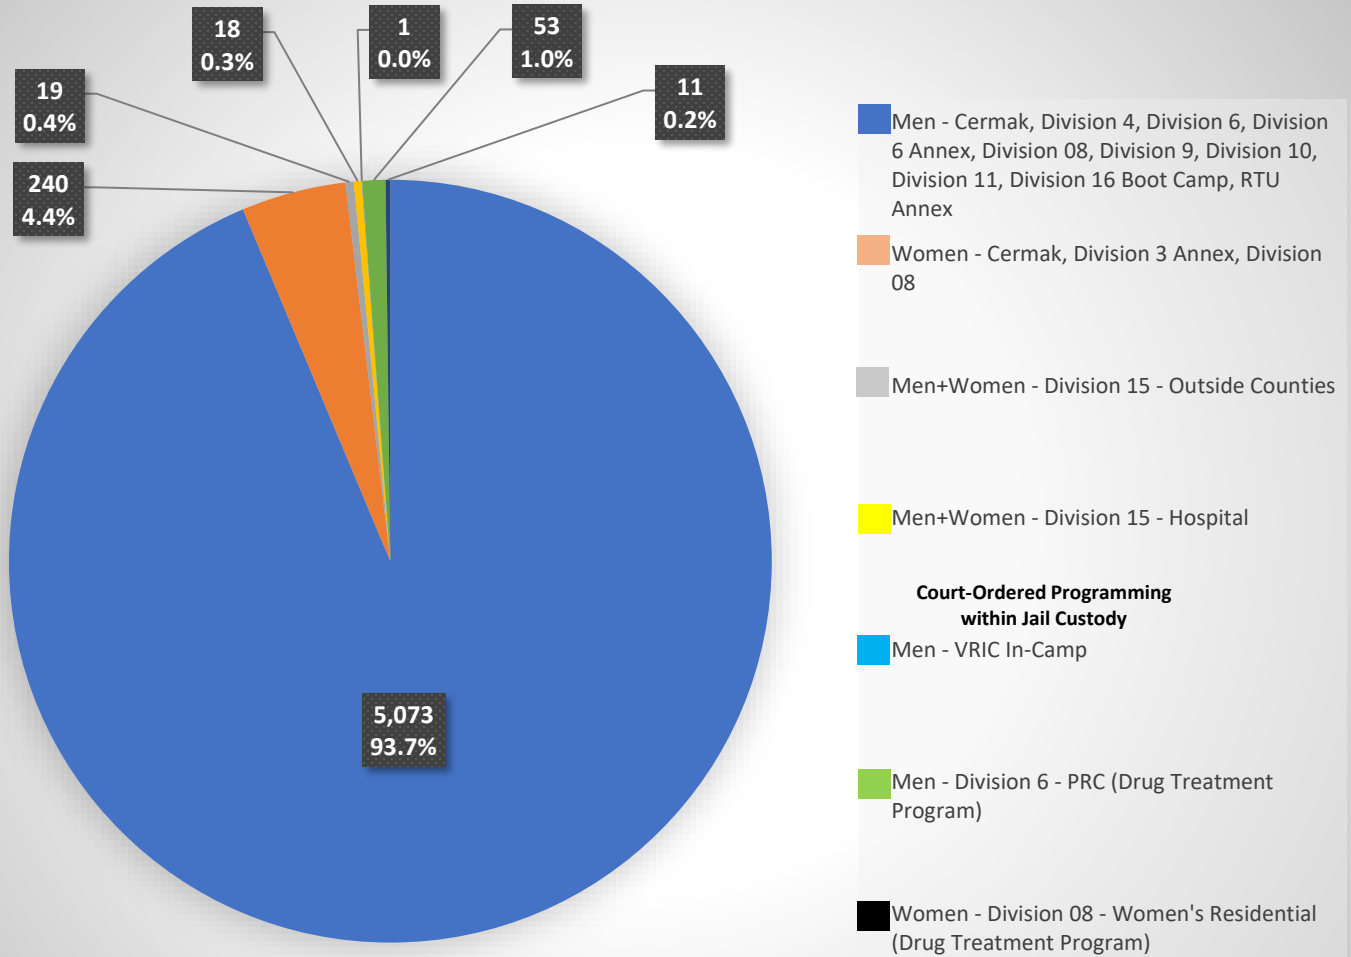

Sheriff's Daily Report

12/21/2020

Under the Custody of the Sheriff	
Total Male and Female	8,874
Jail Population	5,415
Community Corrections	3,459

Jail Population - Behind the Walls

Behind the Walls: Detainees that are physically housed under the Sheriff's custody 24 hours a day/7 days a week. This includes all populations listed on this chart - Divisional populations male & female, Outside Counties, Hospital, PRC, Women's Residential, & VRIC. Detainees in court-ordered treatment programs (PRC, Women's Residential, VRIC) are housed at CCDOC 24 hours a day/7 days week.

Sheriff's Daily Report

12/21/2020

CCSO Population Demographics

In Confinement

Gender Distribution

Race Distribution

Age Distribution

Community Corrections

Gender Distribution

Race Distribution

Age Distribution