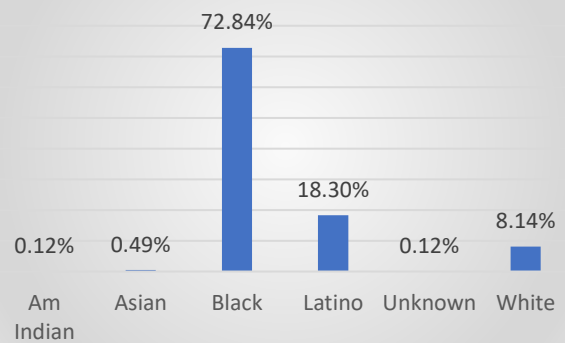

Sheriff's Daily Report

12/21/2020

Under the Custody of the Sheriff	
Total Male and Female	8,874
Jail Population	5,415
Community Corrections	3,459

Jail Population - Behind the Walls

Behind the Walls: Detainees that are physically housed under the Sheriff's custody 24 hours a day/7 days a week. This includes all populations listed on this chart - Divisional populations male & female, Outside Counties, Hospital, PRC, Women's Residential, & VRIC. Detainees in court-ordered treatment programs (PRC, Women's Residential, VRIC) are housed at CCDOC 24 hours a day/7 days week.

Sheriff's Daily Report

12/21/2020

CCSO Population Demographics

In Confinement

Gender Distribution

Race Distribution

Age Distribution

Community Corrections

Gender Distribution

Race Distribution

Age Distribution