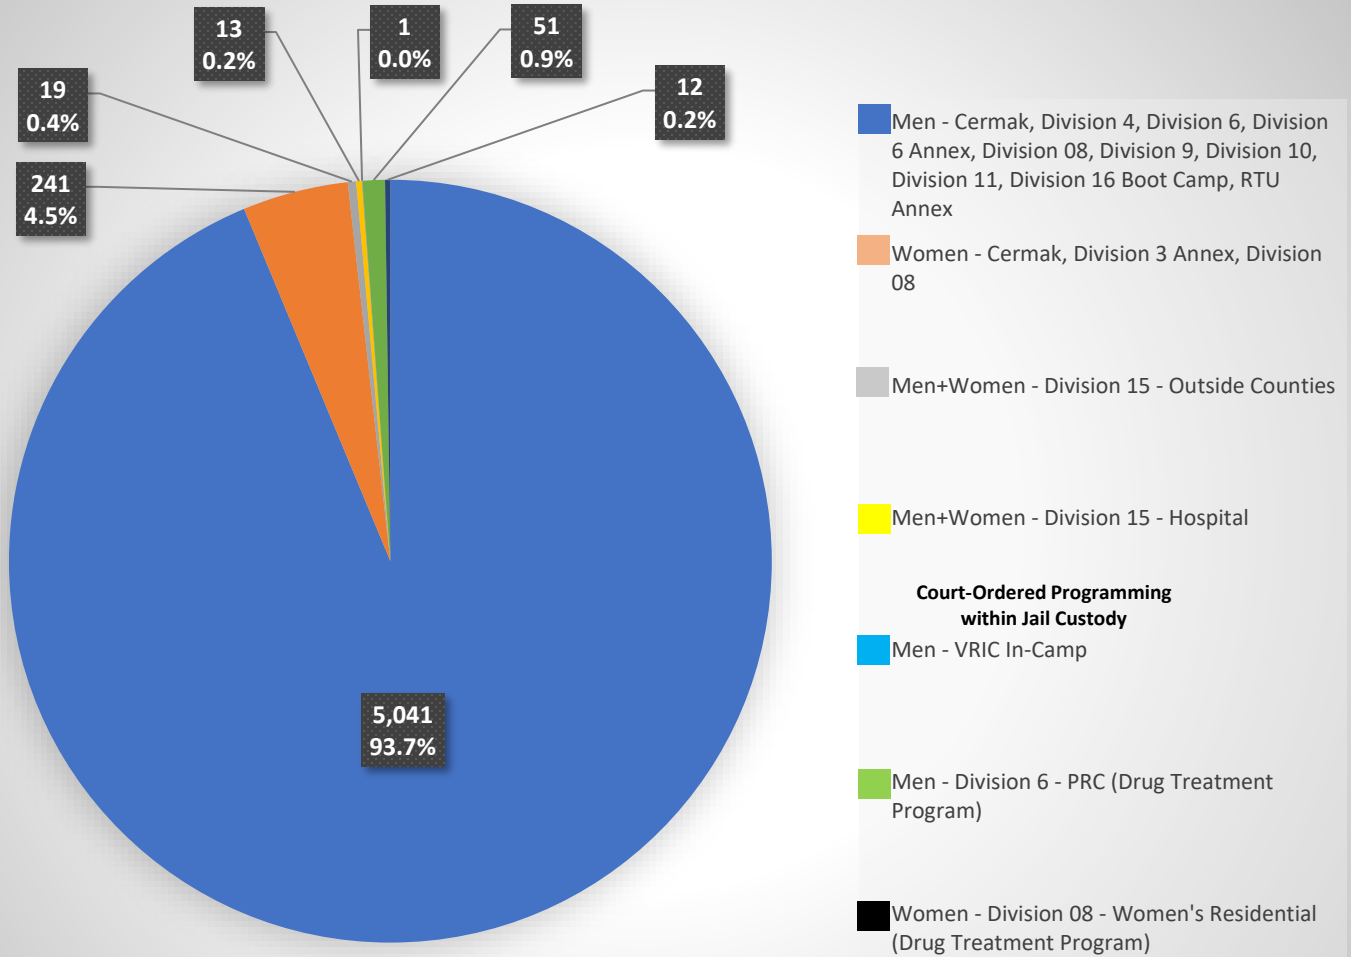

## 12/18/2020

Under the Custody of the Sheriff	
<b>Total Male and Female</b>	<b>8,828</b>
Jail Population	5,378
Community Corrections	3,450

### Jail Population - Behind the Walls

Behind the Walls: Detainees that are physically housed under the Sheriff's custody 24 hours a day/7 days a week. This includes all populations listed on this chart - Divisional populations male & female, Outside Counties, Hospital, PRC, Women's Residential, & VRIC. Detainees in court-ordered treatment programs (PRC, Women's Residential, VRIC) are housed at CCDOC 24 hours a day/7 days week.

#### Race Distribution

#### Age Distribution