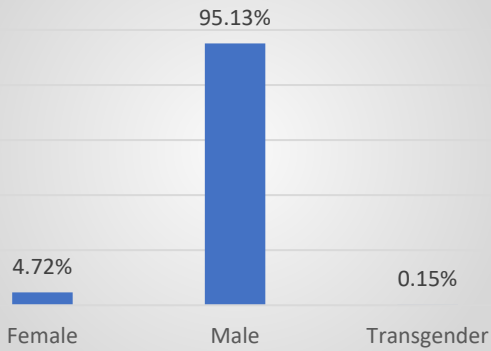

Sheriff's Daily Report

12/18/2020

CCSO Population Demographics

In Confinement

Gender Distribution