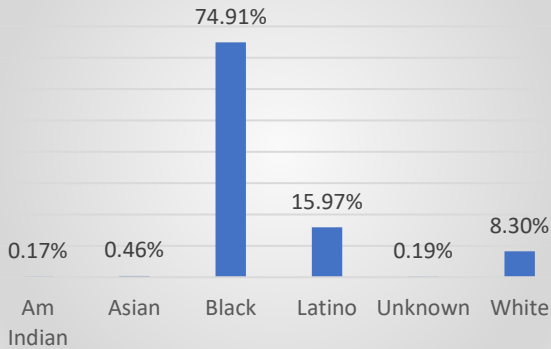

Sheriff's Daily Report

12/17/2020

Under the Custody of the Sheriff	
Total Male and Female	8,855
Jail Population	5,416
Community Corrections	3,439

Jail Population - Behind the Walls

Behind the Walls: Detainees that are physically housed under the Sheriff's custody 24 hours a day/7 days a week. This includes all populations listed on this chart - Divisional populations male & female, Outside Counties, Hospital, PRC, Women's Residential, & VRIC. Detainees in court-ordered treatment programs (PRC, Women's Residential, VRIC) are housed at CCDOC 24 hours a day/7 days week.

Sheriff's Daily Report

12/17/2020

CCSO Population Demographics

In Confinement

Gender Distribution

Race Distribution

Age Distribution

Community Corrections

Gender Distribution

Race Distribution

Age Distribution