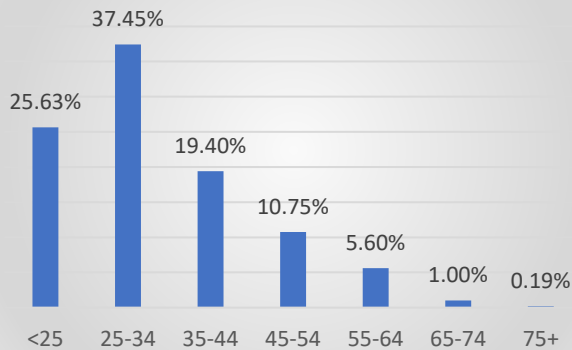

Sheriff's Daily Report

12/17/2020

Under the Custody of the Sheriff	
Total Male and Female	8,855
Jail Population	5,416
Community Corrections	3,439

Jail Population - Behind the Walls

Behind the Walls: Detainees that are physically housed under the Sheriff's custody 24 hours a day/7 days a week. This includes all populations listed on this chart - Divisional populations male & female, Outside Counties, Hospital, PRC, Women's Residential, & VRIC. Detainees in court-ordered treatment programs (PRC, Women's Residential, VRIC) are housed at CCDOC 24 hours a day/7 days week.

Sheriff's Daily Report

12/17/2020

CCSO Population Demographics

In Confinement

Gender Distribution

Race Distribution

Age Distribution

Community Corrections

Gender Distribution

Race Distribution

Age Distribution