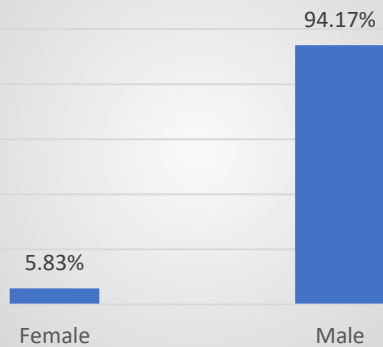

Sheriff's Daily Report

12/17/2020

Under the Custody of the Sheriff	
Total Male and Female	8,855
Jail Population	5,416
Community Corrections	3,439

Jail Population - Behind the Walls

Behind the Walls: Detainees that are physically housed under the Sheriff's custody 24 hours a day/7 days a week. This includes all populations listed on this chart - Divisional populations male & female, Outside Counties, Hospital, PRC, Women's Residential, & VRIC. Detainees in court-ordered treatment programs (PRC, Women's Residential, VRIC) are housed at CCDOC 24 hours a day/7 days week.

Sheriff's Daily Report

12/17/2020

CCSO Population Demographics

In Confinement

Gender Distribution

Race Distribution

Age Distribution

Community Corrections

Gender Distribution

Race Distribution

Age Distribution