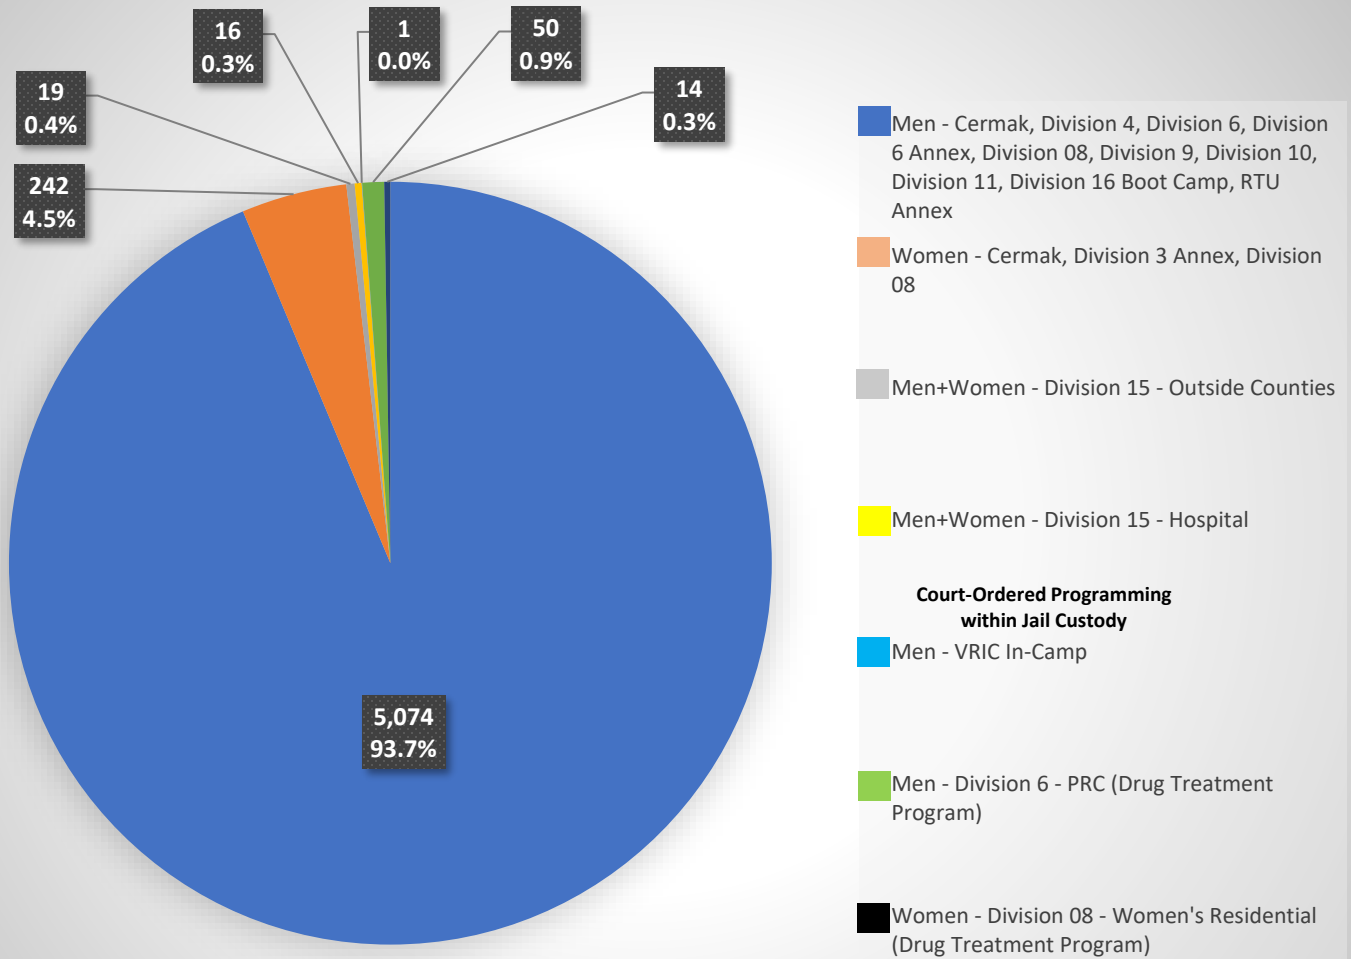

Sheriff's Daily Report

12/17/2020

Under the Custody of the Sheriff	
Total Male and Female	8,855
Jail Population	5,416
Community Corrections	3,439

Jail Population - Behind the Walls

Behind the Walls: Detainees that are physically housed under the Sheriff's custody 24 hours a day/7 days a week. This includes all populations listed on this chart - Divisional populations male & female, Outside Counties, Hospital, PRC, Women's Residential, & VRIC. Detainees in court-ordered treatment programs (PRC, Women's Residential, VRIC) are housed at CCDOC 24 hours a day/7 days week.

Sheriff's Daily Report

12/17/2020

CCSO Population Demographics

In Confinement

Gender Distribution

Race Distribution

Age Distribution

Community Corrections

Gender Distribution

Race Distribution

Age Distribution