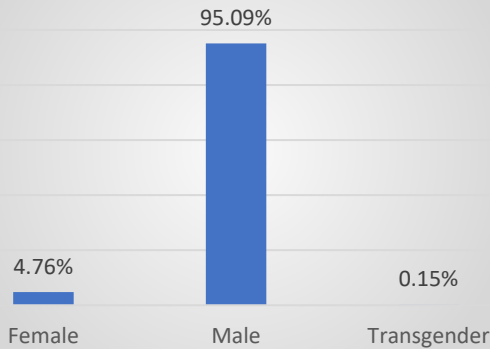

Sheriff's Daily Report

12/17/2020

CCSO Population Demographics

In Confinement

Gender Distribution