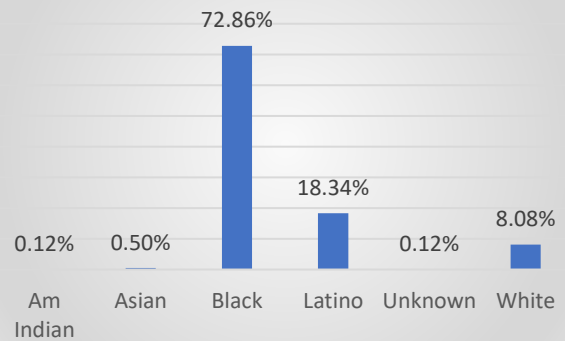

Sheriff's Daily Report

12/17/2020

Under the Custody of the Sheriff	
Total Male and Female	8,855
Jail Population	5,416
Community Corrections	3,439

Jail Population - Behind the Walls

Behind the Walls: Detainees that are physically housed under the Sheriff's custody 24 hours a day/7 days a week. This includes all populations listed on this chart - Divisional populations male & female, Outside Counties, Hospital, PRC, Women's Residential, & VRIC. Detainees in court-ordered treatment programs (PRC, Women's Residential, VRIC) are housed at CCDOC 24 hours a day/7 days week.

Sheriff's Daily Report

12/17/2020

CCSO Population Demographics

In Confinement

Gender Distribution

Race Distribution

Age Distribution

Community Corrections

Gender Distribution

Race Distribution

Age Distribution